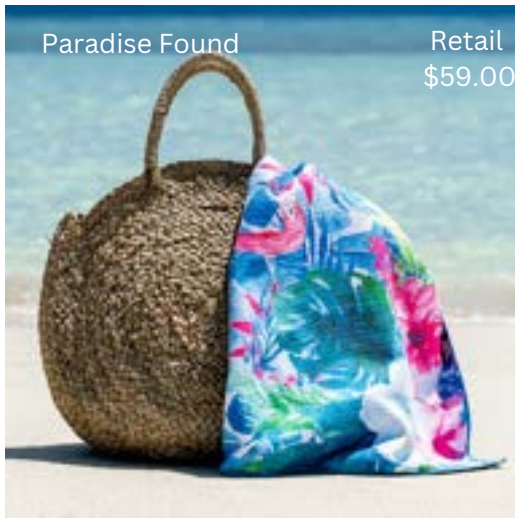

Retail  
\$30.00

# THE RIDGE WALLET

# TESALATE

Retail \$59.00

Paradise Found

Retail \$59.00

Lazy Daze

Retail \$59.00

Cali Sunset

Retail \$59.00