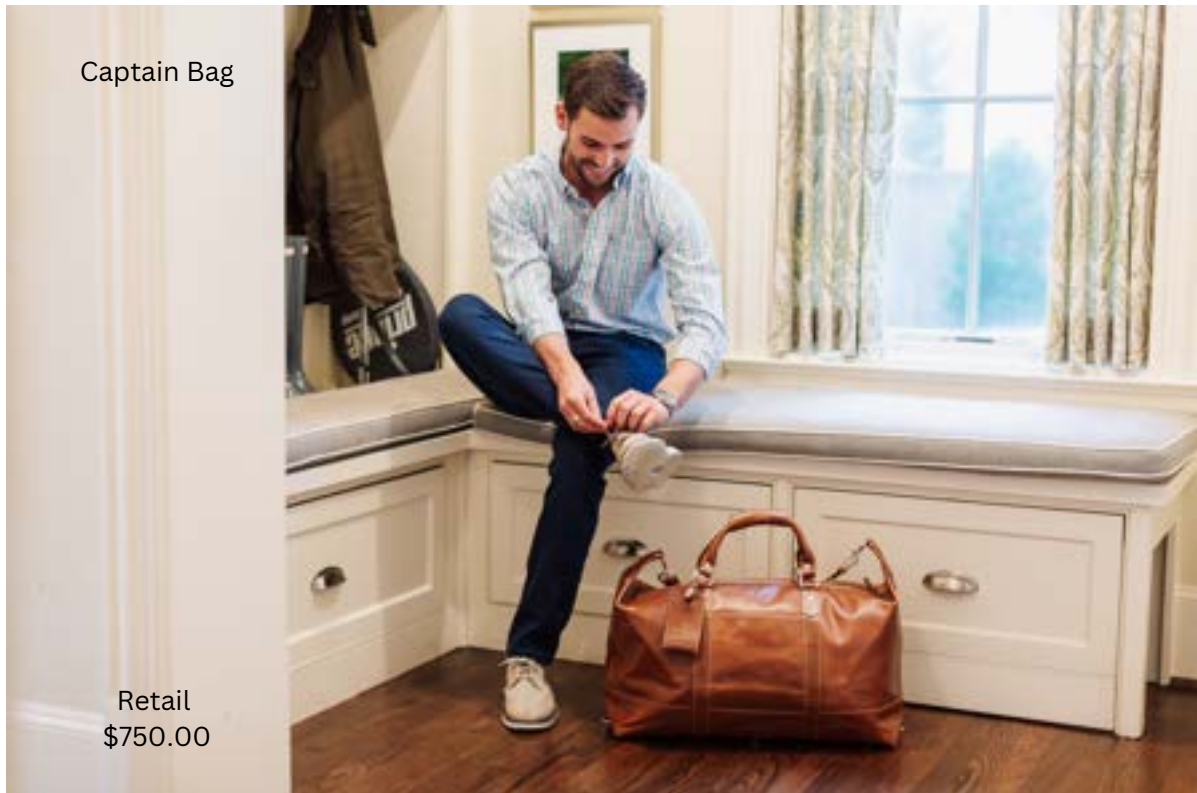

Retail
$105.00

Captain Bag