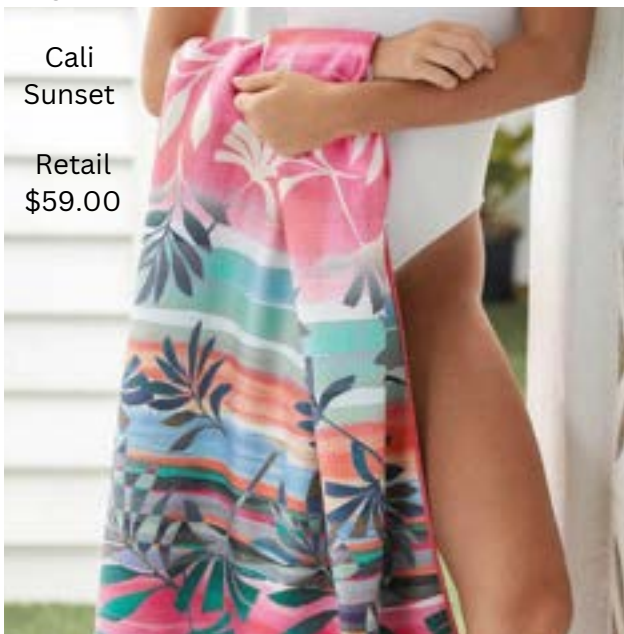

# MIX AND MATCH

HELEN JON

HJRE-0401

Retail  
\$162.00

TESALATE

Cali  
Sunset

Retail  
\$59.00

REEF