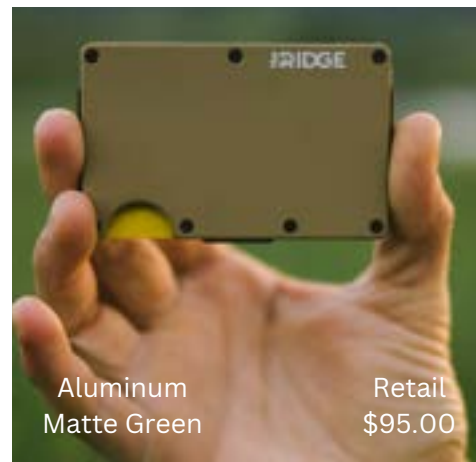

# SAILOR BAGS

Newport Tote XL

Retail  
\$122.00

Newport Tote XL

Retail  
\$122.00

Nautical Stripe Bucket Bag

Retail  
\$34.00

# S'WELL

01ZWWB-TEAK01

Retail  
\$35.00

01Z10320-B17-00510

Retail  
\$30.00

01Z13118-H19-53320

Retail  
\$30.00

01Z13118-H19-52701

Retail  
\$30.00

# TESALATE

Retail \$59.00

Paradise Found

Retail \$59.00

Lazy Daze

Retail \$59.00

Cali Sunset

Retail \$59.00