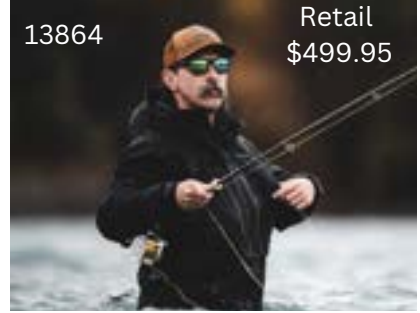

COLLAGE

SIMMS

SIMMS

HELEN JON

BERMUDA SANDS

CABANA LIFE

TASC PERFORMANCE

UNDER ARMOUR