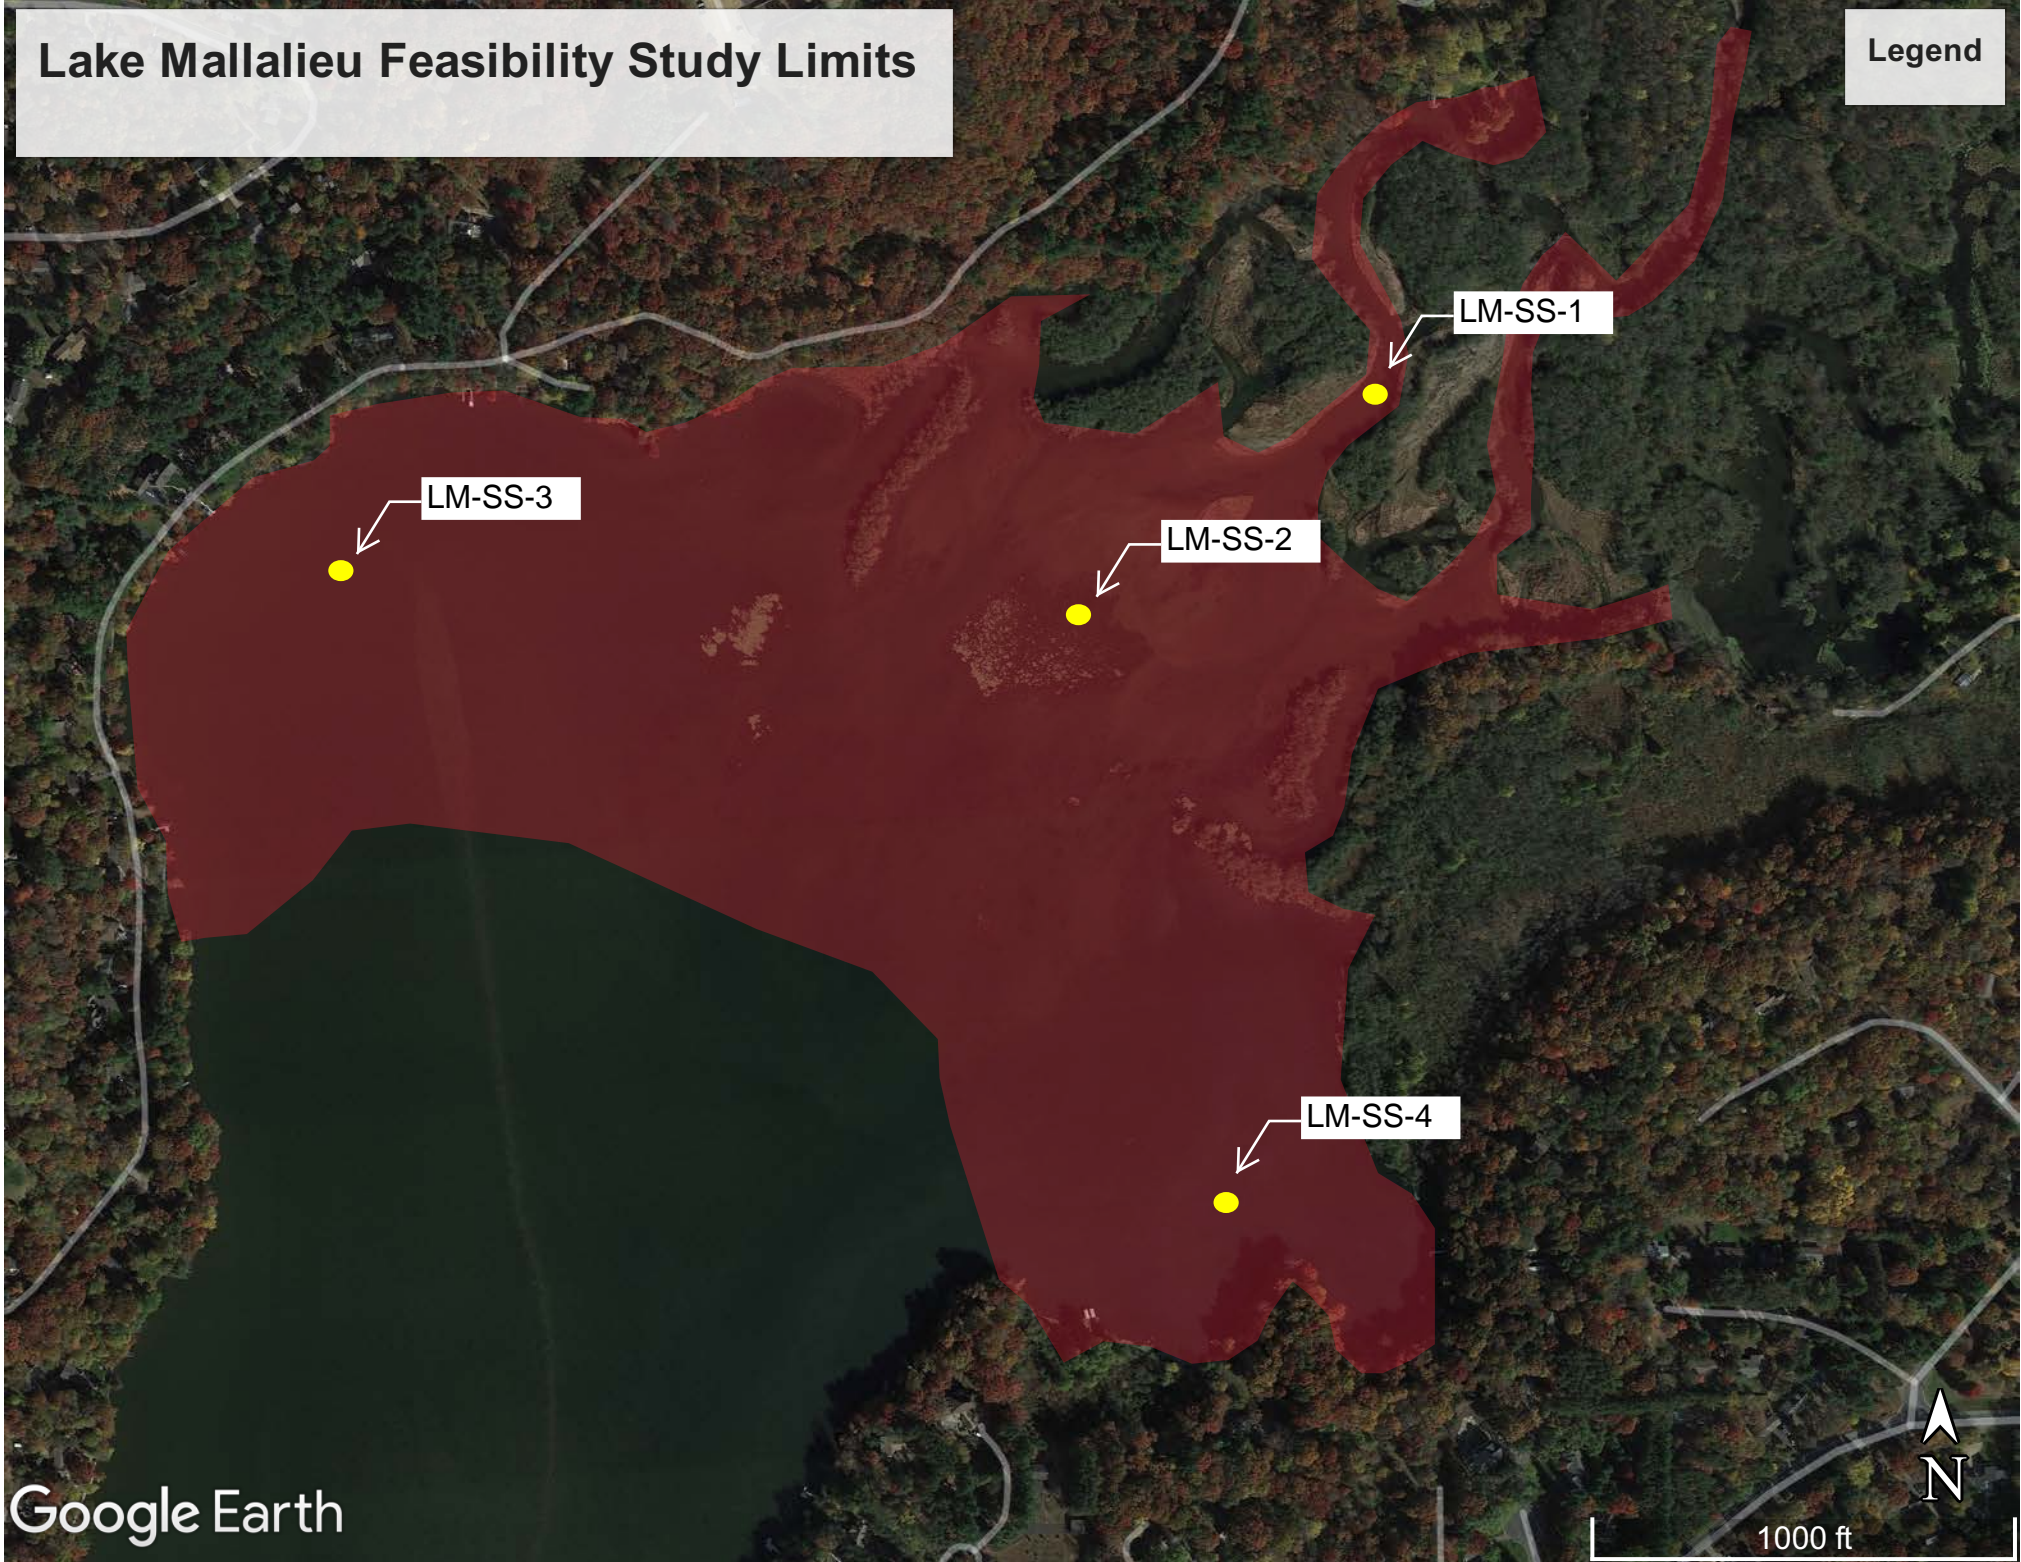

Lake Mallalieu Feasibility Study Limits

Legend

Google Earth

1000 ft