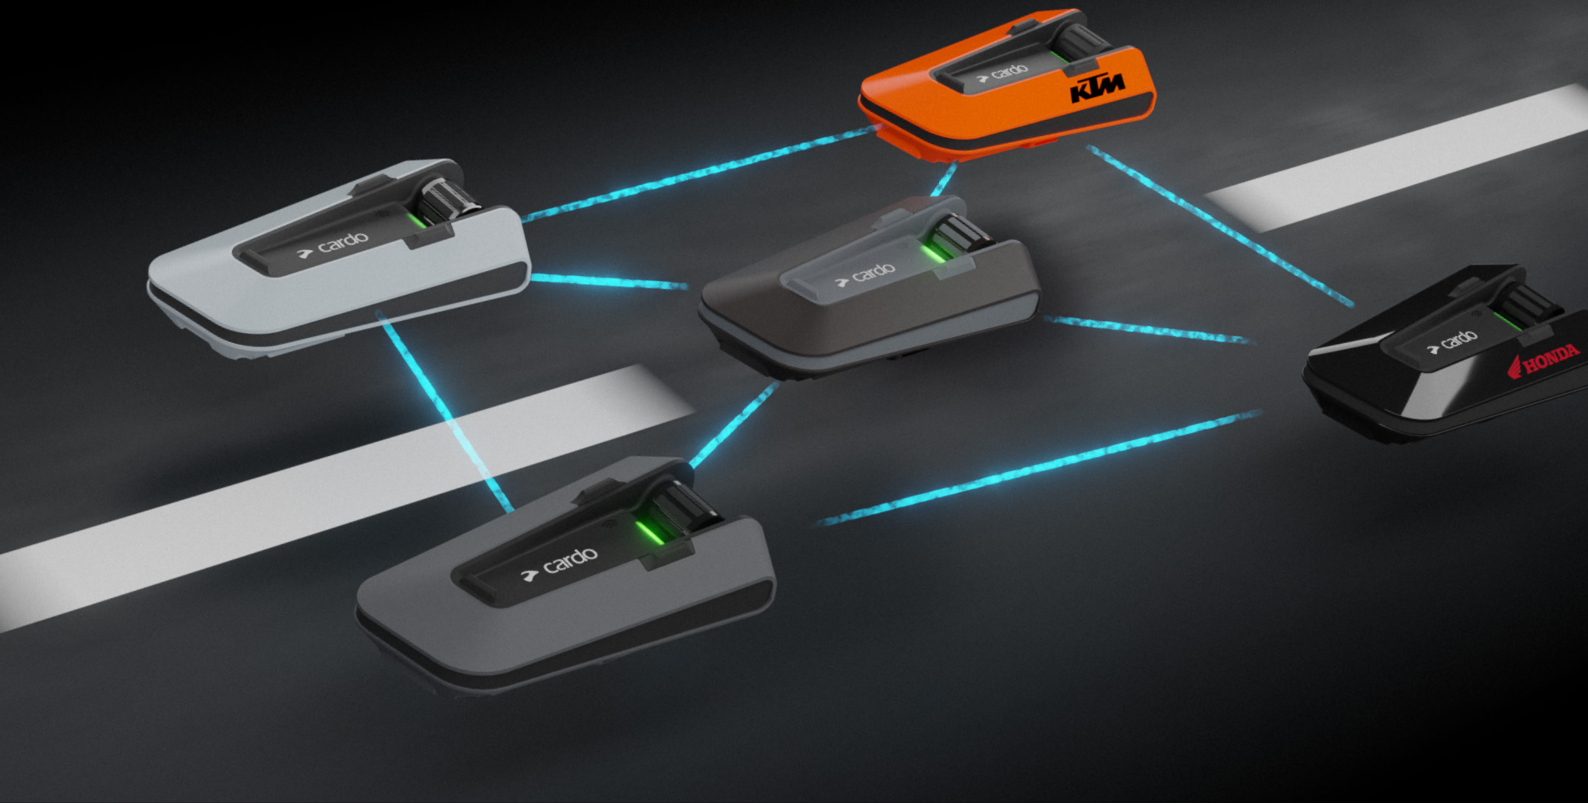

**DYNAMIC
MESH**
COMMUNICATION

THE ULTIMATE MOTORCYCLE INTERCOM

HOW DO THEY COMPARE?

	Bluetooth®		((101)) LIVE INTERCOM	DYNAMIC MESH COMMUNICATION
	Standard Bluetooth®		Live Intercom Bluetooth®	Dynamic Mesh Communication
Unit	SPIRIT	SPIRIT HD	FRECOM X	PACKTALK
Always-on Intercom	No	No	Partial (You have to start it at least once)	Yes
Auto Reconnect	No	No	Yes (During the first 5 minutes)	Yes. Always
Intercom Sound Quality	Standard	HD	Wide-band	Wide-band
Parallel Audio Streaming	Partial	Partial	Yes	Yes
Dynamic Intercom Optimization	No	No	No	Yes
Group Size	1-2	1-2	1-4	1-15