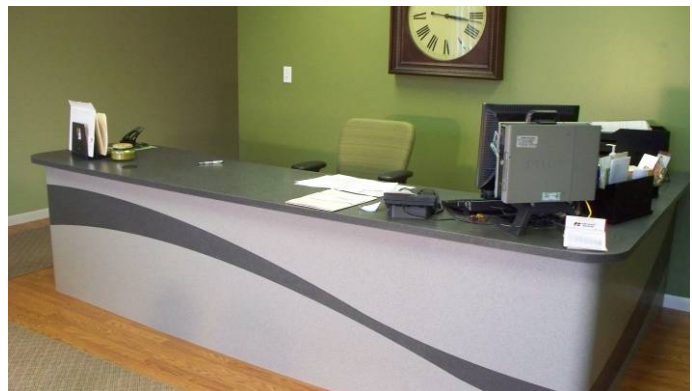

Form
&
Function

The Best
of
Both

Flexibility in Design

Imagination Takes
Shape

We Like to be Taken for Granite !

Bordener™ Engineered Surfaces
4706-B James Savage Midland MI 48642
Tel. 888 - 4-KORLUX (456-7589)
Fax 888 - 8-KORLUX (856-7589)