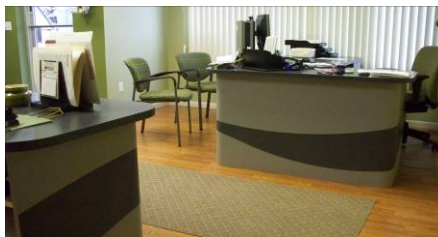

Form
&
Function

The Best
of
Both

Flexibility in Design

Imagination Takes
Shape

We Like to be Taken for Granite !

Bordener™ Engineered Surfaces
4706-B James Savage Midland MI 48642
Tel. 888 - 4-KORLUX (456-7589)
Fax 888 - 8-KORLUX (856-7589)