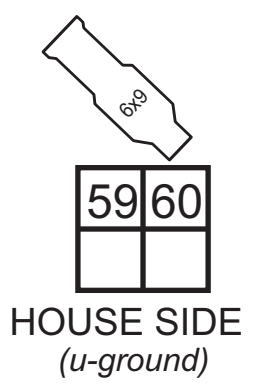

REM LEE THEATRE LIGHTING GRID

LEGEND

REM Lee FOH Lighting Plot 2018

1	2	3	4	5	6	7	8	9	10	11	12	13	14	15	16
---	---	---	---	---	---	---	---	---	----	----	----	----	----	----	----

FRONT-OF-HOUSE (FOH)

70		69		68		67		66		65		64		63		62		61
----	--	----	--	----	--	----	--	----	--	----	--	----	--	----	--	----	--	----