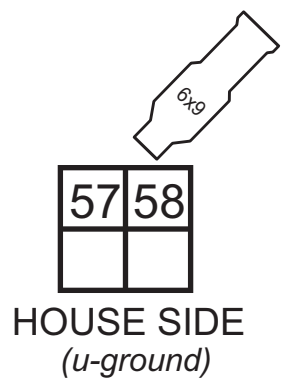

REM LEE THEATRE LIGHTING GRID

LEGEND

REM Lee FOH Lighting Plot 2018

1	2	3	4	5	6	7	8	9	10	11	12	13	14	15	16
---	---	---	---	---	---	---	---	---	----	----	----	----	----	----	----

FRONT-OF-HOUSE (FOH)

70		69		68		67		66		65		64		63		62		61
----	--	----	--	----	--	----	--	----	--	----	--	----	--	----	--	----	--	----