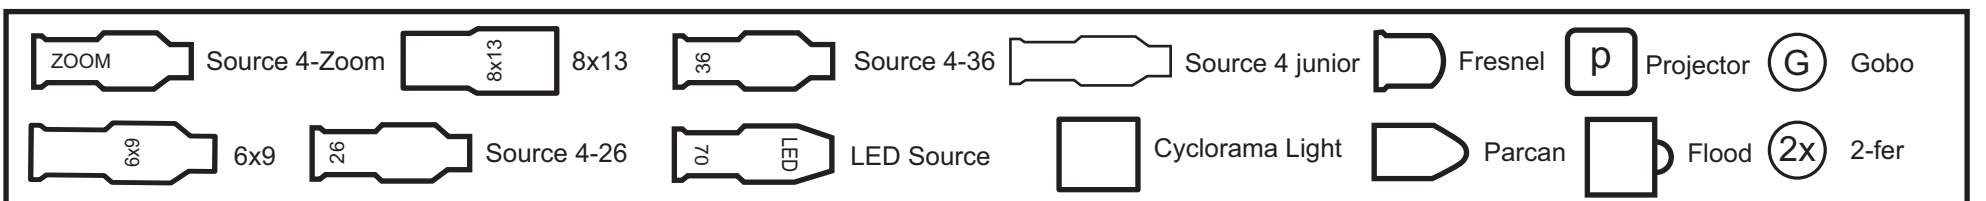

REM LEE THEATRE LIGHTING GRID

LEGEND

REM Lee FOH Lighting Plot 2018

1	2	3	4	5	6	7	8	9	10	11	12	13	14	15	16
---	---	---	---	---	---	---	---	---	----	----	----	----	----	----	----

FRONT-OF-HOUSE (FOH)

70		69		68		67		66		65		64		63		62		61
----	--	----	--	----	--	----	--	----	--	----	--	----	--	----	--	----	--	----