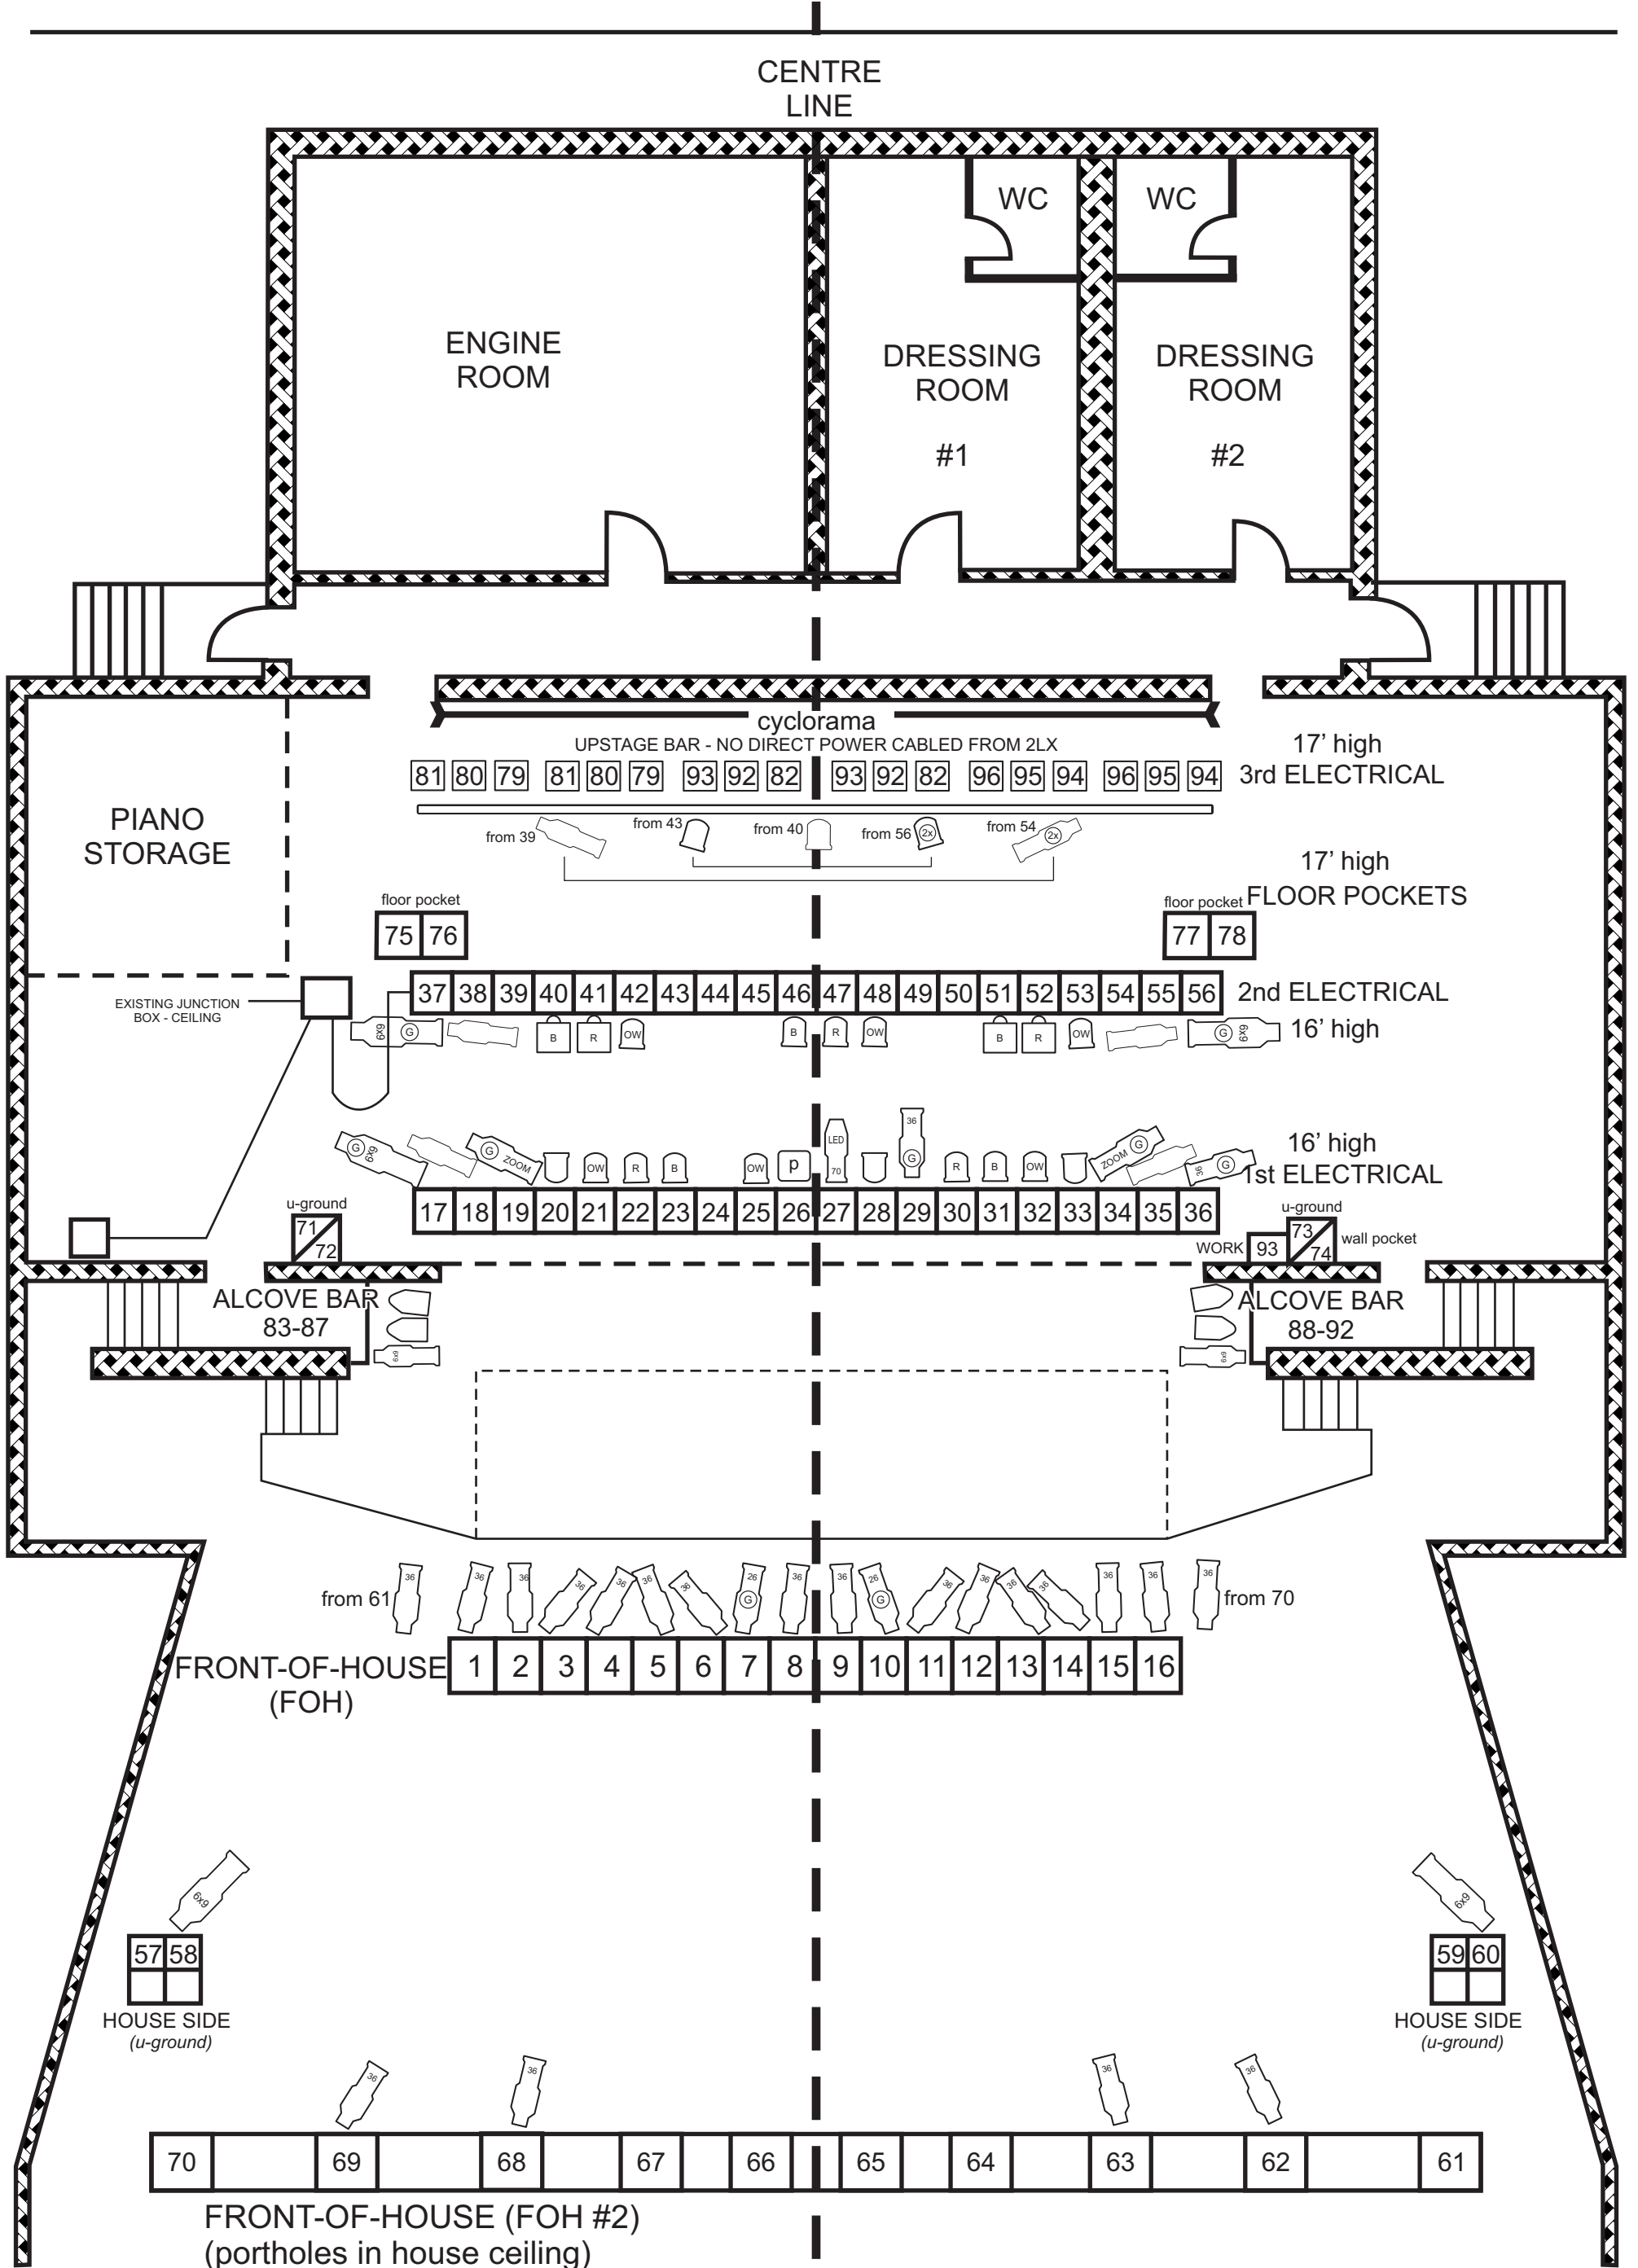

REM LEE THEATRE LIGHTING GRID

LEGEND

REM Lee FOH Lighting Plot 2018

1	2	3	4	5	6	7	8	9	10	11	12	13	14	15	16
---	---	---	---	---	---	---	---	---	----	----	----	----	----	----	----

FRONT-OF-HOUSE (FOH)

70		69		68		67		66		65		64		63		62		61
----	--	----	--	----	--	----	--	----	--	----	--	----	--	----	--	----	--	----

FRONT-OF-HOUSE (FOH #2) (portholes in house ceiling)

81 80 79 81 80 79 93 92 82 93 92 82 96 95 94 96 95 94

floor pocket
75 76

floor pocket
77 78