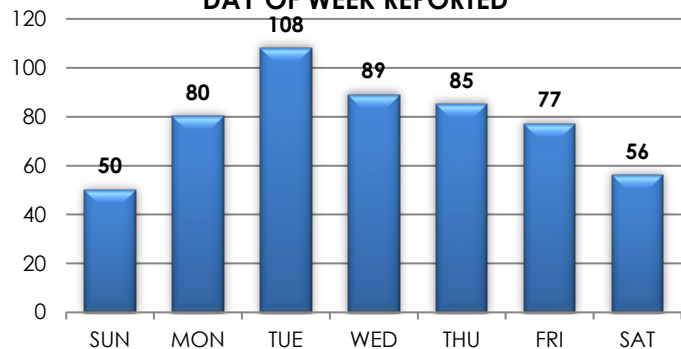

FEDERATION OF SAN RAFAEL NEIGHBORHOODS: MONTECITO (2020-2021)

1% increase
in reports
taken from
2020 to 2021

OFFENSE TYPES

2021

COUNT BY MONTH

DAY OF WEEK REPORTED

SAN RAFAEL POLICE DEPARTMENT

1375 FIFTH AVENUE, SAN RAFAEL, CA 94901 | TEL: 415.485.3000 | www.srpd.org

FEDERATION OF SAN RAFAEL NEIGHBORHOODS: PEACOCK GAP (2020-2021)

4% decrease
in reports
taken from
2020 to 2021

OFFENSE TYPES

2021

COUNT BY MONTH

DAY OF WEEK REPORTED

SAN RAFAEL POLICE DEPARTMENT

1375 FIFTH AVENUE, SAN RAFAEL, CA 94901 | TEL: 415.485.3000 | www.srpd.org