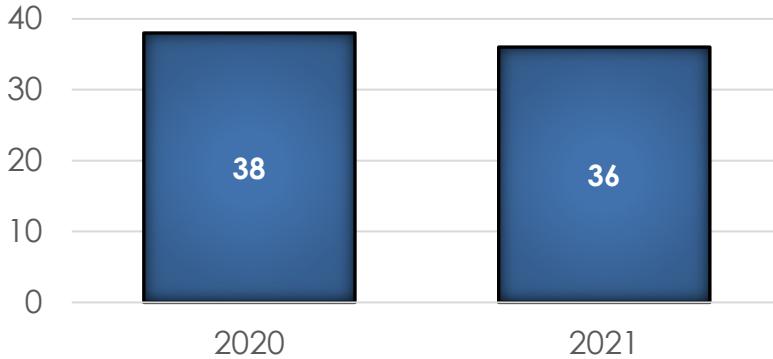

COUNT BY MONTH

DAY OF WEEK REPORTED

SAN RAFAEL POLICE DEPARTMENT

1375 FIFTH AVENUE, SAN RAFAEL, CA 94901 | TEL: 415.485.3000 | www.srpd.org

FEDERATION OF SAN RAFAEL NEIGHBORHOODS: GLENWOOD (2020-2021)

5%
decrease in
reports
taken from
2020 to 2021