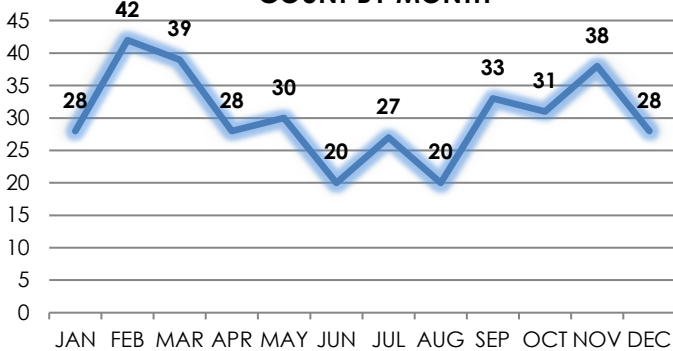

2021

COUNT BY MONTH