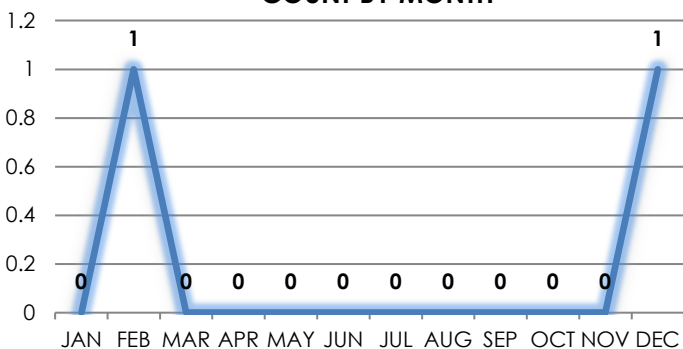

2021

COUNT BY MONTH