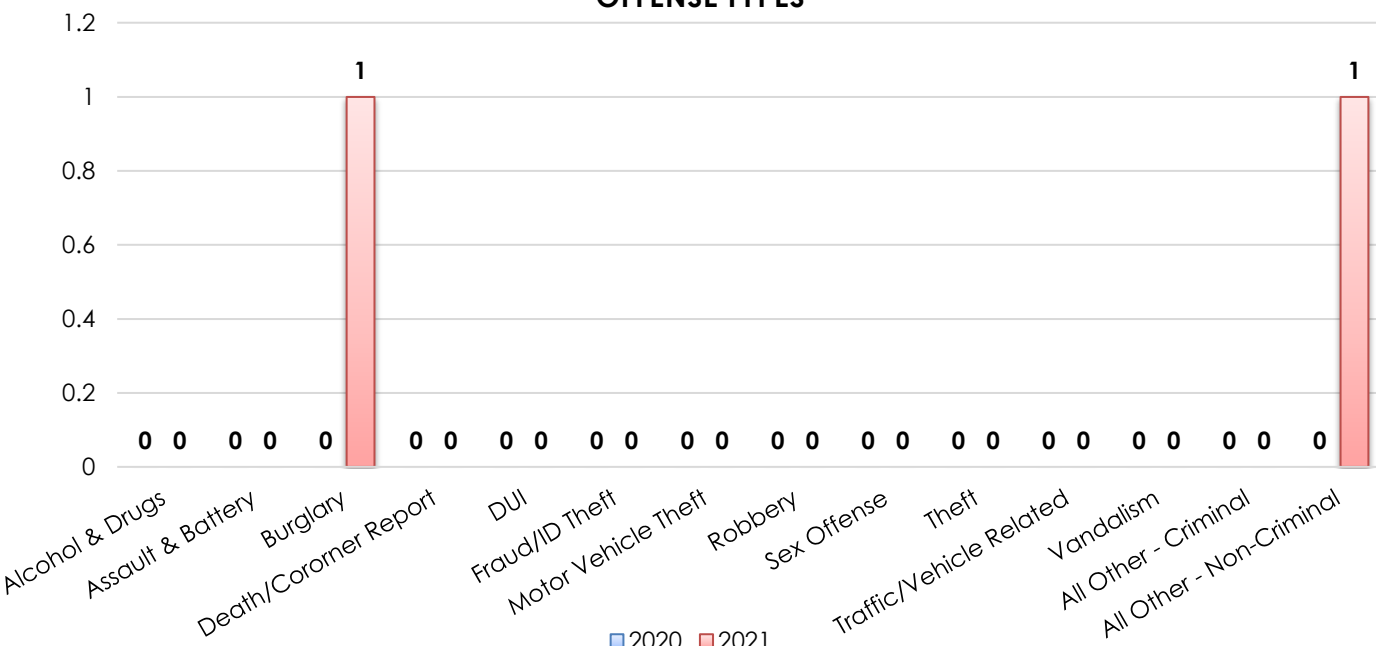

Increase of **2** reports taken from 2020 to 2021

OFFENSE TYPES