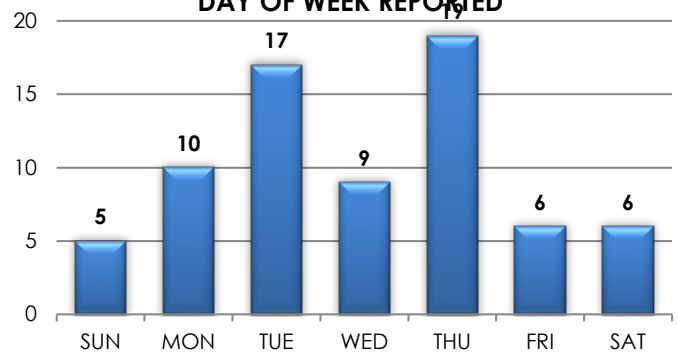

FEDERATION OF SAN RAFAEL NEIGHBORHOODS: MONTECITO (2020-2021)

1% increase
in reports
taken from
2020 to 2021

OFFENSE TYPES

2021

COUNT BY MONTH

DAY OF WEEK REPORTED

SAN RAFAEL POLICE DEPARTMENT

1375 FIFTH AVENUE, SAN RAFAEL, CA 94901 | TEL: 415.485.3000 | www.srpd.org

FEDERATION OF SAN RAFAEL NEIGHBORHOODS: PEACOCK GAP (2020-2021)

4% decrease
in reports
taken from
2020 to 2021

OFFENSE TYPES

2021

COUNT BY MONTH

DAY OF WEEK REPORTED

SAN RAFAEL POLICE DEPARTMENT

1375 FIFTH AVENUE, SAN RAFAEL, CA 94901 | TEL: 415.485.3000 | www.srpd.org

FEDERATION OF SAN RAFAEL NEIGHBORHOODS: SPINNAKER POINT (2020-2021)

5% increase
in reports
taken from
2020 to 2021

OFFENSE TYPES

2021

COUNT BY MONTH

DAY OF WEEK REPORTED

SAN RAFAEL POLICE DEPARTMENT

1375 FIFTH AVENUE, SAN RAFAEL, CA 94901 | TEL: 415.485.3000 | www.srpd.org