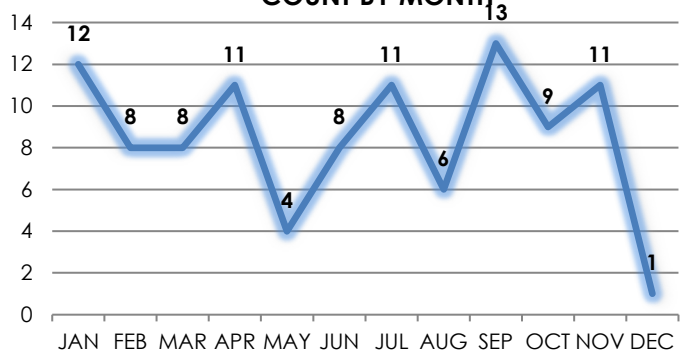

FEDERATION OF SAN RAFAEL NEIGHBORHOODS: DOMINICAN / BLACK CANYON (2020-2021)

6% decrease
in reports
taken from
2020 to 2021

OFFENSE TYPES

2021

COUNT BY MONTH

DAY OF WEEK REPORTED

SAN RAFAEL POLICE DEPARTMENT

1375 FIFTH AVENUE, SAN RAFAEL, CA 94901 | TEL: 415.485.3000 | www.srpd.org

FEDERATION OF SAN RAFAEL NEIGHBORHOODS: GERSTLE PARK (2020-2021)

3%
decrease in
reports
taken from
2020 to 2021

OFFENSE TYPES

2021