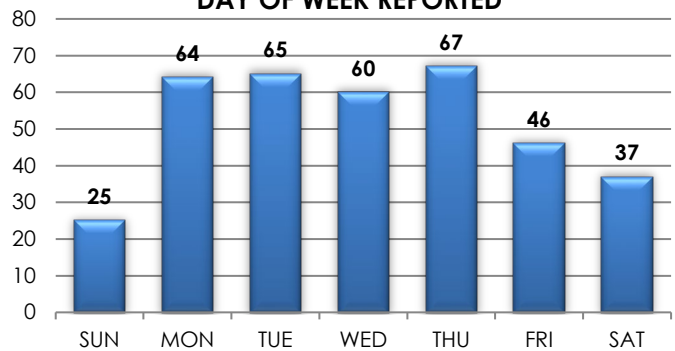

DAY OF WEEK REPORTED