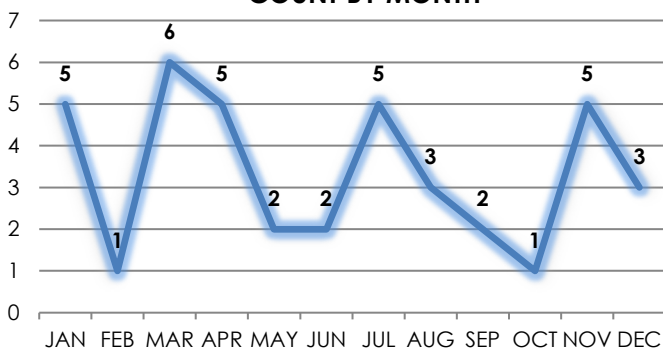

FEDERATION OF SAN RAFAEL NEIGHBORHOODS: MONT MARIN / SAN RAFAEL PARK (2020-2021)

OFFENSE TYPES

2021

COUNT BY MONTH

DAY OF WEEK REPORTED

SAN RAFAEL POLICE DEPARTMENT

1375 FIFTH AVENUE, SAN RAFAEL, CA 94901 | TEL: 415.485.3000 | www.srpd.org

FEDERATION OF SAN RAFAEL NEIGHBORHOODS: MONTECITO (2020-2021)

1% increase
in reports
taken from
2020 to 2021

OFFENSE TYPES

2021

COUNT BY MONTH

DAY OF WEEK REPORTED

SAN RAFAEL POLICE DEPARTMENT

1375 FIFTH AVENUE, SAN RAFAEL, CA 94901 | TEL: 415.485.3000 | www.srpd.org