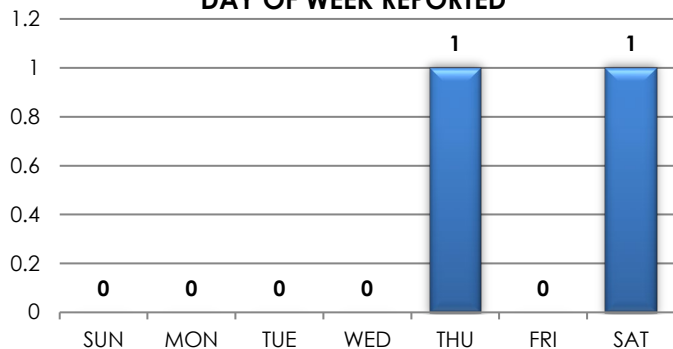

Increase of **2** reports taken from 2020 to 2021

OFFENSE TYPES

2021

COUNT BY MONTH

DAY OF WEEK REPORTED

SAN RAFAEL POLICE DEPARTMENT

1375 FIFTH AVENUE, SAN RAFAEL, CA 94901 | TEL: 415.485.3000 | www.srpd.org