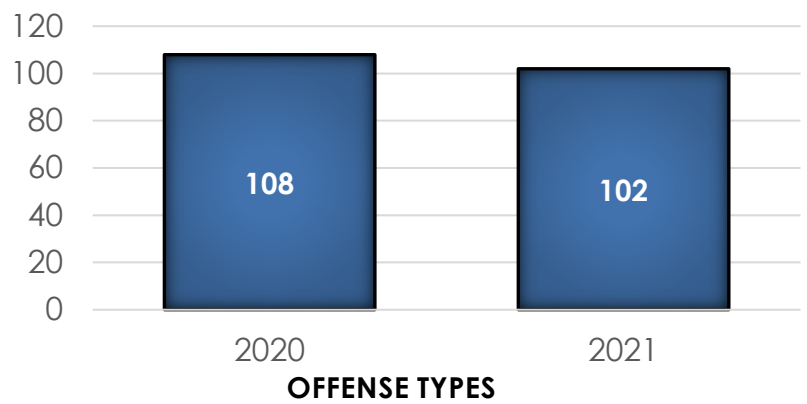

SAN RAFAEL POLICE DEPARTMENT

1375 FIFTH AVENUE, SAN RAFAEL, CA 94901 | TEL: 415.485.3000 | www.srpd.org

FEDERATION OF SAN RAFAEL NEIGHBORHOODS: DOMINICAN / BLACK CANYON (2020-2021)