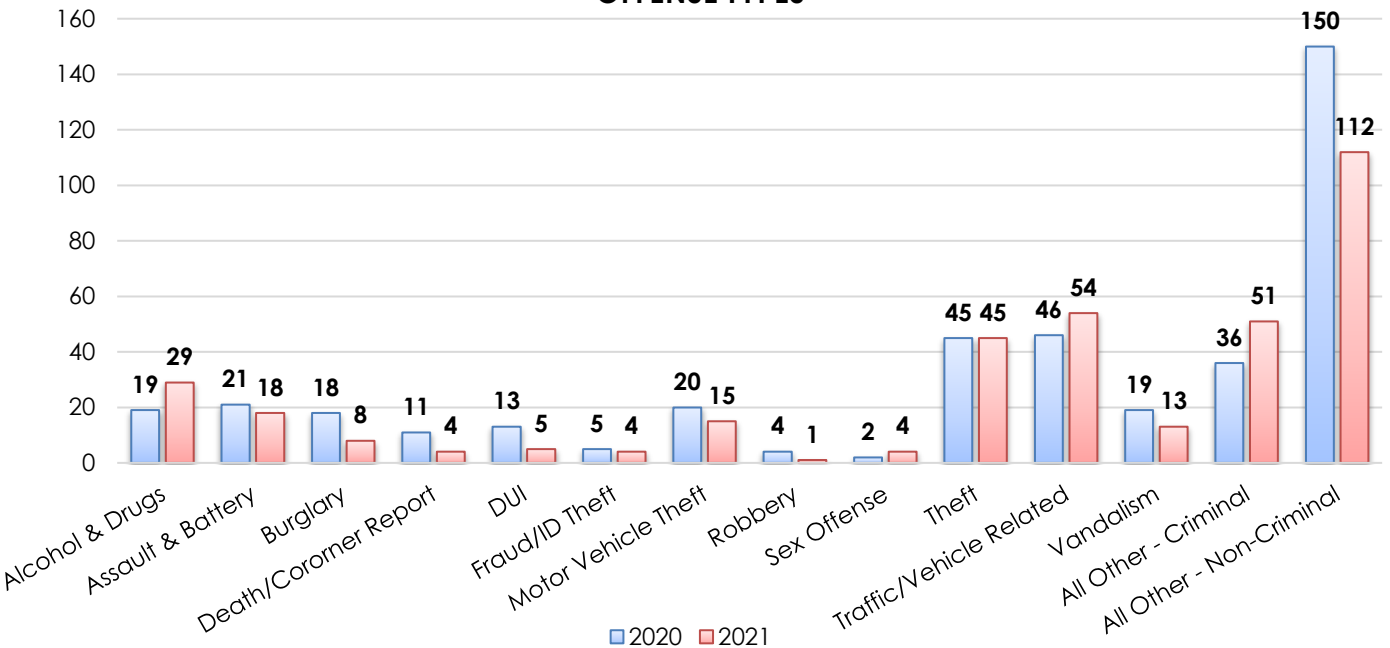

OFFENSE TYPES

2021

COUNT BY MONTH

DAY OF WEEK REPORTED

SAN RAFAEL POLICE DEPARTMENT

1375 FIFTH AVENUE, SAN RAFAEL, CA 94901 | TEL: 415.485.3000 | www.srpd.org

FEDERATION OF SAN RAFAEL NEIGHBORHOODS: LINCOLN / SAN RAFAEL HILL (2020-2021)

5% decrease
in reports
taken from
2020 to 2021

OFFENSE TYPES

2020 2021

2021

COUNT BY MONTH

DAY OF WEEK REPORTED

SAN RAFAEL POLICE DEPARTMENT

1375 FIFTH AVENUE, SAN RAFAEL, CA 94901 | TEL: 415.485.3000 | www.srpd.org