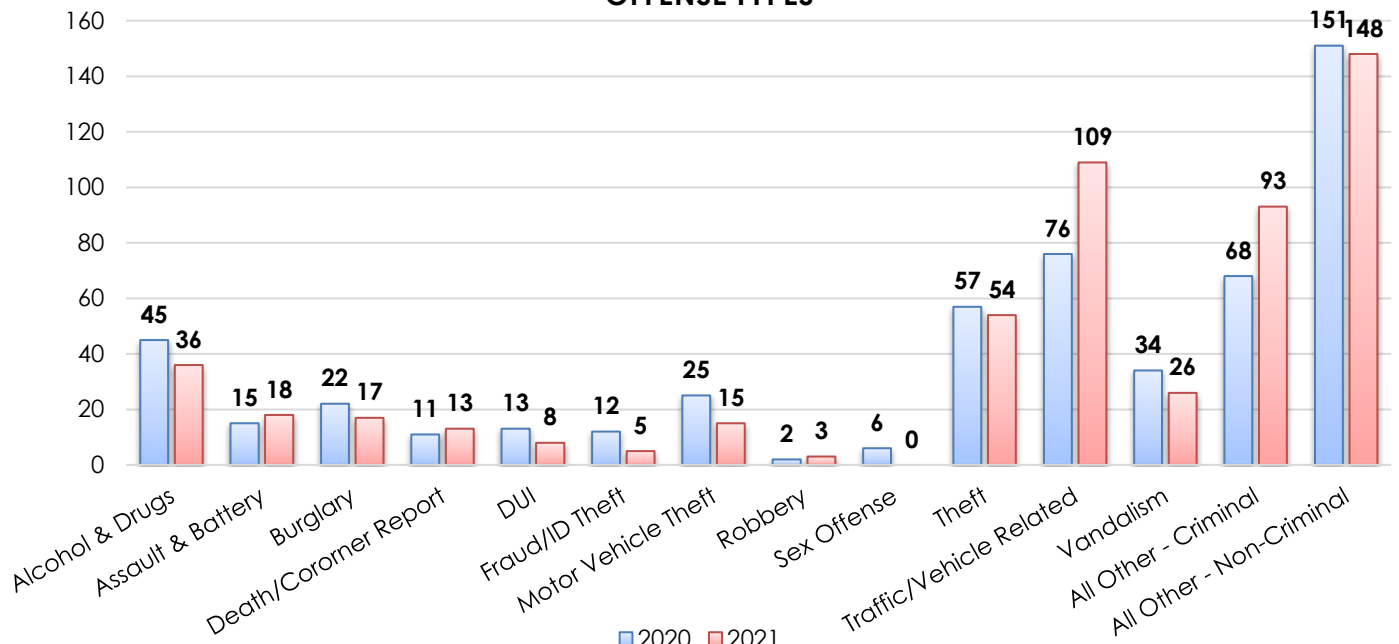

FEDERATION OF SAN RAFAEL NEIGHBORHOODS: LOCH LOMOND (2020-2021)

19%
increase in reports taken from 2020 to 2021

OFFENSE TYPES

2021

COUNT BY MONTH

DAY OF WEEK REPORTED

SAN RAFAEL POLICE DEPARTMENT

1375 FIFTH AVENUE, SAN RAFAEL, CA 94901 | TEL: 415.485.3000 | www.srpd.org

FEDERATION OF SAN RAFAEL NEIGHBORHOODS: MONT MARIN / SAN RAFAEL PARK (2020-2021)

OFFENSE TYPES

2021

COUNT BY MONTH

DAY OF WEEK REPORTED

SAN RAFAEL POLICE DEPARTMENT

1375 FIFTH AVENUE, SAN RAFAEL, CA 94901 | TEL: 415.485.3000 | www.srpd.org

FEDERATION OF SAN RAFAEL NEIGHBORHOODS: MONTECITO (2020-2021)

1% increase
in reports
taken from
2020 to 2021

OFFENSE TYPES

2021

COUNT BY MONTH

DAY OF WEEK REPORTED

SAN RAFAEL POLICE DEPARTMENT

1375 FIFTH AVENUE, SAN RAFAEL, CA 94901 | TEL: 415.485.3000 | www.srpd.org