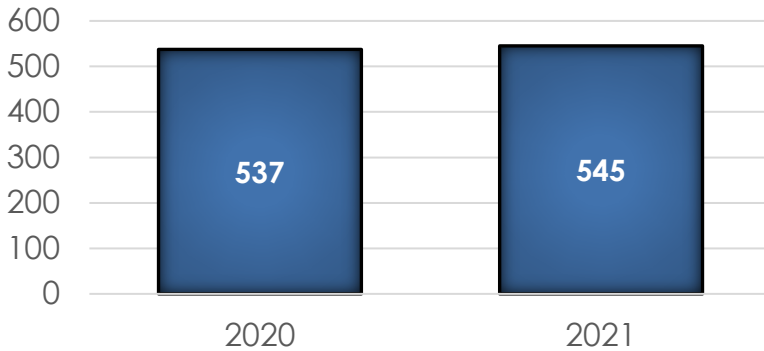

FEDERATION OF SAN RAFAEL NEIGHBORHOODS: MONT MARIN / SAN RAFAEL PARK (2020-2021)

OFFENSE TYPES

2021

COUNT BY MONTH

DAY OF WEEK REPORTED

SAN RAFAEL POLICE DEPARTMENT

1375 FIFTH AVENUE, SAN RAFAEL, CA 94901 | TEL: 415.485.3000 | www.srpd.org

FEDERATION OF SAN RAFAEL NEIGHBORHOODS: MONTECITO (2020-2021)

1% increase
in reports
taken from
2020 to 2021

OFFENSE TYPES

2021

COUNT BY MONTH

DAY OF WEEK REPORTED

SAN RAFAEL POLICE DEPARTMENT

1375 FIFTH AVENUE, SAN RAFAEL, CA 94901 | TEL: 415.485.3000 | www.srpd.org