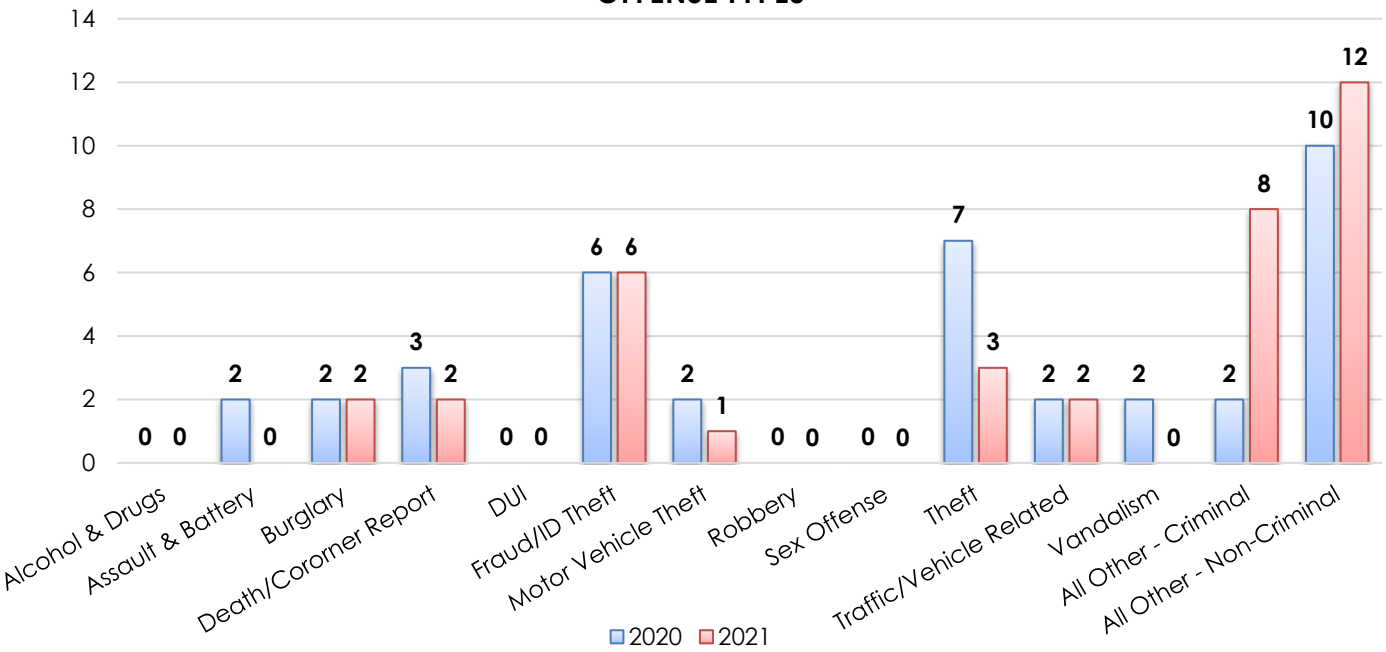

OFFENSE TYPES