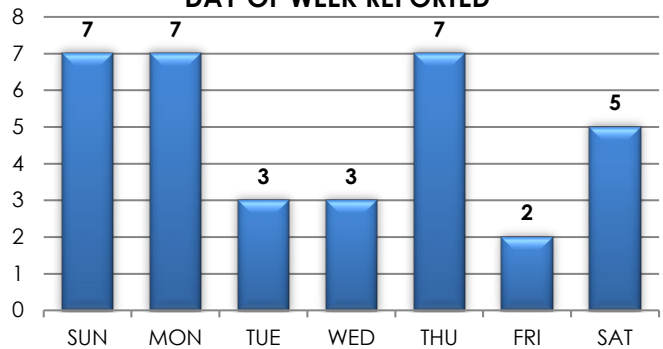

DAY OF WEEK REPORTED