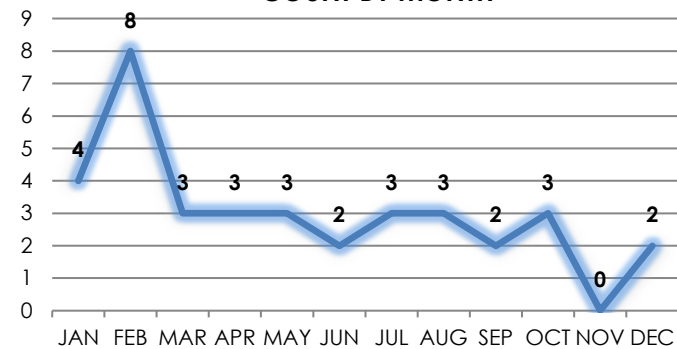

2021

COUNT BY MONTH