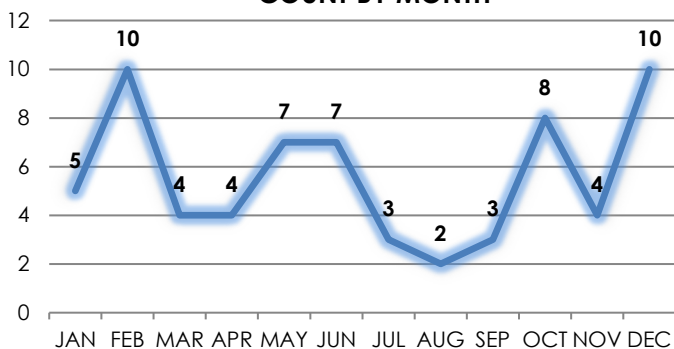

FEDERATION OF SAN RAFAEL NEIGHBORHOODS: PEACOCK GAP (2020-2021)

4% decrease
in reports
taken from
2020 to 2021

OFFENSE TYPES

2021

COUNT BY MONTH

DAY OF WEEK REPORTED

SAN RAFAEL POLICE DEPARTMENT

1375 FIFTH AVENUE, SAN RAFAEL, CA 94901 | TEL: 415.485.3000 | www.srpd.org

FEDERATION OF SAN RAFAEL NEIGHBORHOODS: SPINNAKER POINT (2020-2021)

5% increase
in reports
taken from
2020 to 2021

OFFENSE TYPES

2021

COUNT BY MONTH

DAY OF WEEK REPORTED

SAN RAFAEL POLICE DEPARTMENT

1375 FIFTH AVENUE, SAN RAFAEL, CA 94901 | TEL: 415.485.3000 | www.srpd.org

FEDERATION OF SAN RAFAEL NEIGHBORHOODS: TERRA LINDA (2020-2021)

10% increase in reports taken from 2020 to 2021

OFFENSE TYPES

2021

COUNT BY MONTH

DAY OF WEEK REPORTED

SAN RAFAEL POLICE DEPARTMENT

1375 FIFTH AVENUE, SAN RAFAEL, CA 94901 | TEL: 415.485.3000 | www.srpd.org