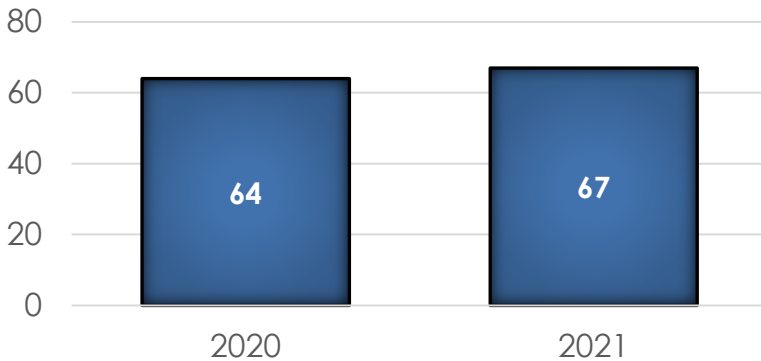

FEDERATION OF SAN RAFAEL NEIGHBORHOODS: MONTECITO (2020-2021)

1% increase
in reports
taken from
2020 to 2021

OFFENSE TYPES

2021

COUNT BY MONTH

DAY OF WEEK REPORTED

SAN RAFAEL POLICE DEPARTMENT

1375 FIFTH AVENUE, SAN RAFAEL, CA 94901 | TEL: 415.485.3000 | www.srpd.org

FEDERATION OF SAN RAFAEL NEIGHBORHOODS: PEACOCK GAP (2020-2021)

4% decrease
in reports
taken from
2020 to 2021

OFFENSE TYPES

2021

COUNT BY MONTH

DAY OF WEEK REPORTED

SAN RAFAEL POLICE DEPARTMENT

1375 FIFTH AVENUE, SAN RAFAEL, CA 94901 | TEL: 415.485.3000 | www.srpd.org

FEDERATION OF SAN RAFAEL NEIGHBORHOODS: SPINNAKER POINT (2020-2021)

5% increase
in reports
taken from
2020 to 2021

OFFENSE TYPES

2021

COUNT BY MONTH

DAY OF WEEK REPORTED

SAN RAFAEL POLICE DEPARTMENT

1375 FIFTH AVENUE, SAN RAFAEL, CA 94901 | TEL: 415.485.3000 | www.srpd.org