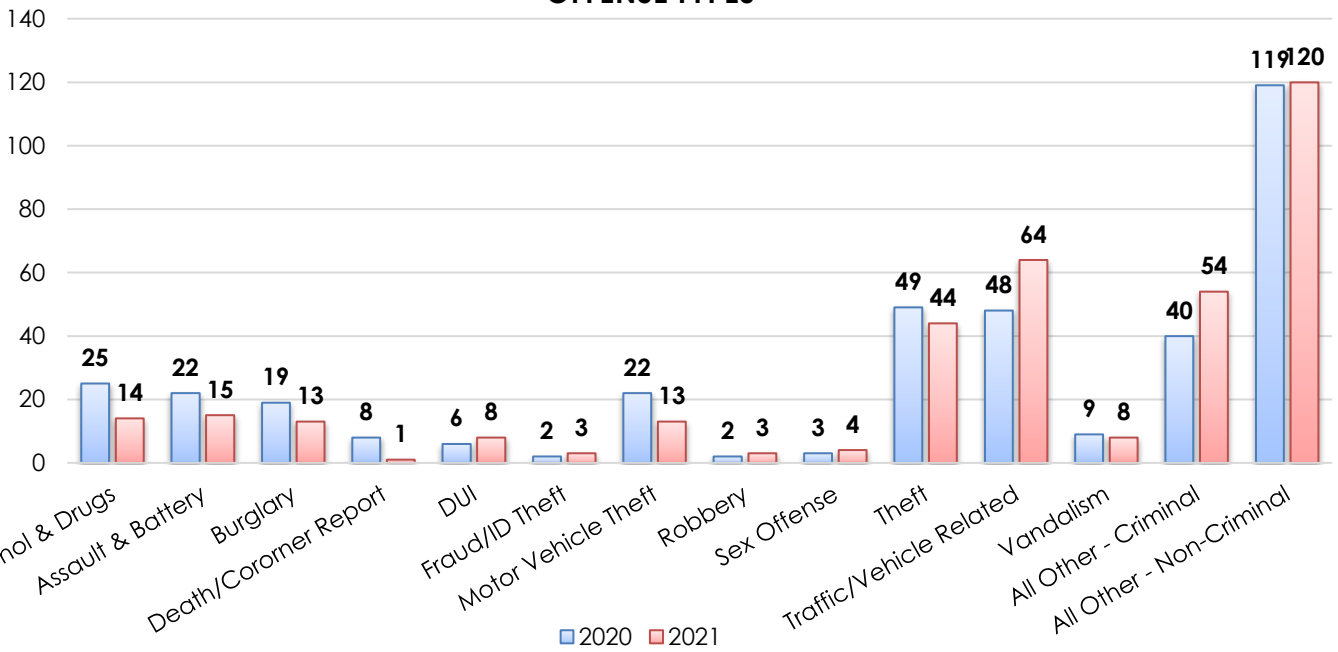

FEDERATION OF SAN RAFAEL NEIGHBORHOODS: DOMINICAN / BLACK CANYON (2020-2021)

6% decrease
in reports
taken from
2020 to 2021

OFFENSE TYPES

2021

COUNT BY MONTH

DAY OF WEEK REPORTED

SAN RAFAEL POLICE DEPARTMENT

1375 FIFTH AVENUE, SAN RAFAEL, CA 94901 | TEL: 415.485.3000 | www.srpd.org

FEDERATION OF SAN RAFAEL NEIGHBORHOODS: GERSTLE PARK (2020-2021)

3%
decrease in
reports
taken from
2020 to 2021

OFFENSE TYPES

2021