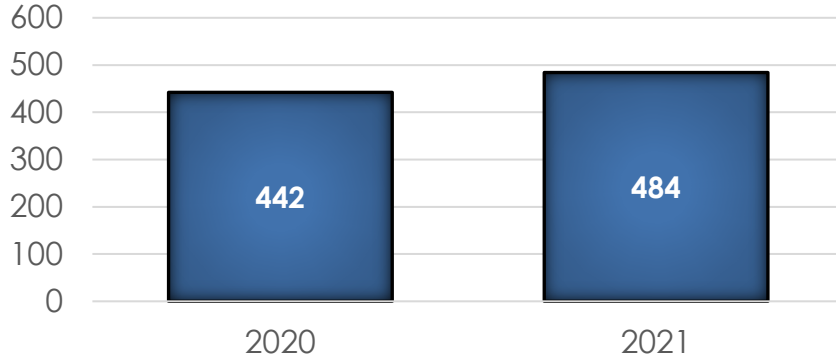

FEDERATION OF SAN RAFAEL NEIGHBORHOODS: PEACOCK GAP (2020-2021)

4% decrease
in reports
taken from
2020 to 2021

OFFENSE TYPES

2021

COUNT BY MONTH

DAY OF WEEK REPORTED

SAN RAFAEL POLICE DEPARTMENT

1375 FIFTH AVENUE, SAN RAFAEL, CA 94901 | TEL: 415.485.3000 | www.srpd.org

FEDERATION OF SAN RAFAEL NEIGHBORHOODS: SPINNAKER POINT (2020-2021)

5% increase
in reports
taken from
2020 to 2021

OFFENSE TYPES

2021

COUNT BY MONTH

DAY OF WEEK REPORTED

SAN RAFAEL POLICE DEPARTMENT

1375 FIFTH AVENUE, SAN RAFAEL, CA 94901 | TEL: 415.485.3000 | www.srpd.org

FEDERATION OF SAN RAFAEL NEIGHBORHOODS: TERRA LINDA (2020-2021)

10% increase in reports taken from 2020 to 2021

OFFENSE TYPES

2021

COUNT BY MONTH

DAY OF WEEK REPORTED

SAN RAFAEL POLICE DEPARTMENT

1375 FIFTH AVENUE, SAN RAFAEL, CA 94901 | TEL: 415.485.3000 | www.srpd.org