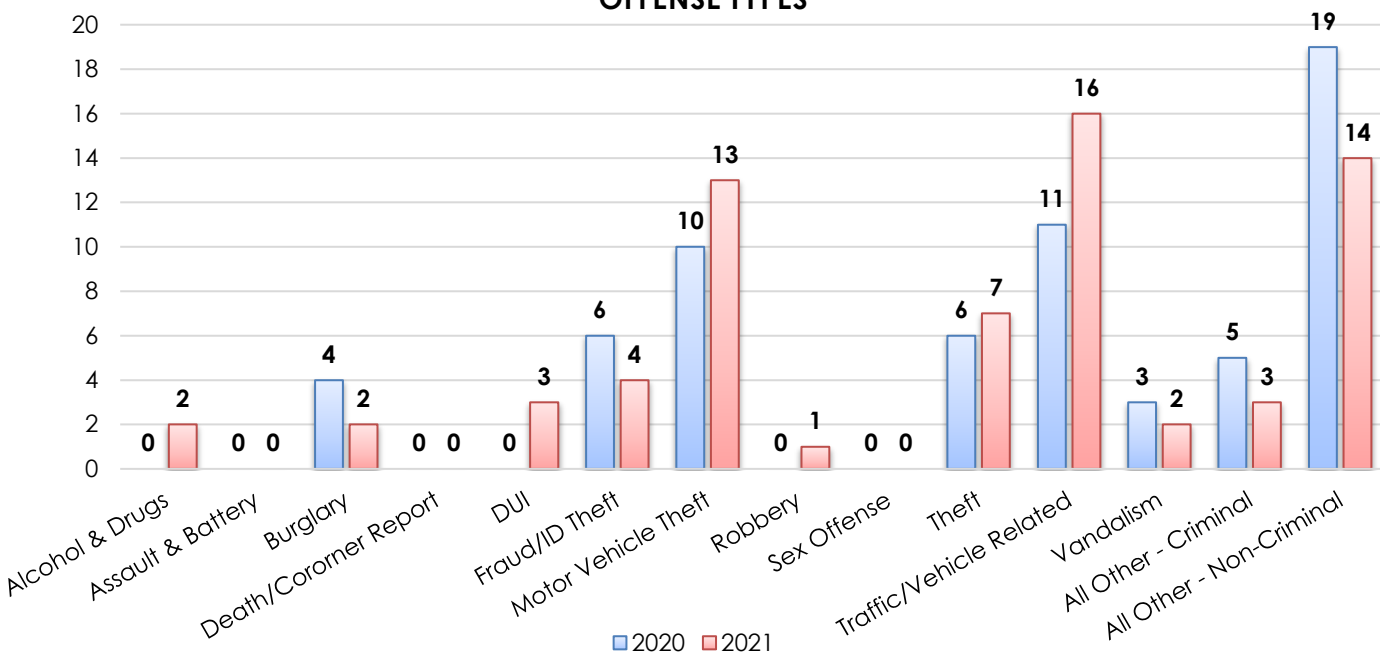

FEDERATION OF SAN RAFAEL NEIGHBORHOODS: PEACOCK GAP (2020-2021)

4% decrease
in reports
taken from
2020 to 2021

OFFENSE TYPES

2021

COUNT BY MONTH

DAY OF WEEK REPORTED

SAN RAFAEL POLICE DEPARTMENT

1375 FIFTH AVENUE, SAN RAFAEL, CA 94901 | TEL: 415.485.3000 | www.srpd.org

FEDERATION OF SAN RAFAEL NEIGHBORHOODS: SPINNAKER POINT (2020-2021)

5% increase
in reports
taken from
2020 to 2021

OFFENSE TYPES

2021

COUNT BY MONTH

DAY OF WEEK REPORTED

SAN RAFAEL POLICE DEPARTMENT

1375 FIFTH AVENUE, SAN RAFAEL, CA 94901 | TEL: 415.485.3000 | www.srpd.org