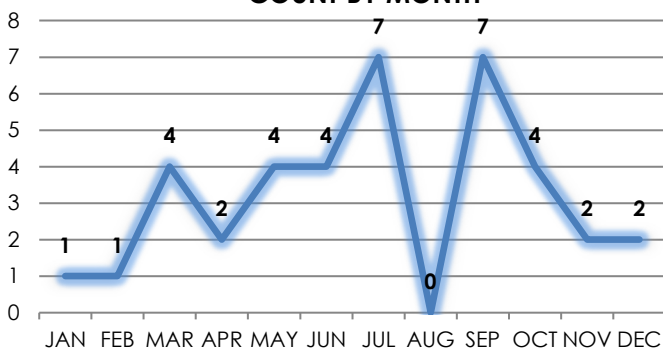

FEDERATION OF SAN RAFAEL NEIGHBORHOODS: BRET HARTE (2020-2021)

31%
increase in reports taken from 2020 to 2021

OFFENSE TYPES

■ 2020 ■ 2021

2021

COUNT BY MONTH

DAY OF WEEK REPORTED

SAN RAFAEL POLICE DEPARTMENT