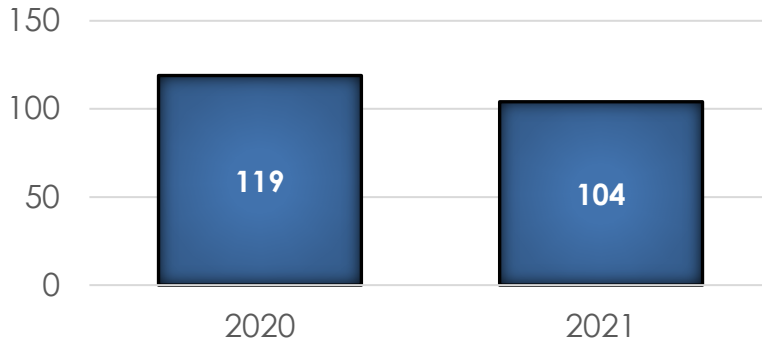

FEDERATION OF SAN RAFAEL NEIGHBORHOODS: SPINNAKER POINT (2020-2021)

5% increase
in reports
taken from
2020 to 2021

OFFENSE TYPES

2021

COUNT BY MONTH

DAY OF WEEK REPORTED

SAN RAFAEL POLICE DEPARTMENT

1375 FIFTH AVENUE, SAN RAFAEL, CA 94901 | TEL: 415.485.3000 | www.srpd.org

FEDERATION OF SAN RAFAEL NEIGHBORHOODS: TERRA LINDA (2020-2021)

10% increase in reports taken from 2020 to 2021

OFFENSE TYPES

2021

COUNT BY MONTH

DAY OF WEEK REPORTED

SAN RAFAEL POLICE DEPARTMENT

1375 FIFTH AVENUE, SAN RAFAEL, CA 94901 | TEL: 415.485.3000 | www.srpd.org

FEDERATION OF SAN RAFAEL NEIGHBORHOODS: WEST END (2020-2021)

13%
decrease in reports taken from 2020 to 2021

OFFENSE TYPES

2021

COUNT BY MONTH

DAY OF WEEK REPORTED