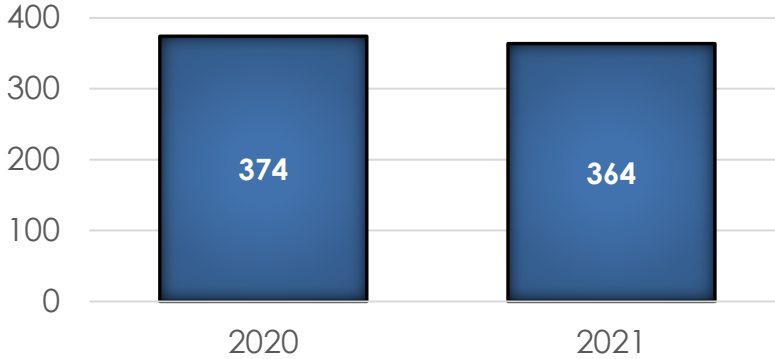

FEDERATION OF SAN RAFAEL NEIGHBORHOODS: DOMINICAN / BLACK CANYON (2020-2021)

6% decrease
in reports
taken from
2020 to 2021

OFFENSE TYPES

2021

COUNT BY MONTH

DAY OF WEEK REPORTED

SAN RAFAEL POLICE DEPARTMENT

1375 FIFTH AVENUE, SAN RAFAEL, CA 94901 | TEL: 415.485.3000 | www.srpd.org

FEDERATION OF SAN RAFAEL NEIGHBORHOODS: GERSTLE PARK (2020-2021)

3%
decrease in
reports
taken from
2020 to 2021

OFFENSE TYPES

2021