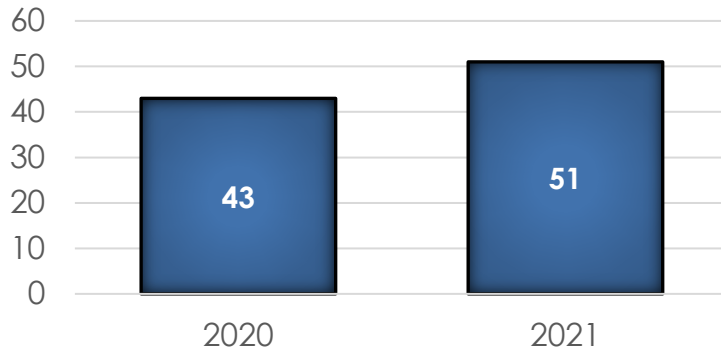

5% decrease
in reports
taken from
2020 to 2021

OFFENSE TYPES

2020 2021

2021

COUNT BY MONTH

DAY OF WEEK REPORTED

SAN RAFAEL POLICE DEPARTMENT

1375 FIFTH AVENUE, SAN RAFAEL, CA 94901 | TEL: 415.485.3000 | www.srpd.org

FEDERATION OF SAN RAFAEL NEIGHBORHOODS: LOCH LOMOND (2020-2021)

19%
increase in reports taken from 2020 to 2021

OFFENSE TYPES

2021

COUNT BY MONTH

DAY OF WEEK REPORTED

SAN RAFAEL POLICE DEPARTMENT

1375 FIFTH AVENUE, SAN RAFAEL, CA 94901 | TEL: 415.485.3000 | www.srpd.org