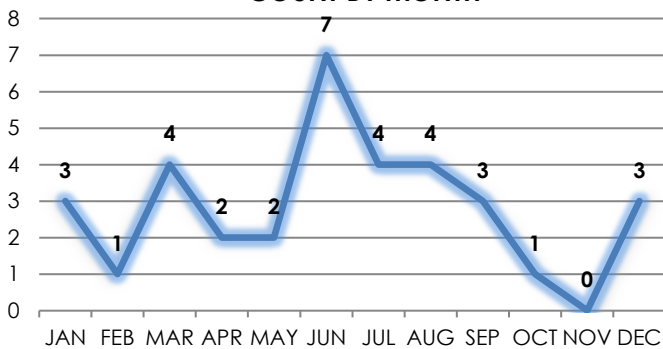

2021

COUNT BY MONTH