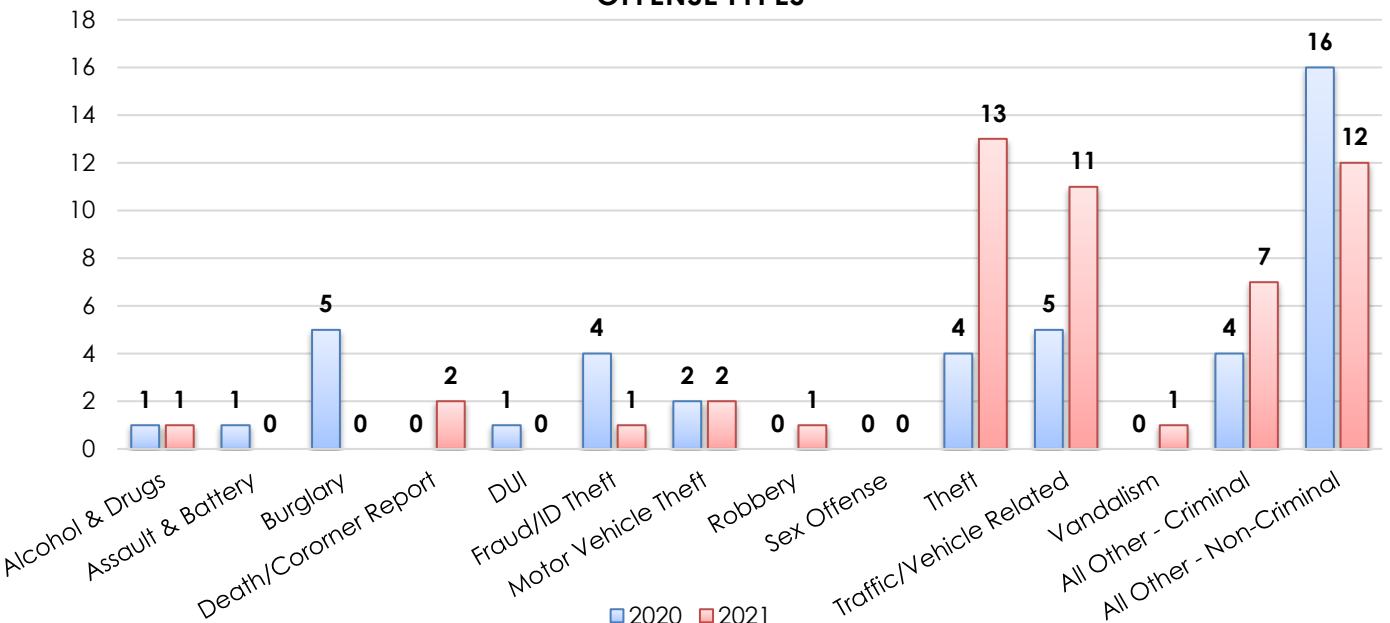

5% decrease
in reports
taken from
2020 to 2021

OFFENSE TYPES

2020 2021

2021

COUNT BY MONTH

DAY OF WEEK REPORTED

SAN RAFAEL POLICE DEPARTMENT

1375 FIFTH AVENUE, SAN RAFAEL, CA 94901 | TEL: 415.485.3000 | www.srpd.org

FEDERATION OF SAN RAFAEL NEIGHBORHOODS: LOCH LOMOND (2020-2021)

19%
increase in reports taken from 2020 to 2021

OFFENSE TYPES

2021

COUNT BY MONTH

DAY OF WEEK REPORTED

SAN RAFAEL POLICE DEPARTMENT

1375 FIFTH AVENUE, SAN RAFAEL, CA 94901 | TEL: 415.485.3000 | www.srpd.org