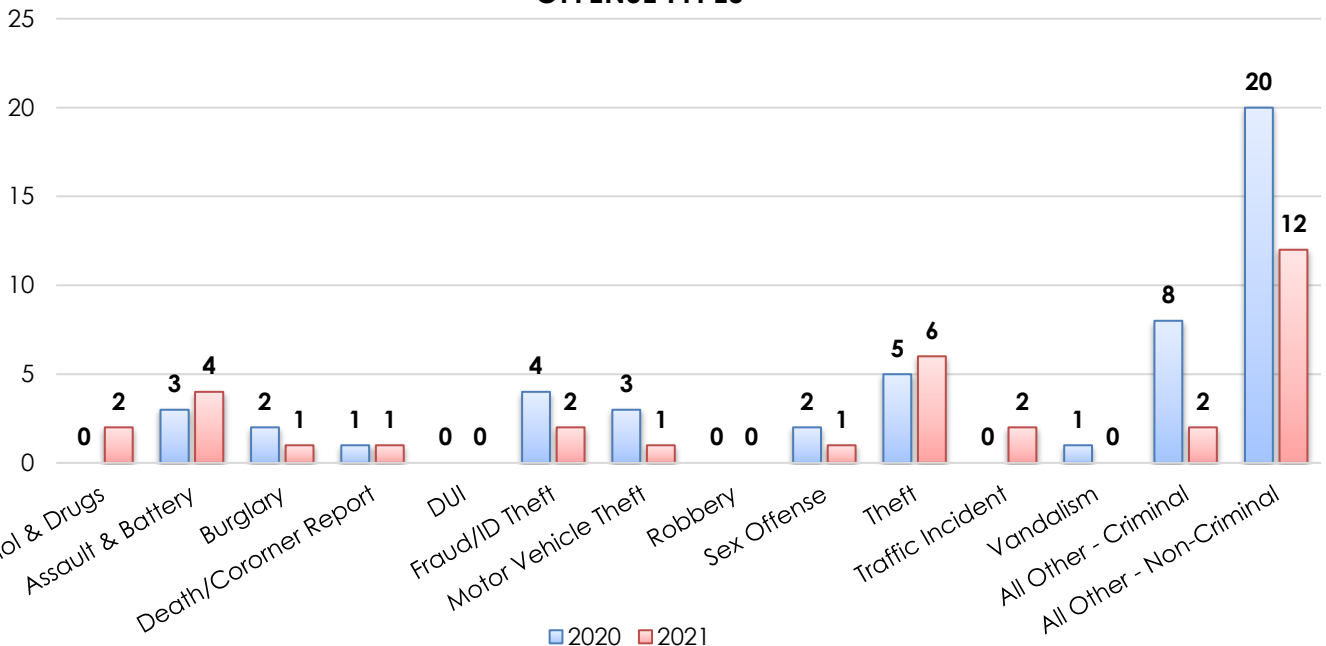

31% decrease
in reports
taken from
2020 to 2021

OFFENSE TYPES

2020 2021