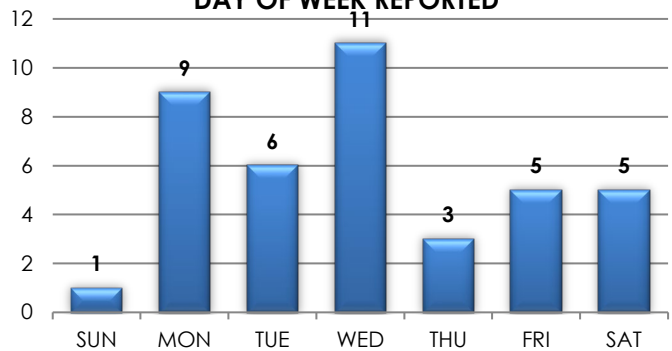

FEDERATION OF SAN RAFAEL NEIGHBORHOODS: MONT MARIN / SAN RAFAEL PARK (2020-2021)

OFFENSE TYPES

2021

COUNT BY MONTH

DAY OF WEEK REPORTED

SAN RAFAEL POLICE DEPARTMENT

1375 FIFTH AVENUE, SAN RAFAEL, CA 94901 | TEL: 415.485.3000 | www.srpd.org

FEDERATION OF SAN RAFAEL NEIGHBORHOODS: MONTECITO (2020-2021)

1% increase
in reports
taken from
2020 to 2021

OFFENSE TYPES

2021

COUNT BY MONTH

DAY OF WEEK REPORTED

SAN RAFAEL POLICE DEPARTMENT

1375 FIFTH AVENUE, SAN RAFAEL, CA 94901 | TEL: 415.485.3000 | www.srpd.org