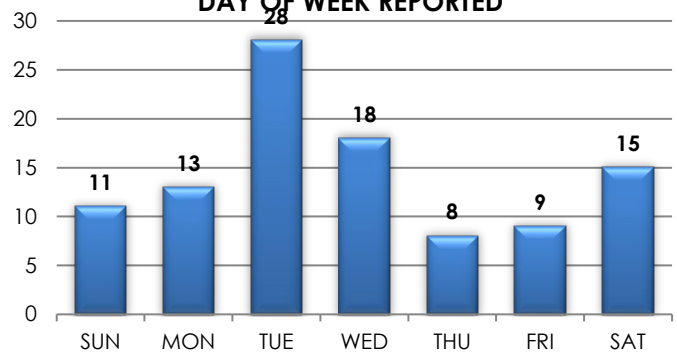

FEDERATION OF SAN RAFAEL NEIGHBORHOODS: DOMINICAN / BLACK CANYON (2020-2021)

6% decrease
in reports
taken from
2020 to 2021

OFFENSE TYPES

2021

COUNT BY MONTH

DAY OF WEEK REPORTED

SAN RAFAEL POLICE DEPARTMENT