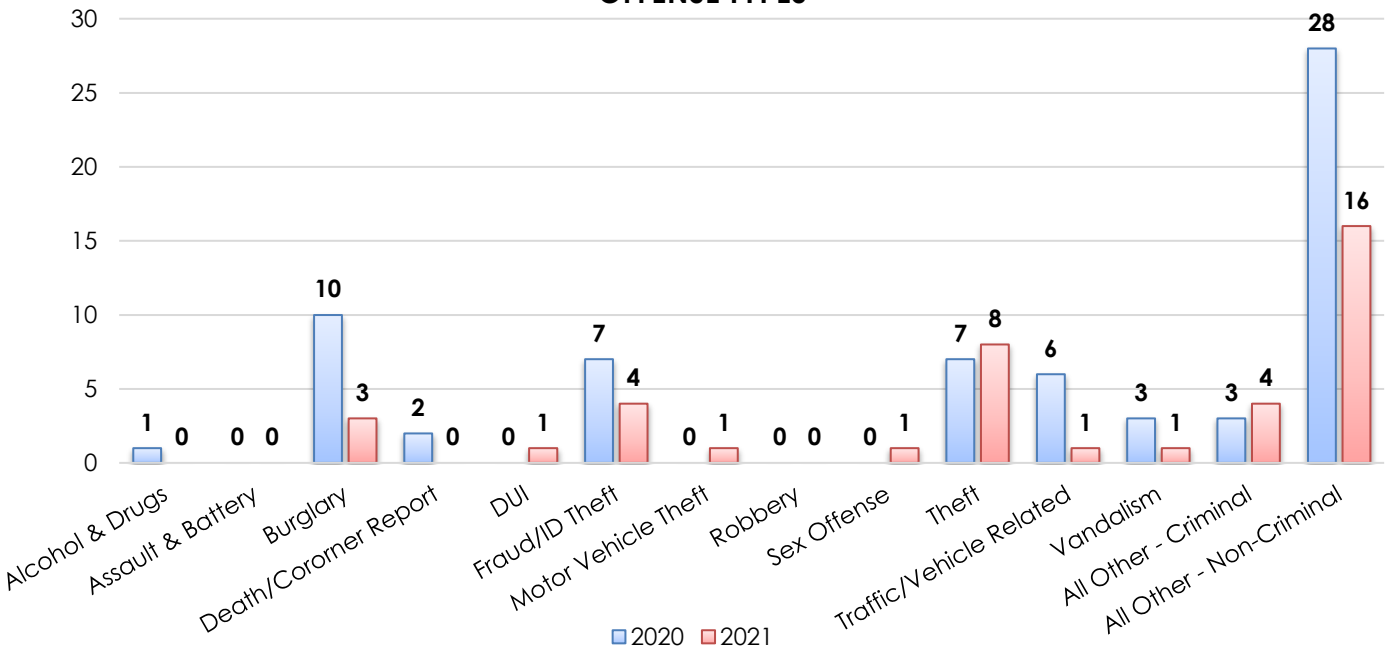

OFFENSE TYPES