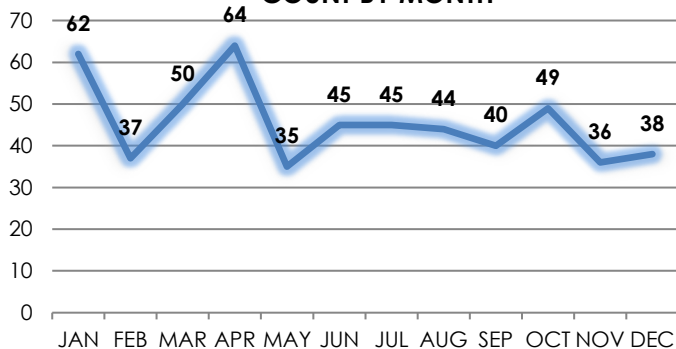

FEDERATION OF SAN RAFAEL NEIGHBORHOODS: MONTECITO (2020-2021)

1% increase
in reports
taken from
2020 to 2021

OFFENSE TYPES

2021

COUNT BY MONTH

DAY OF WEEK REPORTED

SAN RAFAEL POLICE DEPARTMENT

1375 FIFTH AVENUE, SAN RAFAEL, CA 94901 | TEL: 415.485.3000 | www.srpd.org

FEDERATION OF SAN RAFAEL NEIGHBORHOODS: PEACOCK GAP (2020-2021)

4% decrease
in reports
taken from
2020 to 2021

OFFENSE TYPES

2021

COUNT BY MONTH

DAY OF WEEK REPORTED

SAN RAFAEL POLICE DEPARTMENT

1375 FIFTH AVENUE, SAN RAFAEL, CA 94901 | TEL: 415.485.3000 | www.srpd.org