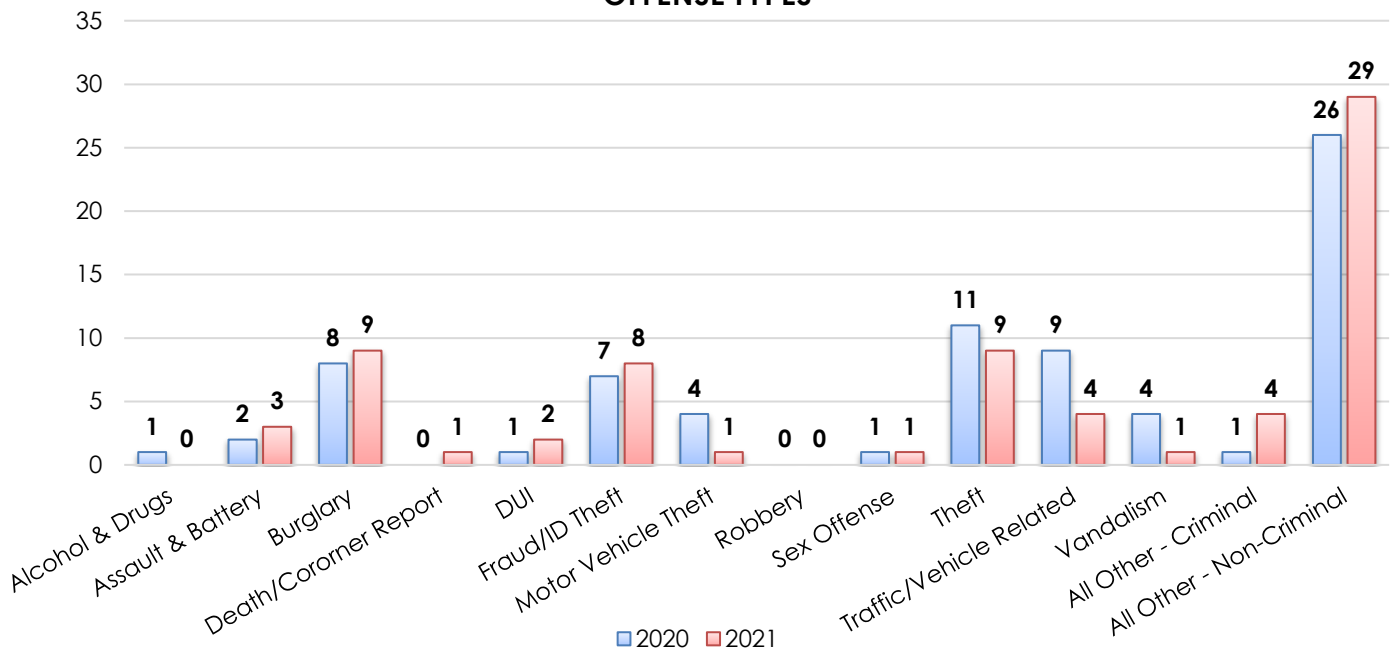

FEDERATION OF SAN RAFAEL NEIGHBORHOODS: MONTECITO (2020-2021)

1% increase
in reports
taken from
2020 to 2021

OFFENSE TYPES

2021

COUNT BY MONTH

DAY OF WEEK REPORTED

SAN RAFAEL POLICE DEPARTMENT

1375 FIFTH AVENUE, SAN RAFAEL, CA 94901 | TEL: 415.485.3000 | www.srpd.org

FEDERATION OF SAN RAFAEL NEIGHBORHOODS: PEACOCK GAP (2020-2021)

4% decrease
in reports
taken from
2020 to 2021

OFFENSE TYPES

2021

COUNT BY MONTH

DAY OF WEEK REPORTED

SAN RAFAEL POLICE DEPARTMENT

1375 FIFTH AVENUE, SAN RAFAEL, CA 94901 | TEL: 415.485.3000 | www.srpd.org