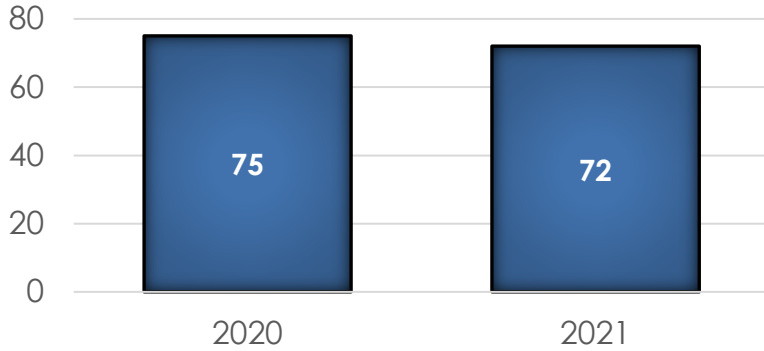

FEDERATION OF SAN RAFAEL NEIGHBORHOODS: MONTECITO (2020-2021)

1% increase
in reports
taken from
2020 to 2021

OFFENSE TYPES

2021

COUNT BY MONTH

DAY OF WEEK REPORTED

SAN RAFAEL POLICE DEPARTMENT

1375 FIFTH AVENUE, SAN RAFAEL, CA 94901 | TEL: 415.485.3000 | www.srpd.org

FEDERATION OF SAN RAFAEL NEIGHBORHOODS: PEACOCK GAP (2020-2021)

4% decrease
in reports
taken from
2020 to 2021

OFFENSE TYPES

2021

COUNT BY MONTH

DAY OF WEEK REPORTED

SAN RAFAEL POLICE DEPARTMENT

1375 FIFTH AVENUE, SAN RAFAEL, CA 94901 | TEL: 415.485.3000 | www.srpd.org