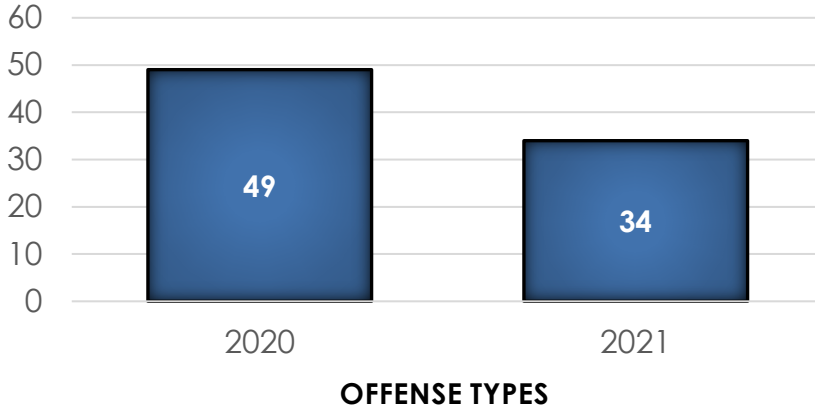

SAN RAFAEL POLICE DEPARTMENT

1375 FIFTH AVENUE, SAN RAFAEL, CA 94901 | TEL: 415.485.3000 | www.srpd.org

FEDERATION OF SAN RAFAEL NEIGHBORHOODS: CONTEMPO MARIN (2020-2021)