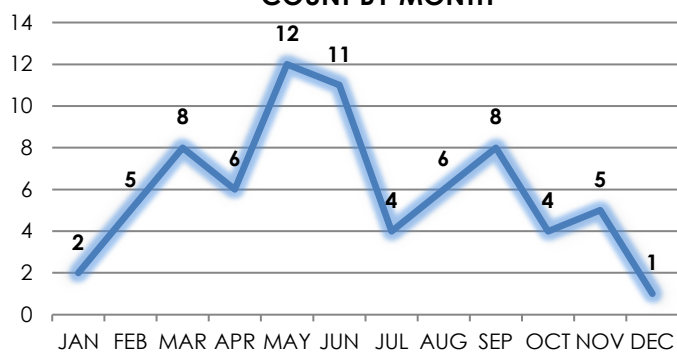

FEDERATION OF SAN RAFAEL NEIGHBORHOODS: MONTECITO (2020-2021)

1% increase
in reports
taken from
2020 to 2021

OFFENSE TYPES

2021

COUNT BY MONTH

DAY OF WEEK REPORTED

SAN RAFAEL POLICE DEPARTMENT

1375 FIFTH AVENUE, SAN RAFAEL, CA 94901 | TEL: 415.485.3000 | www.srpd.org

FEDERATION OF SAN RAFAEL NEIGHBORHOODS: PEACOCK GAP (2020-2021)

4% decrease
in reports
taken from
2020 to 2021

OFFENSE TYPES

2021

COUNT BY MONTH

DAY OF WEEK REPORTED

SAN RAFAEL POLICE DEPARTMENT

1375 FIFTH AVENUE, SAN RAFAEL, CA 94901 | TEL: 415.485.3000 | www.srpd.org

FEDERATION OF SAN RAFAEL NEIGHBORHOODS: SPINNAKER POINT (2020-2021)

5% increase
in reports
taken from
2020 to 2021

OFFENSE TYPES

2021

COUNT BY MONTH

DAY OF WEEK REPORTED

SAN RAFAEL POLICE DEPARTMENT

1375 FIFTH AVENUE, SAN RAFAEL, CA 94901 | TEL: 415.485.3000 | www.srpd.org