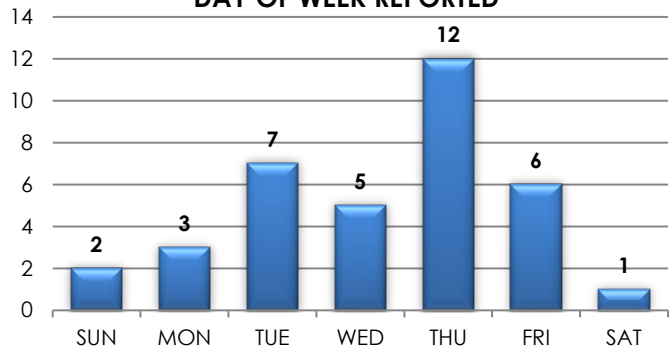

OFFENSE TYPES

2021

COUNT BY MONTH

DAY OF WEEK REPORTED

SAN RAFAEL POLICE DEPARTMENT

1375 FIFTH AVENUE, SAN RAFAEL, CA 94901 | TEL: 415.485.3000 | www.srpd.org

FEDERATION OF SAN RAFAEL NEIGHBORHOODS: LINCOLN / SAN RAFAEL HILL (2020-2021)

5% decrease
in reports
taken from
2020 to 2021

OFFENSE TYPES

2020 2021

2021

COUNT BY MONTH

DAY OF WEEK REPORTED

SAN RAFAEL POLICE DEPARTMENT

1375 FIFTH AVENUE, SAN RAFAEL, CA 94901 | TEL: 415.485.3000 | www.srpd.org