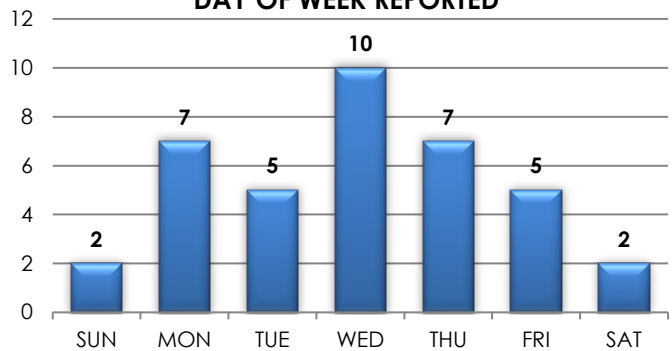

FEDERATION OF SAN RAFAEL NEIGHBORHOODS: BRET HARTE (2020-2021)

31%
increase in reports taken from 2020 to 2021

OFFENSE TYPES

■ 2020 ■ 2021

2021

COUNT BY MONTH

DAY OF WEEK REPORTED

SAN RAFAEL POLICE DEPARTMENT