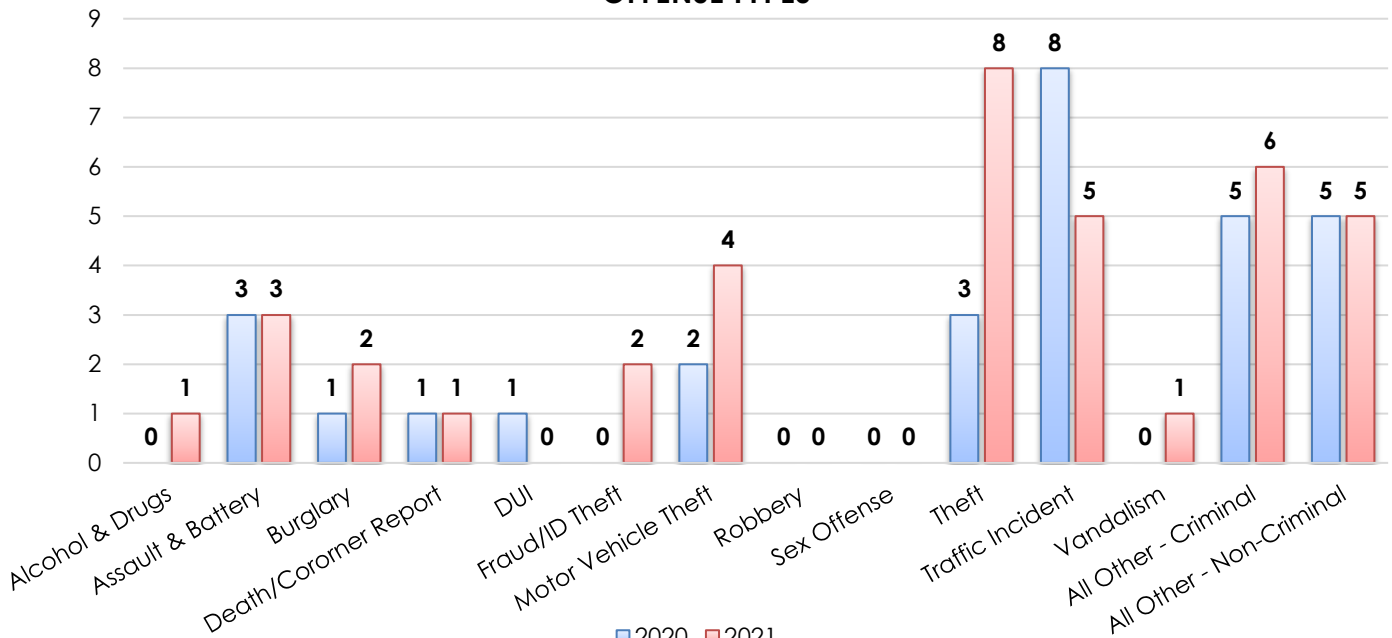

FEDERATION OF SAN RAFAEL NEIGHBORHOODS: BRET HARTE (2020-2021)

31%
increase in reports taken from 2020 to 2021

OFFENSE TYPES

■ 2020 ■ 2021

2021

COUNT BY MONTH

DAY OF WEEK REPORTED

SAN RAFAEL POLICE DEPARTMENT