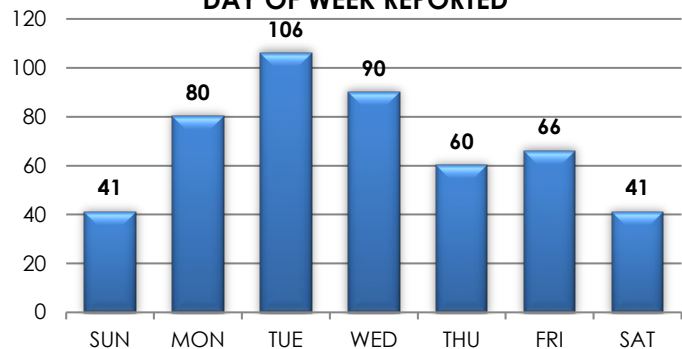

FEDERATION OF SAN RAFAEL NEIGHBORHOODS: SPINNAKER POINT (2020-2021)

5% increase
in reports
taken from
2020 to 2021

OFFENSE TYPES

2021

COUNT BY MONTH

DAY OF WEEK REPORTED

SAN RAFAEL POLICE DEPARTMENT

1375 FIFTH AVENUE, SAN RAFAEL, CA 94901 | TEL: 415.485.3000 | www.srpd.org

FEDERATION OF SAN RAFAEL NEIGHBORHOODS: TERRA LINDA (2020-2021)

10% increase in reports taken from 2020 to 2021

OFFENSE TYPES

2021

COUNT BY MONTH

DAY OF WEEK REPORTED

SAN RAFAEL POLICE DEPARTMENT

1375 FIFTH AVENUE, SAN RAFAEL, CA 94901 | TEL: 415.485.3000 | www.srpd.org

FEDERATION OF SAN RAFAEL NEIGHBORHOODS: WEST END (2020-2021)

13%
decrease in reports taken from 2020 to 2021

OFFENSE TYPES

2021

COUNT BY MONTH

DAY OF WEEK REPORTED