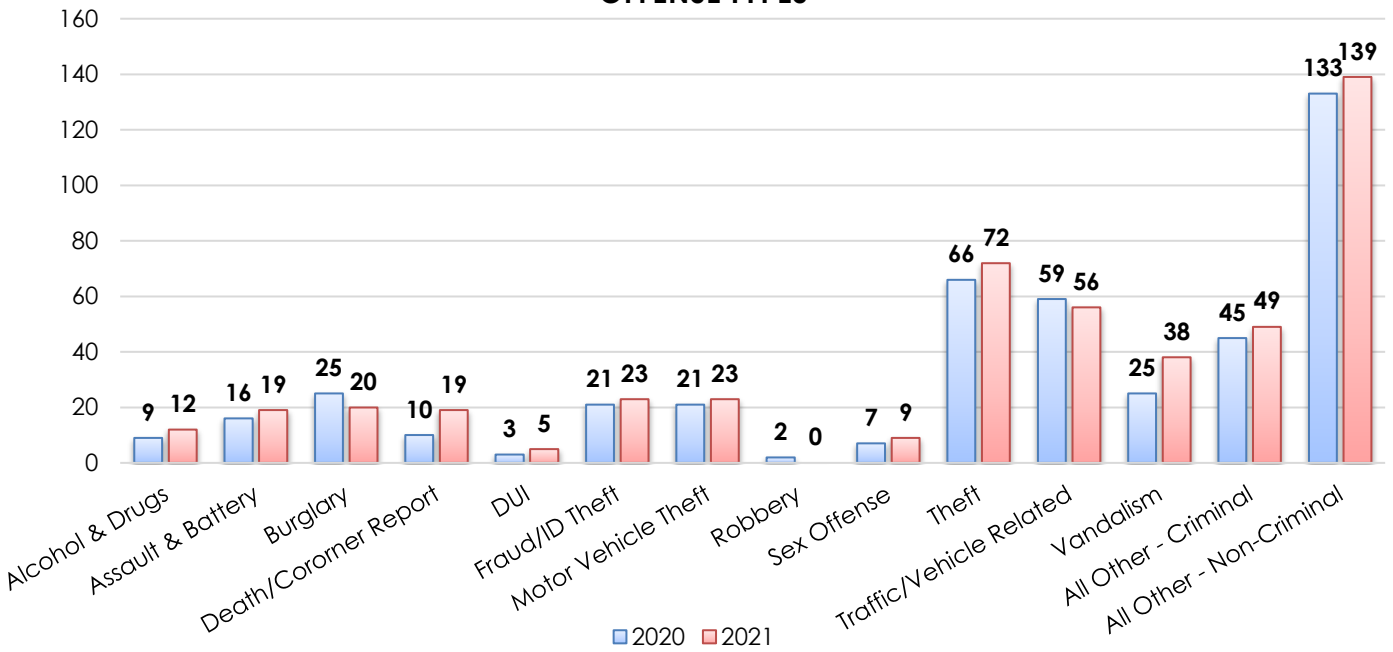

FEDERATION OF SAN RAFAEL NEIGHBORHOODS: PEACOCK GAP (2020-2021)

4% decrease
in reports
taken from
2020 to 2021

OFFENSE TYPES

2021

COUNT BY MONTH

DAY OF WEEK REPORTED

SAN RAFAEL POLICE DEPARTMENT

1375 FIFTH AVENUE, SAN RAFAEL, CA 94901 | TEL: 415.485.3000 | www.srpd.org

FEDERATION OF SAN RAFAEL NEIGHBORHOODS: SPINNAKER POINT (2020-2021)

5% increase
in reports
taken from
2020 to 2021

OFFENSE TYPES

2021

COUNT BY MONTH

DAY OF WEEK REPORTED

SAN RAFAEL POLICE DEPARTMENT

1375 FIFTH AVENUE, SAN RAFAEL, CA 94901 | TEL: 415.485.3000 | www.srpd.org

FEDERATION OF SAN RAFAEL NEIGHBORHOODS: TERRA LINDA (2020-2021)

10% increase in reports taken from 2020 to 2021

OFFENSE TYPES

2021

COUNT BY MONTH

DAY OF WEEK REPORTED

SAN RAFAEL POLICE DEPARTMENT

1375 FIFTH AVENUE, SAN RAFAEL, CA 94901 | TEL: 415.485.3000 | www.srpd.org