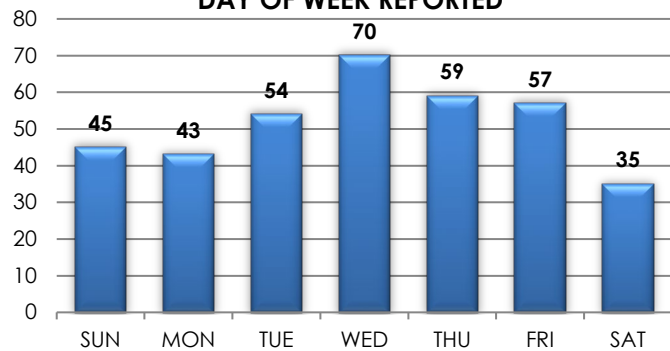

5% decrease
in reports
taken from
2020 to 2021

OFFENSE TYPES

2020 2021

2021

COUNT BY MONTH

DAY OF WEEK REPORTED

SAN RAFAEL POLICE DEPARTMENT

1375 FIFTH AVENUE, SAN RAFAEL, CA 94901 | TEL: 415.485.3000 | www.srpd.org