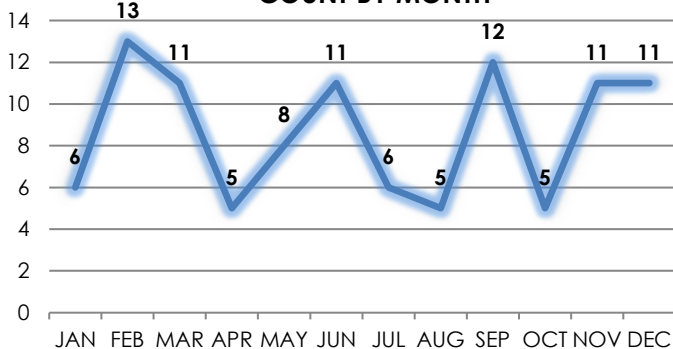

FEDERATION OF SAN RAFAEL NEIGHBORHOODS: TERRA LINDA (2020-2021)

10% increase in reports taken from 2020 to 2021

OFFENSE TYPES

2021

COUNT BY MONTH

DAY OF WEEK REPORTED

SAN RAFAEL POLICE DEPARTMENT

1375 FIFTH AVENUE, SAN RAFAEL, CA 94901 | TEL: 415.485.3000 | www.srpd.org

FEDERATION OF SAN RAFAEL NEIGHBORHOODS: WEST END (2020-2021)

13%
decrease in reports taken from 2020 to 2021

OFFENSE TYPES

2021

COUNT BY MONTH

DAY OF WEEK REPORTED