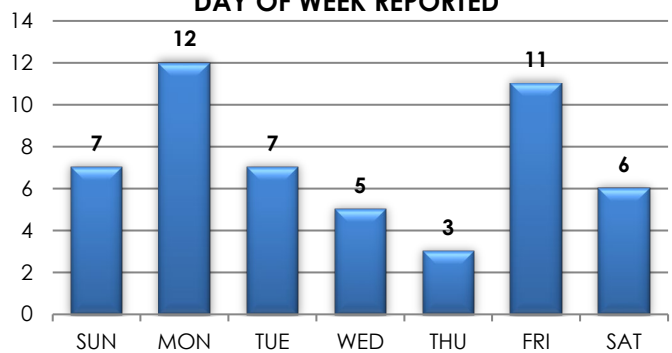

5% decrease
in reports
taken from
2020 to 2021

OFFENSE TYPES

2020 2021

2021

COUNT BY MONTH

DAY OF WEEK REPORTED

SAN RAFAEL POLICE DEPARTMENT

1375 FIFTH AVENUE, SAN RAFAEL, CA 94901 | TEL: 415.485.3000 | www.srpd.org

FEDERATION OF SAN RAFAEL NEIGHBORHOODS: LOCH LOMOND (2020-2021)

19%
increase in reports taken from 2020 to 2021

OFFENSE TYPES

2021

COUNT BY MONTH

DAY OF WEEK REPORTED

SAN RAFAEL POLICE DEPARTMENT

1375 FIFTH AVENUE, SAN RAFAEL, CA 94901 | TEL: 415.485.3000 | www.srpd.org