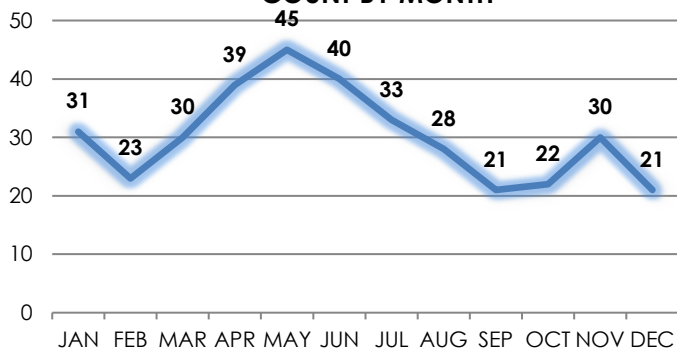

5% decrease
in reports
taken from
2020 to 2021

OFFENSE TYPES

2020 2021

2021

COUNT BY MONTH

DAY OF WEEK REPORTED

SAN RAFAEL POLICE DEPARTMENT

1375 FIFTH AVENUE, SAN RAFAEL, CA 94901 | TEL: 415.485.3000 | www.srpd.org

FEDERATION OF SAN RAFAEL NEIGHBORHOODS: LOCH LOMOND (2020-2021)

19%
increase in reports taken from 2020 to 2021

OFFENSE TYPES

2021

COUNT BY MONTH

DAY OF WEEK REPORTED

SAN RAFAEL POLICE DEPARTMENT

1375 FIFTH AVENUE, SAN RAFAEL, CA 94901 | TEL: 415.485.3000 | www.srpd.org