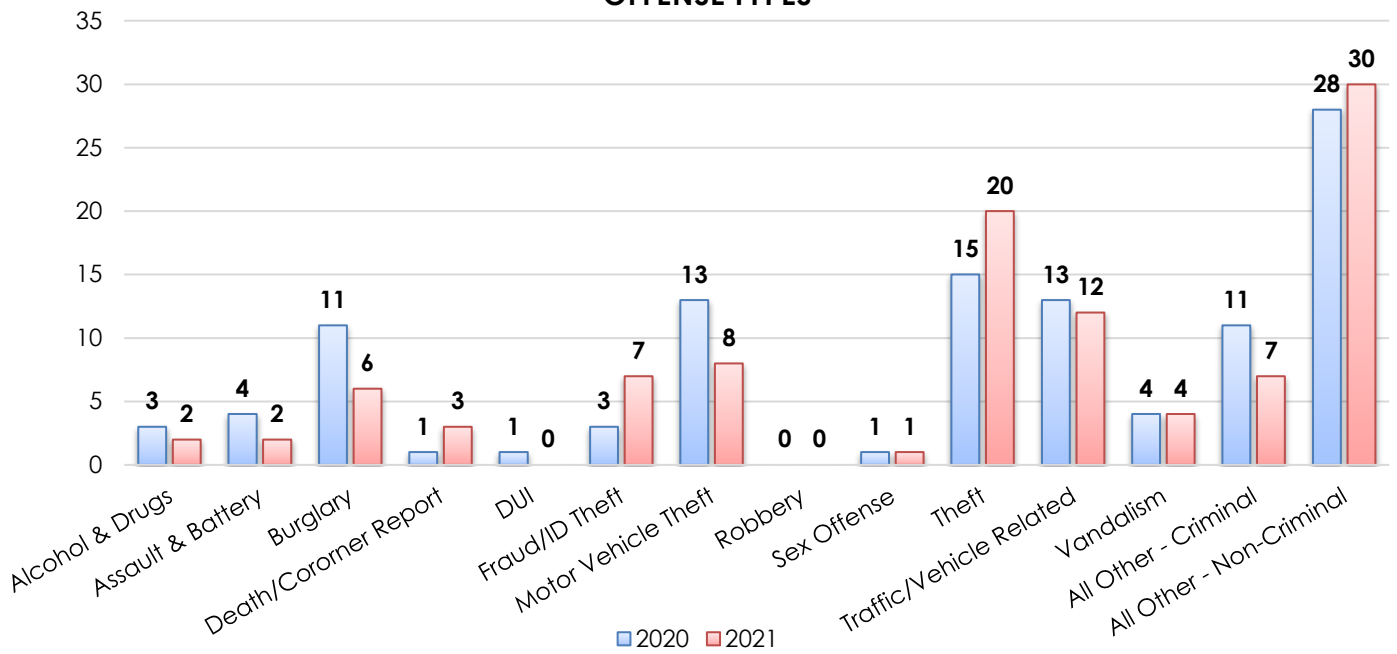

OFFENSE TYPES