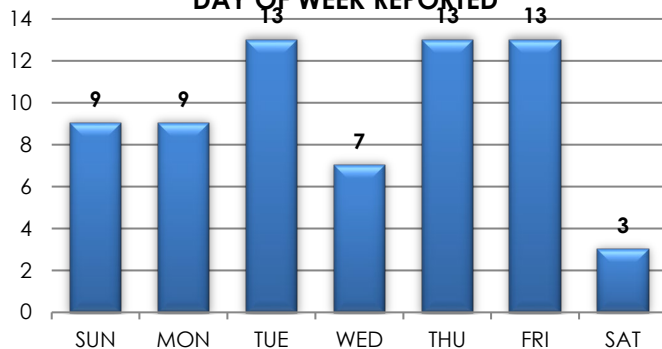

FEDERATION OF SAN RAFAEL NEIGHBORHOODS: PEACOCK GAP (2020-2021)

4% decrease
in reports
taken from
2020 to 2021

OFFENSE TYPES

2021

COUNT BY MONTH

DAY OF WEEK REPORTED

SAN RAFAEL POLICE DEPARTMENT

1375 FIFTH AVENUE, SAN RAFAEL, CA 94901 | TEL: 415.485.3000 | www.srpd.org

FEDERATION OF SAN RAFAEL NEIGHBORHOODS: SPINNAKER POINT (2020-2021)

5% increase
in reports
taken from
2020 to 2021

OFFENSE TYPES

2021

COUNT BY MONTH

DAY OF WEEK REPORTED

SAN RAFAEL POLICE DEPARTMENT

1375 FIFTH AVENUE, SAN RAFAEL, CA 94901 | TEL: 415.485.3000 | www.srpd.org

FEDERATION OF SAN RAFAEL NEIGHBORHOODS: TERRA LINDA (2020-2021)

10% increase in reports taken from 2020 to 2021

OFFENSE TYPES

2021

COUNT BY MONTH

DAY OF WEEK REPORTED

SAN RAFAEL POLICE DEPARTMENT

1375 FIFTH AVENUE, SAN RAFAEL, CA 94901 | TEL: 415.485.3000 | www.srpd.org