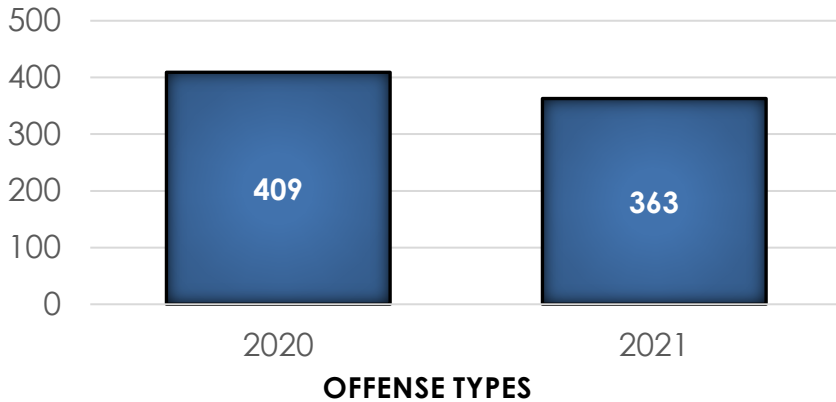

OFFENSE TYPES

2021

COUNT BY MONTH

DAY OF WEEK REPORTED

SAN RAFAEL POLICE DEPARTMENT

1375 FIFTH AVENUE, SAN RAFAEL, CA 94901 | TEL: 415.485.3000 | www.srpd.org

FEDERATION OF SAN RAFAEL NEIGHBORHOODS: LINCOLN / SAN RAFAEL HILL (2020-2021)

5% decrease
in reports
taken from
2020 to 2021

OFFENSE TYPES

2020 2021

2021

COUNT BY MONTH

DAY OF WEEK REPORTED

SAN RAFAEL POLICE DEPARTMENT

1375 FIFTH AVENUE, SAN RAFAEL, CA 94901 | TEL: 415.485.3000 | www.srpd.org