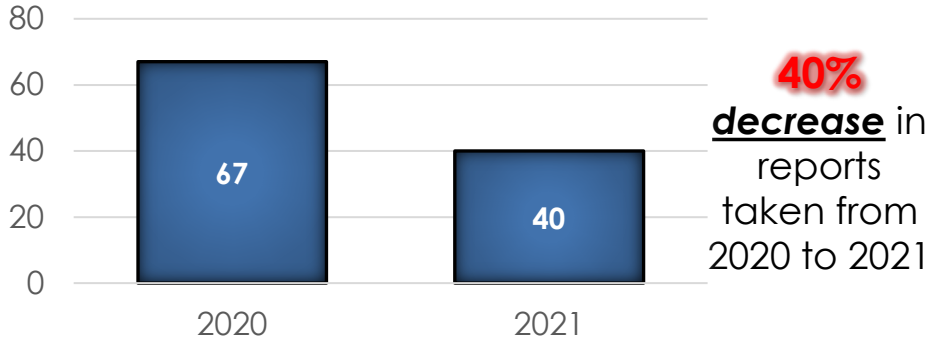

SAN RAFAEL POLICE DEPARTMENT

1375 FIFTH AVENUE, SAN RAFAEL, CA 94901 | TEL: 415.485.3000 | www.srpd.org

FEDERATION OF SAN RAFAEL NEIGHBORHOODS: MONT MARIN / SAN RAFAEL PARK (2020-2021)