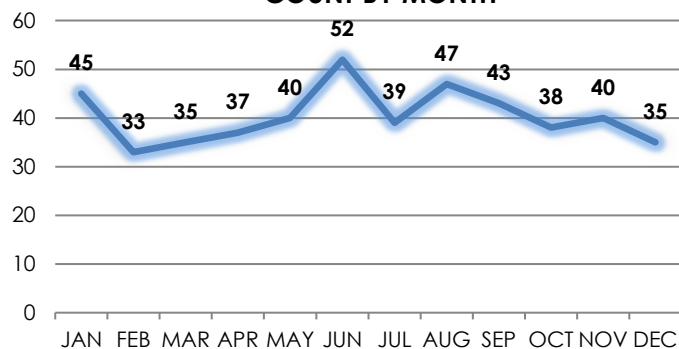

FEDERATION OF SAN RAFAEL NEIGHBORHOODS: SPINNAKER POINT (2020-2021)

5% increase
in reports
taken from
2020 to 2021

OFFENSE TYPES

2021

COUNT BY MONTH

DAY OF WEEK REPORTED

SAN RAFAEL POLICE DEPARTMENT

1375 FIFTH AVENUE, SAN RAFAEL, CA 94901 | TEL: 415.485.3000 | www.srpd.org

FEDERATION OF SAN RAFAEL NEIGHBORHOODS: TERRA LINDA (2020-2021)

10% increase in reports taken from 2020 to 2021

OFFENSE TYPES

2021

COUNT BY MONTH

DAY OF WEEK REPORTED

SAN RAFAEL POLICE DEPARTMENT

1375 FIFTH AVENUE, SAN RAFAEL, CA 94901 | TEL: 415.485.3000 | www.srpd.org

FEDERATION OF SAN RAFAEL NEIGHBORHOODS: WEST END (2020-2021)

13%
decrease in reports taken from 2020 to 2021

OFFENSE TYPES

2021

COUNT BY MONTH

DAY OF WEEK REPORTED