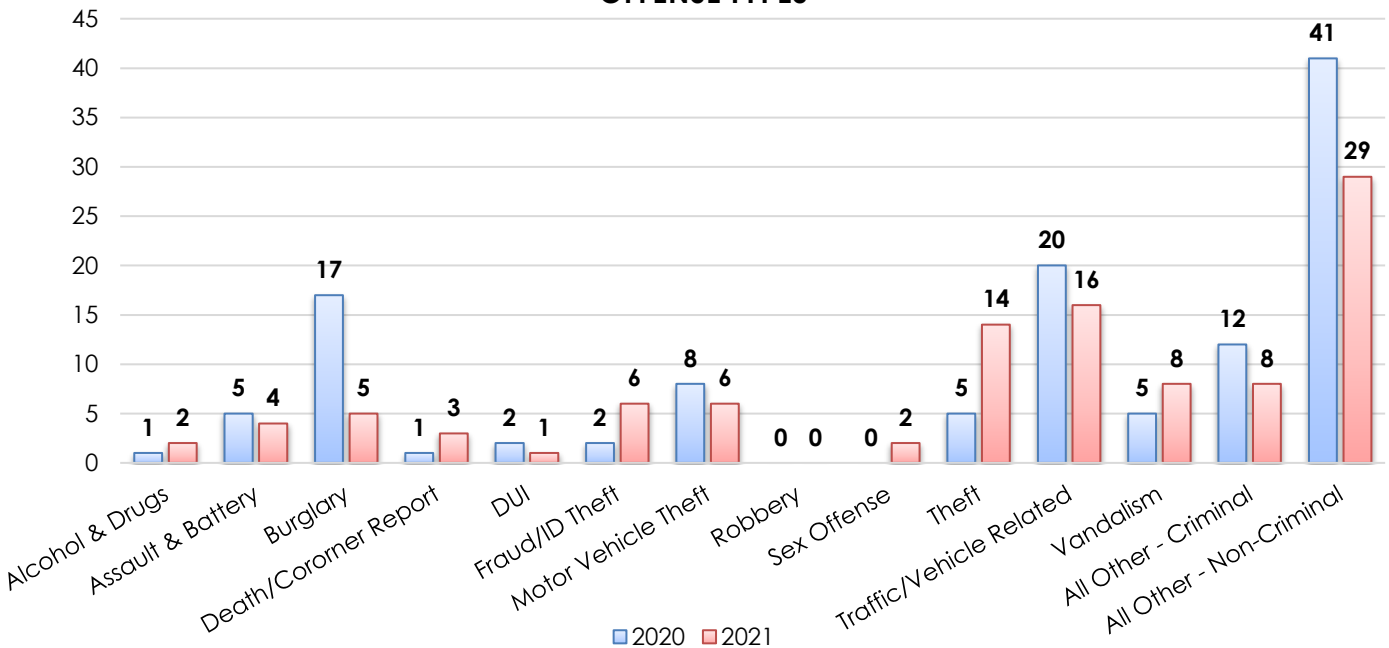

OFFENSE TYPES