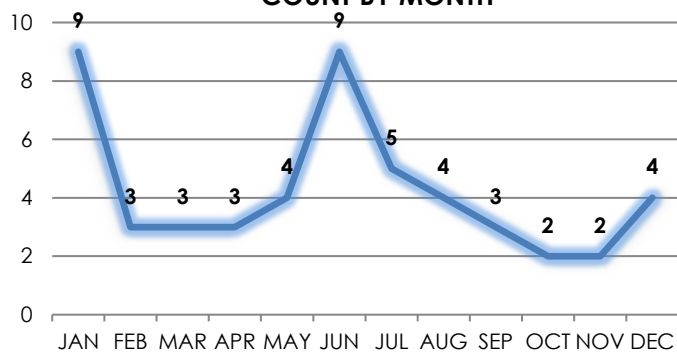

5% decrease
in reports
taken from
2020 to 2021

OFFENSE TYPES

2020 2021

2021

COUNT BY MONTH

DAY OF WEEK REPORTED

SAN RAFAEL POLICE DEPARTMENT

1375 FIFTH AVENUE, SAN RAFAEL, CA 94901 | TEL: 415.485.3000 | www.srpd.org

FEDERATION OF SAN RAFAEL NEIGHBORHOODS: LOCH LOMOND (2020-2021)

19%
increase in reports taken from 2020 to 2021

OFFENSE TYPES

2021

COUNT BY MONTH

DAY OF WEEK REPORTED

SAN RAFAEL POLICE DEPARTMENT

1375 FIFTH AVENUE, SAN RAFAEL, CA 94901 | TEL: 415.485.3000 | www.srpd.org