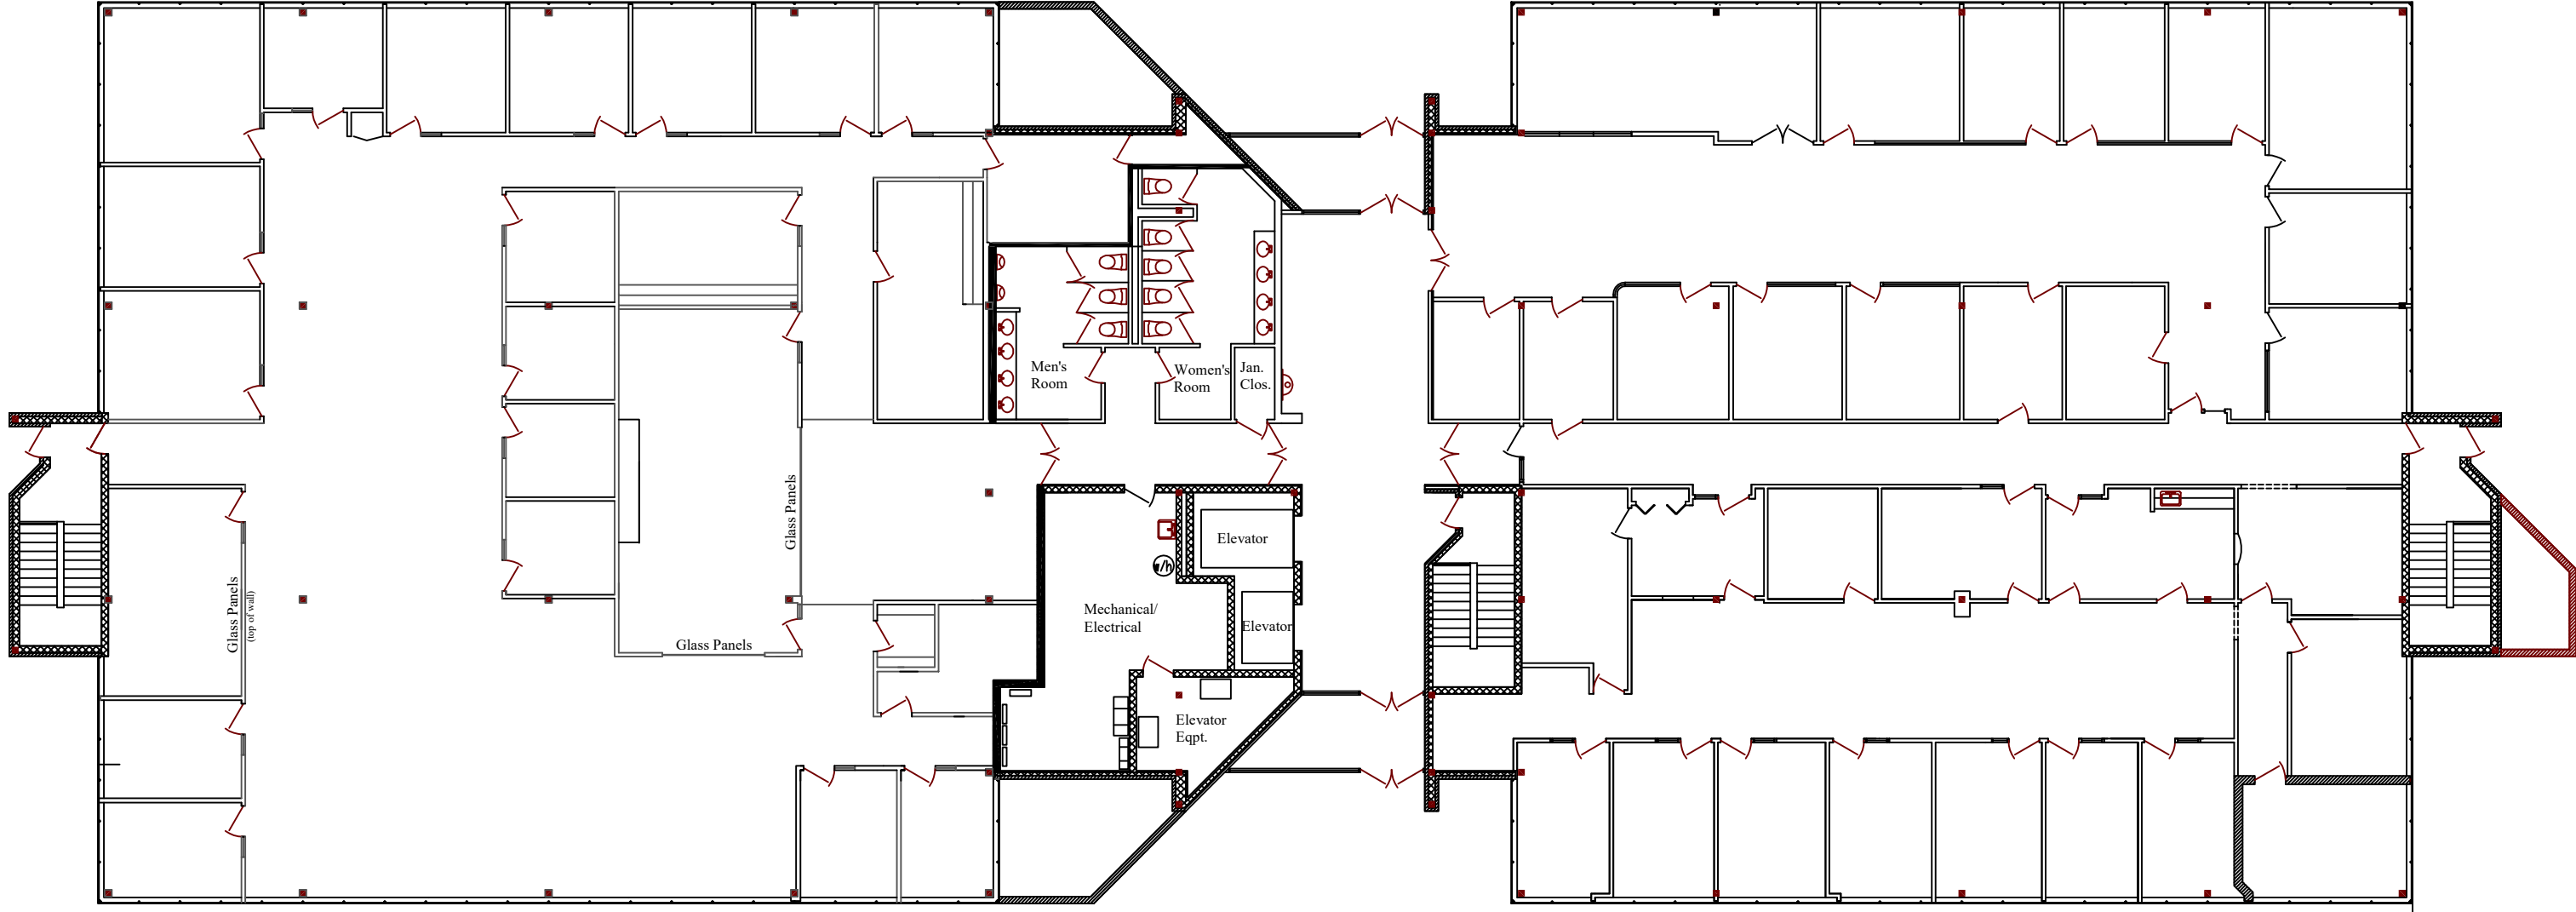

Hunters Square Office Building 1st Floor Plan

Suite 110
9,005 Rentable Sq. Ft.

Suite 100
8,930 Rentable Sq. Ft.

Minasian Management Company
248-348-4000
Manager@Mindevco.com