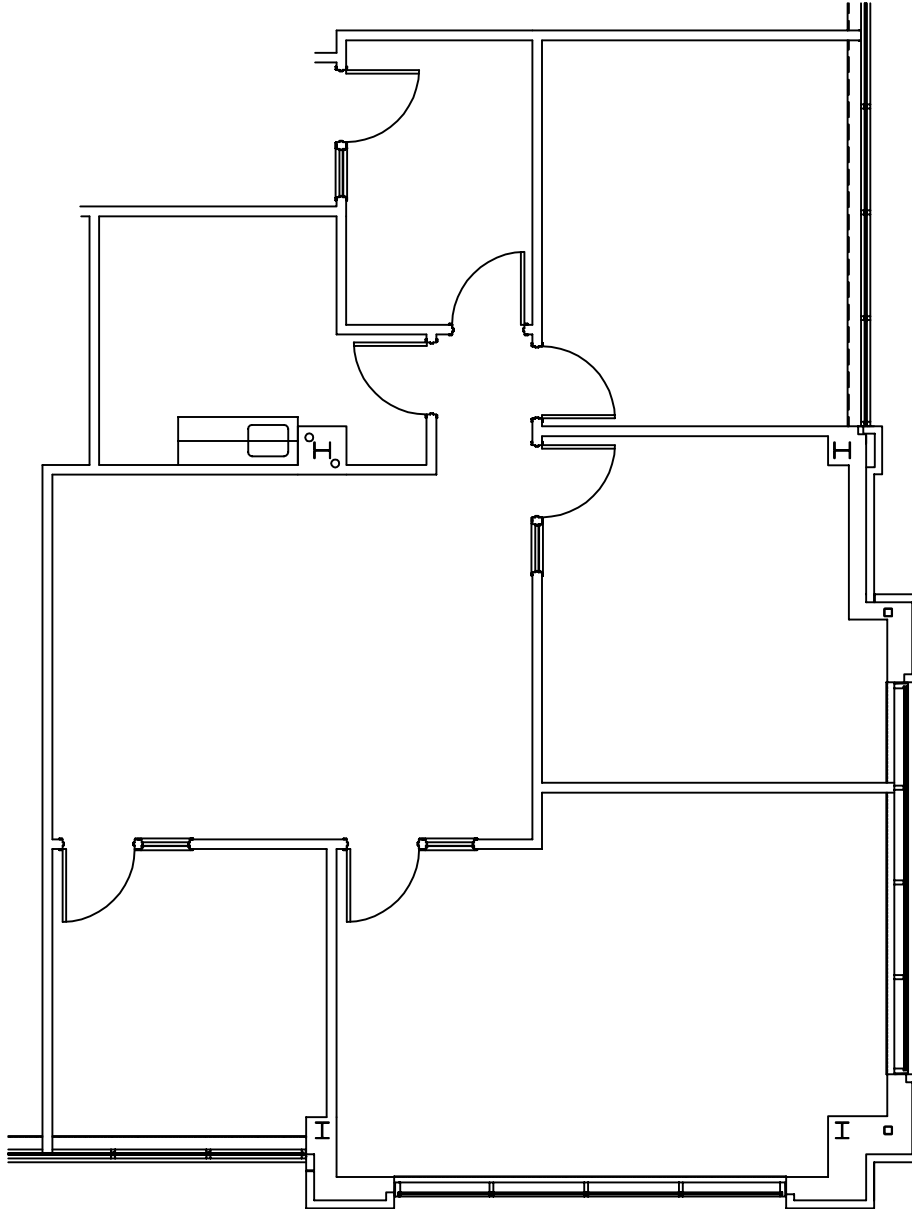

Pinnacle North Office Centre

Suite 200
1,726 rentable sq. ft.

Minasian Management Company
248-348-4000
Manager@Mindevco.com