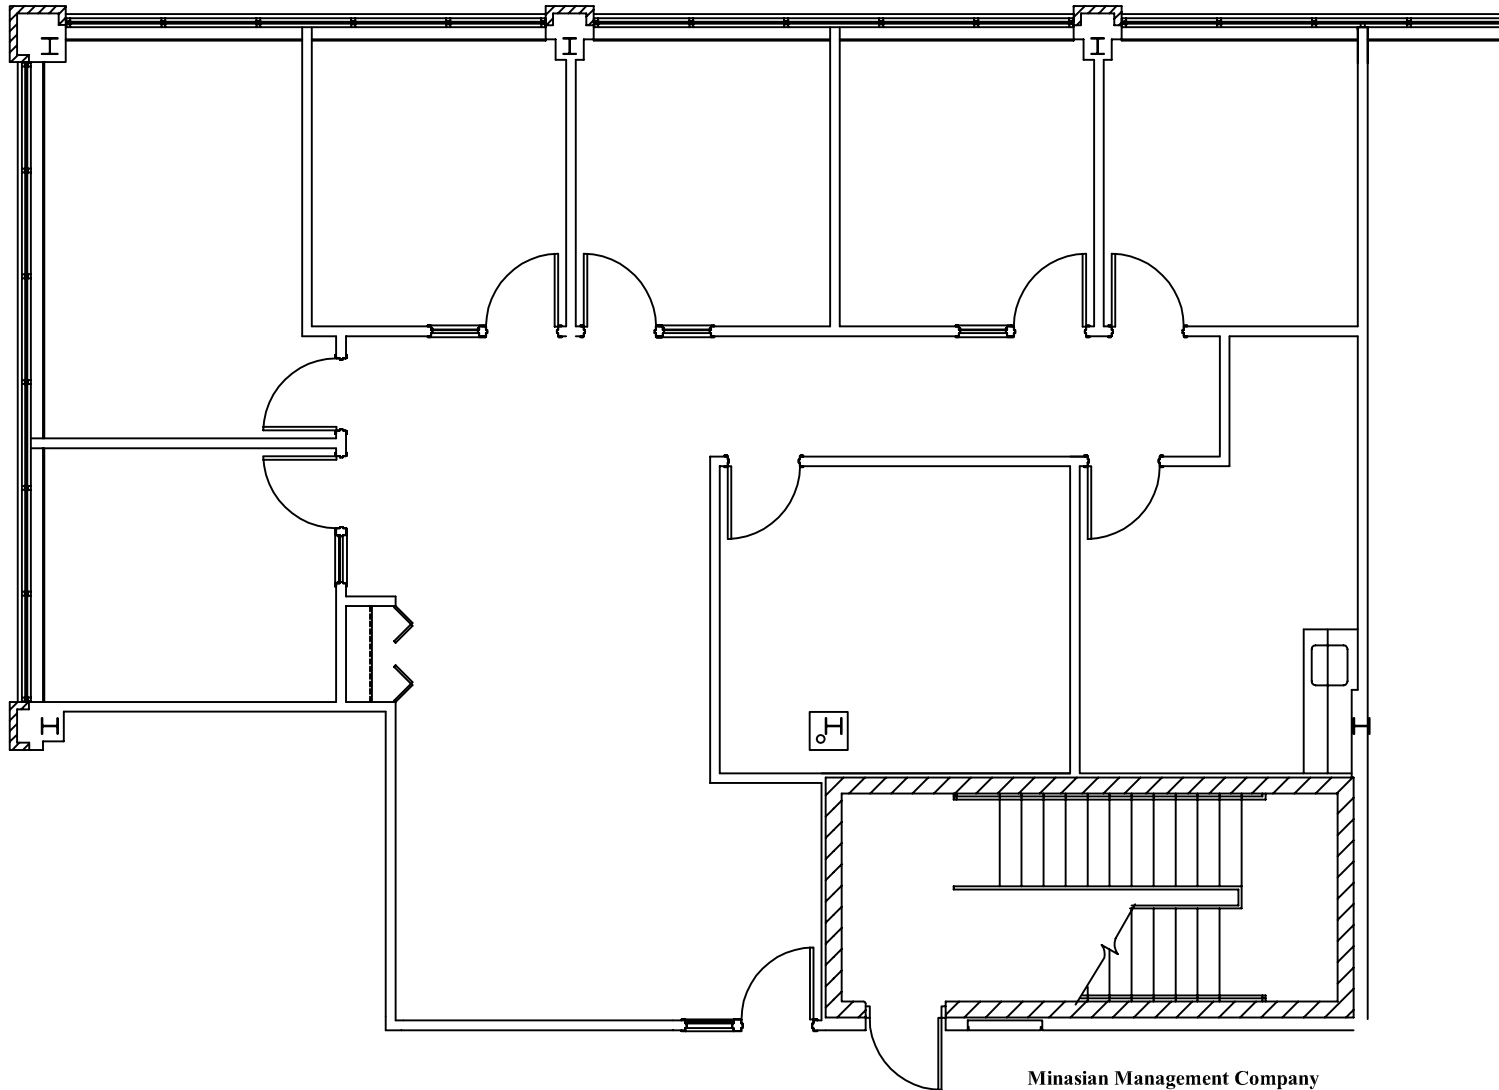

**Pinnacle North Office Centre**  
41850 West Eleven Mile Road  
Novi, Michigan

Suite 125 - 2,135 rentable sq. ft.

**Minasian Management Company**  
248-348-4000  
Manager@Mindevco.com