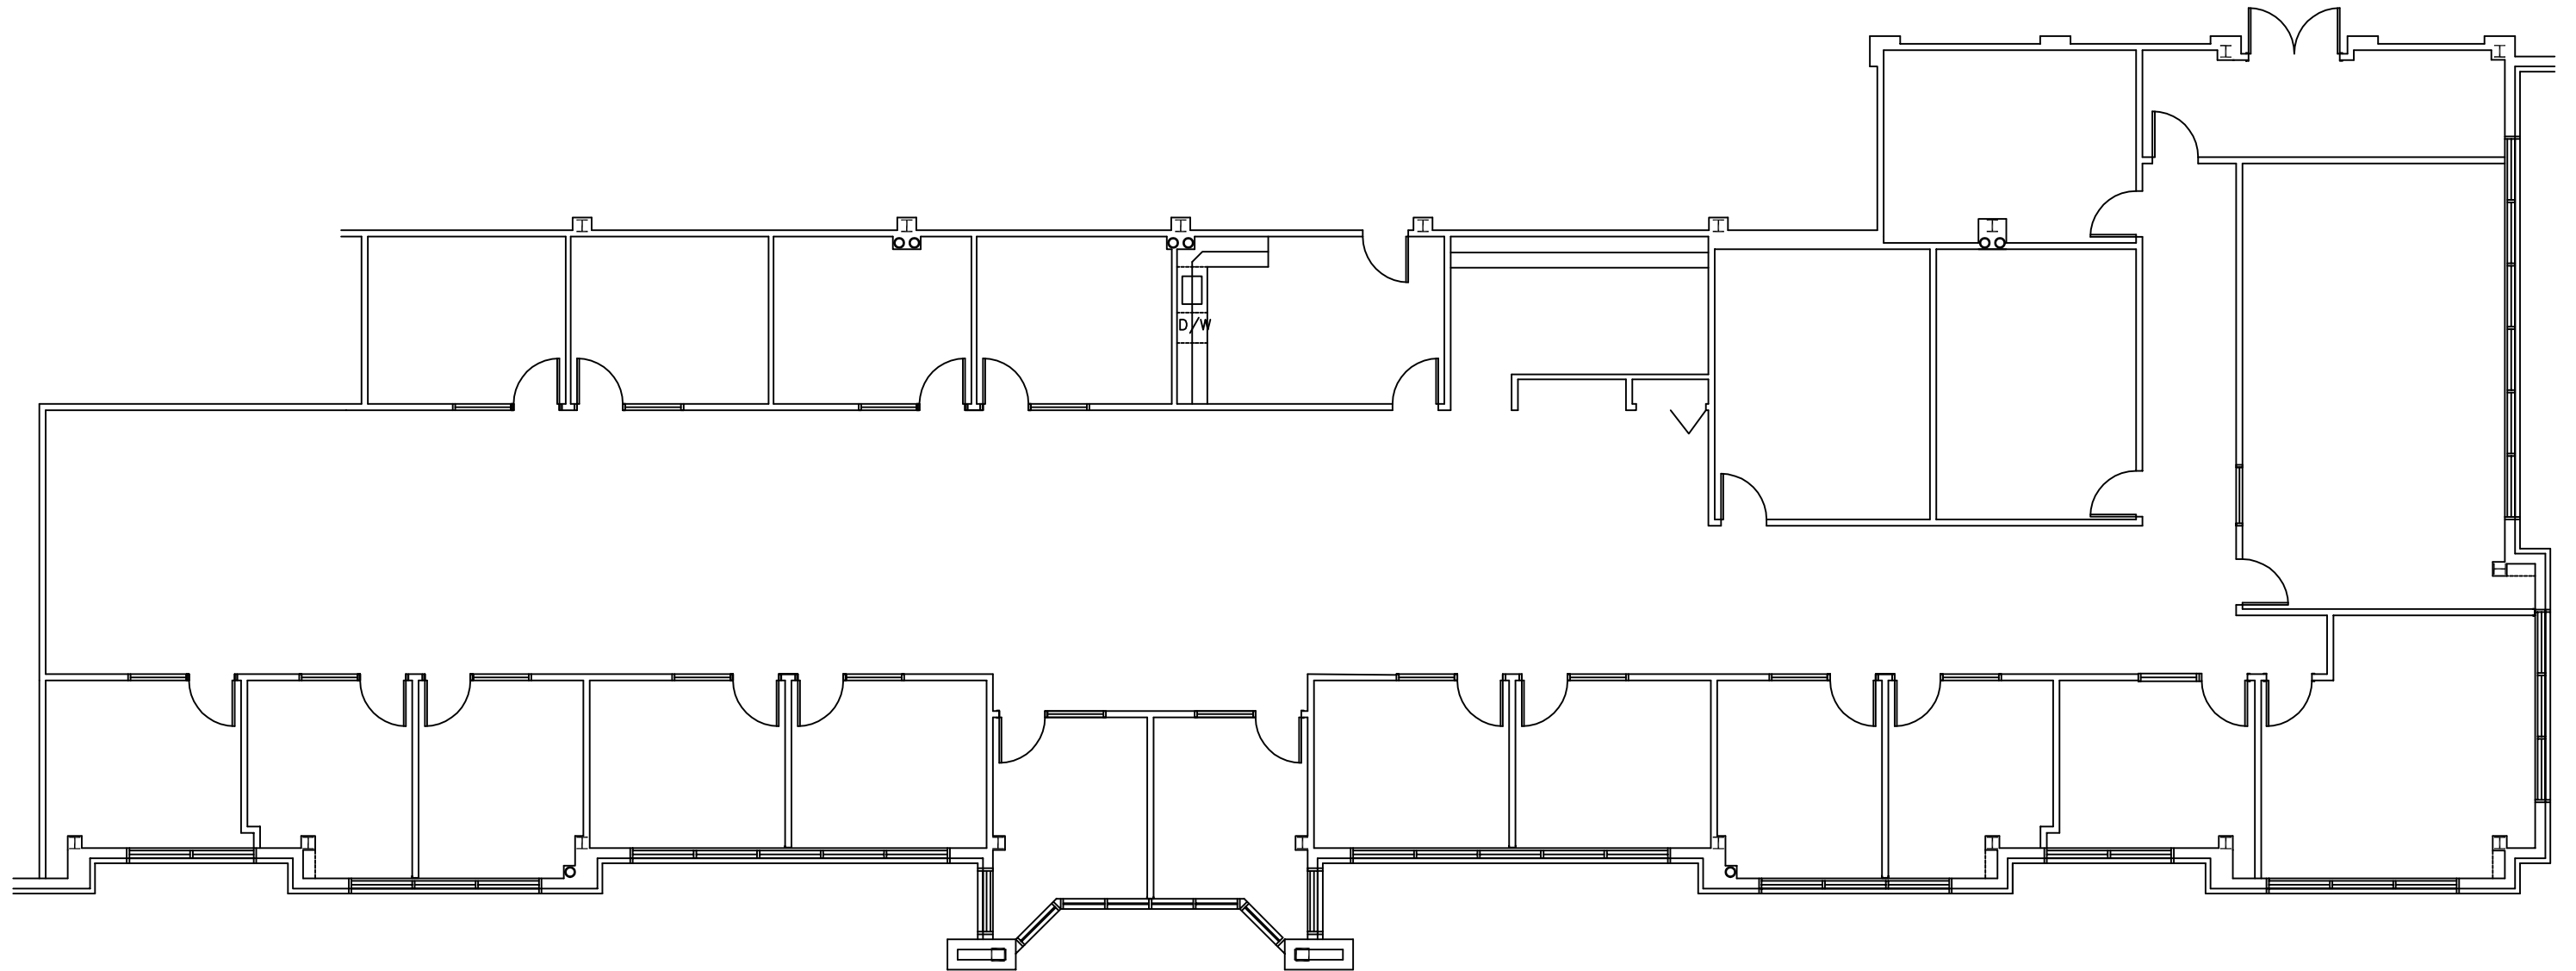

# Pinnacle South Office Centre

Suite 100  
approx. 8,043 sq. ft

**Minasian Management Company**  
248-348-4000  
Manager@Mindevco.com