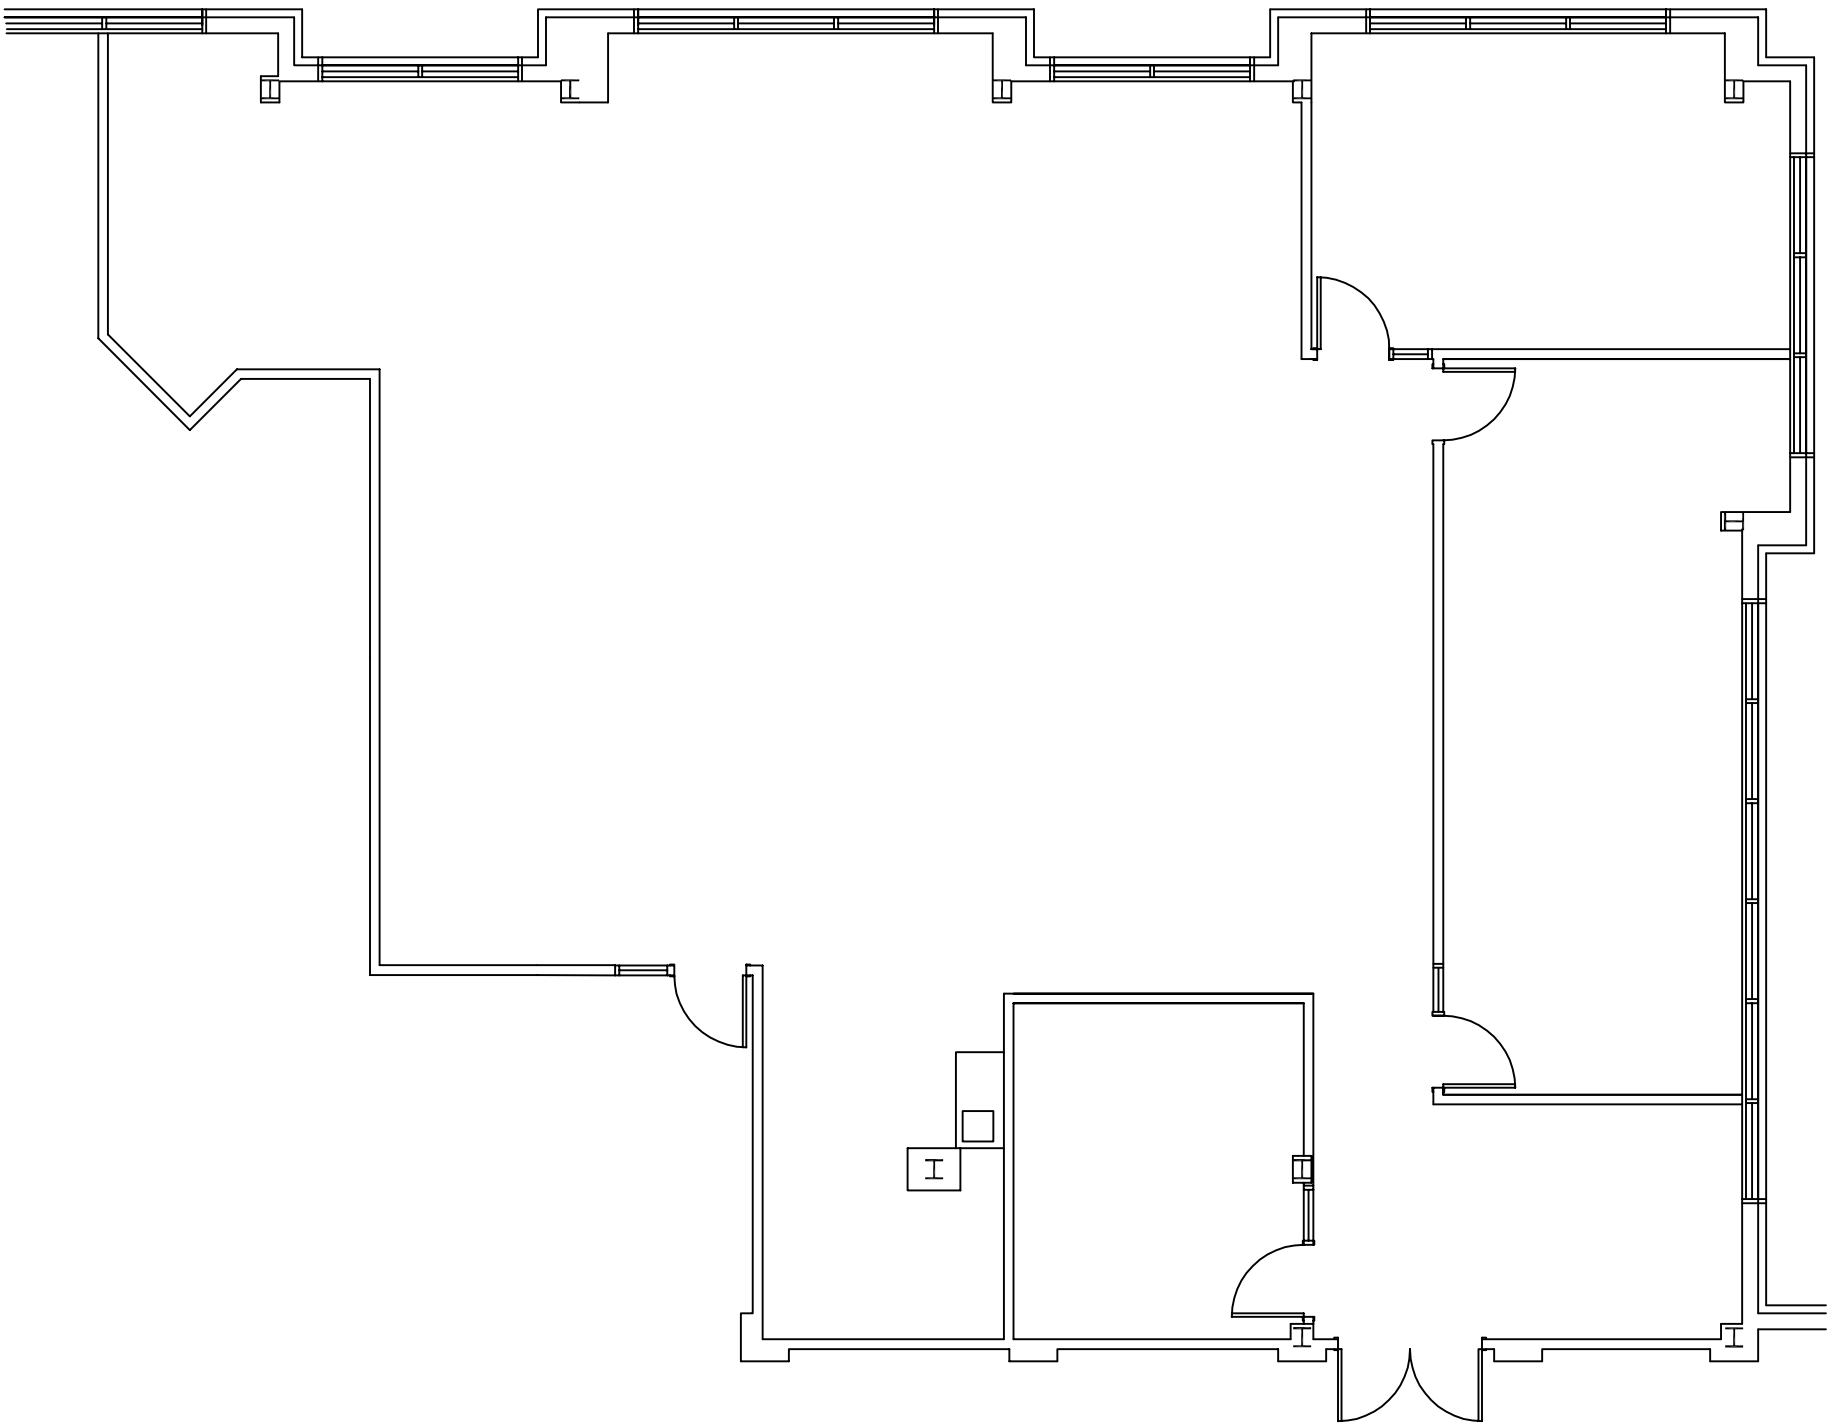

Pinnacle South Office Centre
41800 W. Eleven Mile Road
Novi, MI

Suite 105 - 3,512 sq. ft.

Minasian Management Company
248-348-4000
Manager@Mindevco.com