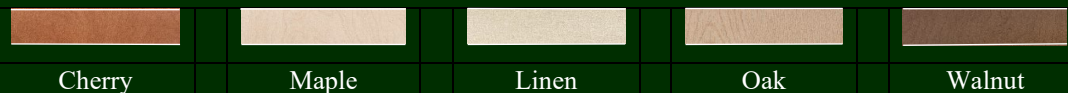

Customise Your Piece.

FRAME SIZES

16 × 19 - (\$250.00 CDN)
18 × 24 - (\$300.00 CDN)
24 × 30 - (\$350.00 CDN)

FRAME MATERIAL

Cherry
Maple
Walnut

FINISH OPTIONS

Semi Gloss
High Gloss

Face Materials

◆ **Custom Engraving Available** — Personalise your piece with a best score, special date, or message. Anything can be changed in the design. A \$20.00 minimum fee applies. All frames include hanging hardware pre-installed and ready to display.