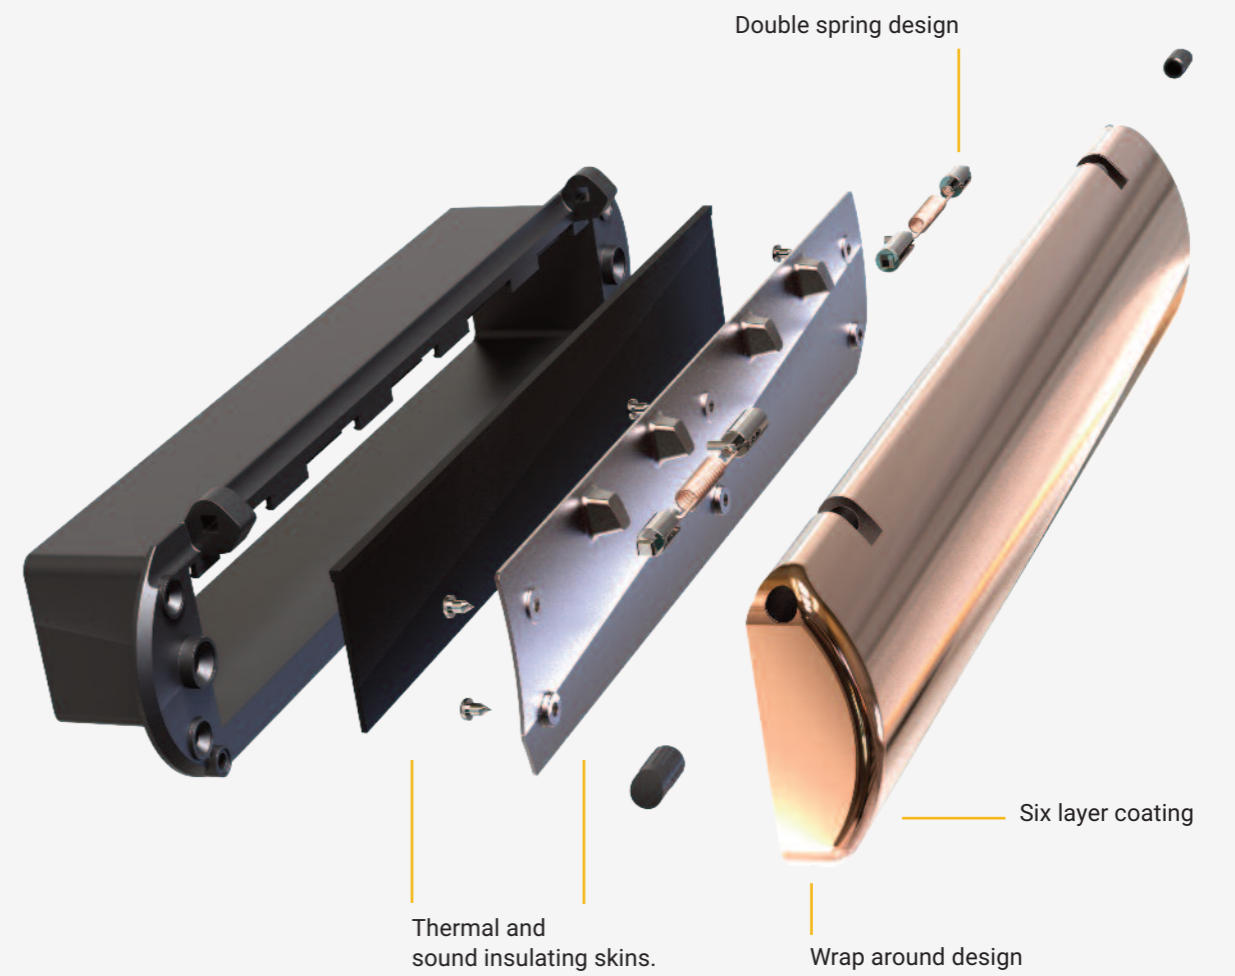

www.sweet-doors.co.uk Sweet is **#BRISANTSECURE**

Looks great. **For good.**

Numbers. Rounded up.

We've made the numbers fit,
without screws. Extra sweet.

7 colour options.

With chrome, gold, black, white, stainless steel, rose gold and new anthracite grey, there's a Sweet for everyone.

8000+ hrs

Sweet performance

240 hrs

Required for accreditation

Kerb appeal becomes curve appeal.

Sweet's unique edgeless design rethinks door furniture and creates long lasting beauty with design simplicity.

Better news. Multi-layer insulated letter box.

As well as looking great the Sweet letter box is really clever. The traditional frame and flap design is replaced with a single wrap around design to stop the elements creeping through the butt joints.

Two internal skins bring additional sound and thermal insulation.

Point smartphone here
to view in AR

Knockout.

The Sweet curved design ethos transforms the door knocker into a design statement.

It could be secure.
It could be smart.
It is Sweet.