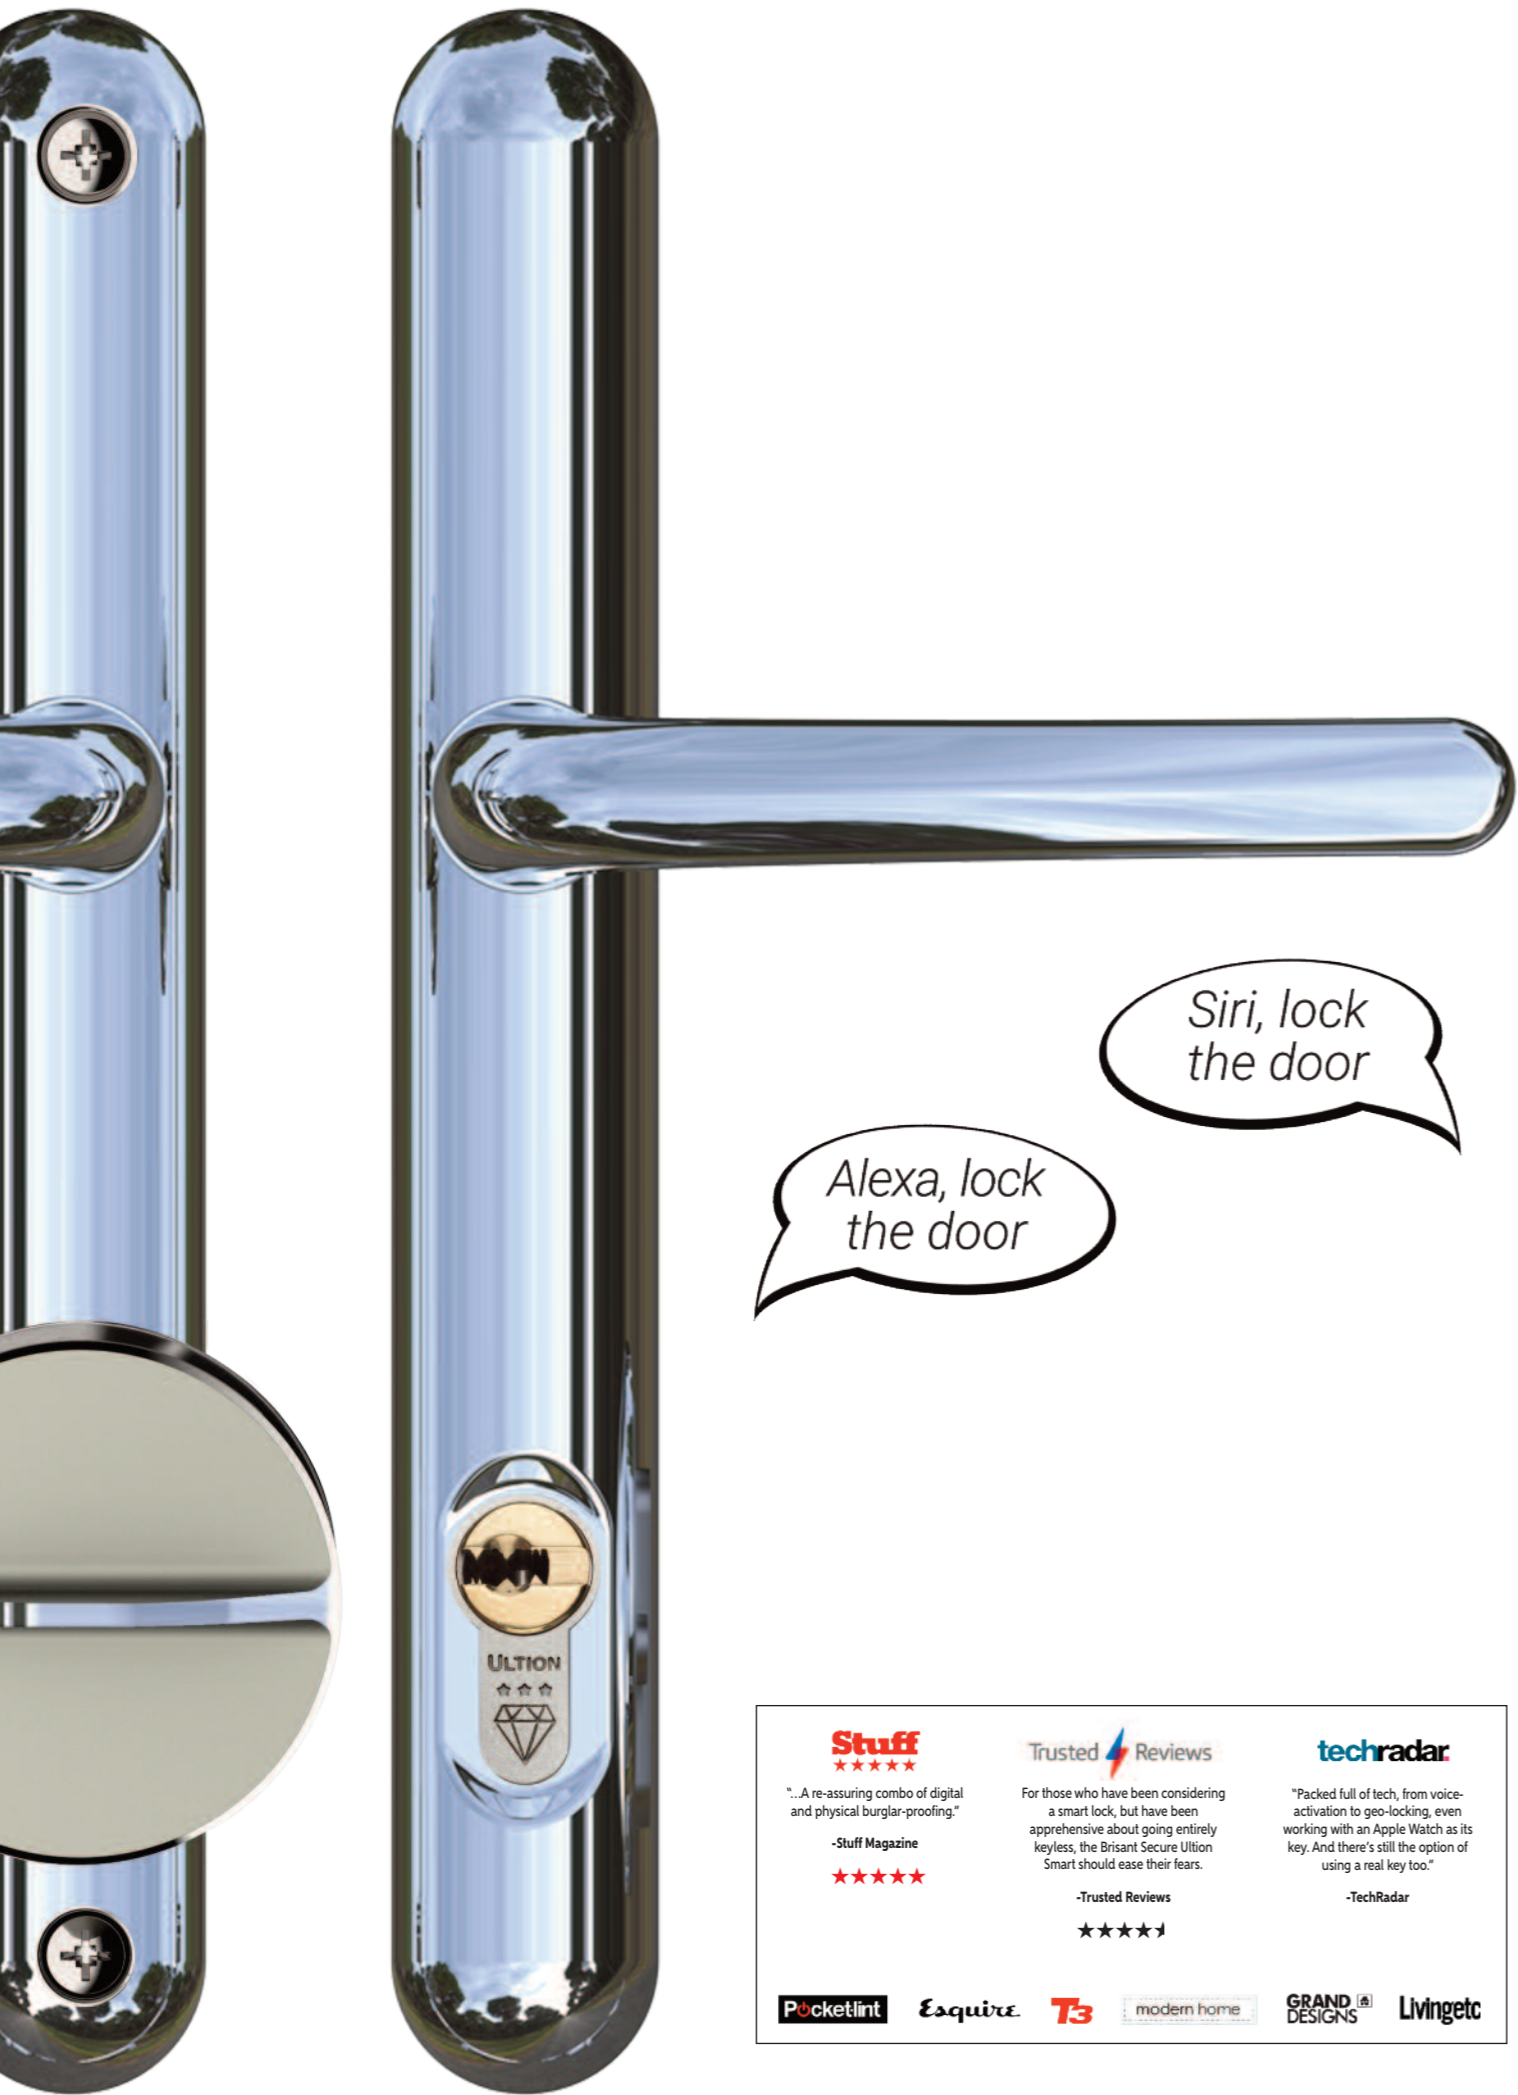

Better news. Multi-layer insulated letter box.

As well as looking great the Sweet letter box is really clever. The traditional frame and flap design is replaced with a single wrap around design to stop the elements creeping through the butt joints.

Two internal skins bring additional sound and thermal insulation.

Point smartphone here
to view in AR

Knockout.

The Sweet curved design ethos transforms the door knocker into a design statement.

It could be secure.
It could be smart.
It is Sweet.

The outside Sweet handle, security handle, and smart handle all look identical. The perfect option for a truly suited home.

Alexa, lock the door

Siri, lock the door

Stuff ★★★★★ "...A re-assuring combo of digital and physical burglar-proofing." -Stuff Magazine ★★★★★	Trusted Reviews For those who have been considering a smart lock, but have been apprehensive about going entirely keyless, the Brisant Secure Ultion Smart should ease their fears. -Trusted Reviews ★★★★★	techradar "Packed full of tech, from voice-activation to geo-locking, even working with an Apple Watch as its key. And there's still the option of using a real key too." -TechRadar			
Pocketlint	Esquire	T3	modern home	GRAND DESIGNS	Livingetc

Still Sweet. Just Smart.

Controlling your door locks from your smartphone, your watch, by voice command as well as a real key is clever. Combining this with Kitemarked Police preferred security and a £2000 security guarantee is smart.