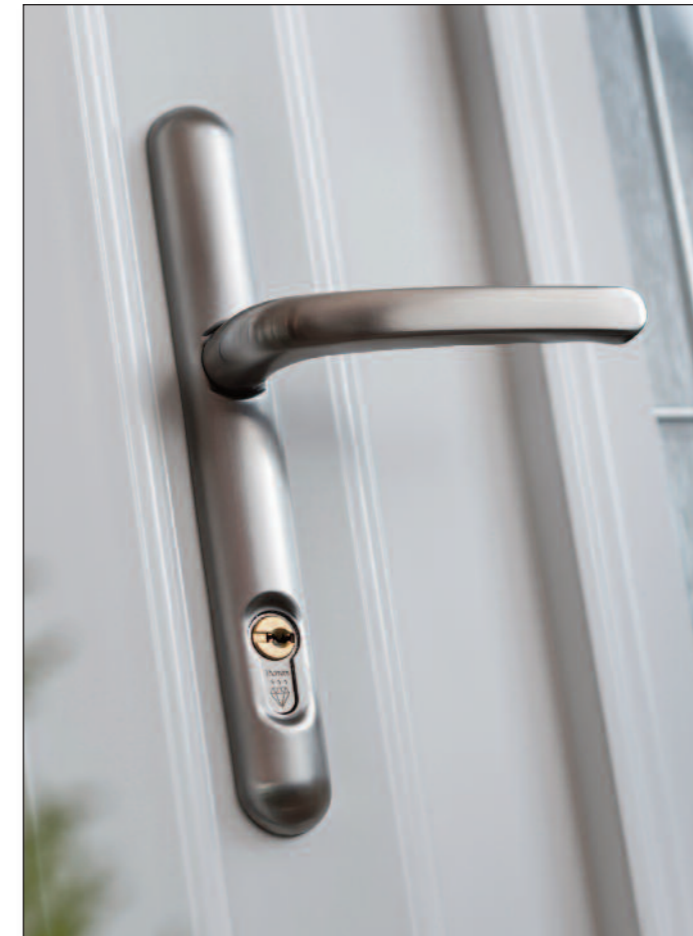

Better news. Multi-layer insulated letter box.

As well as looking great the Sweet letter box is really clever. The traditional frame and flap design is replaced with a single wrap around design to stop the elements creeping through the butt joints.

Two internal skins bring additional sound and thermal insulation.

Point smartphone here
to view in AR

Knockout.

The Sweet curved design ethos transforms the door knocker into a design statement.

It could be secure.
It could be smart.
It is Sweet.

The outside Sweet handle, security handle, and smart handle all look identical. The perfect option for a truly suited home.

Alexa, lock the door

Siri, lock the door

Stuff ★★★★★ "...A re-assuring combo of digital and physical burglar-proofing." -Stuff Magazine ★★★★★	Trusted Reviews For those who have been considering a smart lock, but have been apprehensive about going entirely keyless, the Brisant Secure Ultion Smart should ease their fears. -Trusted Reviews ★★★★★	techradar "Packed full of tech, from voice-activation to geo-locking, even working with an Apple Watch as its key. And there's still the option of using a real key too." -TechRadar			
Pocketlint	Esquire	T3	modern home	GRAND DESIGNS	Livingetc

Still Sweet. Just Smart.

Controlling your door locks from your smartphone, your watch, by voice command as well as a real key is clever. Combining this with Kitemarked Police preferred security and a £2000 security guarantee is smart.