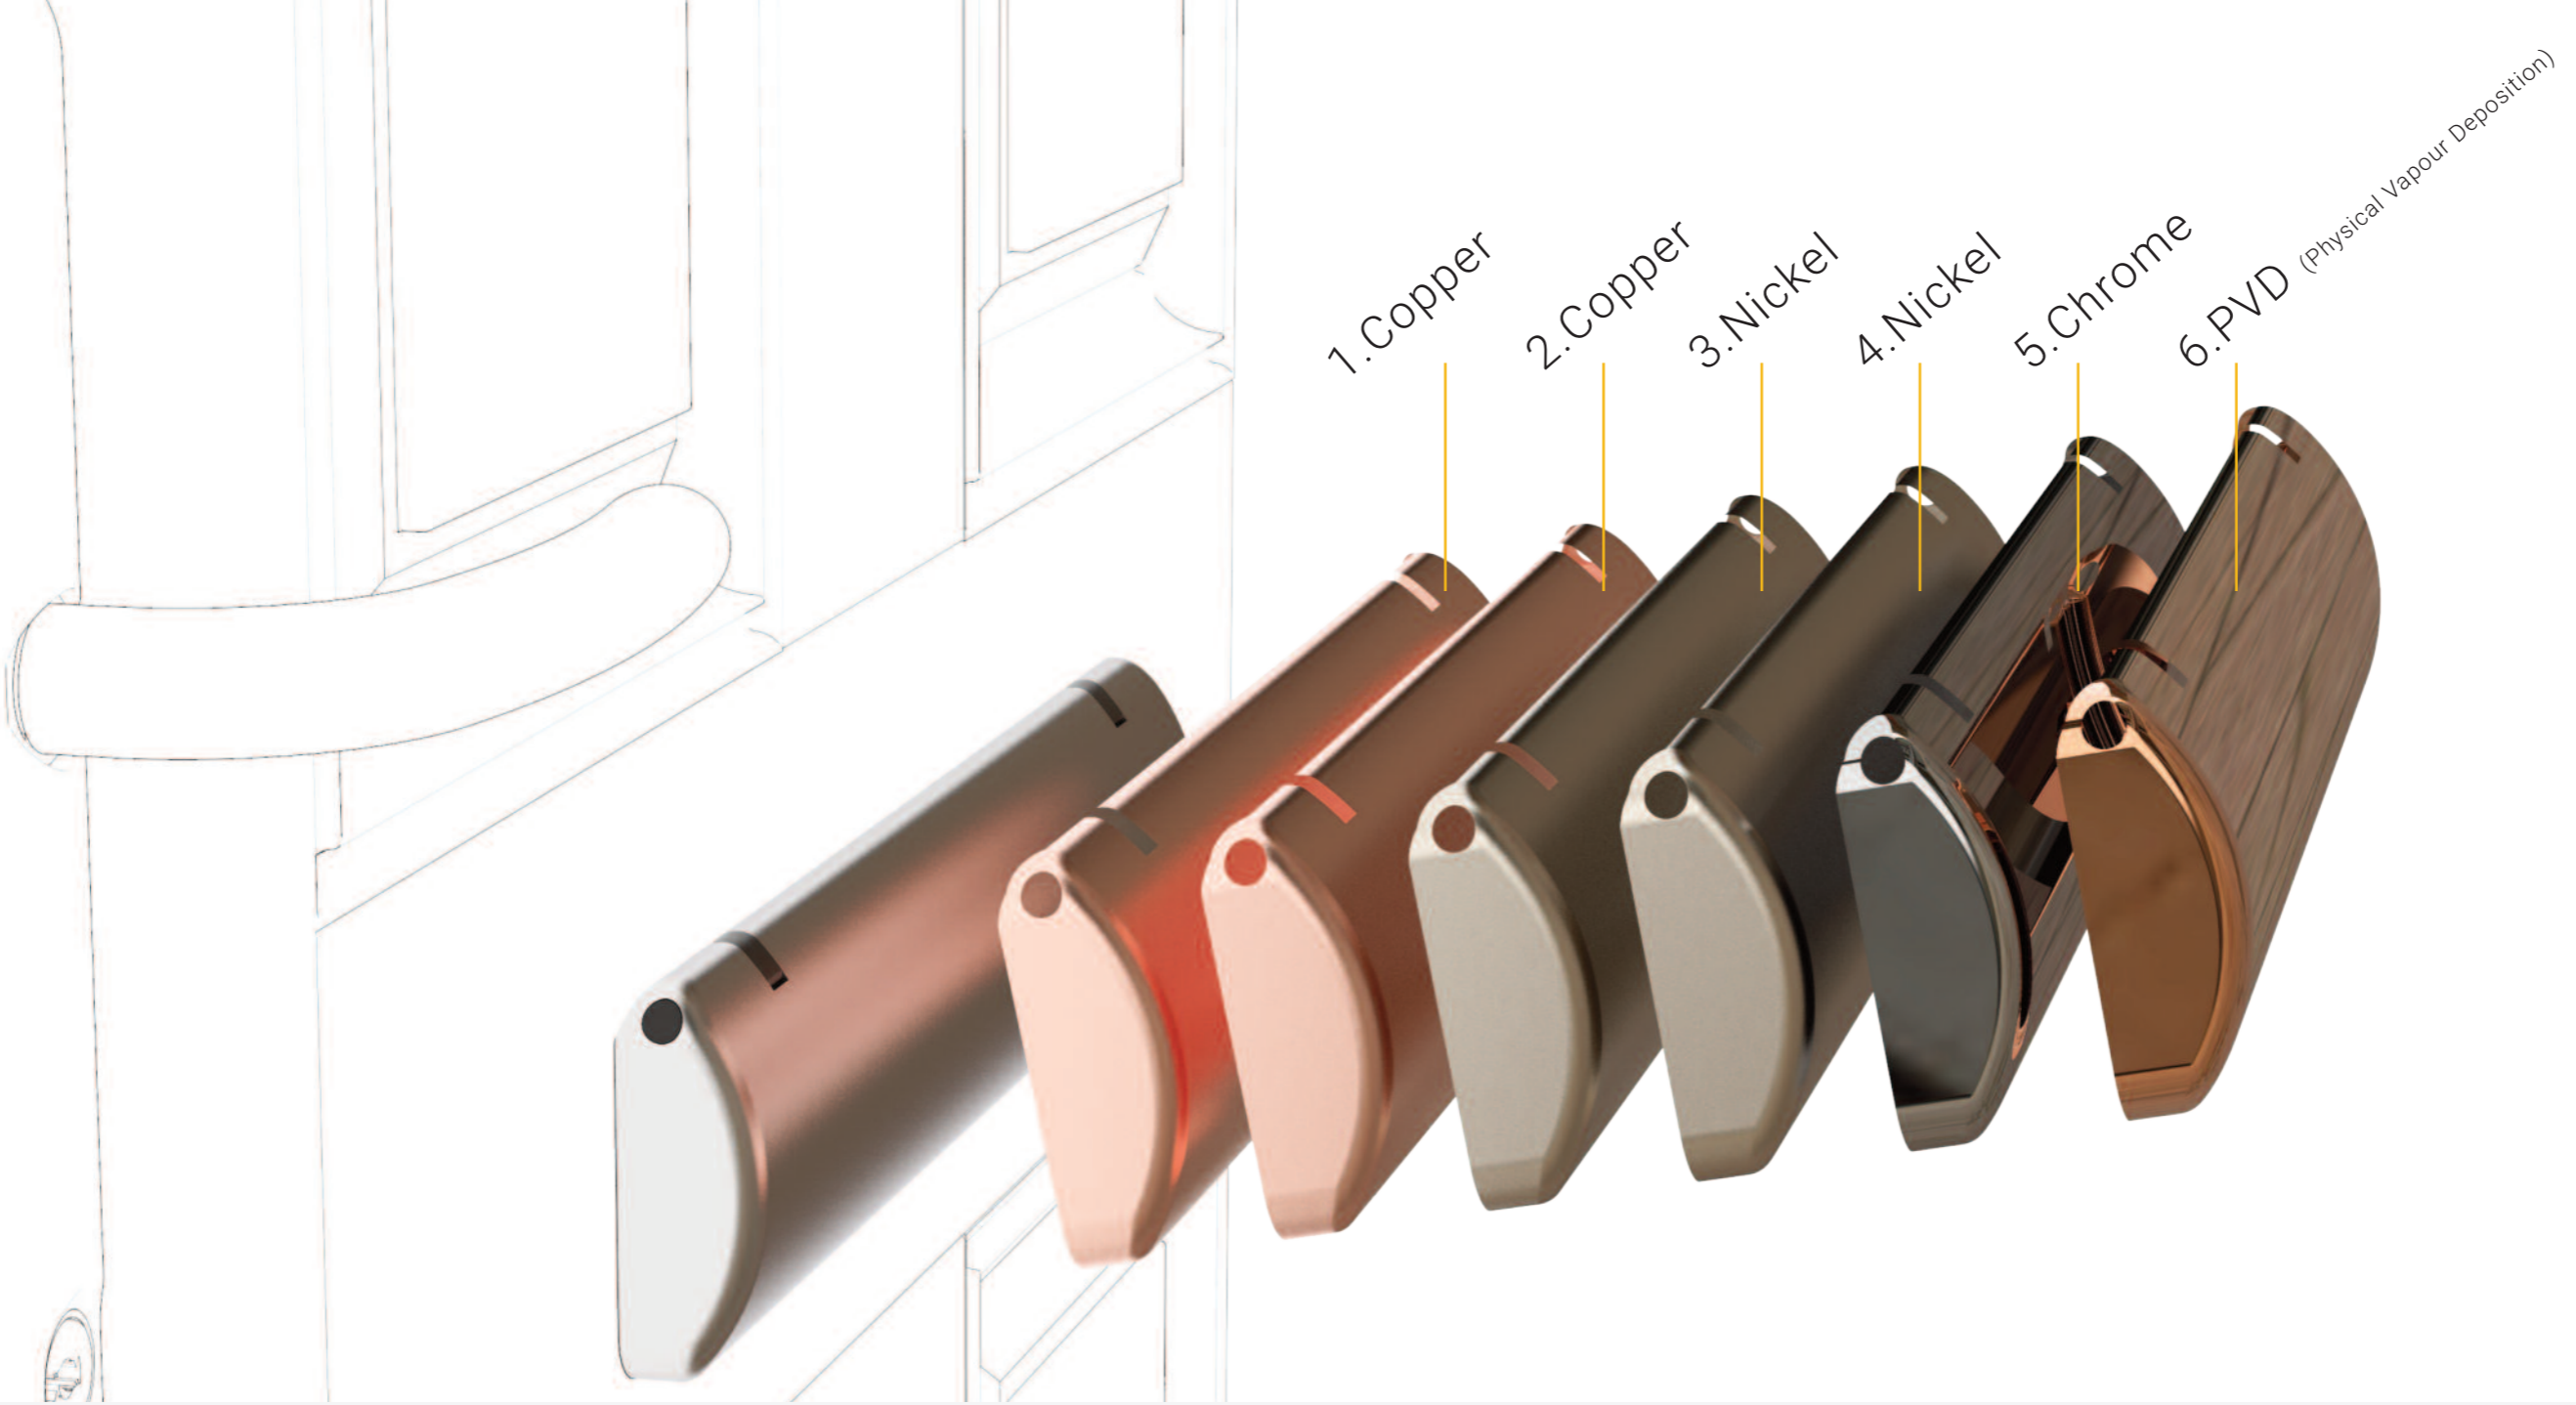

www.sweet-doors.co.uk Sweet is **#BRISANTSECURE**

Looks great. **For good.**

Numbers. Rounded up.

We've made the numbers fit,
without screws. Extra sweet.

7 colour options.

With chrome, gold, black, white, stainless steel, rose gold and new anthracite grey, there's a Sweet for everyone.

Protected with 6 layers
of armour.

We guarantee that your door furniture
will still be working and looking sweet for 20 years.

The six layers of armour kept Sweet looking great
after being hammered with salt water for over 8000
hours. The accreditation standard is only 240 hours.

8000+ hrs

Sweet performance

240 hrs

Required for accreditation

Kerb appeal becomes curve appeal.

Sweet's unique edgeless design rethinks door furniture and creates long lasting beauty with design simplicity.

Better news. Multi-layer insulated letter box.

As well as looking great the Sweet letter box is really clever. The traditional frame and flap design is replaced with a single wrap around design to stop the elements creeping through the butt joints.