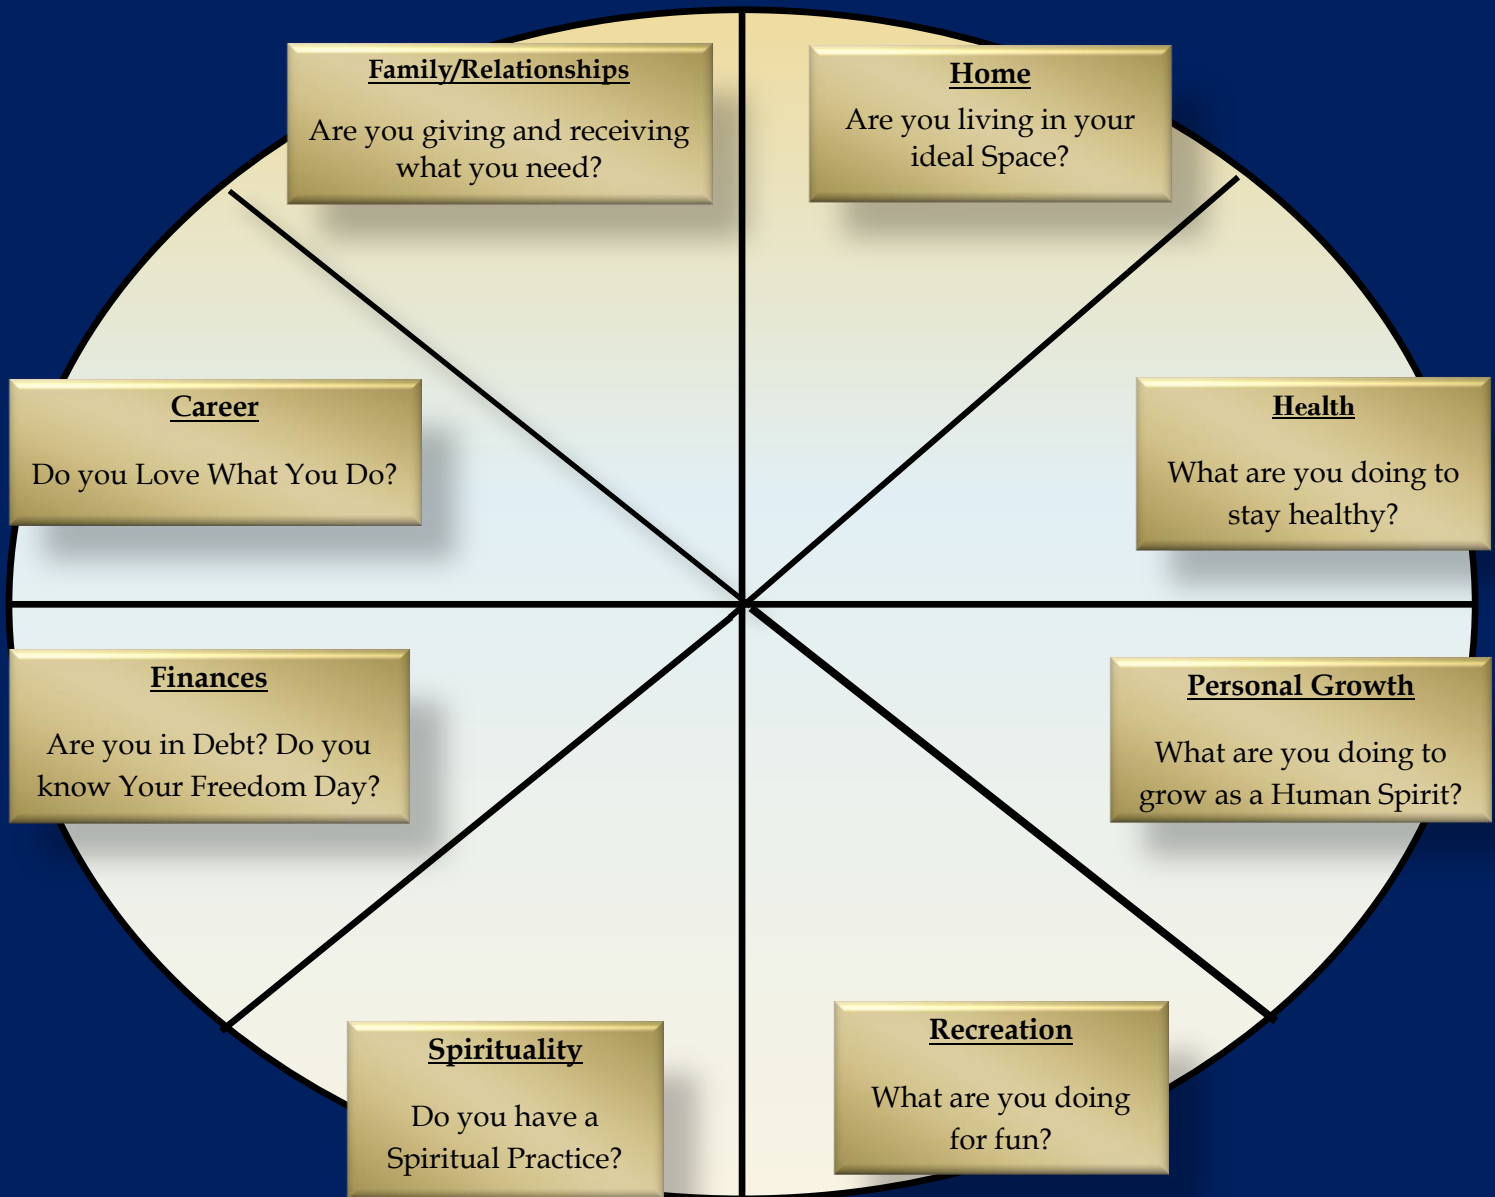

Come Home to Your Gold!

Passion Wheel

Clarifying Your Brilliance

On a scale of 1-10 with 10 being the best what are your numbers?

If you are not living all 10's check out my Tips for Living your 24 karat gold life!

www.marciaharper.com www.comehometoyourgold.com