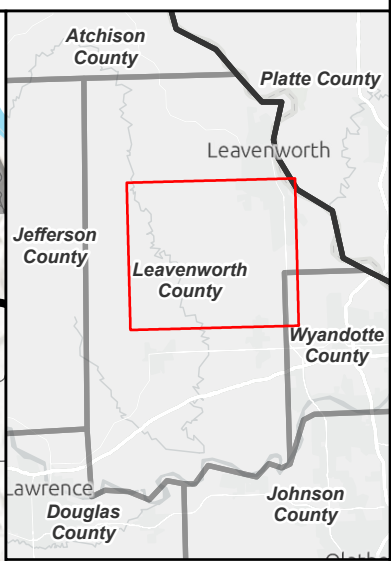

Rural Water District #8 - Leavenworth County, KS

Legend

- State Maintained Roads
- Road Surface**
- Gravel
- Hard Surface
- Minimum
- Private
- City Centerlines
- City Limits
- Sections

Water Districts

- R.W.D. # 8