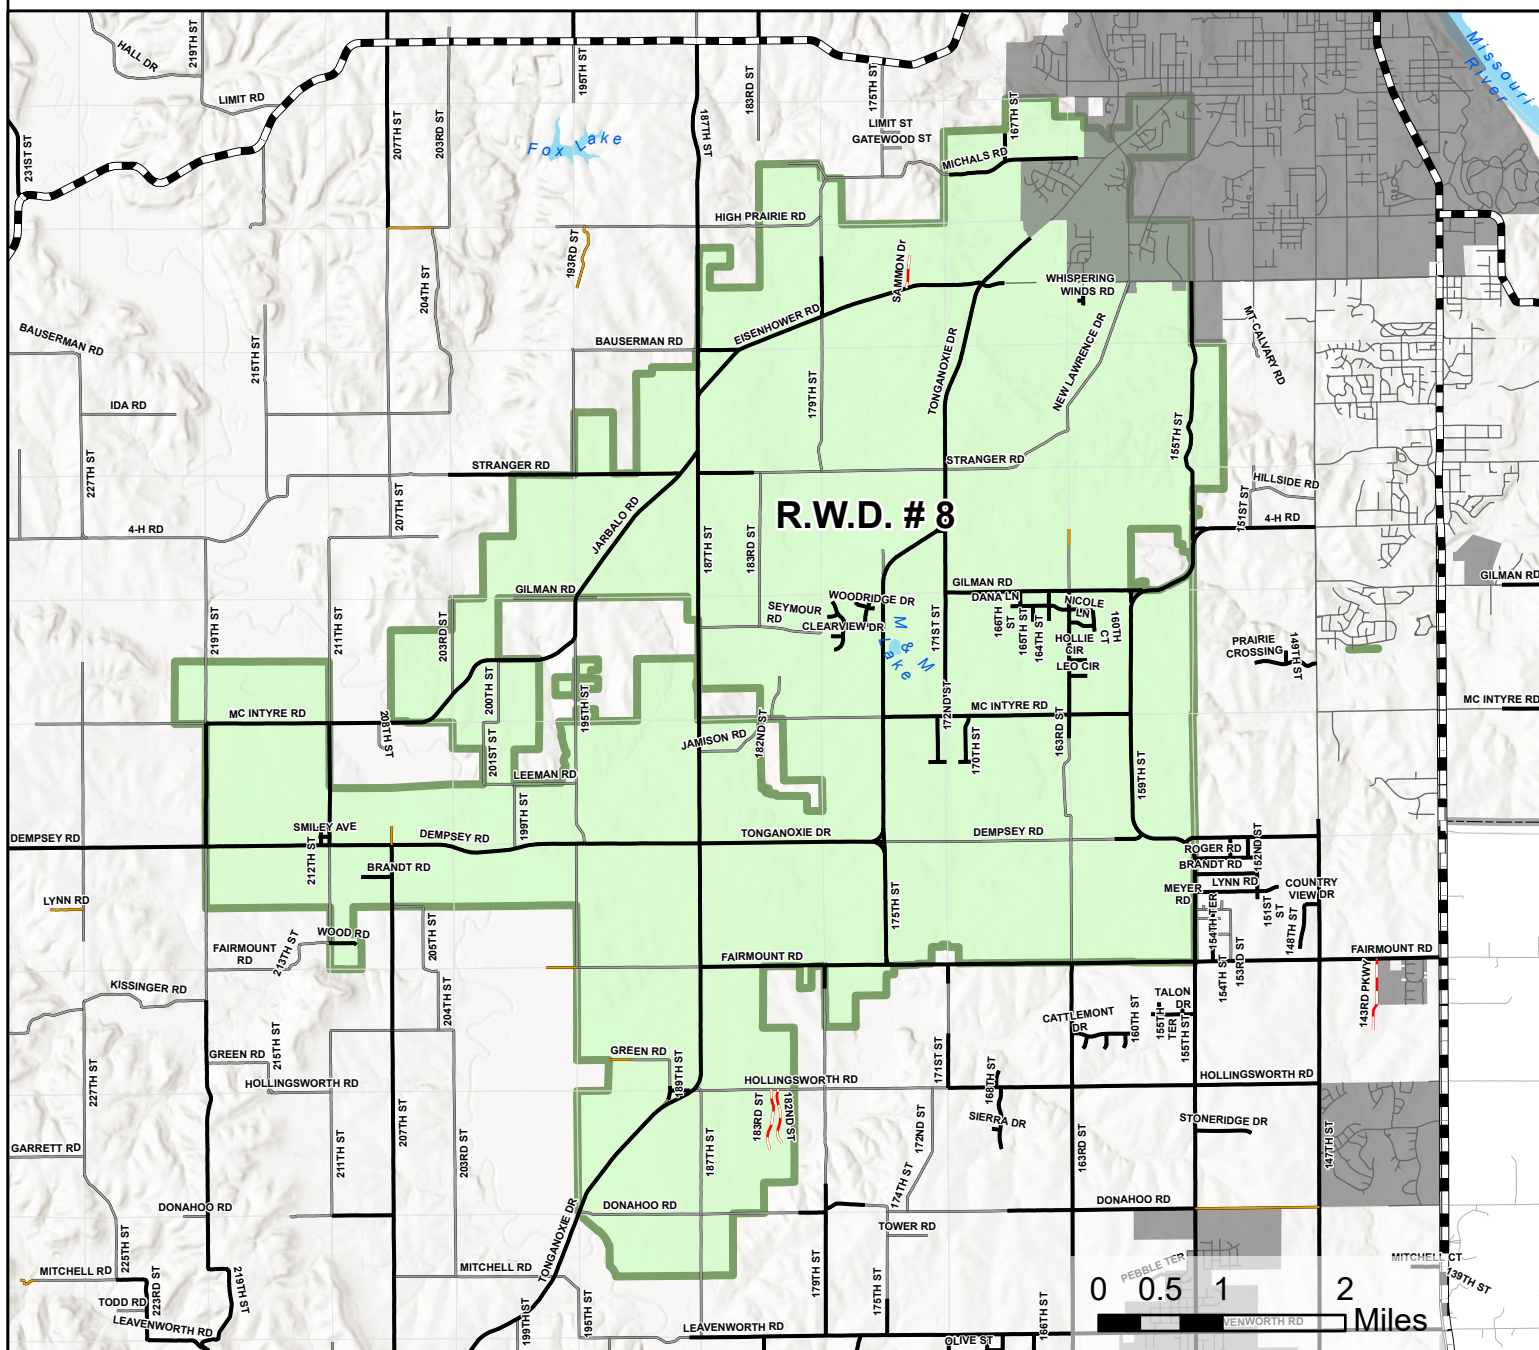

Rural Water District #8 - Leavenworth County, KS

Legend

- State Maintained Roads
- Road Surface**
- Gravel
- Hard Surface
- Minimum
- Private
- City Centerlines
- City Limits
- Sections

Water Districts

- R.W.D. # 8

Date: 4/29/2026