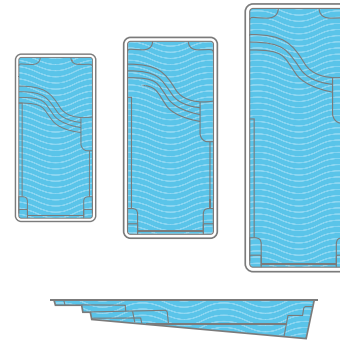

Aspen*

12' x 25' 5' 1" 14' x 30' 5' 6" 14' x 35' 5' 6"
16' x 35' 5' 6" 16' x 40' 5' 10"

Wet Deck*

14' x 8' 1'

Grand Spa*

11' 6" x 11' 10" 3'

Wading Pool*

9' x 9' 1' 6" 13.5' x 11.5' 1' 6"

You are by this NOTICE advised that pools manufactured by Thursday Pools are sold by independent dealers and dealerships. Each dealer is an independent business person, who is completely separate from the manufacturer, Thursday Pools. Each dealer is an independent contractor, and no dealer is an owner, agent (in fact or law), or employee of Thursday Pools, the manufacturer. Thursday Pools, the manufacturer, hereby DISCLAIMS any liability for an intentional or negligent act by any dealer, dealership or installer, or any damage to any Thursday Pools pool caused by an act of any dealer, dealership or installer.

1. All depths reflect the depth of the pool structure. Water depths may vary depending on the amount of water in the pool.
2. All measurements given reflect the dimensions of the pool to the exterior of the pool structure, and not the dimensions of the pool interior.
3. Additional specifications are available at thursdaypools.com.

*Non-Diving Pool
**Type 1 Diving Pool

840 Commerce Parkway, Fortville, Indiana 46040
T: 877-929-POOL (7665) F: 317-565-2674
Monday-Friday: 8am-5pm EST
Visit us at thursdaypools.com