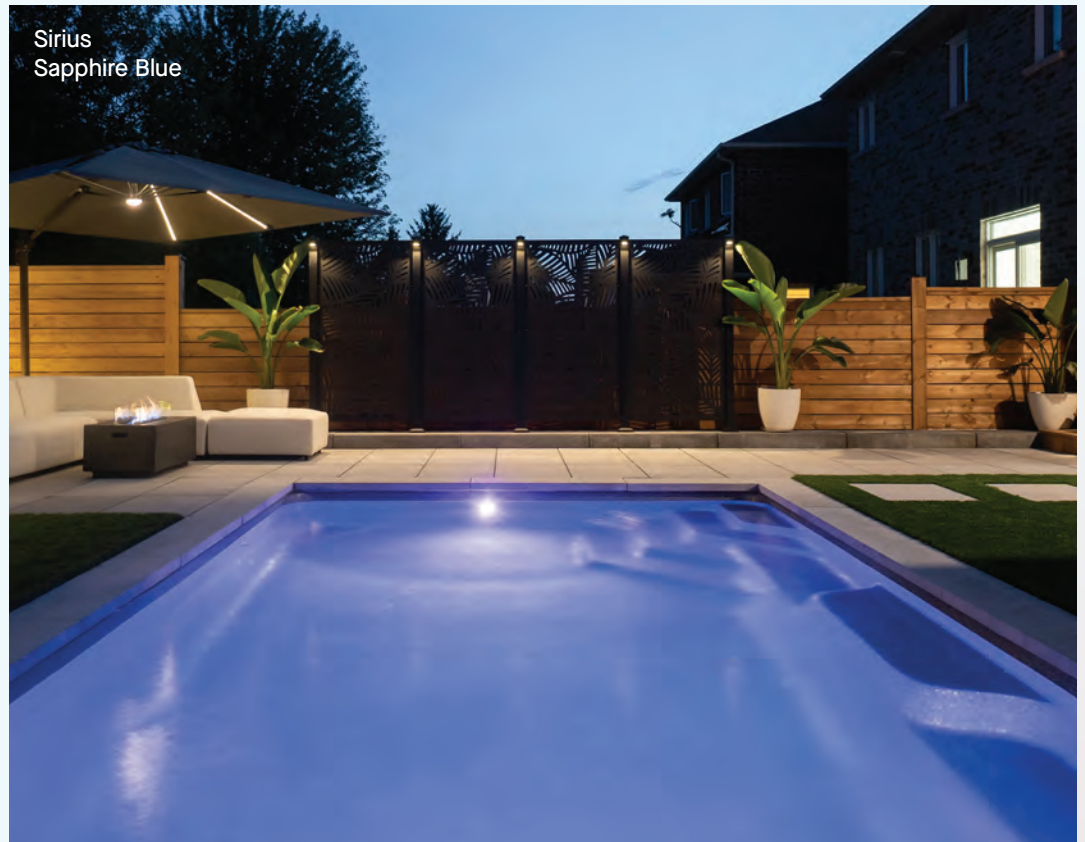

Sirius
Sapphire Blue