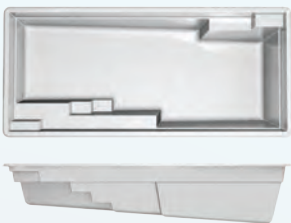

San Marino 12.26

12' 3" x 26' 10"

Depth: 4' to 5' 8"

Ships from: CA, FL, NC, OK, KN