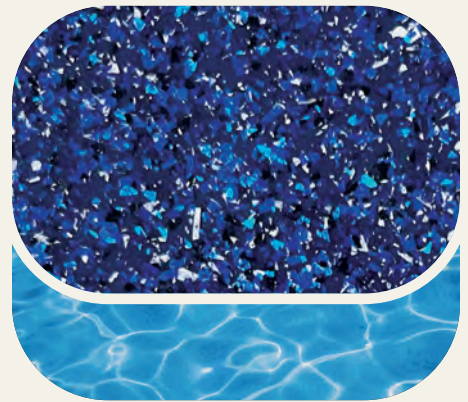

Rectangle Tanning Ledge
Sapphire Blue

Semicircle Tanning Ledge
Ocean Blue

Crystite Color

Choose from our stunning selection of vibrant Crystite Classic colors to set the perfect tone and reflect your personal style. For the **ultimate sparkle and brilliance**, explore our **Crystite Crystal** finishes—designed to deliver exquisite shimmer and create a pool that's not only luminous but irresistibly inviting.

Crystite Crystal

Sapphire Blue

Shale Grey

Ocean Blue

Water Color Appearance

CRYSTITE CLASSIC

Sapphire Blue

Coastal Bronze

Shale Grey

Ocean Blue

Night Sky

Whisper White

Water Color Appearance

Standard Gel Coat

These images illustrate the impact of the color and finish of the pool on the appearance of the water. Color variations may occur due to the nature of photography and printing. Patent pending for all Crystite Crystal finishes.