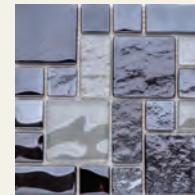

Soul

Deep obsidian and smoky quartz twist together with sparks of silver

NL-834
6×6 (Random Block) – Waterline
NL-1134
2×2 (1×1) – Inlaid