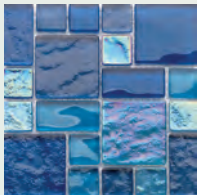

Night Life Series

Ballad

Iridescent and opaque blue squares and rectangles mix in a sweet song of bliss

NL-831
6×6 (Random Block) – Waterline
NL-1131
2×2 (1×1) – Inlaid