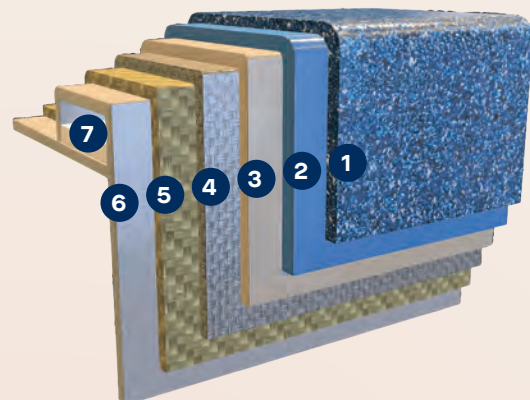

WHY FIBERGLASS

Discover Our Expert Craftsmanship

Quick, effortless installation: Escape to your backyard sooner. With fiberglass, your dream pool becomes a reality in just 3-6 weeks—versus 3-6 months for concrete pools.

Carefree maintenance: Fiberglass pools stay stunning with minimal effort. Our crystite gel coating resists algae growth, reduces maintenance costs, and keeps your pool sparkling.

Peace of mind: Save time and money in the long run. Fiberglass pools are not only the strongest in the industry, but also easier and less costly to repair—and they come with a limited lifetime warranty.

Smooth to the touch: The non-abrasive crystite gel coat surface of fiberglass feels silky to the skin for a gentle experience every time.

Perfect for saltwater lovers: Made from the same material as luxury yachts and boats, fiberglass pools are built to handle saltwater systems for a more harmonious and enduring swimming experience.

LATHAM'S ADVANCED COMPOSITE TECHNOLOGY

1. 1 Crystite Gel Coat
2. 2 Vinyl Ester Resin
3. 3 BiMax Radius Reinforcement
4. 4 Carbon-Infused Technology
5. 5 Aramid Fibers
6. 6 Woven Roving and Marine-Grade Resin
7. 7 Closed Reinforced Beam Construction