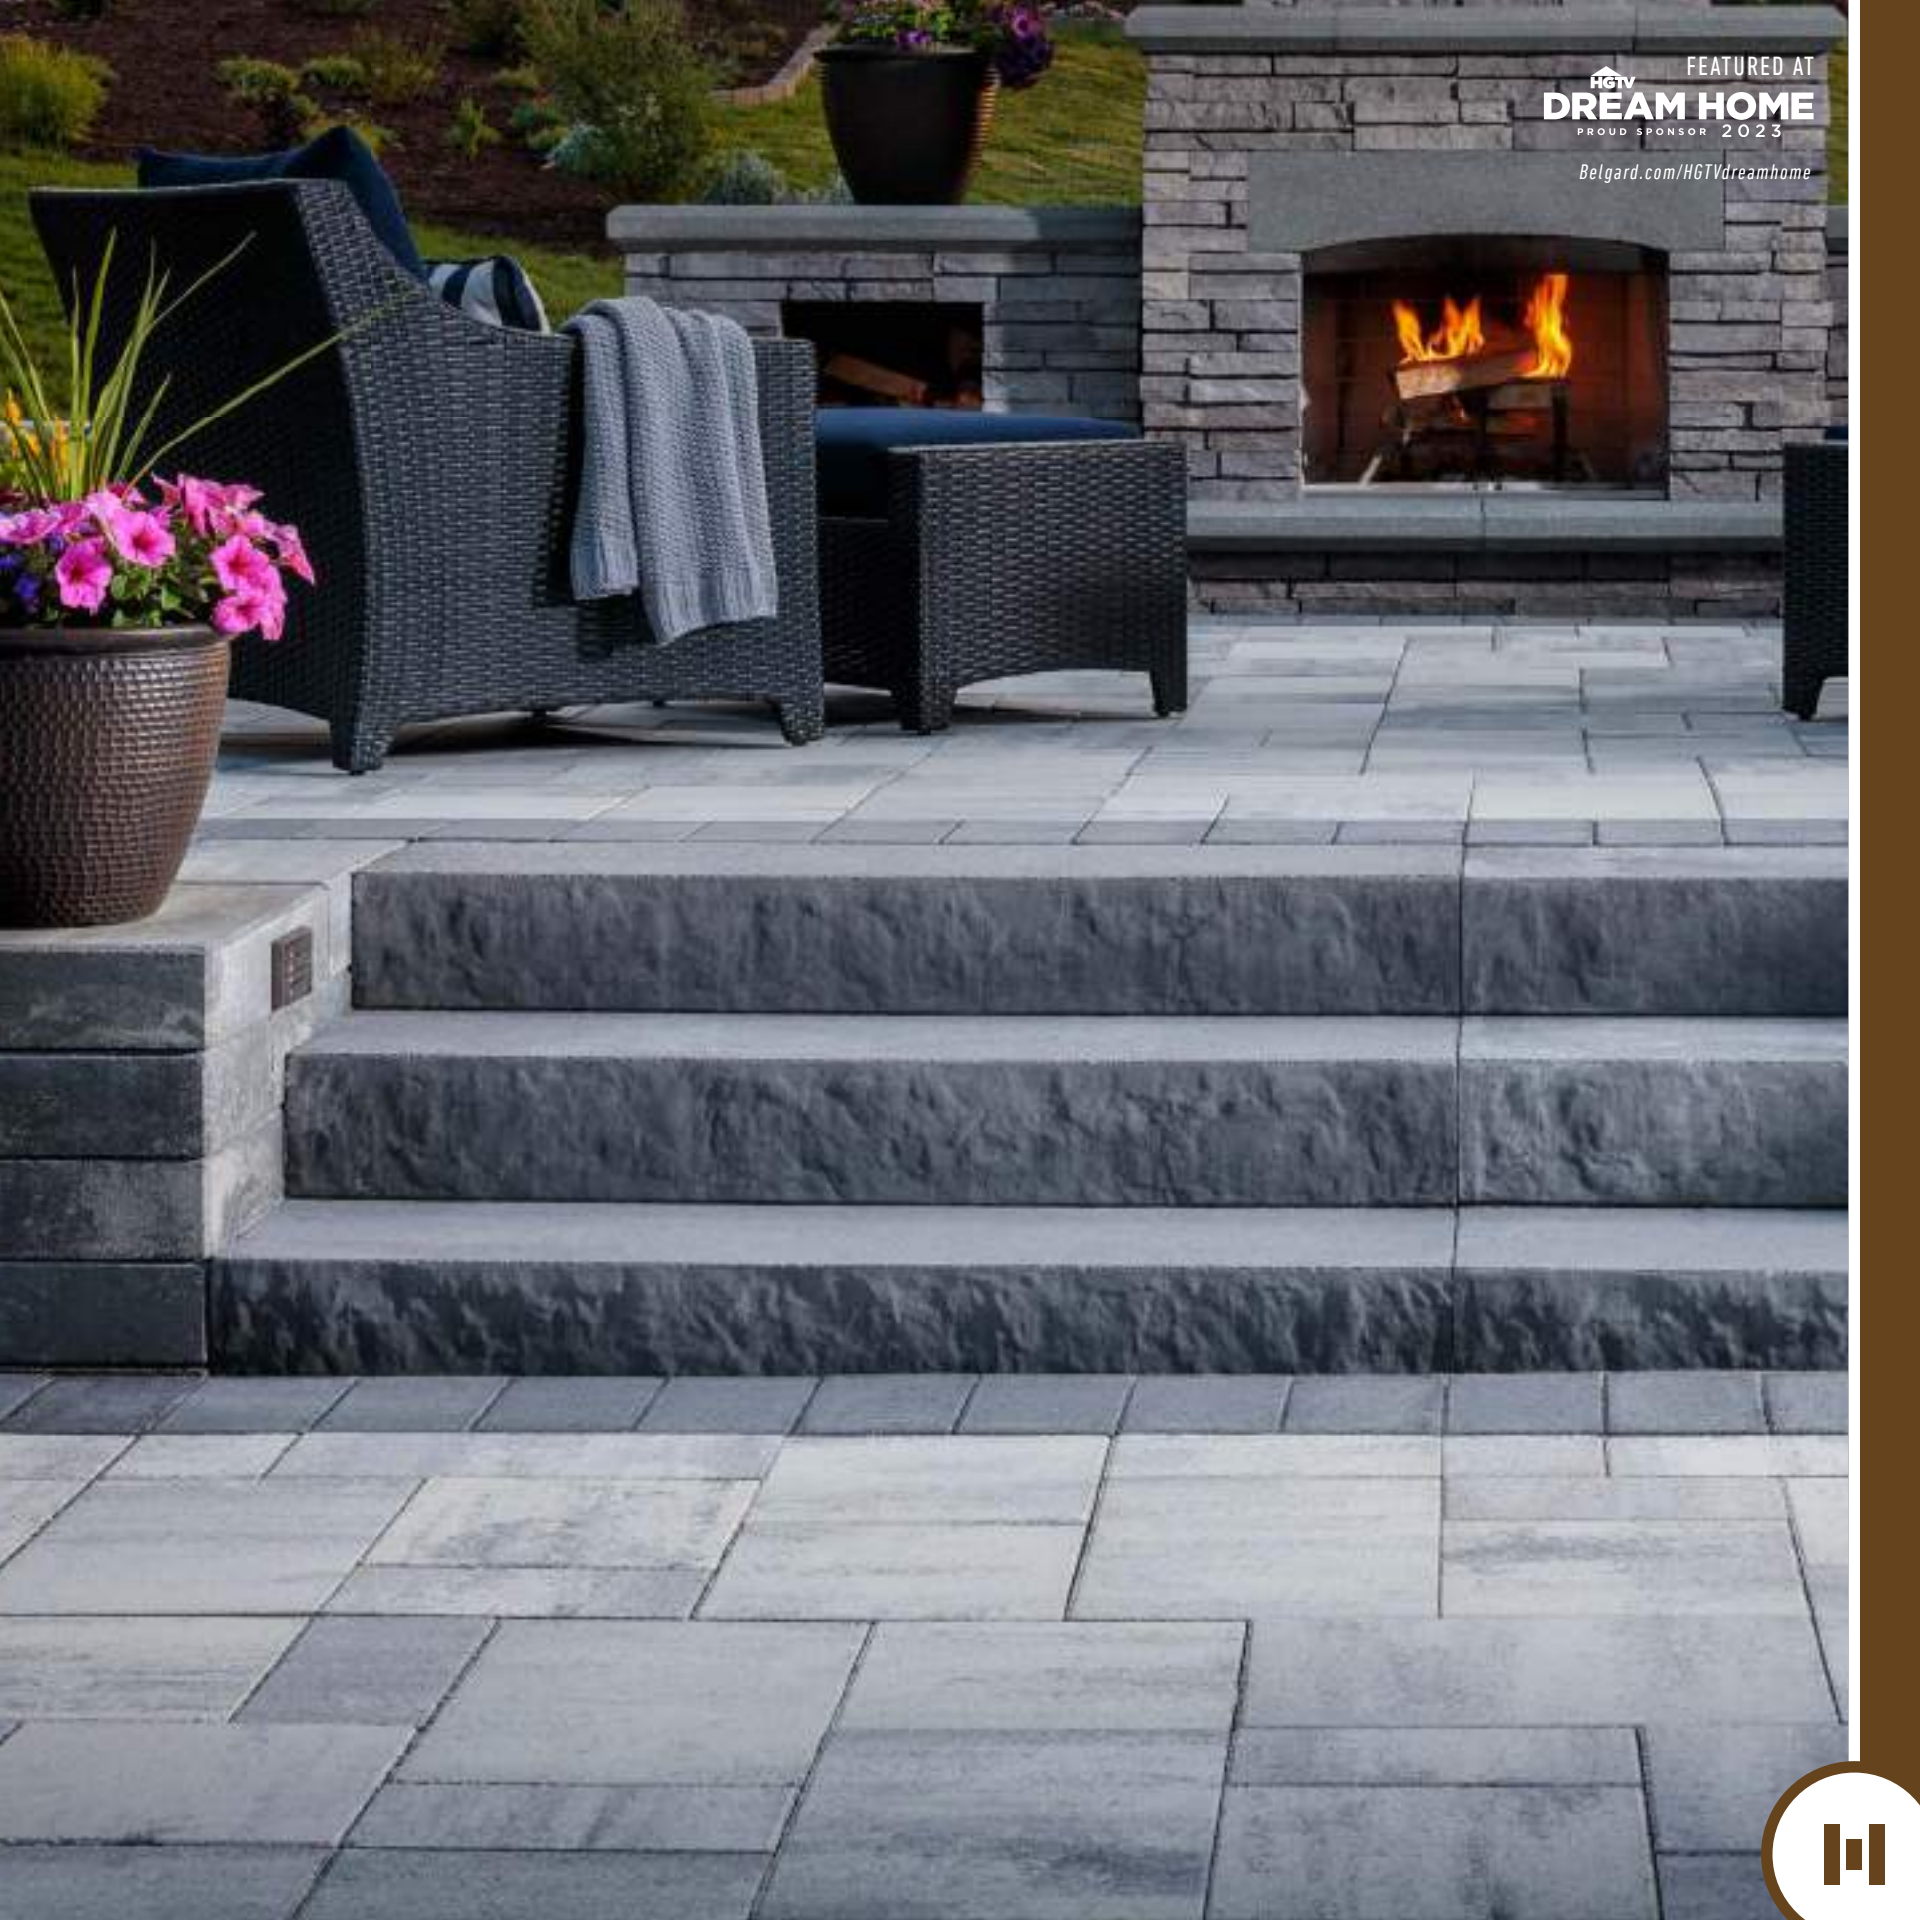

MOONLIGHT

FEATURED AT
HGTV
DREAM HOME
PROUD SPONSOR 2023

Belgard.com/HGTVdreamhome

FROM YOUR
Door

TO YOUR
FenceLine

The Oldcastle APG family of brands goes beyond Belgard pavers and walls to provide everything you need to complete your outdoor living space. In these pages, learn more about our other brands that you can trust to pair effortlessly with Belgard and bring your complete outdoor living vision to life.