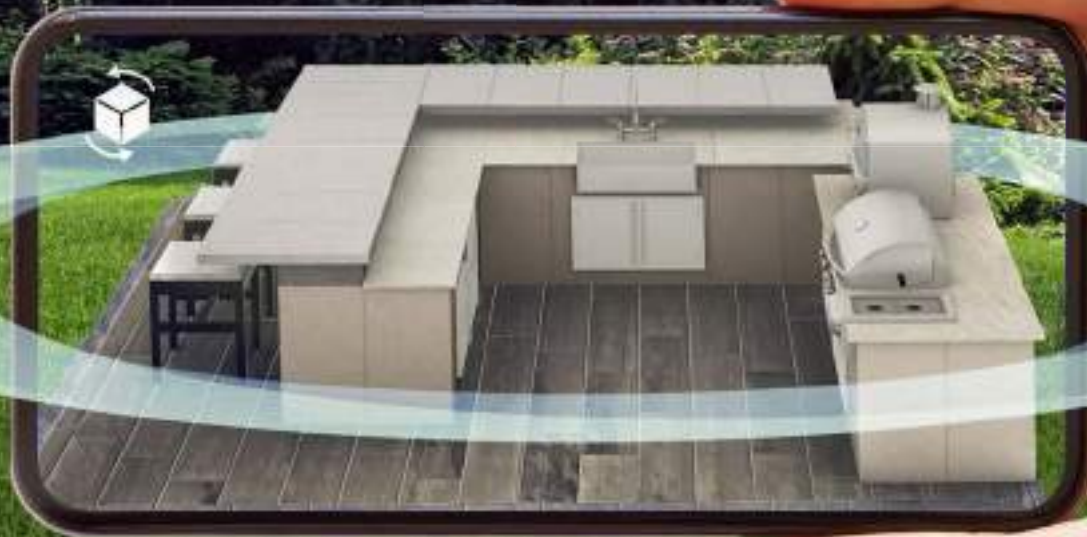

[BELGARD]
ROOMS