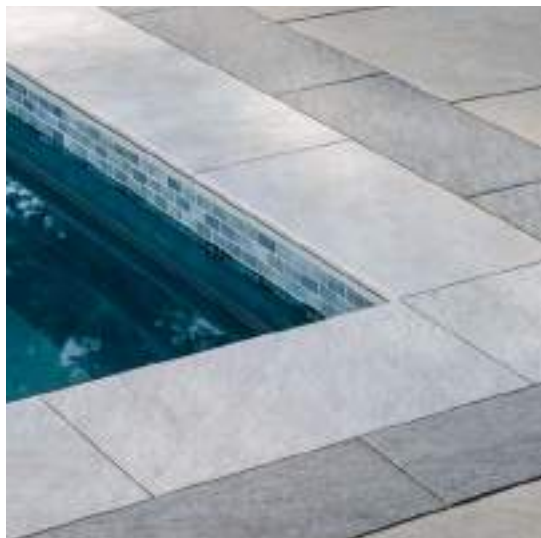

FINISH YOUR SPACE

For a cohesive look, add finishing touches to your space with these products that coordinate with the **Porcelain Collection**.

UNICO COPING | PG 104