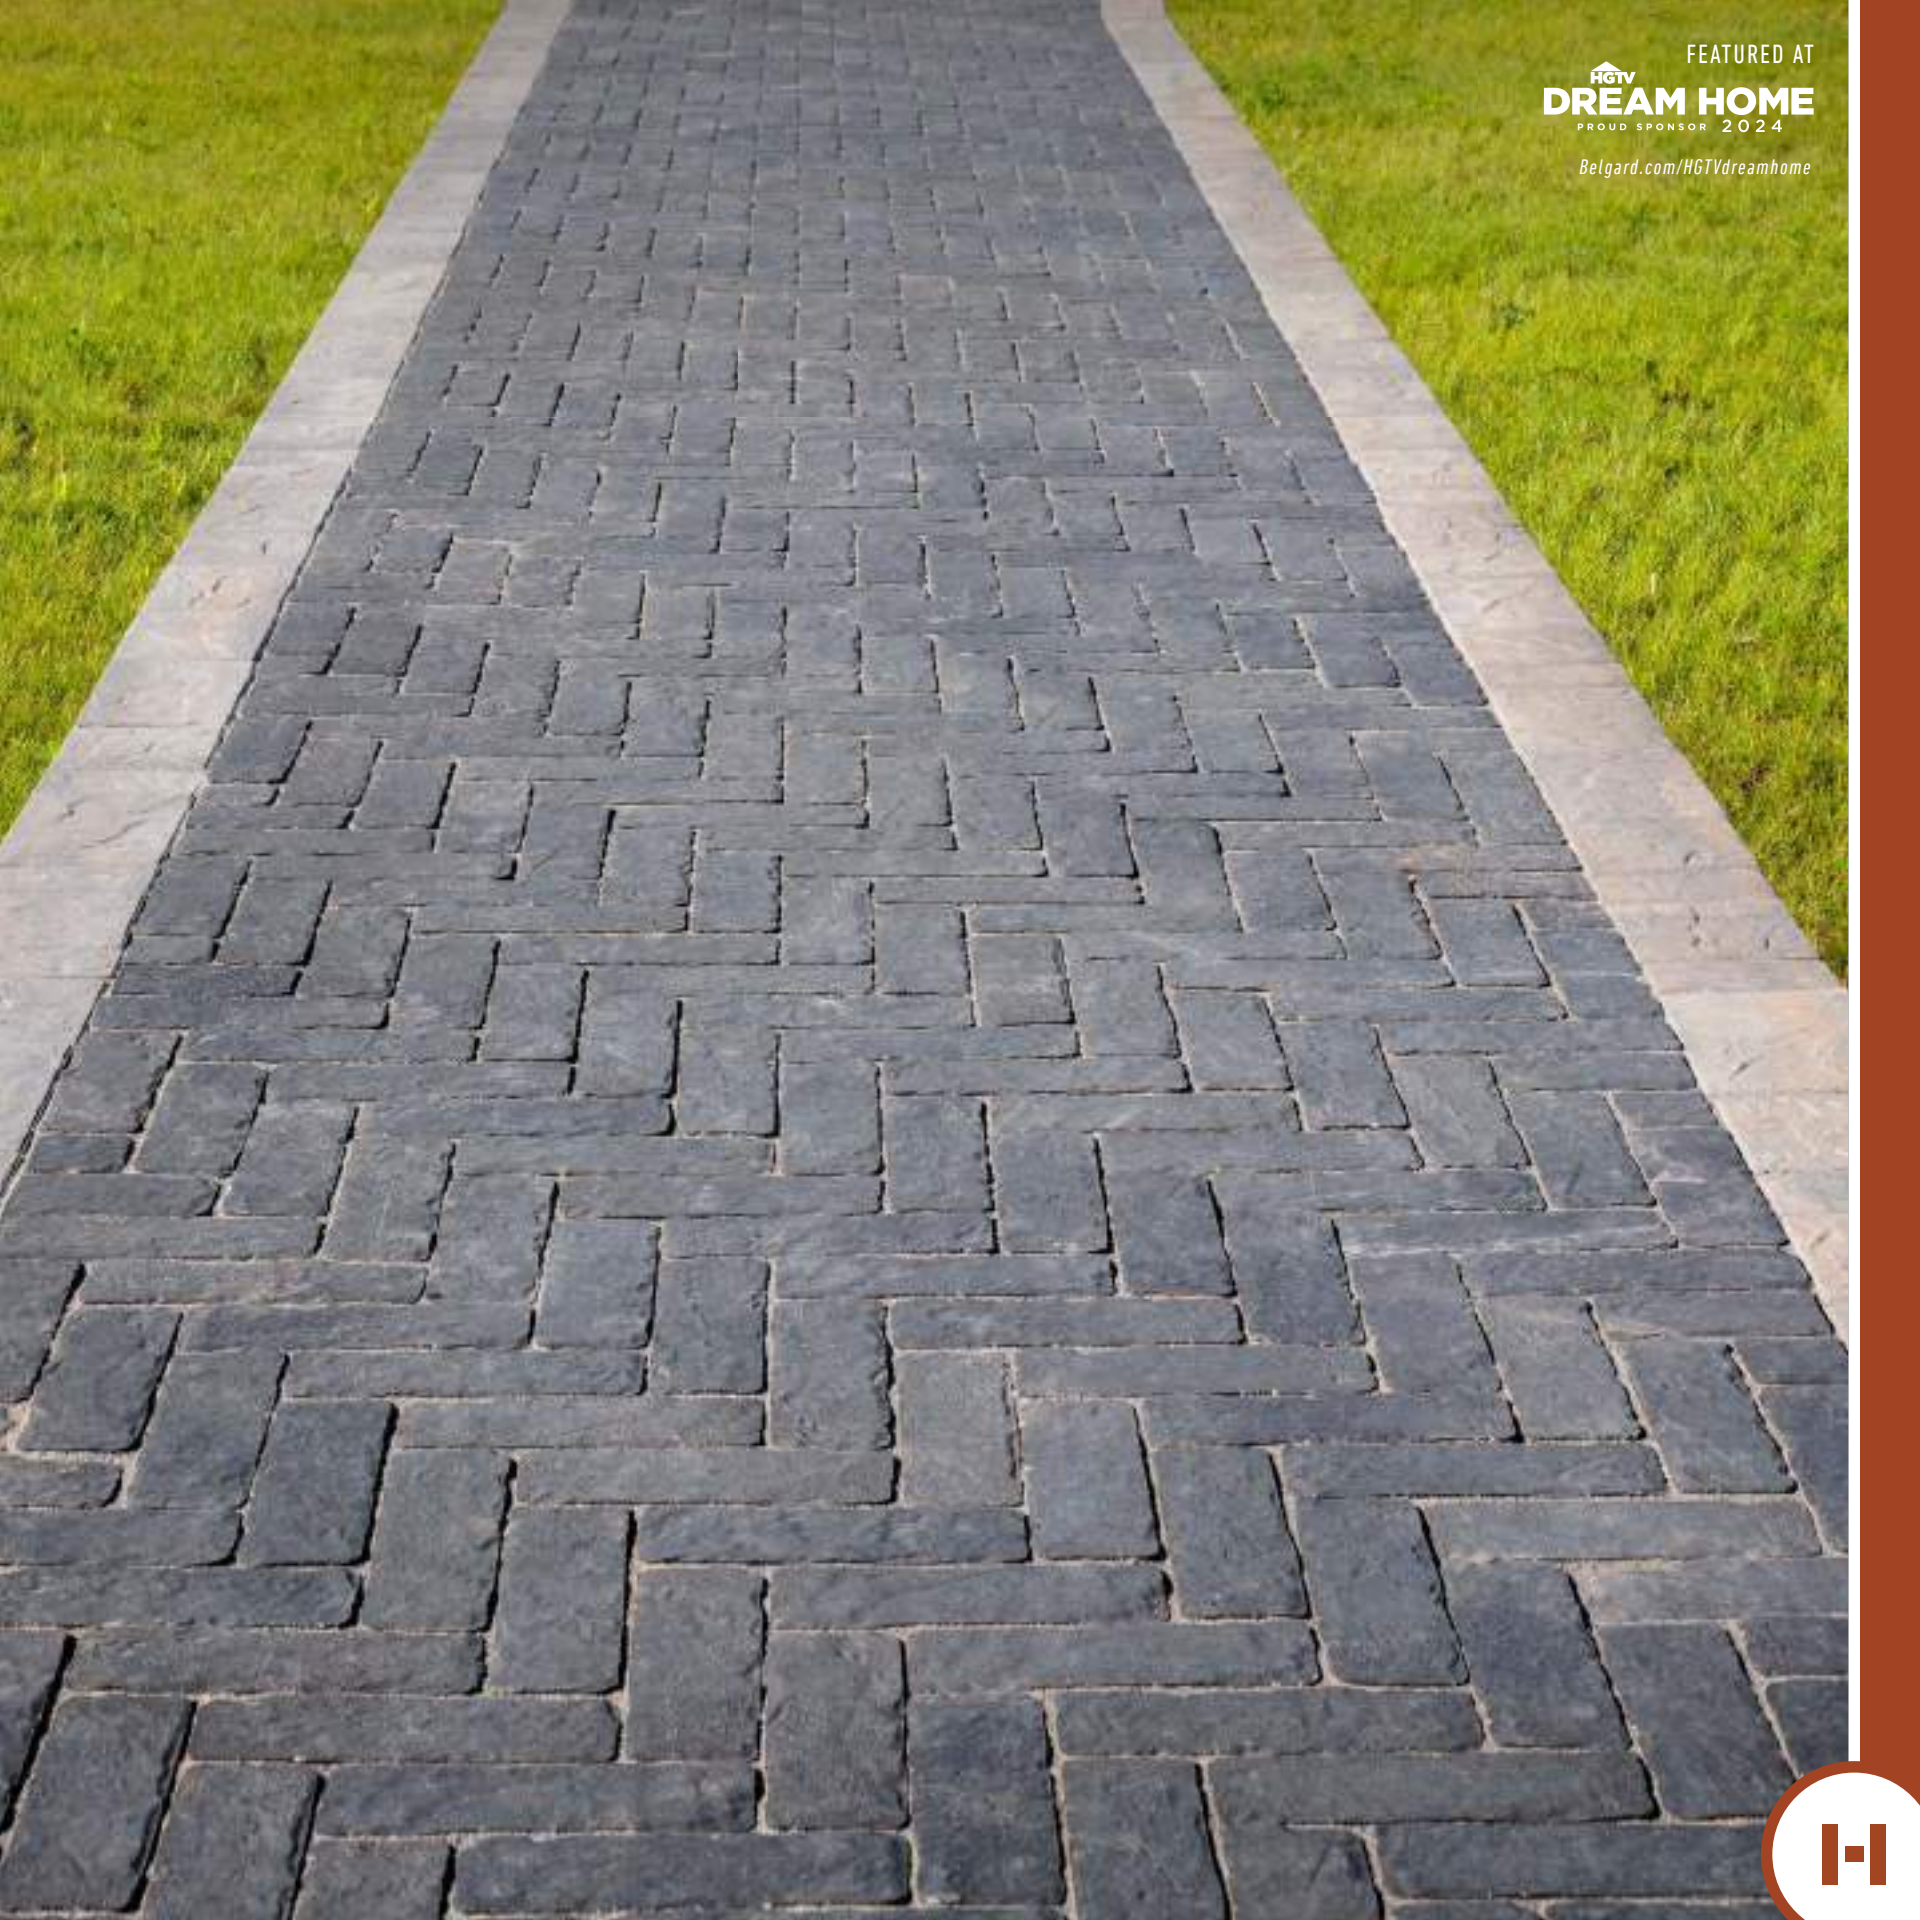

FEATURED AT

DREAM HOME
PROUD SPONSOR 2024

[Beldgard.com/HGTVdreamhome](https://Belgard.com/HGTVdreamhome)