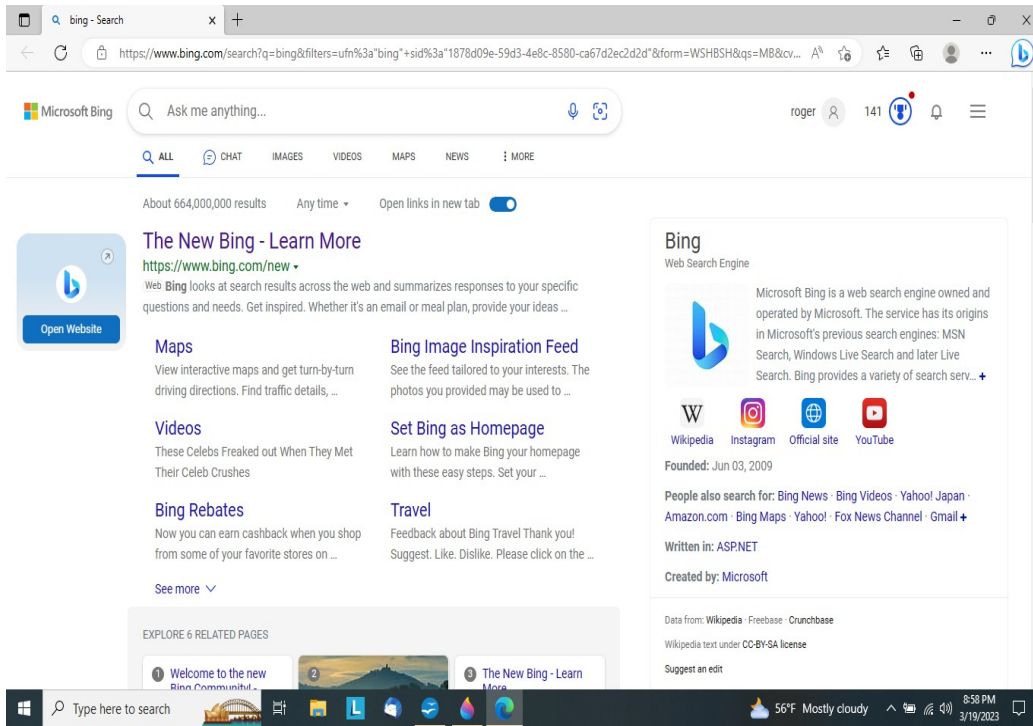

Microsoft Bing Browser

When you start Microsoft Bing, you should see a screen similar to the one below. The only thing we will be concerned about is the line below is the “open window” box on the left side of the page. Click on the “Open Window” box.

After selecting the “Open Website” icon, an image similar to the next snapshot should be displayed.