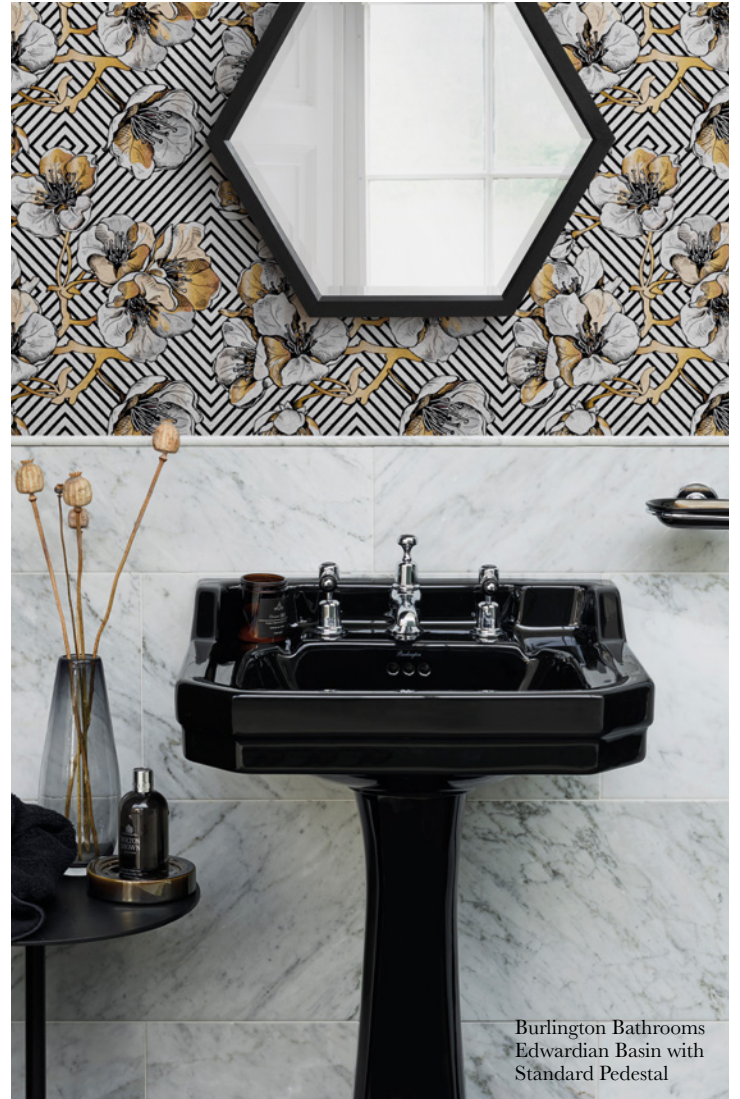

To help you *insideKENT* in conjunction with Kent's bathroom experts have all the inspiration you need to elevate your most used room with the top bathroom trends for 2021.

"As well as being used for plumbing fixtures, hardware and other quick updates, black accents are making a striking comeback. Recently, we have seen more impactful additions to client's homes, including black bathtubs, vanity units and tiling. When used in contrast to accessories with opulent finishes such as brass or gold, the dramatic shade can contribute to creating a stunning aesthetic."

Baltic Star Design & Build.

Kagu Interiors Stenvask Valley Sink

Burlington Bathrooms
Edwardian Basin with
Standard Pedestal

BLACK ACCENTS

Black is everywhere right now in interiors and bathrooms certainly aren't exempt. Whether its fixtures and fittings, moodier paint palettes, tiles, or all black everything, even in the most minimal of spaces, adding black will infuse style and glamour, and it doesn't have to be in your face. Combine matte black fixtures with white tiles or stone to achieve that 'hotel luxe' feel – contrast in the bathroom will instantly give that wow-factor! Going all black however needn't be as dramatic as it may sound. Work with textures – stone tiles, matte black, gloss, mosaic, combine textural elements to add dimension and depth to a space. For smaller spaces, choose a statement black bath or sink to take centre stage, there are loads of designs available to suit all themes and styles. Or simply, stick to accessories, mirrors, towels, soap dispensers or art work – do it right, and your bathroom will ooze elegance!