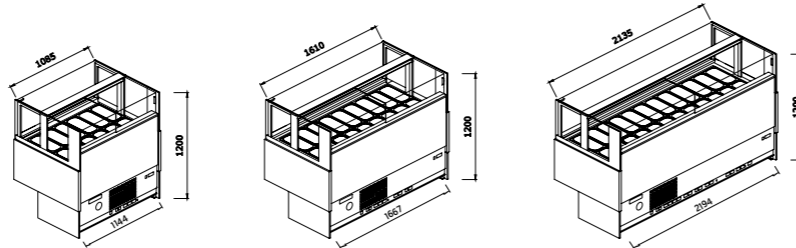

BT

G6
12 vaschette / tubs 360x165
8 vaschette / tubs 360x125

G9
18 vaschette / tubs 360x165
12 vaschette / tubs 360x250

G12
24 vaschette / tubs 360x165
16 vaschette / tubs 360x250

Parti personalizzabili:
Customizable parts: