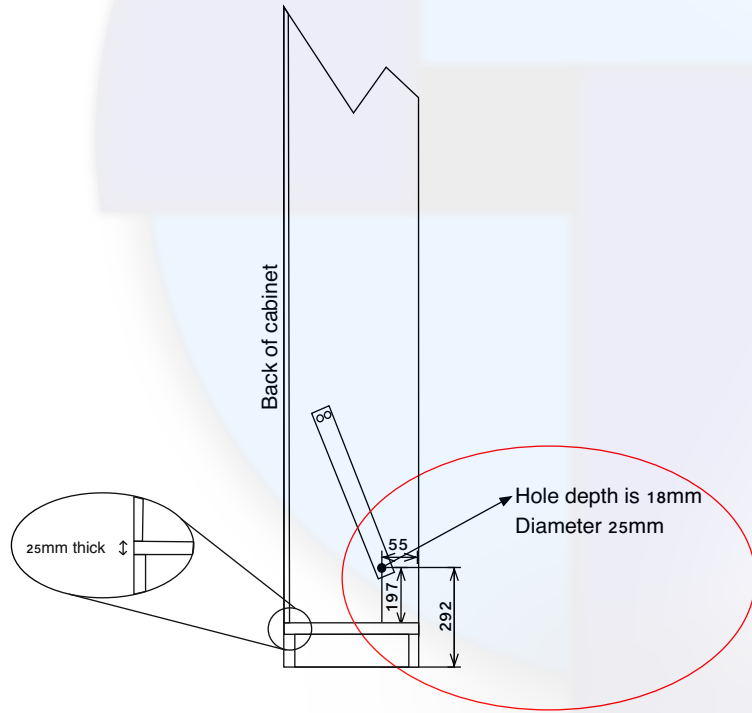

Right side fixing bracket installation.
Left side corresponds

Make sure this is towards
the back of the cabinet

Check these correspond

FIGURE 2

Single Table Wood Panel 955x550x25mm

Double Table Wood Panel 1405x550x25mm