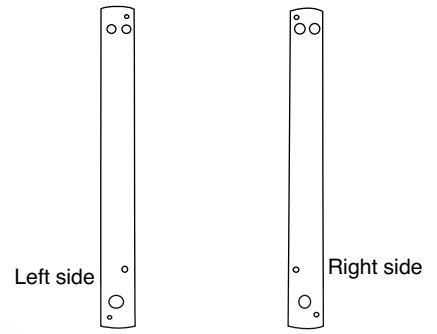

Right side fixing bracket installation.
Left side corresponds

Make sure this is towards
the back of the cabinet

Check these correspond

FIGURE 2

Single Table Wood Panel 955x550x25mm

Double Table Wood Panel 1405x550x25mm