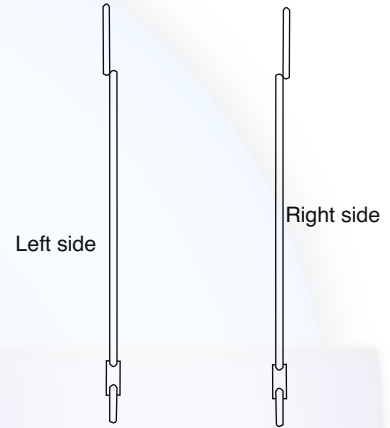

Right side fixing bracket installation.
Left side corresponds

Make sure this is towards
the back of the cabinet

Check these correspond

FIGURE 2

Single Table Wood Panel 955x550x25mm

Double Table Wood Panel 1405x550x25mm