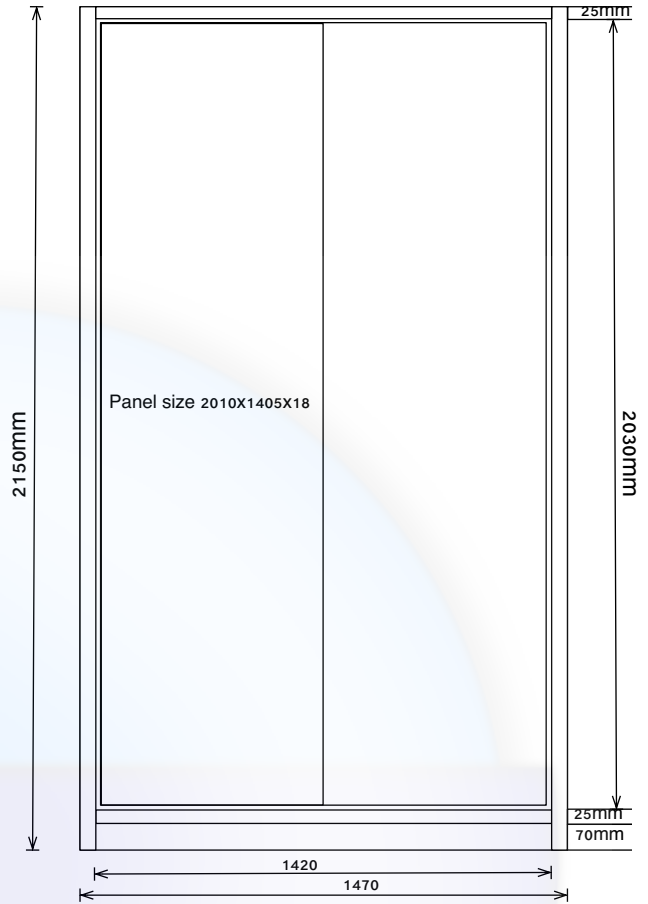

# UK Double 1350x2000mm Vertical Wall Bed with Table

Important Cabinet must be connected to the wall  
Handle is personal preference

The inside space of the cabinet should be 380mm to fit 1350x2000x250 Mattress with the weight of 35kg

Installation of Magnet catch

Cabinet completion drawing 25mm Board		QTY
1) Left & right panels 2150x400x25mm		2
2) Top & Bottom panels 970x400x25mm		2
3) Door Panel 2010x955x18mm		1
4) Back panel 2030x970x18mm		1
5) Foot line 970x70x18		2
6) Table wood Panel 1405x550x25		1

iBedz space saving furniture	
Cabinet exploded view	
Double size	
iBedz.co.uk	