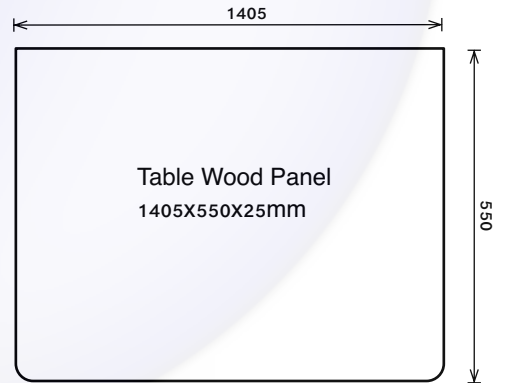

# UK Double 1350x2000mm Vertical Wall Bed with Table

Important Cabinet must be connected to the wall  
Handle is personal preference

The inside space of the cabinet should be 380mm to fit 1350x2000x250 Mattress with the weight of 35kg

Installation of Magnet catch

Cabinet completion drawing 25mm Board		QTY
1) Left & right panels 2150x400x25mm		2
2) Top & Bottom panels 970x400x25mm		2
3) Door Panel 2010x955x18mm		1
4) Back panel 2030x970x18mm		1
5) Foot line 970x70x18		2
6) Table wood Panel 1405x550x25		1