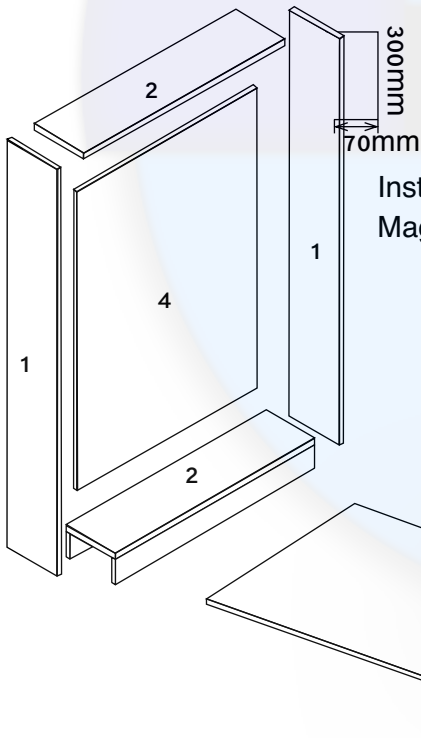

# UK Double 1350x2000mm Vertical Wall Bed with Table

Important Cabinet must be connected to the wall  
Handle is personal preference

The inside space of the cabinet should be 380mm to fit 1350x2000x250 Mattress with the weight of 35kg

Installation of Magnet catch

Cabinet completion drawing 25mm Board		QTY
1) Left & right panels 2150x400x25mm		2
2) Top & Bottom panels 970x400x25mm		2
3) Door Panel 2010x955x18mm		1
4) Back panel 2030x970x18mm		1
5) Foot line 970x70x18		2
6) Table wood Panel 1405x550x25		1

iBedz space saving furniture	
Cabinet exploded view	
Double size	
iBedz.co.uk	