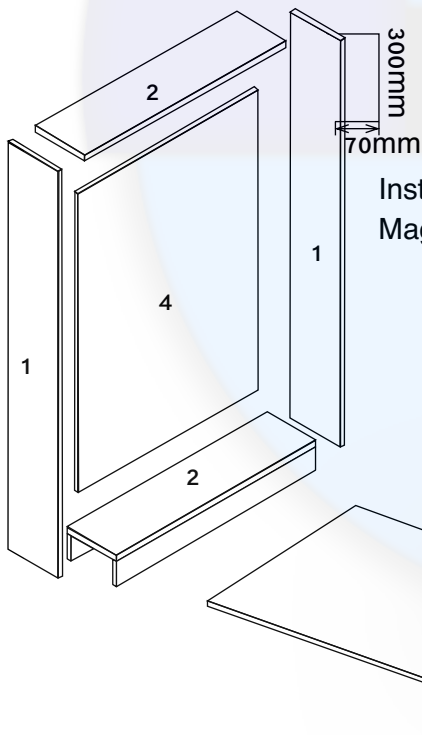

# UK Single 900x2000mm Vertical Wall Bed with Table

Important Cabinet must be connected to the wall

Handle is personal preference

The inside space of the cabinet should be 380mm to fit 900x2000x250 Mattress with the weight of 25kg

Installation of Magnet catch

Table Wood Panel  
955X550X25mm

Cabinet completion drawing 25mm Board		QTY
1) Left & right panels 2150x400x25mm		2
2) Top & Bottom panels 970x400x25mm		2
3) Door Panel 2010x955x18mm		1
4) Back panel 2030x970x18mm		1
5) Foot line 970x70x18		2
6) Table wood Panel 955x550x25		1