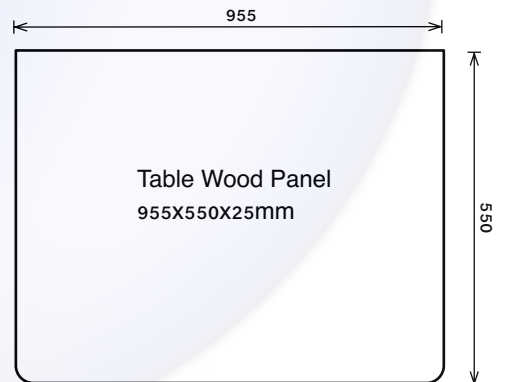

# UK Single 900x2000mm Vertical Wall Bed with Table

Important Cabinet must be connected to the wall

Handle is personal preference

The inside space of the cabinet should be 380mm to fit 900x2000x250 Mattress with the weight of 25kg

Installation of Magnet catch

Table Wood Panel  
955X550X25mm

Cabinet completion drawing 25mm Board		QTY
1) Left & right panels 2150x400x25mm		2
2) Top & Bottom panels 970x400x25mm		2
3) Door Panel 2010x955x18mm		1
4) Back panel 2030x970x18mm		1
5) Foot line 970x70x18		2
6) Table wood Panel 955x550x25		1