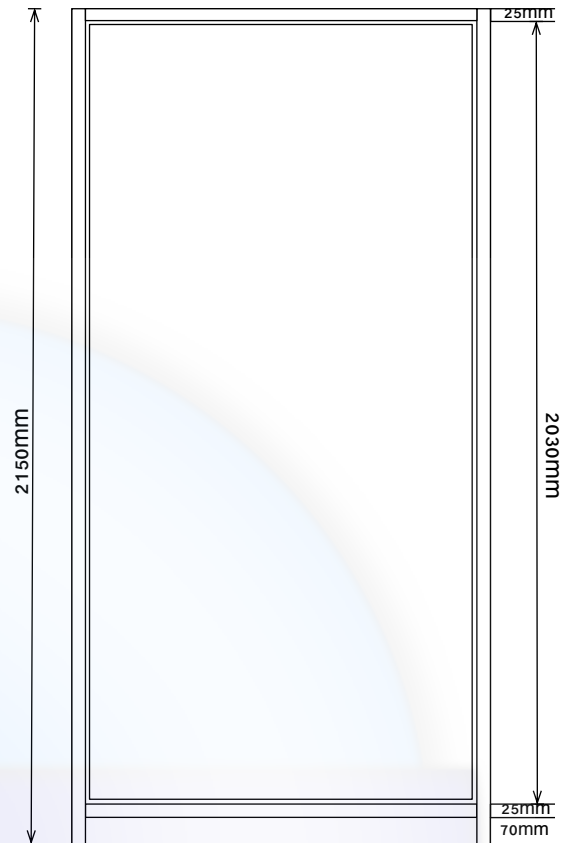

# UK Single 900x2000mm Vertical Wall Bed with Table

Important Cabinet must be connected to the wall

Handle is personal preference

The inside space of the cabinet should be 380mm to fit 900x2000x250 Mattress with the weight of 25kg

Installation of Magnet catch

Table Wood Panel  
955X550X25mm

Cabinet completion drawing 25mm Board		QTY
1) Left & right panels 2150x400x25mm		2
2) Top & Bottom panels 970x400x25mm		2
3) Door Panel 2010x955x18mm		1
4) Back panel 2030x970x18mm		1
5) Foot line 970x70x18		2
6) Table wood Panel 955x550x25		1