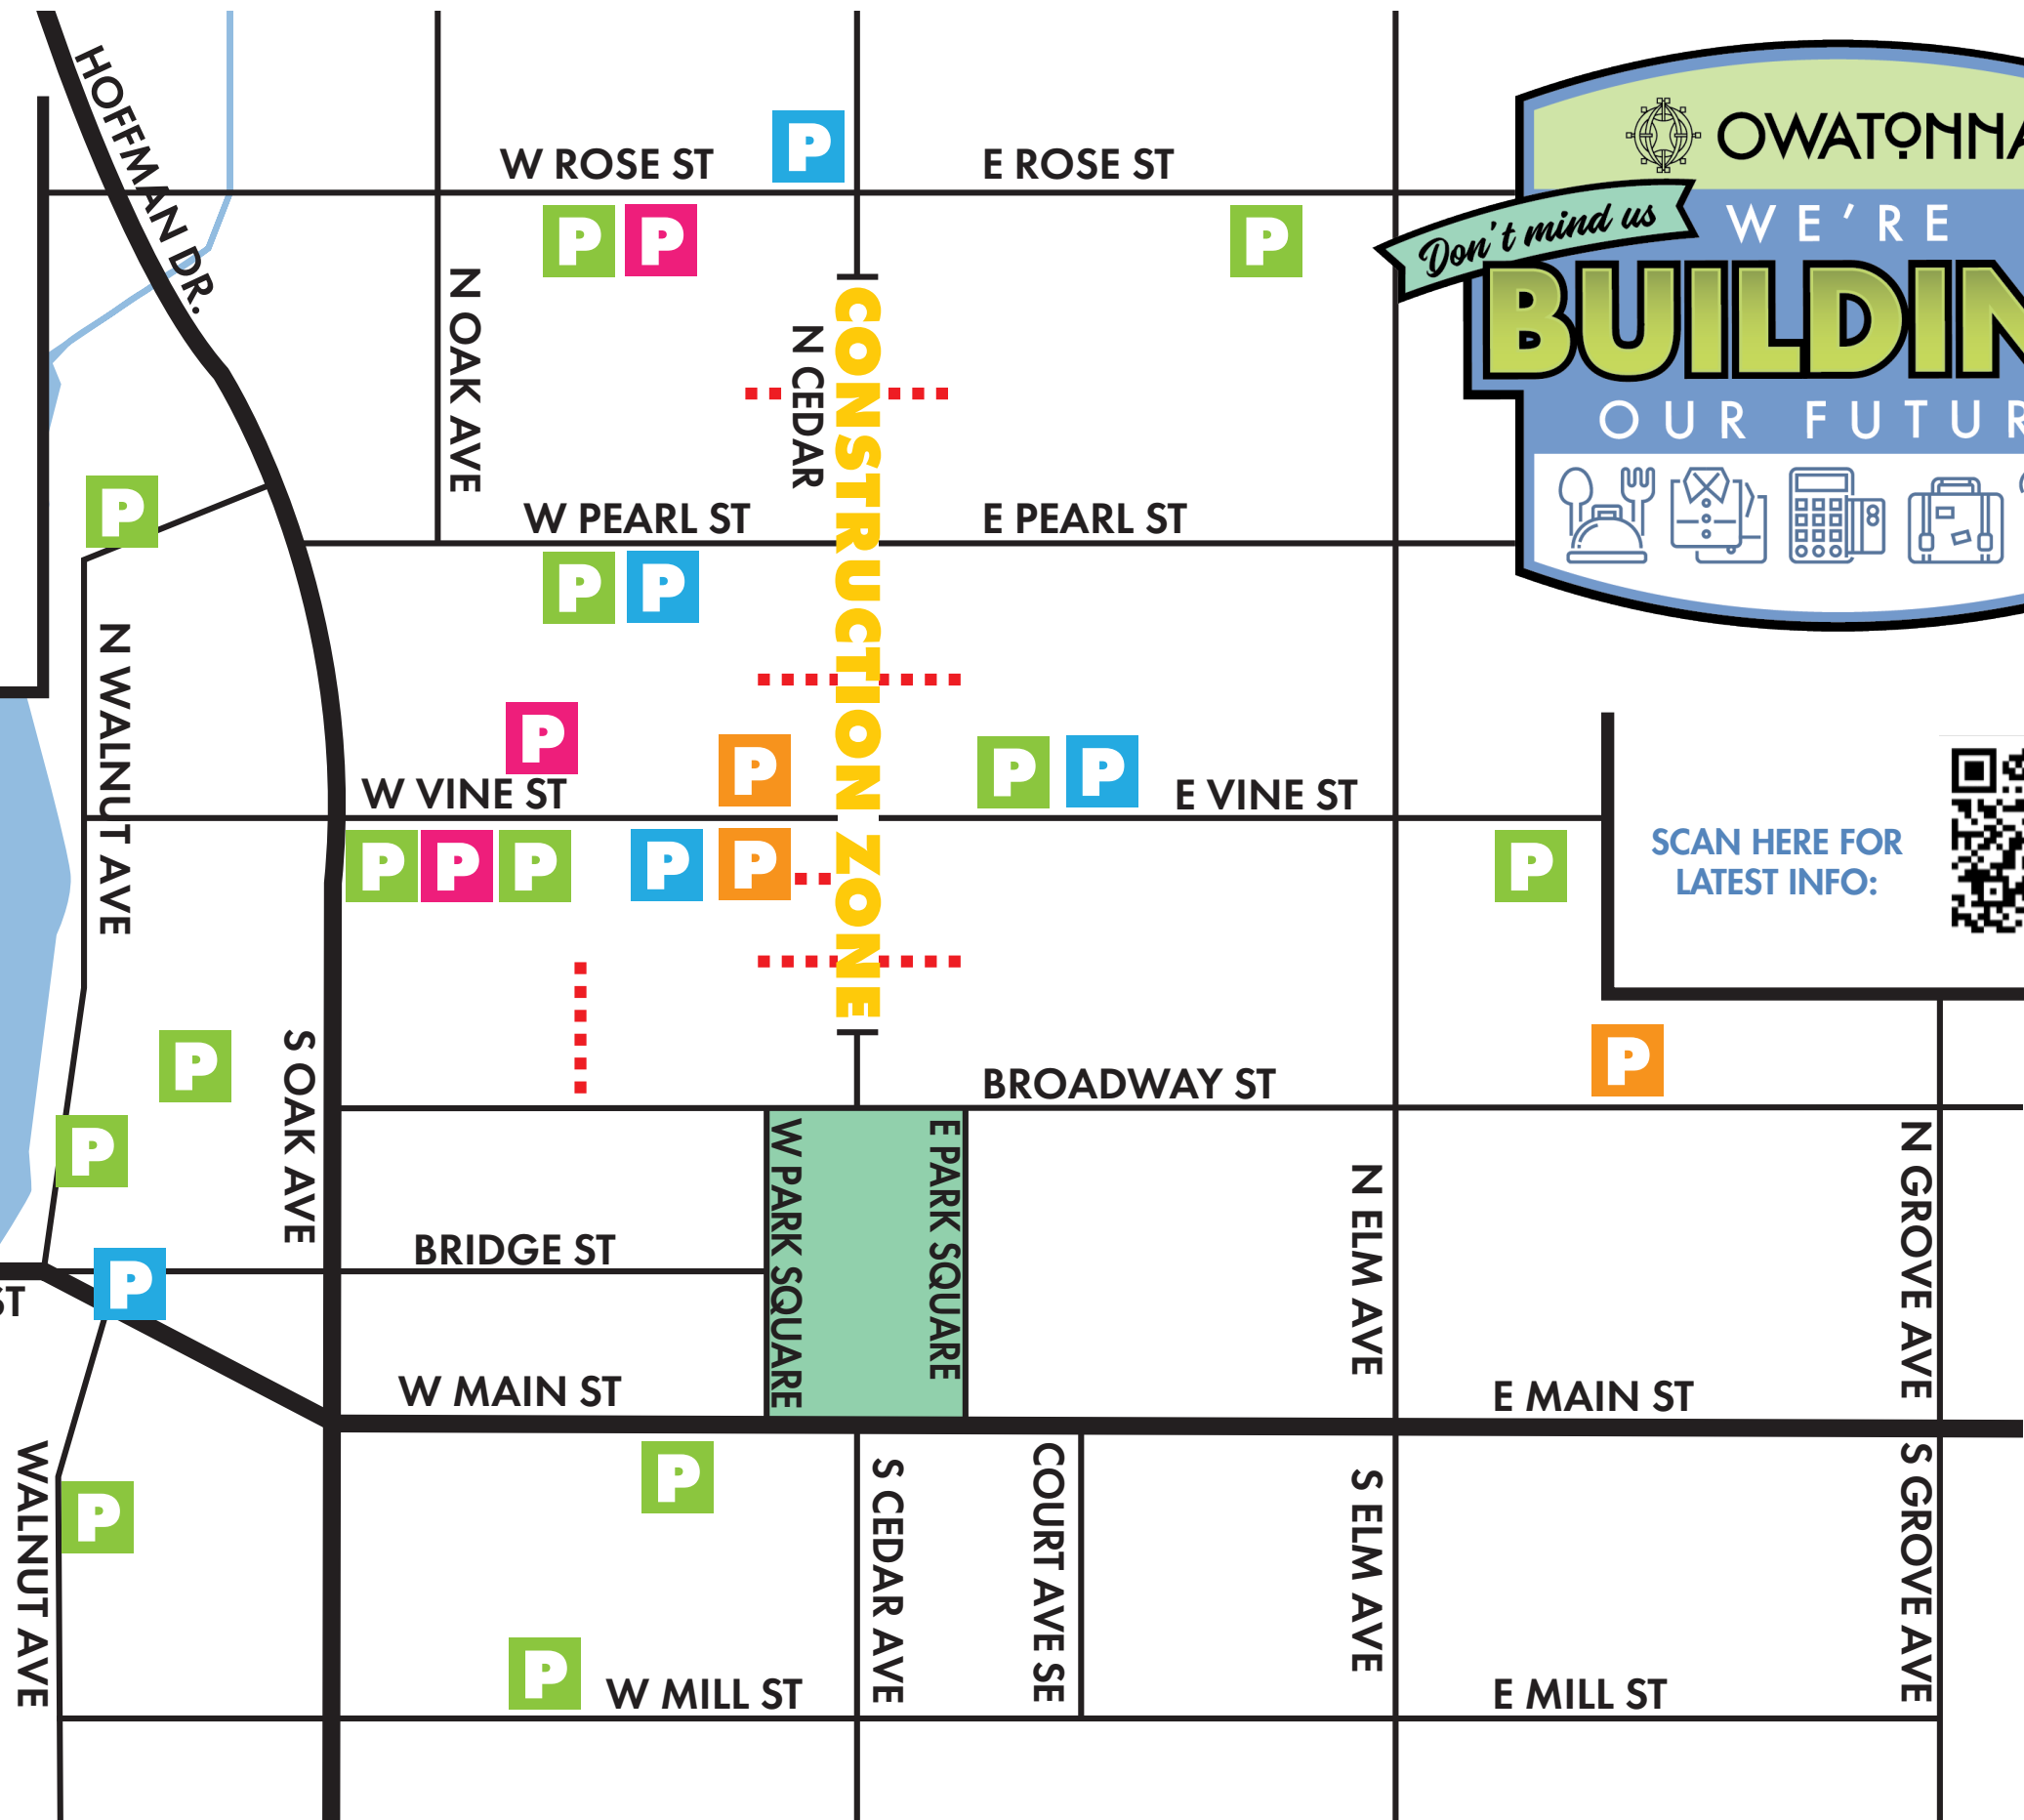

- P** 2 Hour Parking
- P** 4 Hour Parking
- P** 21 Hour Parking
- P** 24 Hour Parking

... Pass through
(Alleys, Walkways
& RE/MAX Venture)

ALL PARKING IS FREE

Employee parking is suggested in the 21 and 24 Hour Parking Lots.

SCAN HERE FOR LATEST INFO: