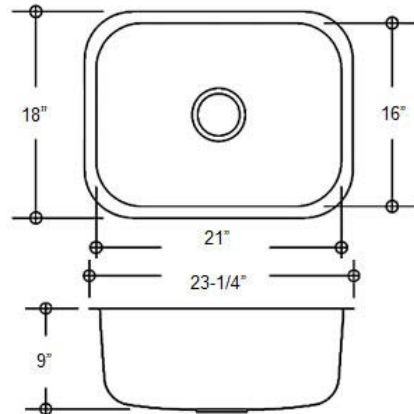

Standard Kitchen Sink Selections

KB-18-SP1

KB-18-SP5