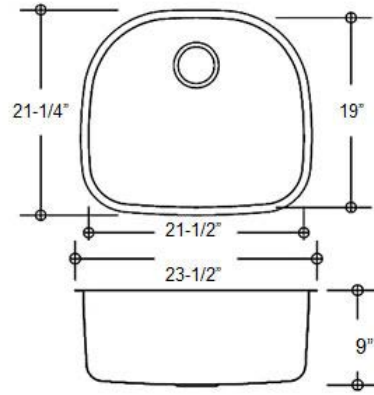

Standard Kitchen Sink Selections

KB-18-SP1