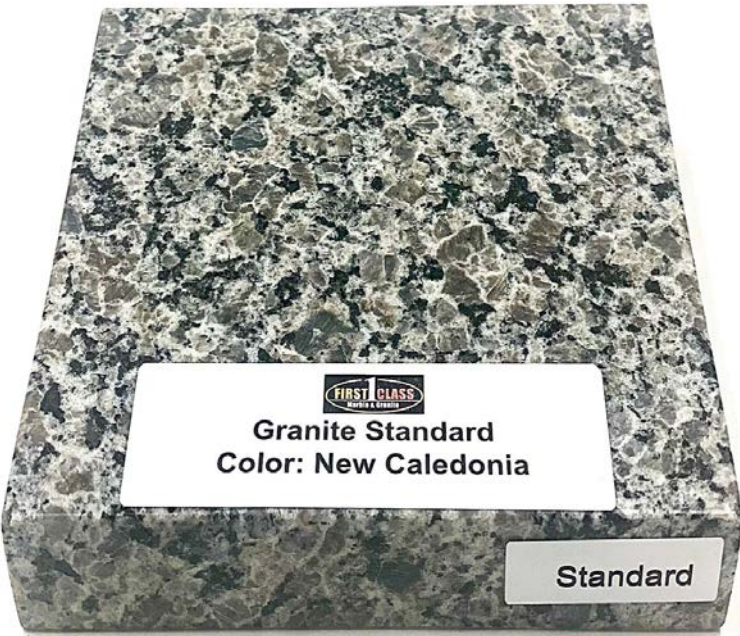

Waypoint Cabinet Colors

Rye

Latte

Truffle

Slate

Standard Granite Selections

Standard Granite Selections

Standard Granite Selections