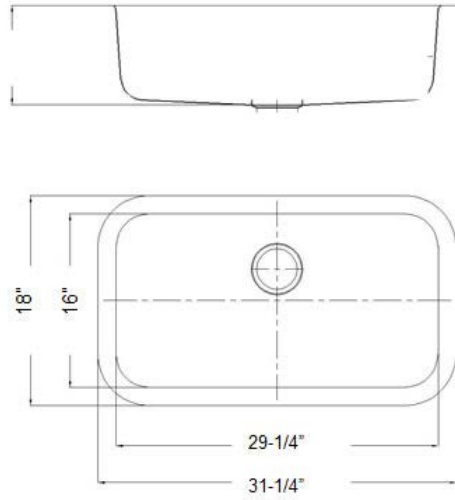

Upgrade Kitchen Sink Selections

KB-18-SP6