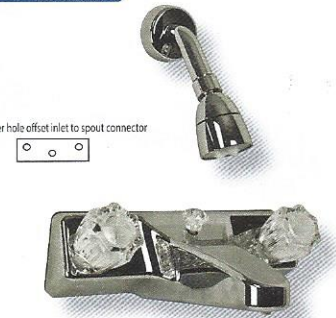

8" DECK, TUB/SHOWER FAUCET

CHROME W/CELCON UNDERBODY

532013 CLEAR HANDLES, SHOWER
HEAD, ARM & FLANGE