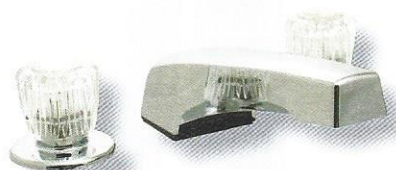

53638 ADJUSTABLE TO 24" CENTERS,
ACRYLIC HANDLES