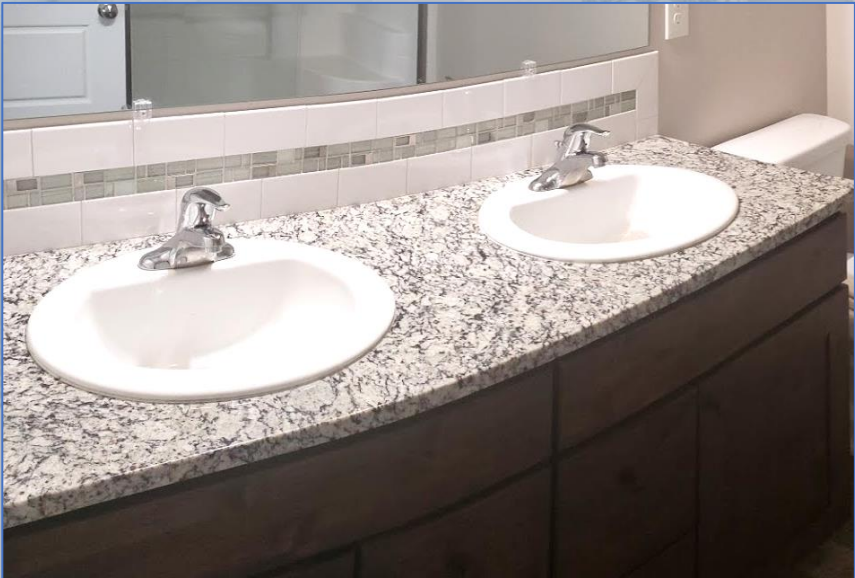

This Gibson One Hole Bathroom Sink Faucet with Metal Pop-Up Drain Assembly gives contemporary industrial design a softer point of view. The tubular spout and handles mirror the look of exposed piping while polished edges create a chic and modern style.

Gibson Bathroom
Black Sink Faucet
T6142BL

**Moen Bathroom Sink Faucet
in Chrome or Brushed Nickel**

— *(included in Base Price)*
(Black is 10% upgrade)

Notes

Bathrooms

Moen Gibson Posi-Temp Pressure Balancing Eco-Performance Modern Shower
In Chrome & Brushed Nickel
— *Included in Base Price*

(Black is 10% upgrade)

Content may change without notice and is subject to availability

Notes

Bathrooms

- Over-mount sinks
- *Sinks Included in Base Price*

Notes

- Custom Under-mount sinks in custom granite surfaces
 - *Available Only with Granite / Solid Surface*
- Custom Faucet Fixtures
- Custom Tile Backsplash
 - *Available by Quote*