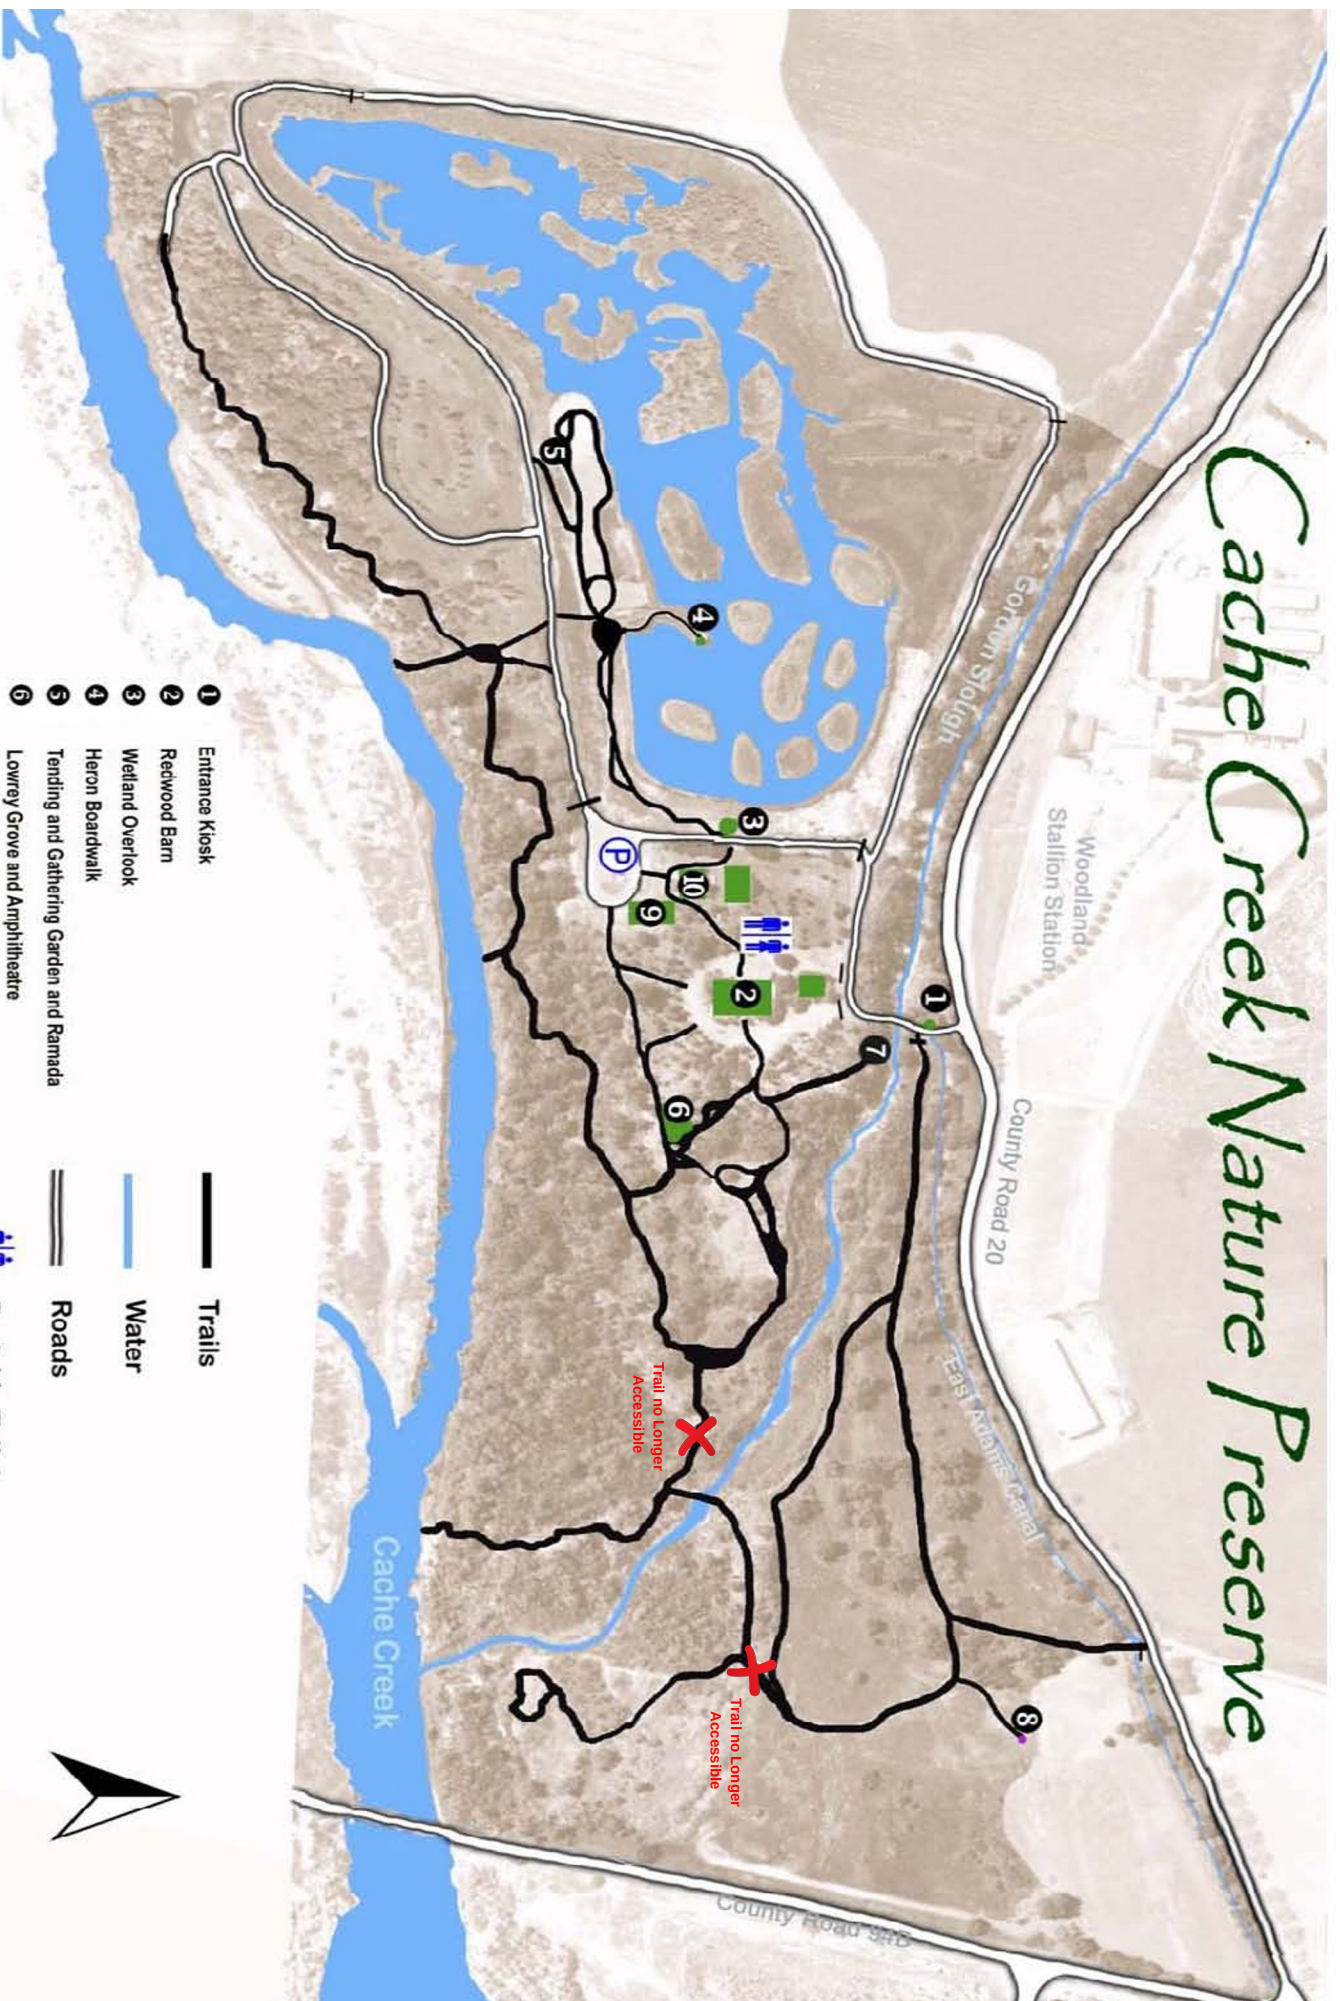

Cache Creek Nature Preserve

- 1 Entrance Kiosk
 - 2 Redwood Barn
 - 3 Wetland Overlook
 - 4 Heron Boardwalk
 - 5 Tending and Gathering Garden and Ramada
 - 6 Lowrey Grove and Amphitheatre
 - 7 Salsbury Spill Overlook
 - 8 Gordon Monument
 - 9 Administration Building
 - 10 Visitor Center
-
- Trails
 - Water
 - Roads
 - Portable Toilets
 - Parking Lot
 - Gate