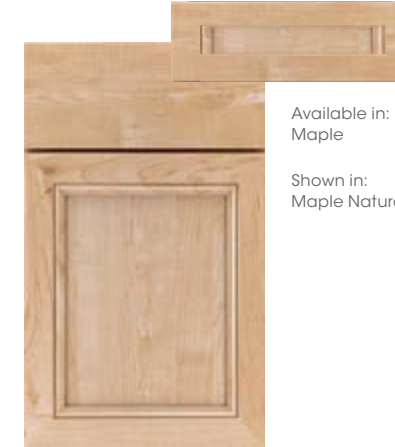

Available in:
Maple
Cherry

Shown in:
Maple Natural

BROADMOOR
Full overlay
Solid wood reverse raised center panel

Available in:
Maple

Shown in:
Maple Natural

DAPPER FO
Full overlay
Flat wood veneer center panel