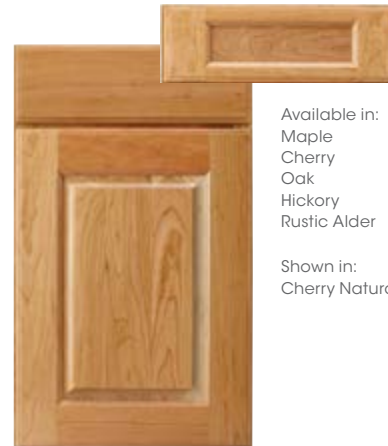

Shown in:
Cherry Natural

SULLIVAN
Full overlay
Solid wood reverse raised center panel

Available in:
Maple
Cherry
Oak
Hickory
Rustic Hickory
Rustic Alder

Shown in:
Cherry Natural

Not available in:
Rustic Hickory
as a 5-piece
drawer front

TERENCE
Full overlay
Solid wood raised center panel
Optional 5-piece drawer front

Available in:
Maple
Cherry
Oak
Hickory
Rustic Alder

Shown in:
Cherry Natural

THOMAS
Full overlay
Raised solid wood center panel
Optional 5-piece drawer front