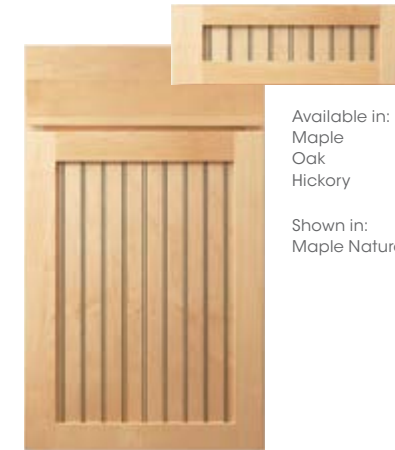

Available in:
Maple
Oak
Hickory

Shown in:
Maple Natural