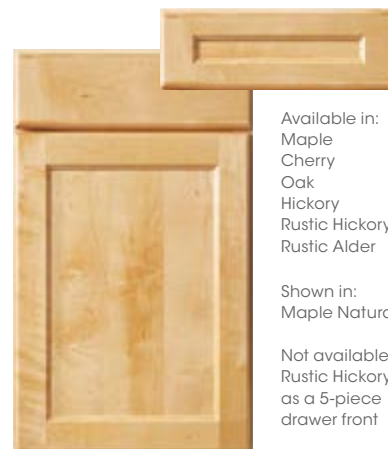

Available in:
Maple
Cherry
Oak
Hickory
Rustic Hickory
Rustic Alder

Shown in:
Cherry Natural

Not available in:
Rustic Hickory
as a 5-piece
drawer front

PARSONS
Full overlay
Solid wood reversed raised center panel
Optional 5-piece drawer front

Available in:
Maple
Cherry
Oak
Hickory
Rustic Hickory
Rustic Alder

Shown in:
Rustic Alder Natural

Not available in:
Rustic Hickory
as a 5-piece
drawer front

JACOBSEN
Full overlay
Solid wood reversed raised center panel
Optional 5-piece drawer front

Available in:
Maple
Cherry

Shown in:
Maple Natural

JAMISON
Full overlay
Solid wood raised center panel

Available in:
Maple
Cherry
Oak
Hickory
Rustic Hickory
Rustic Alder

Shown in:
Maple Natural

Not available in:
Rustic Hickory
as a 5-piece
drawer front