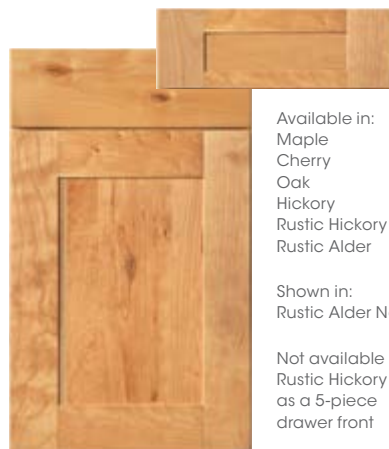

Available in:
Maple
Cherry
Oak
Hickory
Rustic Alder

Shown in:
Maple Natural

JACKSON
Full overlay
Solid wood reversed raised center panel
Optional 5-piece drawer front

Available in:
Maple
Cherry
Rustic Alder

Shown in:
Rustic Alder Natural

PACIFICA
Full overlay
Flat wood veneer center panel
Optional 5-piece drawer front

Available in:
Maple
Cherry
Oak
Hickory
Rustic Alder

Shown in:
Oak Natural

PARKER
Full overlay
Flat wood veneer center panel
Optional 5-piece drawer front

Available in:
Maple
Cherry
Oak
Hickory
Rustic Hickory
Rustic Alder

Shown in:
Cherry Natural

Not available in:
Rustic Hickory
as a 5-piece
drawer front

PARSONS
Full overlay
Solid wood reversed raised center panel
Optional 5-piece drawer front