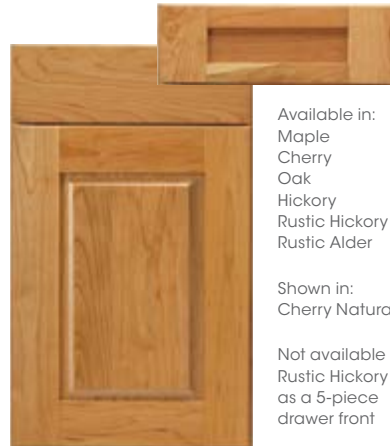

Shown in:
Oak Natural

STAFFORD
Standard overlay
Flat wood veneer center panel

Available in:
Maple
Cherry

Shown in:
Maple Natural

VILLA
Full overlay
Raised solid door center panel

Available in:
Maple
Cherry

Shown in:
Cherry Natural

SULLIVAN
Full overlay
Solid wood reverse raised center panel

Available in:
Maple
Cherry
Oak
Hickory
Rustic Hickory
Rustic Alder

Shown in:
Cherry Natural

Not available in:
Rustic Hickory
as a 5-piece
drawer front