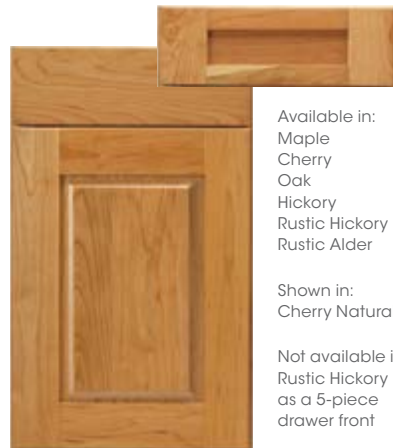

Shown in:
Oak Natural

STAFFORD
Standard overlay
Flat wood veneer center panel

Available in:
Maple
Cherry

Shown in:
Maple Natural

VILLA
Full overlay
Raised solid door center panel

Available in:
Maple
Cherry

Shown in:
Cherry Natural

SULLIVAN
Full overlay
Solid wood reverse raised center panel

Available in:
Maple
Cherry
Oak
Hickory
Rustic Hickory
Rustic Alder

Shown in:
Cherry Natural

Not available in:
Rustic Hickory
as a 5-piece
drawer front