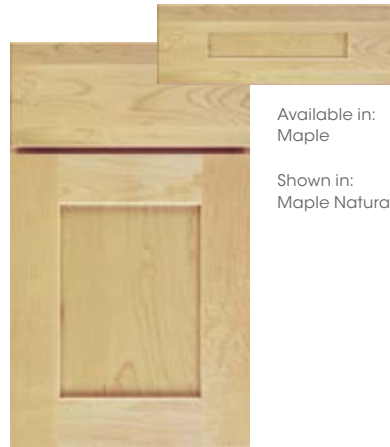

COTTAGE
Full overlay
Beaded flat wood veneer center panel
Optional 5-piece drawer front

Available in:
Maple
Cherry
Oak
Hickory
Rustic Alder

Shown in:
Oak Natural

DALTON
Full overlay
Flat wood veneer center panel
Optional 5-piece drawer front

Available in:
Maple
Cherry
Oak
Hickory

Shown in:
Maple Natural

BAXTER
Standard overlay
Flat wood veneer center panel

Available in:
Maple

Shown in:
Maple Natural

BRAUNY FO
Full overlay
Flat wood veneer center panel