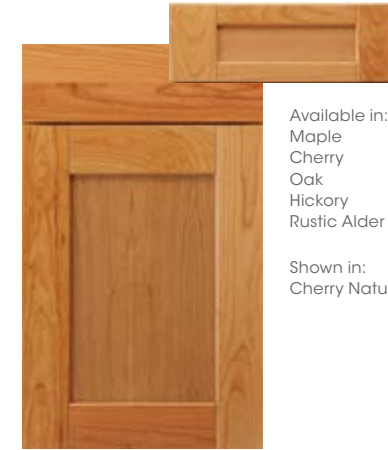

Available in:
Maple
Cherry
Oak
Hickory
Rustic Alder

Shown in:
Cherry Natural