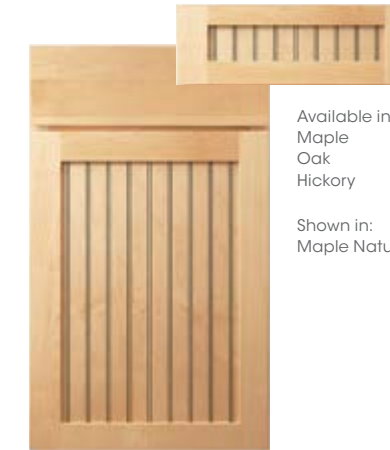

DOOR STYLES

Available in:
Maple
Cherry
Oak
Hickory
Rustic Alder

Shown in:
Cherry Natural

ADAMS
Full overlay
Flat wood veneer center panel
Optional 5-piece drawer front

Available in:
Maple
Oak

Shown in:
Maple Natural

ADAMS ARCH
Full overlay
Flat wood veneer center panel

Available in:
Maple
Cherry
Oak
Hickory
Rustic Alder

Shown in:
Cherry Natural

ALLEN
Full overlay
Solid wood reverse raised center panel
Optional 5-piece drawer front

Available in:
Maple
Cherry
Oak
Hickory
Rustic Alder

Shown in:
Hickory Natural

COPENHAGEN
Full overlay
Flat wood veneer center panel
Optional 5-piece drawer front

Available in:
Maple
Oak
Hickory

Shown in:
Maple Natural