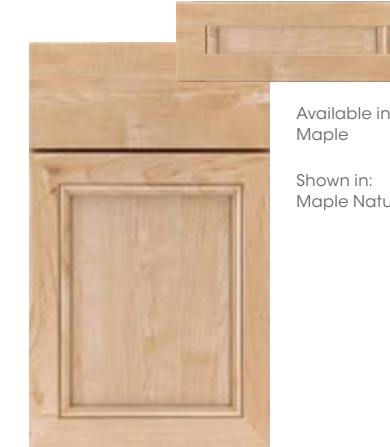

Available in:
Maple
Cherry
Oak
Hickory

Shown in:
Maple Natural

BAXTER
Standard overlay
Flat wood veneer center panel

Available in:
Maple

Shown in:
Maple Natural

BRAUNY FO
Full overlay
Flat wood veneer center panel

Available in:
Maple
Cherry

Shown in:
Maple Natural

BROADMOOR
Full overlay
Solid wood reverse raised center panel

Available in:
Maple

Shown in:
Maple Natural

DAPPER FO
Full overlay
Flat wood veneer center panel

Available in:
Maple

Shown in:
Maple Natural

DETAILED FO
Full overlay
Flat wood veneer center panel

Available in:
Maple

Shown in:
Maple Natural

DETAILED SO
Standard overlay
Flat wood veneer center panel

Available in:
Maple
Cherry