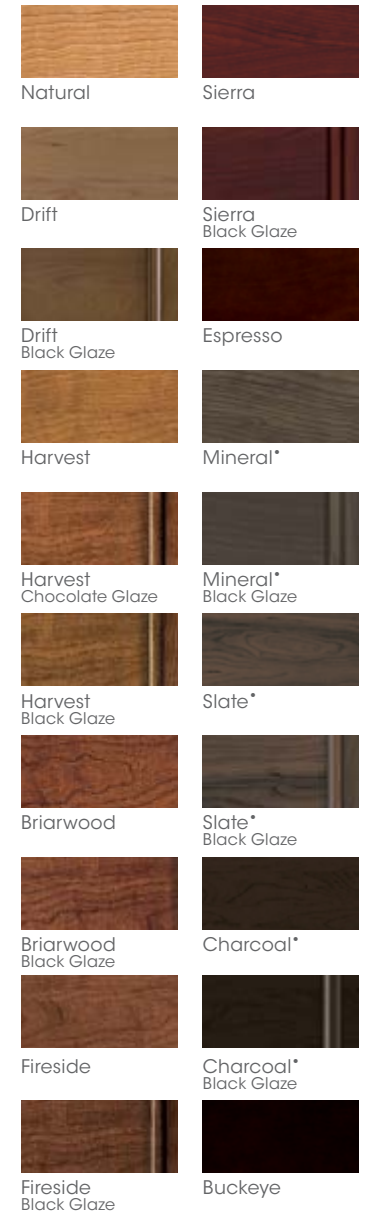

CHERRY

A rich, multi-colored hardwood noted for its flowing grain pattern. Color varies from light to deep reddish brown and will darken or mellow with age, particularly with natural or light stain finishes.

PAINTED MDF

Only available in Horizon and Rohe

DOOR FINISH COLORS

OAK

* Inspired Finish
† Designer Paint
Not available in Horizon or Rohe

PAINTED OAK

CHERRY

DOOR FINISH COLORS

HICKORY

Natural

Fireside

Natural
Chocolate Glaze

Fireside
Black Glaze

Natural
Black Glaze

Ember*

Umber

Ember*
Black Glaze

Umber
Chocolate Glaze

Mineral*

Drift

Slate*

Drift
Black Glaze

Slate*
Black Glaze

Chestnut