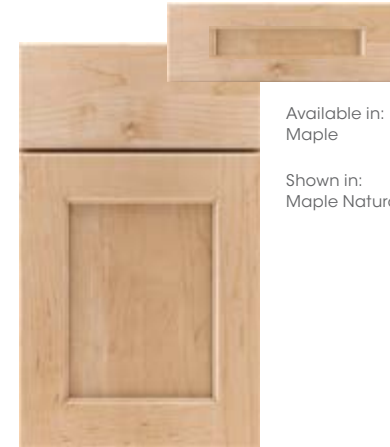

COPENHAGEN
Full overlay
Flat wood veneer center panel
Optional 5-piece drawer front

Available in:
Maple

Shown in:
Maple Natural

DAPPER FO
Full overlay
Flat wood veneer center panel