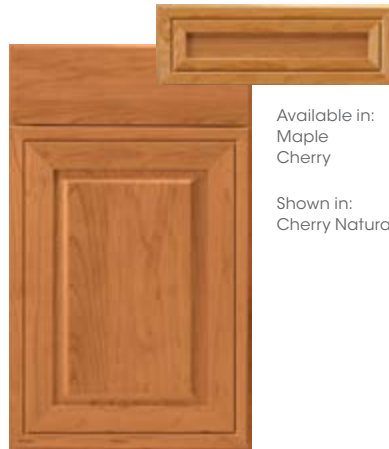

Shown in:
Cherry Natural

MURANO
Full overlay
Flat wood veneer center panel
Optional 5-piece drawer front

Available in:
Maple
Cherry
Oak
Hickory
Rustic Alder

Shown in:
Maple Natural

NEWPORT
Full overlay
Flat wood veneer center panel
Optional 5-piece drawer front