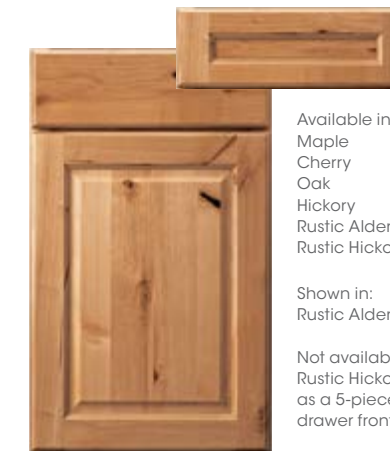

Shown in:
Cherry Natural

CONCORD
Full overlay
Flat wood veneer center panel
Optional 5-piece drawer front

Available in:
Maple
Oak

Shown in:
Oak Natural

DUMONTE
Standard overlay
Flat wood veneer center panel

Available in:
Maple
Cherry
Oak
Hickory
Rustic Alder
Rustic Hickory

Shown in:
Rustic Alder Natural

Not available in:
Rustic Hickory
as a 5-piece
drawer front

DUNCAN
Full overlay
Raised solid wood center panel
Optional 5-piece drawer front