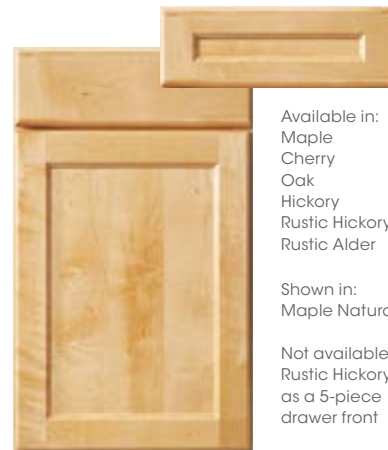

Available in:
Maple
Cherry
Oak
Hickory
Rustic Hickory
Rustic Alder

Shown in:
Cherry Natural

Not available in:
Rustic Hickory
as a 5-piece
drawer front

PARSONS
Full overlay
Solid wood reversed raised center panel
Optional 5-piece drawer front

Available in:
Maple
Cherry
Oak
Hickory
Rustic Hickory
Rustic Alder

Shown in:
Rustic Alder Natural

Not available in:
Rustic Hickory
as a 5-piece
drawer front

JACOBSEN
Full overlay
Solid wood reversed raised center panel
Optional 5-piece drawer front

Available in:
Maple
Cherry

Shown in:
Maple Natural

JAMISON
Full overlay
Solid wood raised center panel

Available in:
Maple
Cherry
Oak
Hickory
Rustic Hickory
Rustic Alder

Shown in:
Maple Natural

Not available in:
Rustic Hickory
as a 5-piece
drawer front