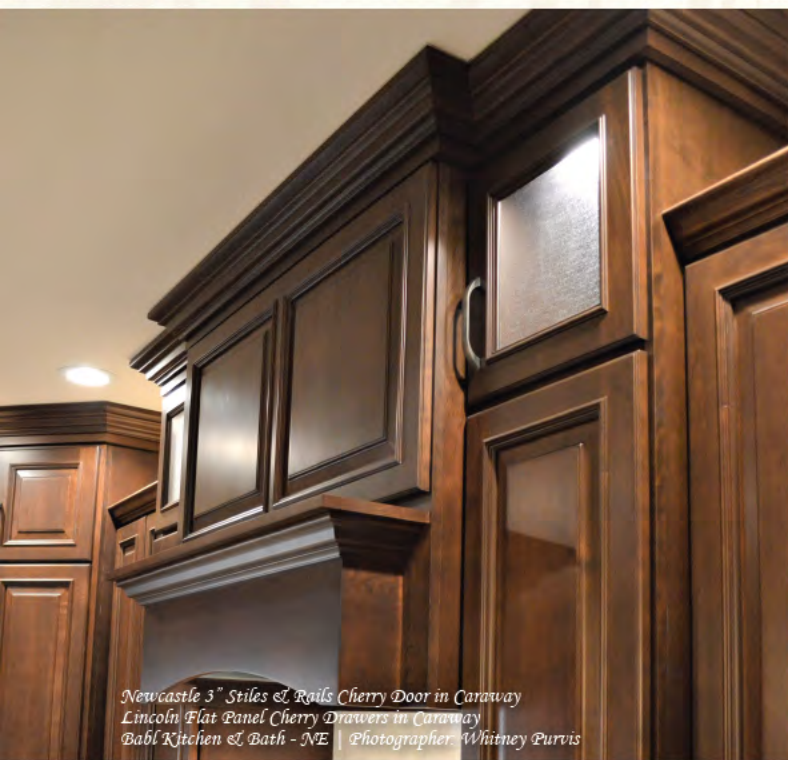

*Character Alder door in Fox with Onyx Glaze
Island: Regency Paint Grade Door in Ebony
Lake Hallie Cabinets - WI | Photographer: SpinVision*

Hoods

Regency Character Alder Door in Autumn with Onyx Glaze and Knife Outs, Rasping, Eased Edges, Corner Splits, Distressing & Worm Holes
Eagle River Cabinets - WI | Photographer: James Yochum