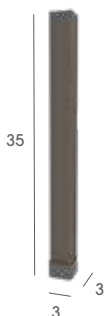

GAS GRILL BASE
Width: 24"
(GGBV24L)

BASE, FOUR DRAWERS
Width: 24"
(DB24)

FINISHED SIDE PANEL
(FSP31)

GAS GRILL BASE
Width: 42"
(GGBV42)

SINK BASE
Width: 24"
(SB24L, SB24R)

FINISHED BACK PANEL
(Solid or Vented)

BASE, FULL HEIGHT DOOR
Width: 24"
(B24FHL, B24FHR)

SINK BASE
Width: 36"
(SB36)

MOBILE BASE
Widths: 48", 72", 96"
(MB48, MB72, MB96)

BASE, ONE DRAWER
Width: 18"
(B18L, B18R)

BASE WASTE BASKET
Width: 24"
(BWB24)

BASE CORNER
Width: 48"
(BC48L, BC48R)

BASE, ONE DRAWER
Width: 24"
(B24L, B24R)

PROPANE BASE
Width: 18"
(PPBV18L)

BENCH STORAGE
Width: 83" (BS83)

CERAMIC GRILL BASE
Width: 30"
(GCB30)

FLUTED COLUMN
Height: 35"
(COLUMNKIT)