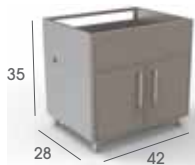

LIGHTWEIGHT

Easy to handle and install.

CONSTRUCTION FEATURES

1. Strong aluminum face frame and front assembly with weather-resistant powder coat
2. Rubber seals keep storage dry
3. 28" deep cabinet box with 24" deep, full access, soft-close drawers
4. Sturdy aluminum floor
5. Hidden 6-way adjustable hinges
6. ¾" high, full-depth, adjustable aluminum shelves
7. Stainless steel bar pulls offer a modern look
8. Solid-core doors provide lasting durability
9. Adjustable stainless steel legs on freestanding cabinets
10. Optional finished side and back panels

GAS GRILL BASE
Width: 24"
(GGBV24L)

BASE, FOUR DRAWERS
Width: 24"
(DB24)

FINISHED SIDE PANEL
(FSP31)

GAS GRILL BASE
Width: 42"
(GGBV42)

SINK BASE
Width: 24"
(SB24L, SB24R)

FINISHED BACK PANEL
(Solid or Vented)