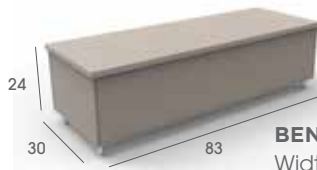

GAS GRILL BASE
Width: 24"
(GGBV24L)

BASE, FOUR DRAWERS
Width: 24"
(DB24)

FINISHED SIDE PANEL
(FSP31)

GAS GRILL BASE
Width: 42"
(GGBV42)

SINK BASE
Width: 24"
(SB24L, SB24R)

FINISHED BACK PANEL
(Solid or Vented)

BASE, FULL HEIGHT DOOR
Width: 24"
(B24FHL, B24FHR)

SINK BASE
Width: 36"
(SB36)

MOBILE BASE
Widths: 48", 72", 96"
(MB48, MB72, MB96)

BASE, ONE DRAWER
Width: 18"
(B18L, B18R)

BASE WASTE BASKET
Width: 24"
(BWB24)

BASE CORNER
Width: 48"
(BC48L, BC48R)

BASE, ONE DRAWER
Width: 24"
(B24L, B24R)

PROPANE BASE
Width: 18"
(PPBV18L)

BENCH STORAGE
Width: 83" (BS83)

CERAMIC GRILL BASE
Width: 30"
(GCB30)

FLUTED COLUMN
Height: 35"
(COLUMNKIT)