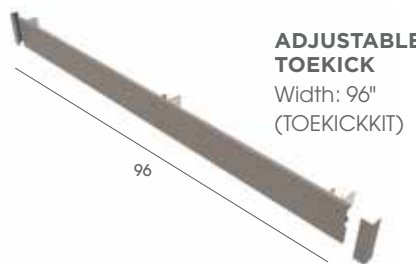

BASE CORNER
Width: 48"
(BC48L, BC48R)

BASE, ONE DRAWER
Width: 24"
(B24L, B24R)

PROPANE BASE
Width: 18"
(PPBV18L)

BENCH STORAGE
Width: 83" (BS83)

CERAMIC GRILL BASE
Width: 30"
(GCB30)

FLUTED COLUMN
Height: 35"
(COLUMNKIT)