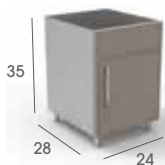

GAS GRILL BASE
Width: 24"
(GGBV24L)

BASE, FOUR DRAWERS
Width: 24"
(DB24)

FINISHED SIDE PANEL
(FSP31)

GAS GRILL BASE
Width: 42"
(GGBV42)

SINK BASE
Width: 24"
(SB24L, SB24R)

FINISHED BACK PANEL
(Solid or Vented)

BASE, FULL HEIGHT DOOR
Width: 24"
(B24FHL, B24FHR)

SINK BASE
Width: 36"
(SB36)

MOBILE BASE
Widths: 48", 72", 96"
(MB48, MB72, MB96)

BASE, ONE DRAWER
Width: 18"
(B18L, B18R)

BASE WASTE BASKET
Width: 24"
(BWB24)

BASE CORNER
Width: 48"
(BC48L, BC48R)

BASE, ONE DRAWER
Width: 24"
(B24L, B24R)

PROPANE BASE
Width: 18"
(PPBV18L)

BENCH STORAGE
Width: 83" (BS83)

CERAMIC GRILL BASE
Width: 30"
(GCB30)

FLUTED COLUMN
Height: 35"
(COLUMNKIT)