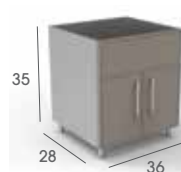

GAS GRILL BASE
Width: 24"
(GGBV24L)

BASE, FOUR DRAWERS
Width: 24"
(DB24)

FINISHED SIDE PANEL
(FSP31)

GAS GRILL BASE
Width: 42"
(GGBV42)

SINK BASE
Width: 24"
(SB24L, SB24R)

FINISHED BACK PANEL
(Solid or Vented)

BASE, FULL HEIGHT DOOR
Width: 24"
(B24FHL, B24FHR)

SINK BASE
Width: 36"
(SB36)

MOBILE BASE
Widths: 48", 72", 96"
(MB48, MB72, MB96)

BASE, ONE DRAWER
Width: 18"
(B18L, B18R)

BASE WASTE BASKET
Width: 24"
(BWB24)

BASE CORNER
Width: 48"
(BC48L, BC48R)

BASE, ONE DRAWER
Width: 24"
(B24L, B24R)

PROPANE BASE
Width: 18"
(PPBV18L)

BENCH STORAGE
Width: 83" (BS83)

CERAMIC GRILL BASE
Width: 30"
(GCB30)

FLUTED COLUMN
Height: 35"
(COLUMNKIT)