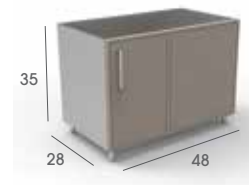

GAS GRILL BASE
Width: 24"
(GGBV24L)

BASE, FOUR DRAWERS
Width: 24"
(DB24)

FINISHED SIDE PANEL
(FSP31)

GAS GRILL BASE
Width: 42"
(GGBV42)

SINK BASE
Width: 24"
(SB24L, SB24R)

FINISHED BACK PANEL
(Solid or Vented)

BASE, FULL HEIGHT DOOR
Width: 24"
(B24FHL, B24FHR)

SINK BASE
Width: 36"
(SB36)

MOBILE BASE
Widths: 48", 72", 96"
(MB48, MB72, MB96)

BASE, ONE DRAWER
Width: 18"
(B18L, B18R)

BASE WASTE BASKET
Width: 24"
(BWB24)

BASE CORNER
Width: 48"
(BC48L, BC48R)

BASE, ONE DRAWER
Width: 24"
(B24L, B24R)

PROPANE BASE
Width: 18"
(PPBV18L)

BENCH STORAGE
Width: 83" (BS83)

CERAMIC GRILL BASE
Width: 30"
(GCB30)

FLUTED COLUMN
Height: 35"
(COLUMNKIT)