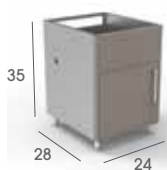

LIGHTWEIGHT

Easy to handle and install.

CONSTRUCTION FEATURES

1. Strong aluminum face frame and front assembly with weather-resistant powder coat
2. Rubber seals keep storage dry
3. 28" deep cabinet box with 24" deep, full access, soft-close drawers
4. Sturdy aluminum floor
5. Hidden 6-way adjustable hinges
6. ¾" high, full-depth, adjustable aluminum shelves
7. Stainless steel bar pulls offer a modern look
8. Solid-core doors provide lasting durability
9. Adjustable stainless steel legs on freestanding cabinets
10. Optional finished side and back panels

GAS GRILL BASE
Width: 24"
(GGBV24L)

BASE, FOUR DRAWERS
Width: 24"
(DB24)

FINISHED SIDE PANEL
(FSP31)

GAS GRILL BASE
Width: 42"
(GGBV42)

SINK BASE
Width: 24"
(SB24L, SB24R)

FINISHED BACK PANEL
(Solid or Vented)