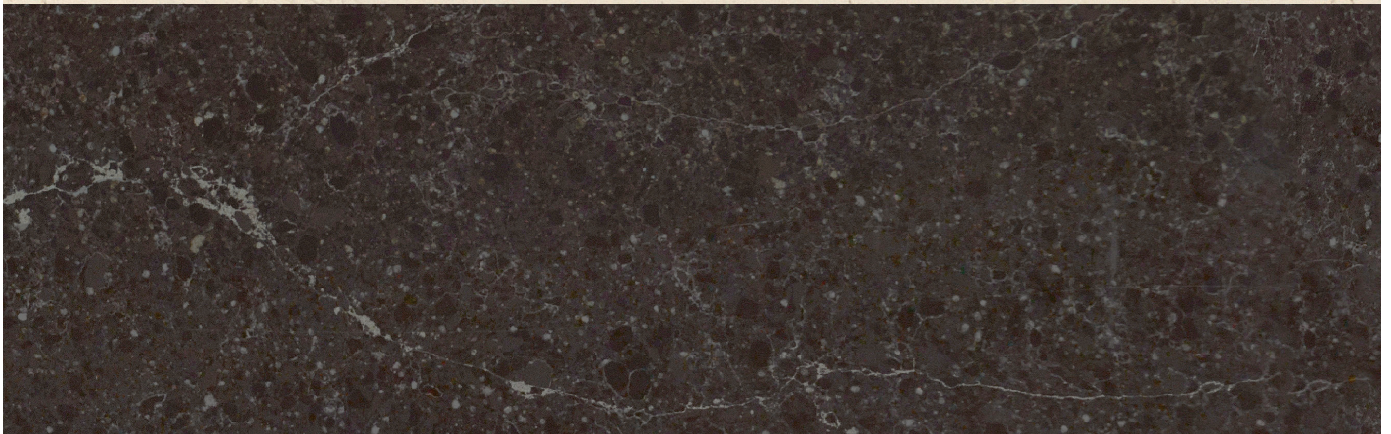

Silestone Classic Calacatta

An elegant and subtle reinterpretation of the desirable Calacatta. It stands out for its uniform grayish veins that cross the neutral background with a translucent appearance. The Classic Calacatta evokes nature thanks to its great resemblance to real stone.

Silestone Desert Silver

Evokes an icy surface patterned with fine and clear veins. It offers a very balanced and uniform translucent design. Inspired by the classic and long-lasting marble trend, it stands out for its easy combination with any type of material or architectural element.

SILESTONE®

Silestone Eternal Marfil

Soft copper veined on cream background. Warm and minimalist. The Eternal Marfil is a new reinterpretation of Crema Marfil marble, a neutral colour that brings naturalness and serenity to any space. It is sure to bring long lasting beauty with its unique details.

The image features a dark grey, almost black, marble background with intricate, light-colored (white and light grey) veins. The veins are irregular and flow across the surface, creating a complex, organic pattern. The overall appearance is that of a high-quality, natural stone material.