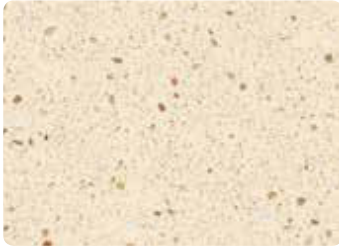

Capri Limestone