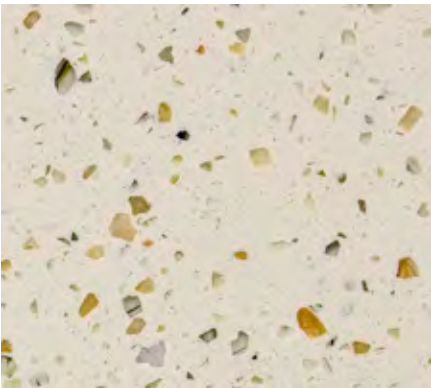

SPECTRUM QUARTZ

INTRODUCING SPECTRUM QUARTZ

Spectrum Quartz is a premium surface that combines the beauty of natural stone with the renowned strength of quartz. A leader in innovative design, our Natural Harmony Collection features a stunning combination of movement and depth.

REFLECTION SERIES

STARDUST QB1201 Pg. 48

AURA QB1102 Pg. 48

SPARKLE QB1204 Pg. 48

DAYBREAK QB1208 Pg. 49

CHROME QB1209 Pg. 49

LUMINOUS QB1212 Pg. 49

SOLID COLOR SERIES