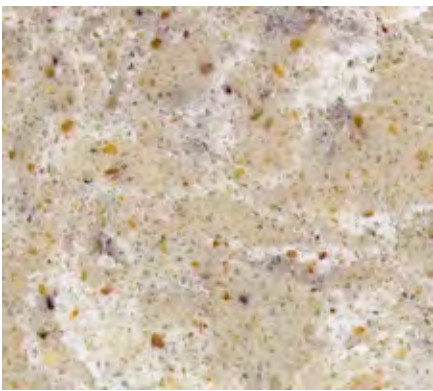

POETIC QM5071 Pg. 24