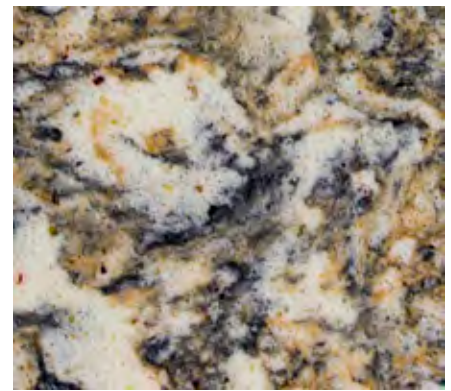

CAREFREE QM4077 Pg. 36