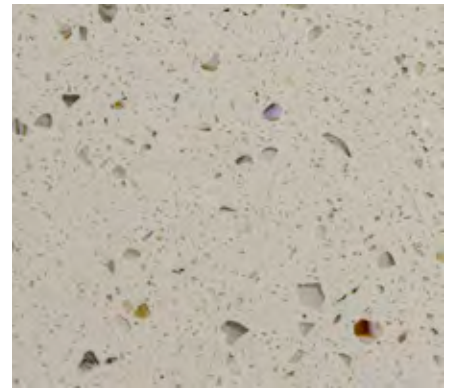

LUMINOUS QB1212 Pg. 49

SOLID COLOR SERIES