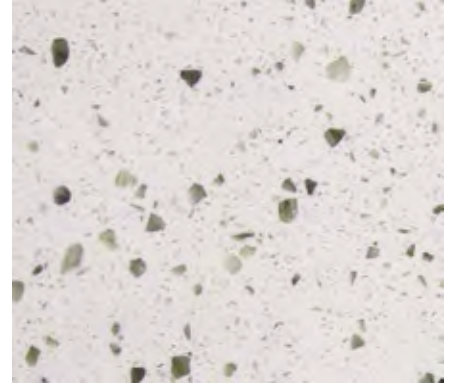

SPARKLE QB1204 Pg. 48