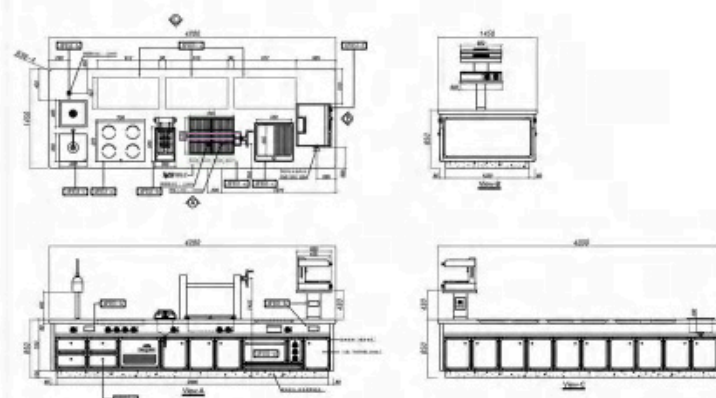

產品特征
FEATURES

作為廚房區域的完美延續，生活空間融合了視覺和功能上的氛圍。由開放式和封閉式擱板以及抽屜插入式分隔的元素巧妙地用作於內部隔板設計：它可以在兩個區域內實現可見的視覺效果，卻不會暗示它們的存在，從而在房間內建立起和諧的融合與交流。

As a perfect continuation of the kitchen area, living space combines visual and functional atmosphere. The elements separated by open and closed shelves and drawer insert type are ingeniously used in the design of internal partition: it can achieve visible visual effects in the two areas, but does not imply their existence, so as to establish a harmonious integration and communication in the room.