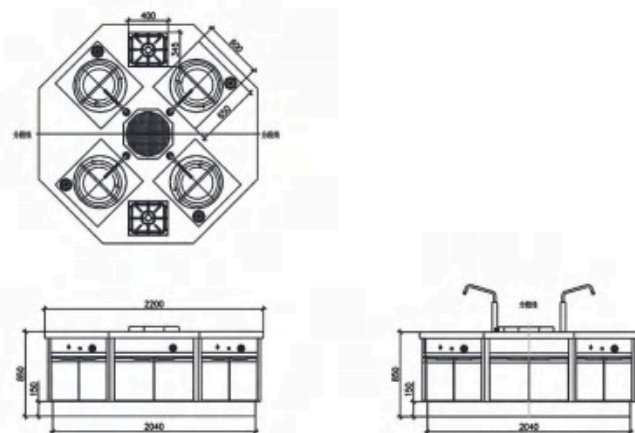

產品特征
FEATURES

整體無縫臺面采用3mm厚的304不銹鋼制造,表面手工無序紋路;多種模塊可選。
One piece 3mm S/S worktop with polish treatment , Multi heating function for options.