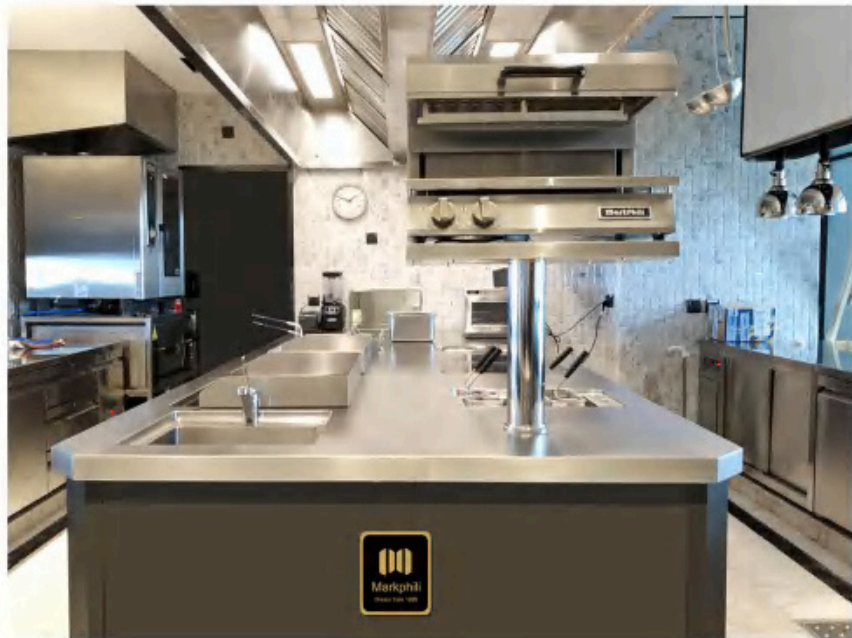

產品特征
FEATURES

一体炉具以其布局美观、节省空间、流程合理、清洁卫生、有利于厨师交流沟通、提高工作效率等特点，深受使用者和客户的喜爱，一体炉是开放式厨房重要的组成部分之一。
The cooking block is one of the important layout in the open kitchen, and mainly feature is beautiful layout, save space, rational process and hygiene, convenient chefs communication with high efficiency.

精美项目案例分享: Club House Sailing

Phu Quoc 帆船酒店项目

精美項目案例分享：
Gourmet Dining Group - GDG
Case sharing of exquisite projects:
Gourmet Dining Group - GDG

精美项目案例分享：
行膳餐饮研究院启动盛典
Case sharing of exquisite projects:
Culinary Academy