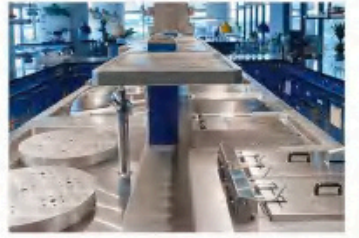

產品特征

FEATURES

簡單的要素與傳統結合在壹起，創建出永恒的時尚。功能性的幾何形狀組成安排了壹個完美的設計，這壹創意可以讓你以壹種創新的、現代的和意想不到的方式玩弄形狀和使用家中最歡樂的空間。

Simple elements combine with tradition to create eternal fashion. The functional geometry forms a perfect design, which allows you to play with shapes and use the happiest space in your home in an innovative, modern and unexpected way.