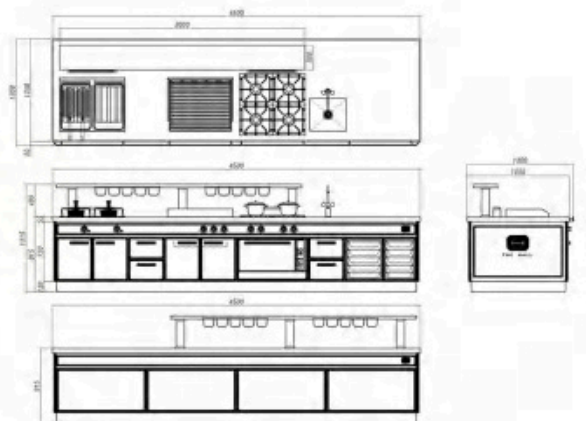

產品特征

FEATURES

簡單的要素與傳統結合在壹起，創建出永恒的時尚。功能性的幾何形狀組成安排了壹個完美的設計，這壹創意可以讓你以壹種創新的、現代的和意想不到的方式玩弄形狀和使用家中最歡樂的空間。

Simple elements combine with tradition to create eternal fashion. The functional geometry forms a perfect design, which allows you to play with shapes and use the happiest space in your home in an innovative, modern and unexpected way.