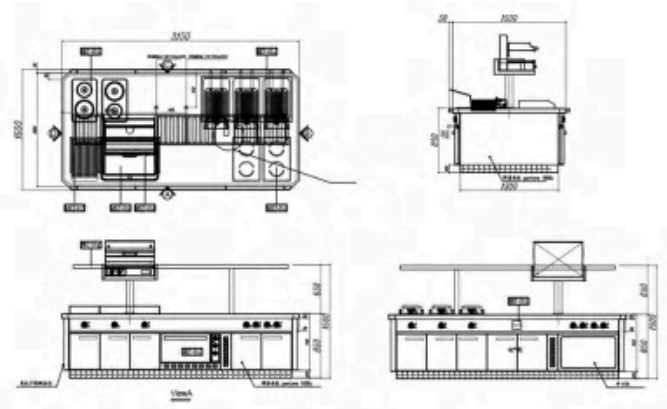

產品特征
FEATURES

開放式廚房採用經典的雙排設計。壹面廚師操作功能、壹面是食物保溫功能、方便客人與廚師之間的交流;保溫熱板下端放置餐碟,方便客人取餐,另設計有燈光效果,造型美觀;以煙囪作為層架支撐的設計,結構簡潔,使臺面的操作空間更大,視覺效果更好;整體壹面及圓角的設計提高了衛生標準。
This cooking block adopted double row design, one side is operation, another side is food warm function which convenient for customer communication with chefs. The dish cabinet designed illumination decoration which convenient for customer take food. The chimney as the shelf supporter with simply construction and big operation space and perfect visual effect. One piece countertop and round conner improving the hygiene standard.