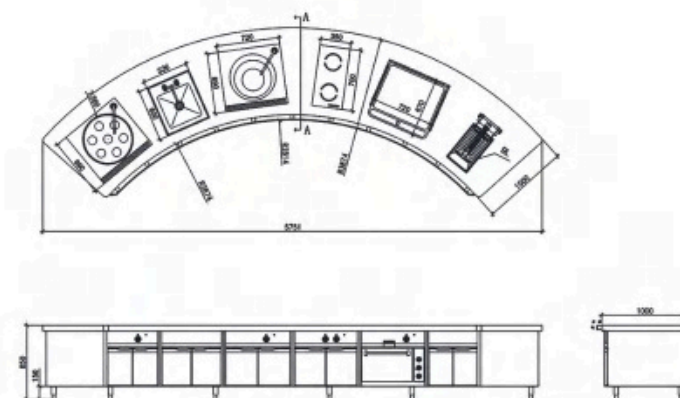

精美項目案例分享：中國人民大會堂
Case sharing of exquisite projects:
Great Hall of the people of China

產品特征
FEATURES

扇形壹體爐的布局, 將所需功能設備在壹個扇形整體臺面上展開, 方便操作者講解和展示。
扇形布局適合培訓學校或需要講解現場操作的場所。
Fan type cooking block:all of functions had intergrated at fanshape worktop,convenient for chefs operation or showing. This layout suitable for training school or open kitchen rooms using.