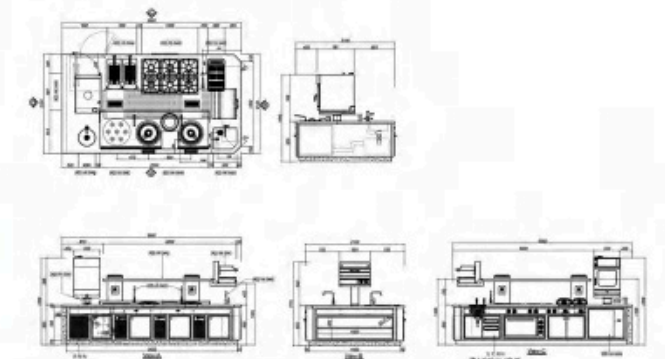

產品特征
FEATURES

作為廚房區域的完美延續，生活空間融合了視覺和功能上的氛圍。由開放式和封閉式擱板以及抽屜插入式分隔的元素巧妙地用作於內部隔板設計：它可以在兩個區域內實現可見的視覺效果，卻不會暗示它們的存在，從而在房間內建立起和諧的融合與交流。

As a perfect continuation of the kitchen area, living space combines visual and functional atmosphere. The elements separated by open and closed shelves and drawer insert type are ingeniously used in the design of internal partition: it can achieve visible visual effects in the two areas, but does not imply their existence, so as to establish a harmonious integration and communication in the room.