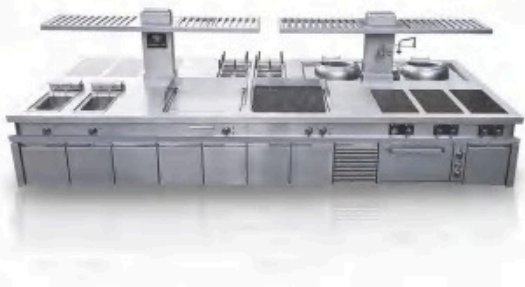

產品特征
FEATURES

一体炉具以其布局美观、节省空间、流程合理、清洁卫生、有利于厨师交流沟通、提高工作效率等特点，深受使用者和客户的喜爱，一体炉是开放式厨房重要的组成部分之一。
The cooking block is one of the important layout in the open kitchen, and mainly feature is beautiful layout, save space, rational process and hygiene, convenient chefs communication with high efficiency.

產品特征
FEATURES

開放式廚房採用經典的雙排設計。壹面廚師操作功能、壹面是食物保溫功能、方便客人與廚師之間的交流;保溫熱板下端放置餐碟,方便客人取餐,另設計有燈光效果,造型美觀;以煙囪作為層架支撐的設計,結構簡潔,使臺面的操作空間更大,視覺效果更好;整體壹面及圓角的設計提高了衛生標準。
This cooking block adopted double row design, one side is operation, another side is food warm function which convenient for customer communication with chefs. The dish cabinet designed illumination decoration which convenient for customer take food. The chimney as the shelf supporter with simply construction and big operation space and perfect visual effect. One piece countertop and round conner improving the hygiene standard.

產品特征
FEATURES

整體爐採用正方形布局，臺面和側板採用整體造型，四個側面都可以操作，配置不同的功能設置；四個腳採用橋墩式設計，中空，以四個煙囪為支架組成的環形層架，減少額外配置支柱而導致的視覺混亂。黑色烤漆面板，配以金色把手及旋鈕，實現功能及美觀的統壹。

Adopted square layout, one piece worktop and side plate. Each side configured different function for operation. The four feet adopted pier structure, designed the four chimney as the shelf holder. Black painting color side plate with golden color handle and knob to achieve beautiful appearance.