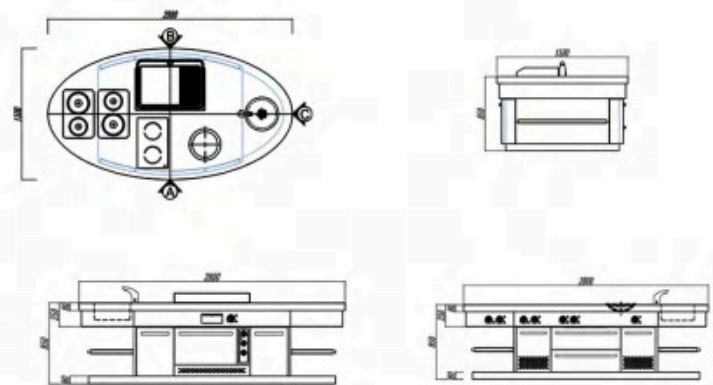

產品特征
FEATURES

整體爐採用正方形布局，臺面和側板採用整體造型，四個側面都可以操作，配置不同的功能設置；四個腳採用橋墩式設計，中空，以四個煙囪為支架組成的環形層架，減少額外配置支柱而導致的視覺混亂。黑色烤漆面板，配以金色把手及旋鈕，實現功能及美觀的統壹。

Adopted square layout, one piece worktop and side plate. Each side configured different function for operation. The four feet adopted pier structure, designed the four chimney as the shelf holder. Black painting color side plate with golden color handle and knob to achieve beautiful appearance.

產品特征
FEATURES

單排布局的整體爐，採用中西餐設備結合，中島式布置，紅色的烤漆面板及不銹鋼色的包邊柱，使爐具的布局非常緊湊，實現更高的衛生標準。

Single line operation and combination chinese cooking range and western cooking range together. Mid-Island design with red painting color and SS cover board. compact layout and hygiene.

產品特征
FEATURES

整體無縫臺面采用3mm厚的304不銹鋼制造,表面手工無序紋路;多種模塊可選。
One piece 3mm S/S worktop with polish treatment , Multi heating function for options.

產品特征
FEATURES

扇形壹體爐的布局, 將所需功能設備在壹個扇形整體臺面上展開, 方便操作者講解和展示。
扇形布局適合培訓學校或需要講解現場操作的場所。
Fan type cooking block:all of functions had intergrated at fanshape worktop,convenient for chefs operation or showing. This layout suitable for training school or open kitchen rooms using.