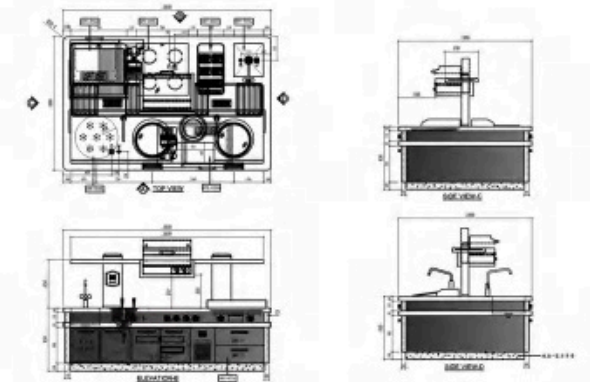

產品特征
FEATURES

整體爐採用正方形布局，臺面和側板採用整體造型，四個側面都可以操作，配置不同的功能設置；四個腳採用橋墩式設計，中空，以四個煙囪為支架組成的環形層架，減少額外配置支柱而導致的視覺混亂。黑色烤漆面板，配以金色把手及旋鈕，實現功能及美觀的統壹。

Adopted square layout, one piece worktop and side plate. Each side configured different function for operation. The four feet adopted pier structure, designed the four chimney as the shelf holder. Black painting color side plate with golden color handle and knob to achieve beautiful appearance.

產品特征
FEATURES

單排布局的整體爐，採用中西餐設備結合，中島式布置，紅色的烤漆面板及不銹鋼色的包邊柱，使爐具的布局非常緊湊，實現更高的衛生標準。

Single line operation and combination chinese cooking range and western cooking range together. Mid-Island design with red painting color and SS cover board. compact layout and hygiene.