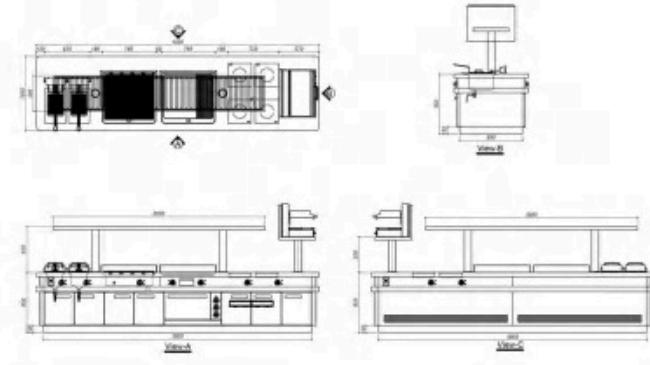

產品特征
FEATURES

開放式廚房採用經典的雙排設計。壹面廚師操作功能、壹面是食物保溫功能、方便客人與廚師之間的交流;保溫熱板下端放置餐碟,方便客人取餐,另設計有燈光效果,造型美觀;以煙囪作為層架支撐的設計,結構簡潔,使臺面的操作空間更大,視覺效果更好;整體壹面及圓角的設計提高了衛生標準。
This cooking block adopted double row design, one side is operation, another side is food warm function which convenient for customer communication with chefs. The dish cabinet designed illumination decoration which convenient for customer take food. The chimney as the shelf supporter with simply construction and big operation space and perfect visual effect. One piece countertop and round conner improving the hygiene standard.