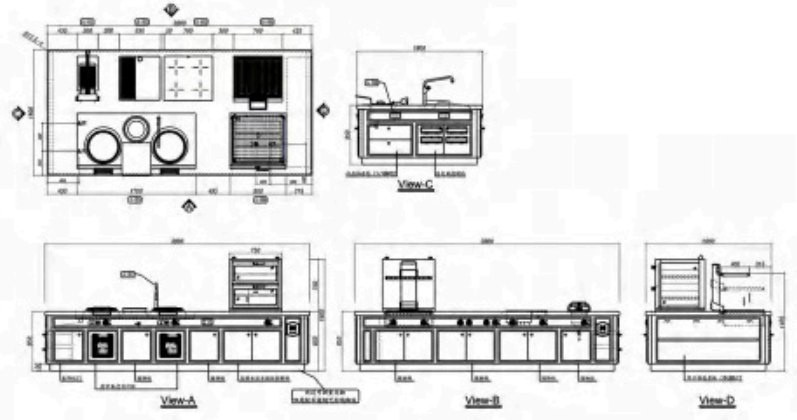

產品特征

FEATURES

簡單的要素與傳統結合在壹起，創建出永恒的時尚。功能性的幾何形狀組成安排了壹個完美的設計，這壹創意可以讓你以壹種創新的、現代的和意想不到的方式玩弄形狀和使用家中最歡樂的空間。

Simple elements combine with tradition to create eternal fashion. The functional geometry forms a perfect design, which allows you to play with shapes and use the happiest space in your home in an innovative, modern and unexpected way.