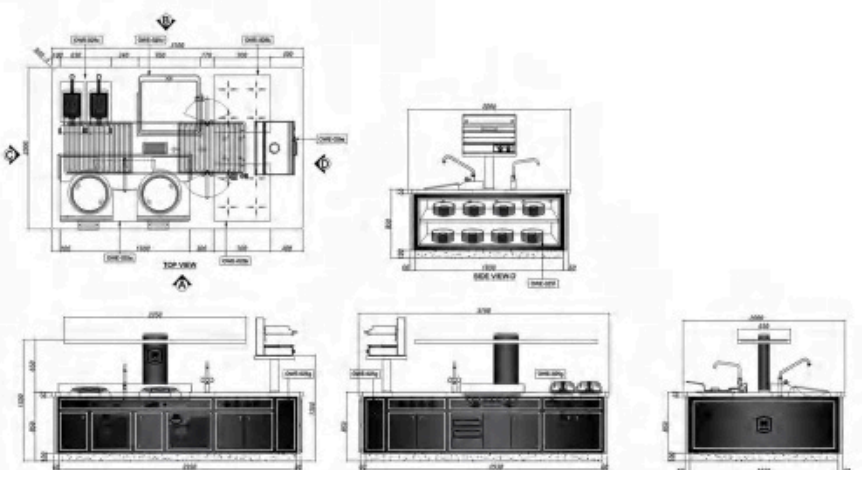

產品特征

FEATURES

簡單的要素與傳統結合在壹起，創建出永恒的時尚。功能性的幾何形狀組成安排了壹個完美的設計，這壹創意可以讓你以壹種創新的、現代的和意想不到的方式玩弄形狀和使用家中最歡樂的空間。

Simple elements combine with tradition to create eternal fashion. The functional geometry forms a perfect design, which allows you to play with shapes and use the happiest space in your home in an innovative, modern and unexpected way.