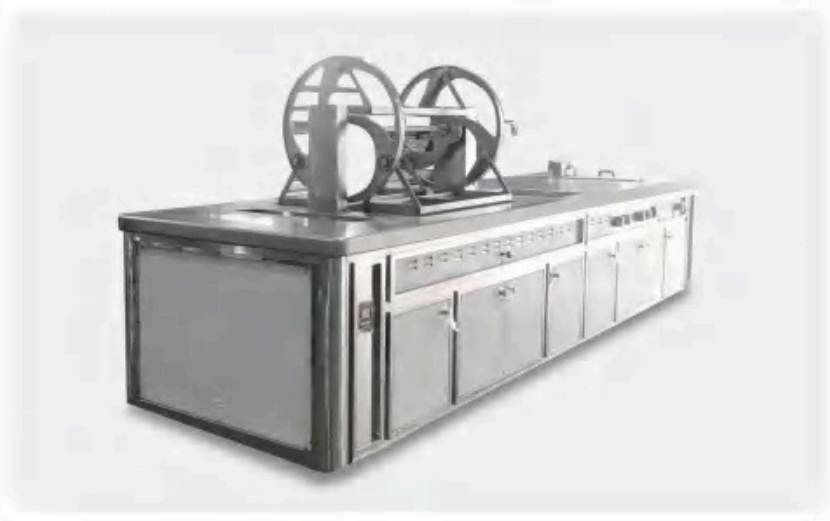

產品特征

FEATURES

簡單的要素與傳統結合在壹起，創建出永恒的時尚。功能性的幾何形狀組成安排了壹個完美的設計，這壹創意可以讓你以壹種創新的、現代的和意想不到的方式玩弄形狀和使用家中最歡樂的空間。

Simple elements combine with tradition to create eternal fashion. The functional geometry forms a perfect design, which allows you to play with shapes and use the happiest space in your home in an innovative, modern and unexpected way.