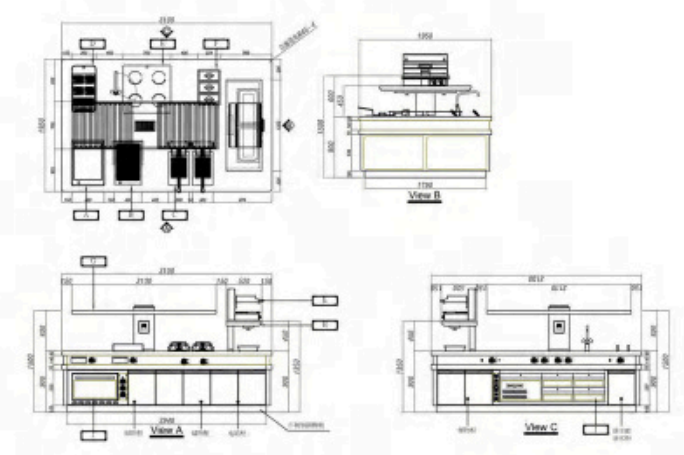

產品特征
FEATURES

開放式廚房採用經典的雙排設計。壹面廚師操作功能、壹面是食物保溫功能、方便客人與廚師之間的交流;保溫熱板下端放置餐碟,方便客人取餐,另設計有燈光效果,造型美觀;以煙囪作為層架支撐的設計,結構簡潔,使臺面的操作空間更大,視覺效果更好;整體壹面及圓角的設計提高了衛生標準。
This cooking block adopted double row design, one side is operation, another side is food warm function which convenient for customer communication with chefs. The dish cabinet designed illumination decoration which convenient for customer take food. The chimney as the shelf supporter with simply construction and big operation space and perfect visual effect. One piece countertop and round conner improving the hygiene standard.