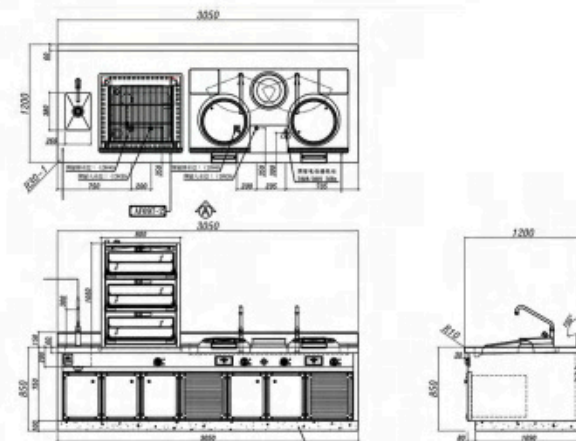

產品特征
FEATURES

扇形壹體爐的布局, 將所需功能設備在壹個扇形整體臺面上展開, 方便操作者講解和展示。
扇形布局適合培訓學校或需要講解現場操作的場所。
Fan type cooking block:all of functions had intergrated at fanshape worktop,convenient for chefs operation or showing. This layout suitable for training school or open kitchen rooms using.