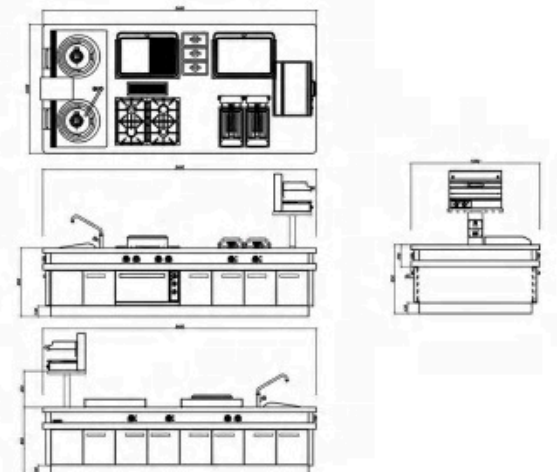

產品特征
FEATURES

開放式廚房採用經典的雙排設計。壹面廚師操作功能、壹面是食物保溫功能、方便客人與廚師之間的交流;保溫熱板下端放置餐碟,方便客人取餐,另設計有燈光效果,造型美觀;以煙囪作為層架支撐的設計,結構簡潔,使臺面的操作空間更大,視覺效果更好;整體壹面及圓角的設計提高了衛生標準。
This cooking block adopted double row design, one side is operation, another side is food warm function which convenient for customer communication with chefs. The dish cabinet designed illumination decoration which convenient for customer take food. The chimney as the shelf supporter with simply construction and big operation space and perfect visual effect. One piece countertop and round conner improving the hygiene standard.

產品特征
FEATURES

整體爐採用正方形布局，臺面和側板採用整體造型，四個側面都可以操作，配置不同的功能設置；四個腳採用橋墩式設計，中空，以四個煙囪為支架組成的環形層架，減少額外配置支柱而導致的視覺混亂。黑色烤漆面板，配以金色把手及旋鈕，實現功能及美觀的統壹。

Adopted square layout, one piece worktop and side plate. Each side configured different function for operation. The four feet adopted pier structure, designed the four chimney as the shelf holder. Black painting color side plate with golden color handle and knob to achieve beautiful appearance.

產品特征
FEATURES

單排布局的整體爐，採用中西餐設備結合，中島式布置，紅色的烤漆面板及不銹鋼色的包邊柱，使爐具的布局非常緊湊，實現更高的衛生標準。

Single line operation and combination chinese cooking range and western cooking range together. Mid-Island design with red painting color and SS cover board. compact layout and hygiene.