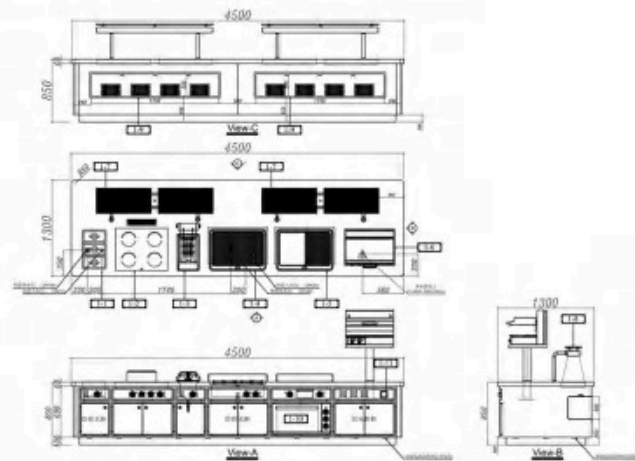

產品特征
FEATURES

开放式的空间规划，清晰的建筑轴线，整体厨房设计将烹饪和生活融为一体，形成了壹个完整构思的生活空间。厨岛区域和浅色木板区域完美无缝融合。斜切加工的抽屉式储物柜与组合侧板优雅地结合在壹起。

Open space planning, clear building axis, the overall kitchen design will be cooking and life into one, forming a complete concept of living space. The kitchen island area and light wood area are seamlessly integrated. The drawer type storage cabinet with oblique cutting process is elegantly combined with the combined side plate.