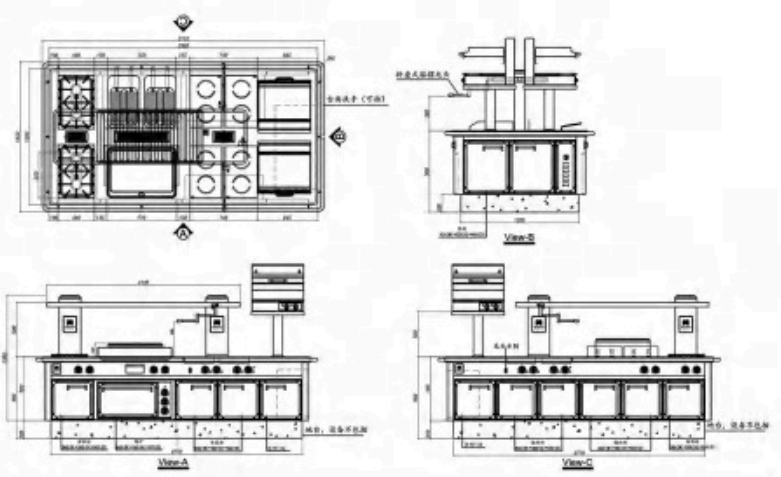

產品特征
FEATURES

一体炉具以其布局美观、节省空间、流程合理、清洁卫生、有利于厨师交流沟通、提高工作效率等特点，深受使用者和客户的喜爱，一体炉是开放式厨房重要的组成部分之一。
The cooking block is one of the important layout in the open kitchen, and mainly feature is beautiful layout, save space, rational process and hygiene, convenient chefs communication with high efficiency.