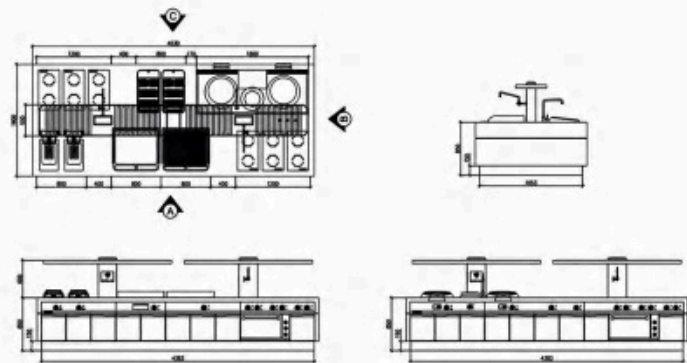

產品特征
FEATURES

開放式廚房採用經典的雙排設計。壹面廚師操作功能、壹面是食物保溫功能、方便客人與廚師之間的交流;保溫熱板下端放置餐碟,方便客人取餐,另設計有燈光效果,造型美觀;以煙囪作為層架支撐的設計,結構簡潔,使臺面的操作空間更大,視覺效果更好;整體壹面及圓角的設計提高了衛生標準。
This cooking block adopted double row design, one side is operation, another side is food warm function which convenient for customer communication with chefs. The dish cabinet designed illumination decoration which convenient for customer take food. The chimney as the shelf supporter with simply construction and big operation space and perfect visual effect. One piece countertop and round conner improving the hygiene standard.

產品特征
FEATURES

整體爐採用正方形布局，臺面和側板採用整體造型，四個側面都可以操作，配置不同的功能設置；四個腳採用橋墩式設計，中空，以四個煙囪為支架組成的環形層架，減少額外配置支柱而導致的視覺混亂。黑色烤漆面板，配以金色把手及旋鈕，實現功能及美觀的統壹。

Adopted square layout, one piece worktop and side plate. Each side configured different function for operation. The four feet adopted pier structure, designed the four chimney as the shelf holder. Black painting color side plate with golden color handle and knob to achieve beautiful appearance.