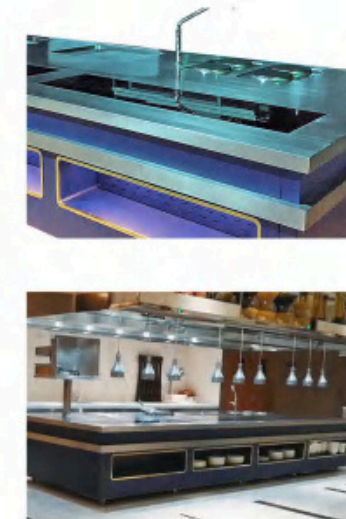

產品特征
FEATURES

整體爐採用正方形布局，臺面和側板採用整體造型，四個側面都可以操作，配置不同的功能設置；四個腳採用橋墩式設計，中空，以四個煙囪為支架組成的環形層架，減少額外配置支柱而導致的視覺混亂。黑色烤漆面板，配以金色把手及旋鈕，實現功能及美觀的統壹。

Adopted square layout, one piece worktop and side plate. Each side configured different function for operation. The four feet adopted pier structure, designed the four chimney as the shelf holder. Black painting color side plate with golden color handle and knob to achieve beautiful appearance.

產品特征
FEATURES

單排布局的整體爐，採用中西餐設備結合，中島式布置，紅色的烤漆面板及不銹鋼色的包邊柱，使爐具的布局非常緊湊，實現更高的衛生標準。

Single line operation and combination chinese cooking range and western cooking range together. Mid-Island design with red painting color and SS cover board. compact layout and hygiene.

產品特征
FEATURES

整體無縫臺面采用3mm厚的304不銹鋼制造,表面手工無序紋路;多種模塊可選。
One piece 3mm S/S worktop with polish treatment , Multi heating function for options.

產品特征
FEATURES

扇形壹體爐的布局, 將所需功能設備在壹個扇形整體臺面上展開, 方便操作者講解和展示。
扇形布局適合培訓學校或需要講解現場操作的場所。
Fan type cooking block:all of functions had intergrated at fanshape worktop,convenient for chefs operation or showing. This layout suitable for training school or open kitchen rooms using.