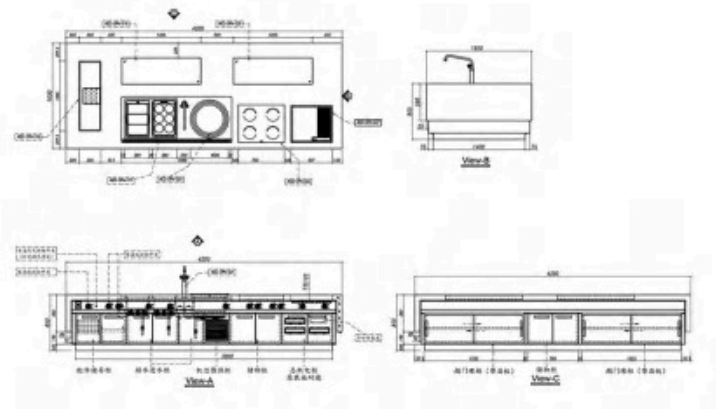

產品特征
FEATURES

整體爐採用正方形布局，臺面和側板採用整體造型，四個側面都可以操作，配置不同的功能設置；四個腳採用橋墩式設計，中空，以四個煙囪為支架組成的環形層架，減少額外配置支柱而導致的視覺混亂。黑色烤漆面板，配以金色把手及旋鈕，實現功能及美觀的統壹。

Adopted square layout, one piece worktop and side plate. Each side configured different function for operation. The four feet adopted pier structure, designed the four chimney as the shelf holder. Black painting color side plate with golden color handle and knob to achieve beautiful appearance.