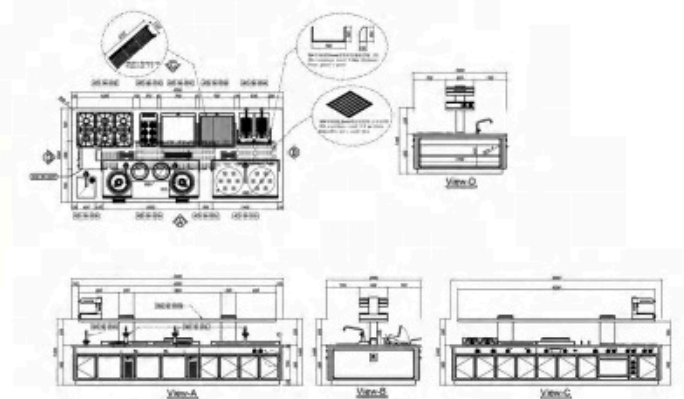

產品特征
FEATURES

作為廚房區域的完美延續，生活空間融合了視覺和功能上的氛圍。由開放式和封閉式擱板以及抽屜插入式分隔的元素巧妙地用作於內部隔板設計：它可以在兩個區域內實現可見的視覺效果，卻不會暗示它們的存在，從而在房間內建立起和諧的融合與交流。

As a perfect continuation of the kitchen area, living space combines visual and functional atmosphere. The elements separated by open and closed shelves and drawer insert type are ingeniously used in the design of internal partition: it can achieve visible visual effects in the two areas, but does not imply their existence, so as to establish a harmonious integration and communication in the room.