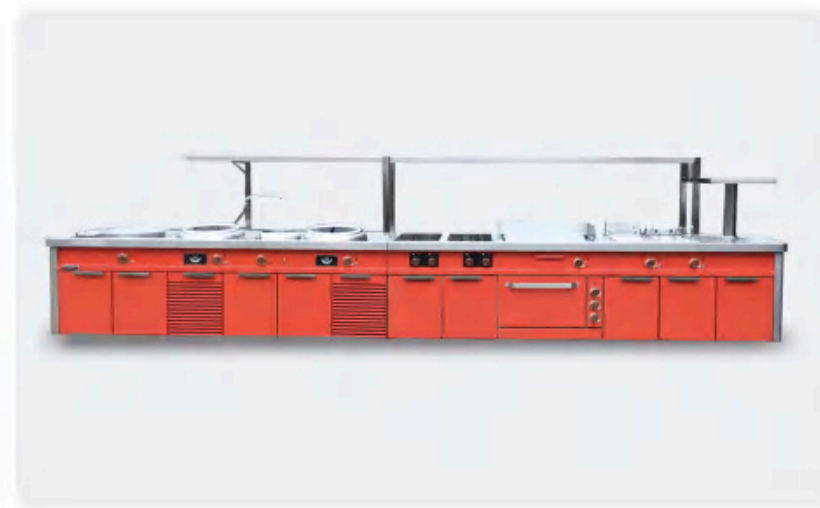

產品特征
FEATURES

一体炉具以其布局美观、节省空间、流程合理、清洁卫生、有利于厨师交流沟通、提高工作效率等特点，深受使用者和客户的喜爱，一体炉是开放式厨房重要的组成部分之一。
The cooking block is one of the important layout in the open kitchen, and mainly feature is beautiful layout, save space, rational process and hygiene, convenient chefs communication with high efficiency.

產品特征
FEATURES

開放式廚房採用經典的雙排設計。壹面廚師操作功能、壹面是食物保溫功能、方便客人與廚師之間的交流;保溫熱板下端放置餐碟,方便客人取餐,另設計有燈光效果,造型美觀;以煙囪作為層架支撐的設計,結構簡潔,使臺面的操作空間更大,視覺效果更好;整體壹面及圓角的設計提高了衛生標準。
This cooking block adopted double row design, one side is operation, another side is food warm function which convenient for customer communication with chefs. The dish cabinet designed illumination decoration which convenient for customer take food. The chimney as the shelf supporter with simply construction and big operation space and perfect visual effect. One piece countertop and round conner improving the hygiene standard.

產品特征
FEATURES

整體爐採用正方形布局，臺面和側板採用整體造型，四個側面都可以操作，配置不同的功能設置；四個腳採用橋墩式設計，中空，以四個煙囪為支架組成的環形層架，減少額外配置支柱而導致的視覺混亂。黑色烤漆面板，配以金色把手及旋鈕，實現功能及美觀的統壹。

Adopted square layout, one piece worktop and side plate. Each side configured different function for operation. The four feet adopted pier structure, designed the four chimney as the shelf holder. Black painting color side plate with golden color handle and knob to achieve beautiful appearance.