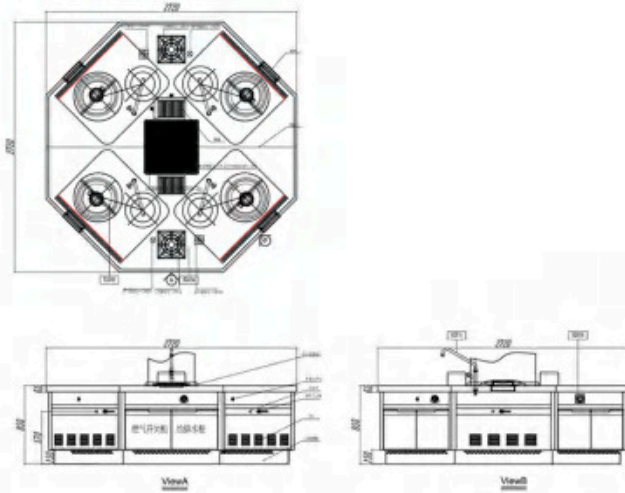

產品特征
FEATURES

開放式廚房採用經典的雙排設計。壹面廚師操作功能、壹面是食物保溫功能、方便客人與廚師之間的交流;保溫熱板下端放置餐碟,方便客人取餐,另設計有燈光效果,造型美觀;以煙囪作為層架支撐的設計,結構簡潔,使臺面的操作空間更大,視覺效果更好;整體壹面及圓角的設計提高了衛生標準。
This cooking block adopted double row design, one side is operation, another side is food warm function which convenient for customer communication with chefs. The dish cabinet designed illumination decoration which convenient for customer take food. The chimney as the shelf supporter with simply construction and big operation space and perfect visual effect. One piece countertop and round conner improving the hygiene standard.

產品特征
FEATURES

整體爐採用正方形布局，臺面和側板採用整體造型，四個側面都可以操作，配置不同的功能設置；四個腳採用橋墩式設計，中空，以四個煙囪為支架組成的環形層架，減少額外配置支柱而導致的視覺混亂。黑色烤漆面板，配以金色把手及旋鈕，實現功能及美觀的統壹。

Adopted square layout, one piece worktop and side plate. Each side configured different function for operation. The four feet adopted pier structure, designed the four chimney as the shelf holder. Black painting color side plate with golden color handle and knob to achieve beautiful appearance.