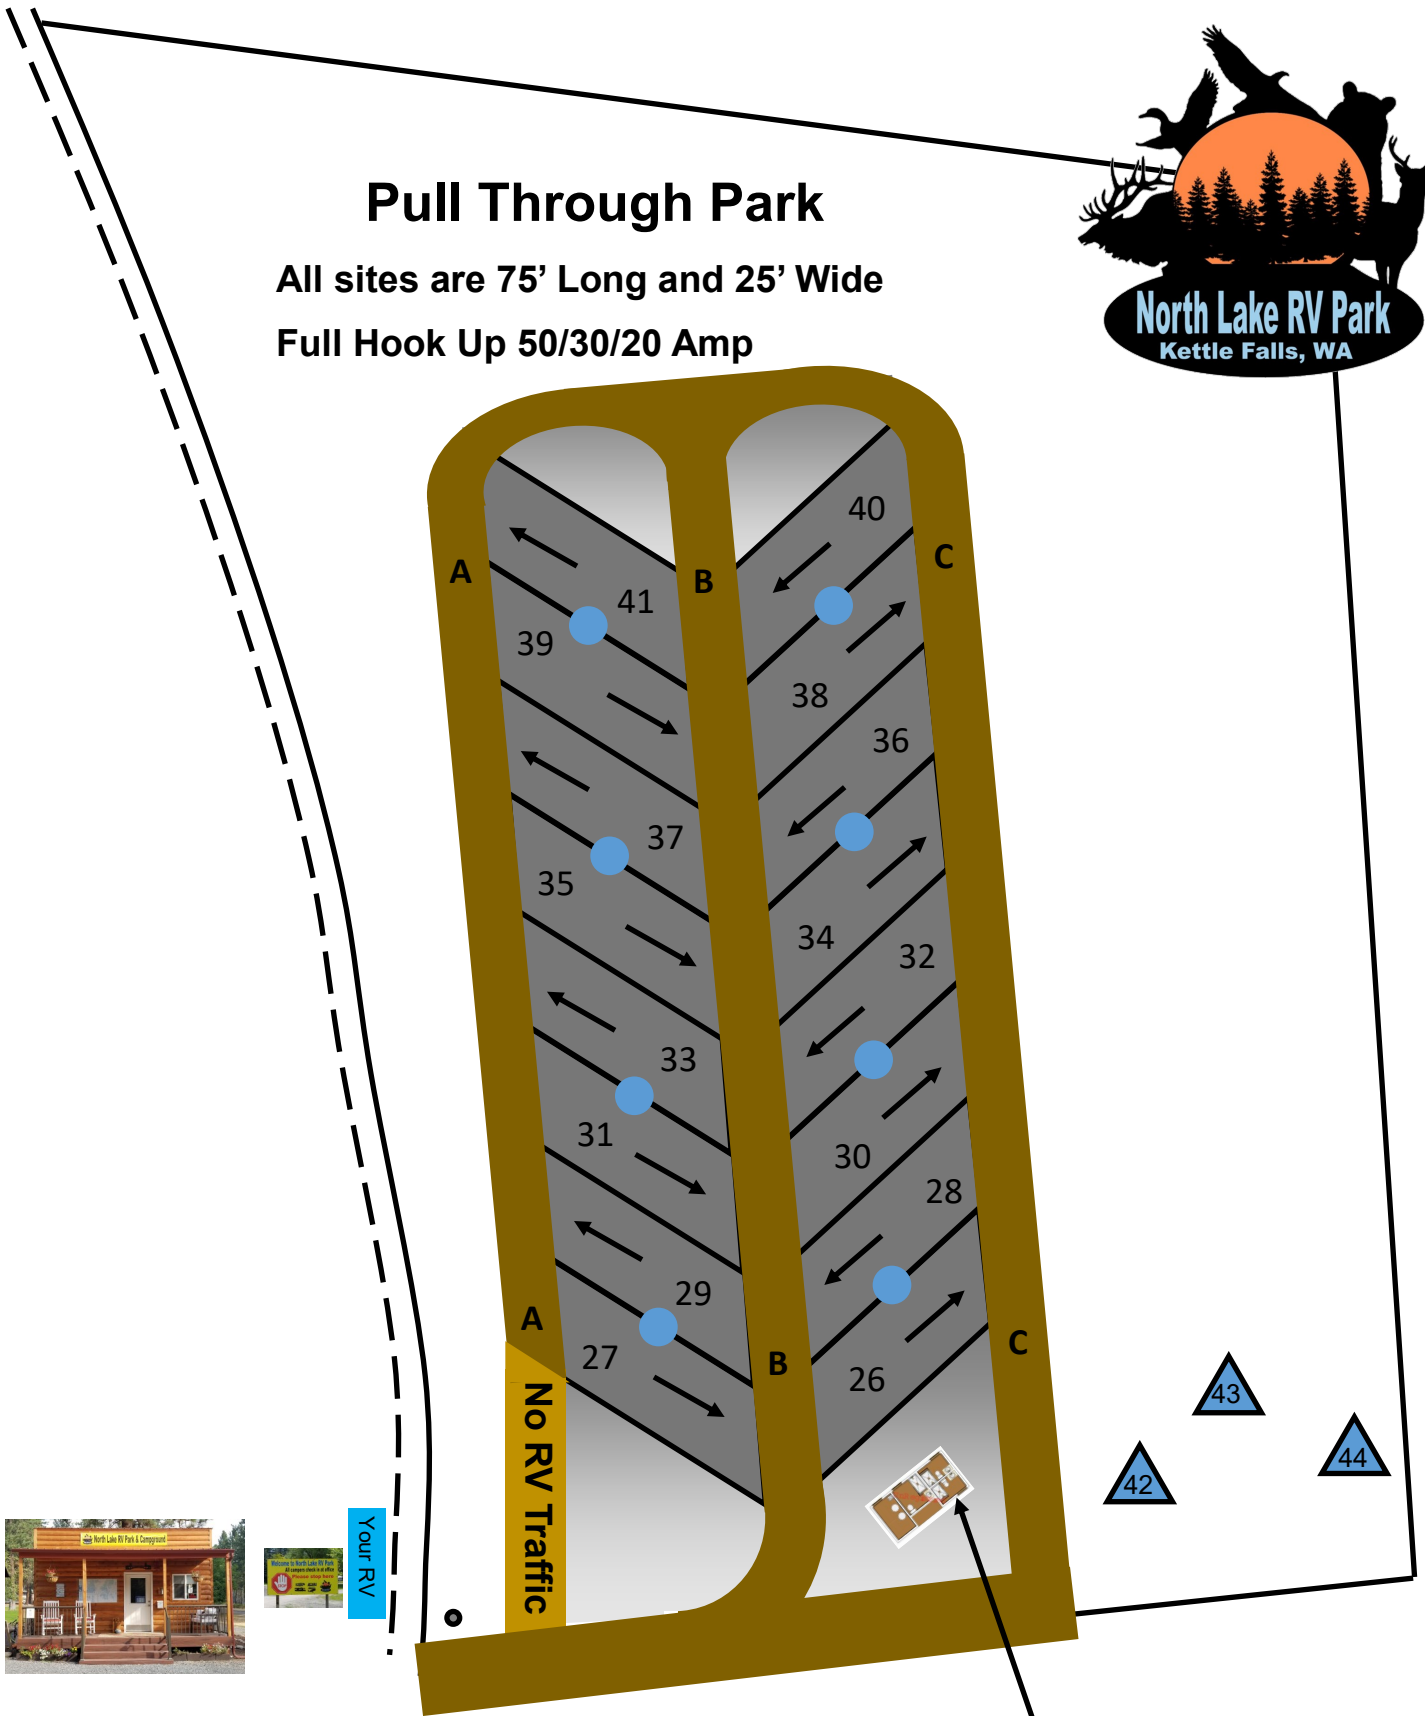

# Pull Through Park

All sites are 75' Long and 25' Wide

Full Hook Up 50/30/20 Amp

Your RV

● Water, Power, Sewer

Bath/Shower House