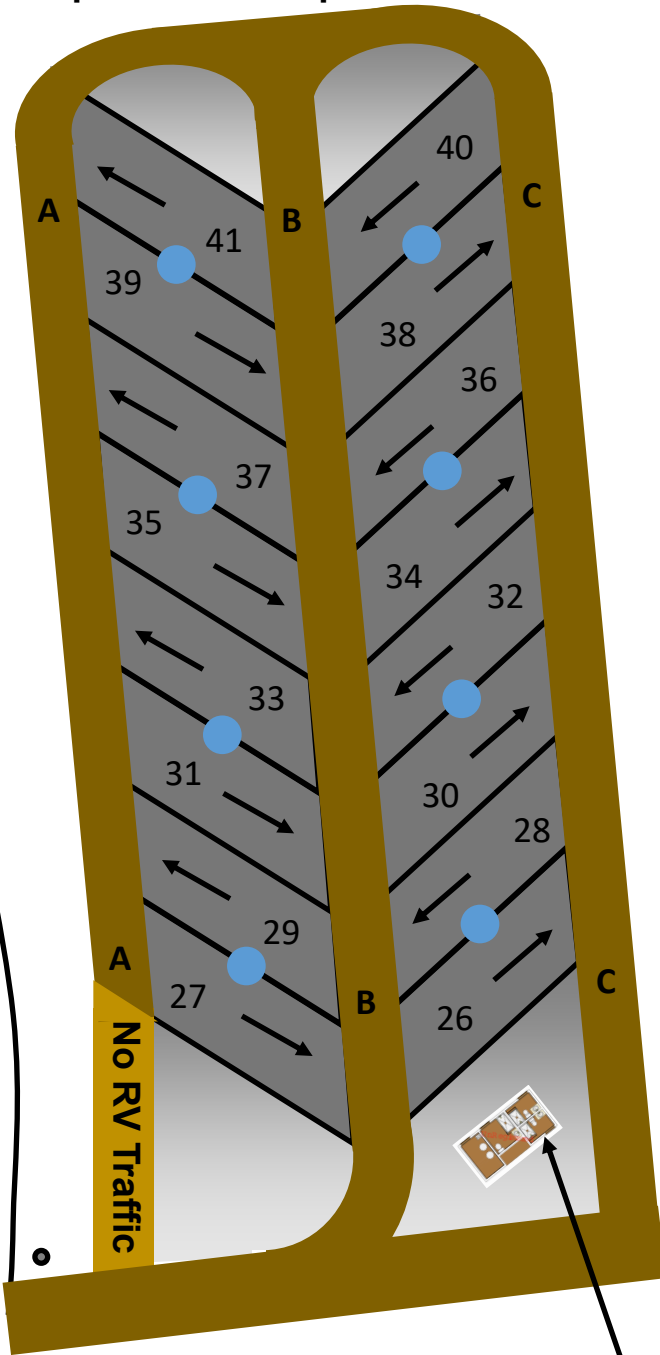

Pull Through Park

All sites are 75' Long and 25' Wide

Full Hook Up 50/30/20 Amp

● Water, Power, Sewer

Bath/Shower House