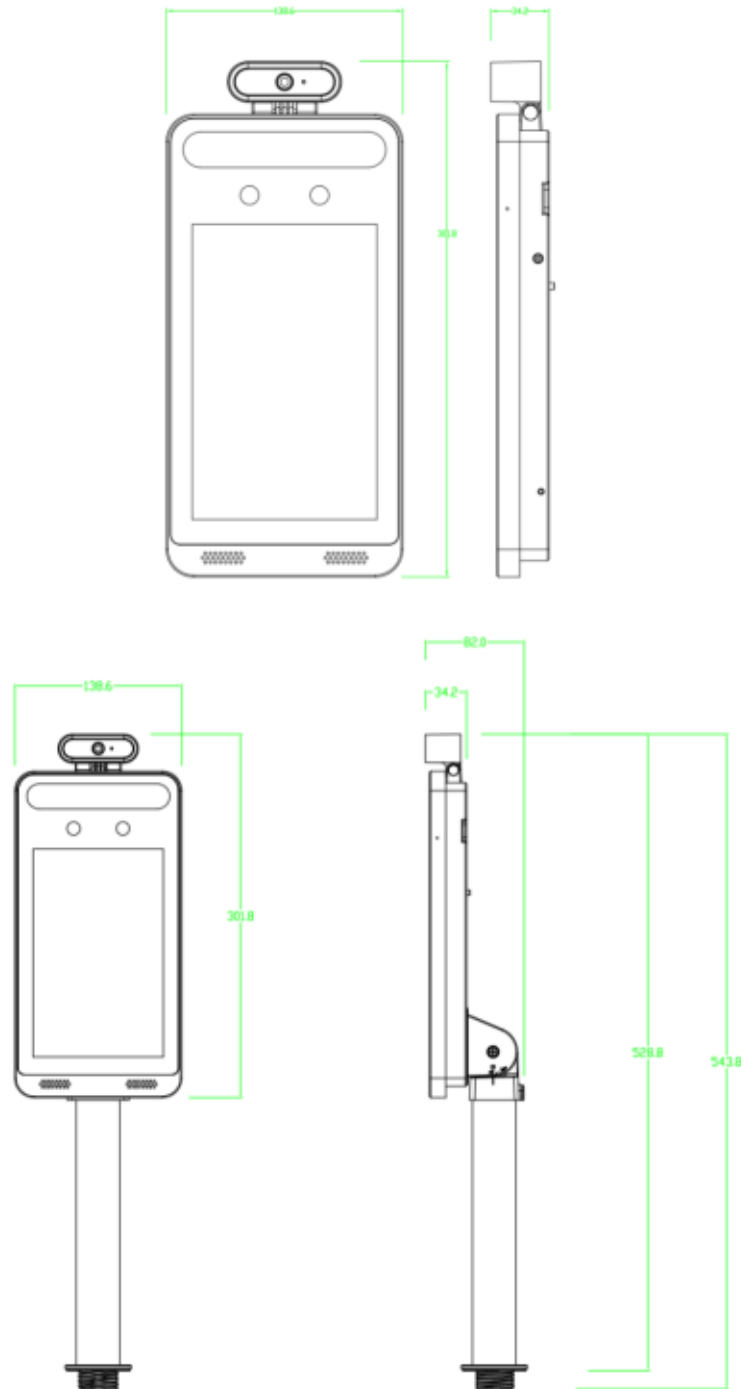

Dimensions

(Note: Pole mounting bracket is optional)