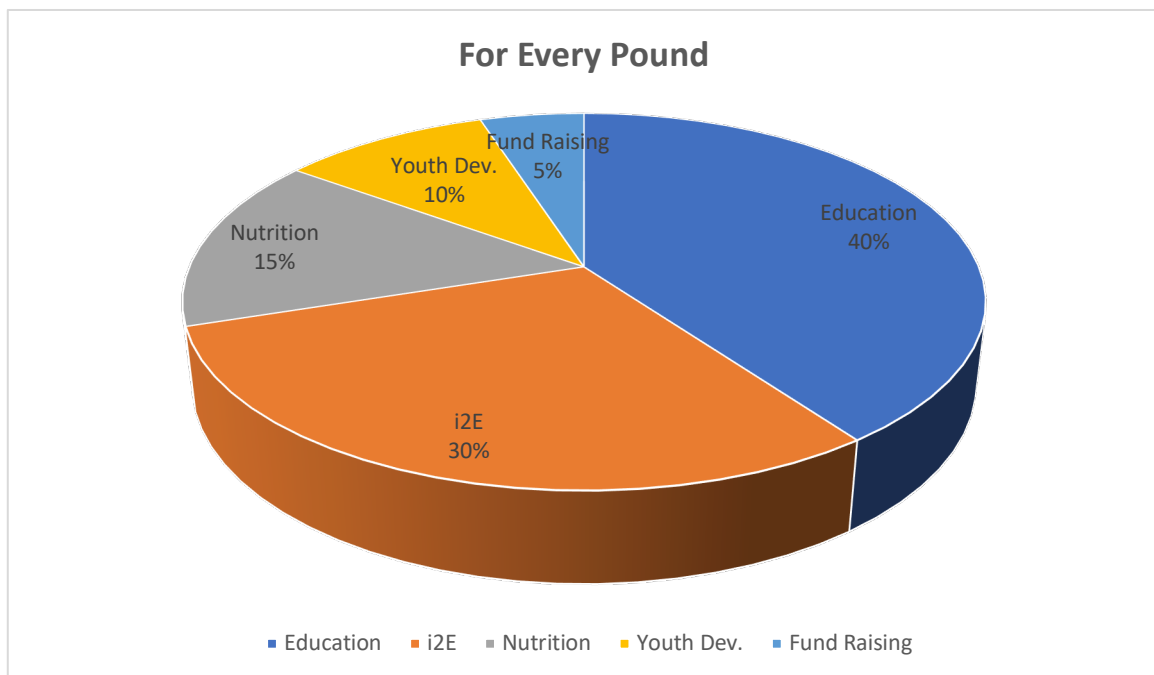

## How we spend your money

For every £1 you donate to A-fID SL

**40p** goes to improving the quality of education & promote gender parity in the teaching profession

**30p** providing information to empower (i2E) people to live self-reliant lives

**15p** goes to preventing undernutrition in children 0-5 years old

**10p** promoting Youth Empowerment Services (YES)

**5p** goes to our support cost and fund raising for what you care about

We will use your money to enable people to use Skills & Knowledge to challenge Poverty