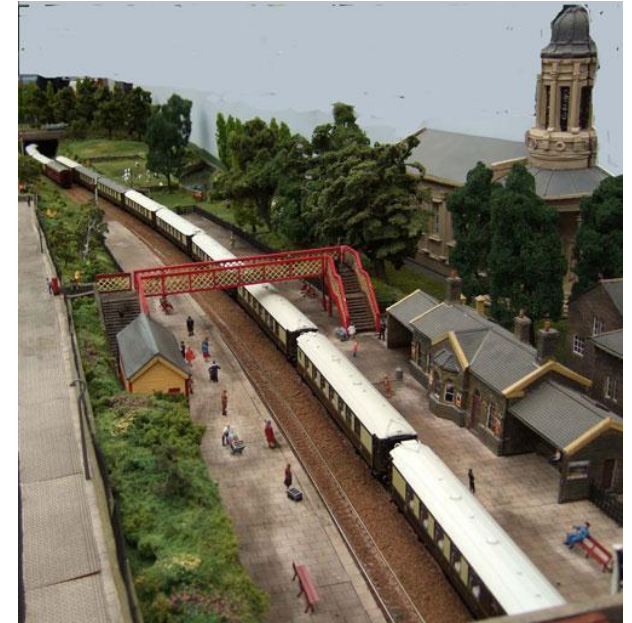

**Why not come along a give us a try.
We meet Monday and Thursday
7:45pm onwards
Black Dyke Mills, Queensbury, Bradford.
BD13 1QA
Please phone 01943 467551 before visiting.**

Victoria Road OO gauge

Reevy Road West 00 (New 2018 Layout)