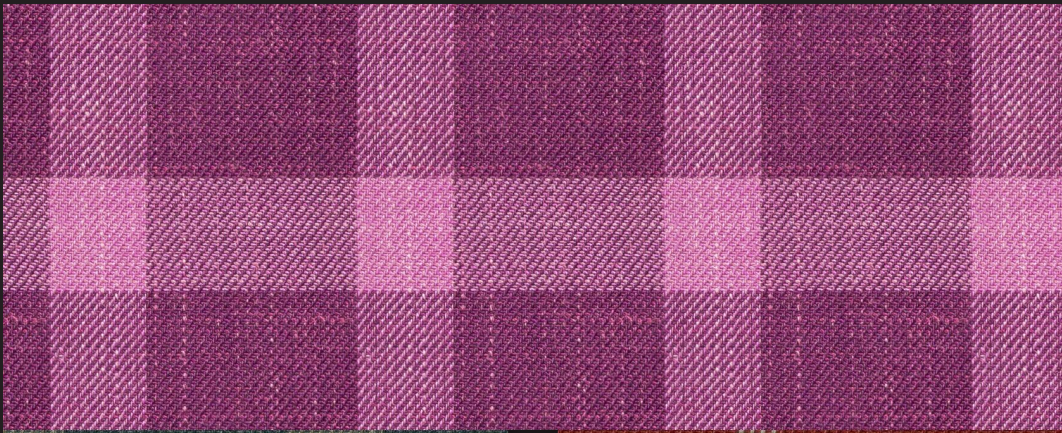

1842

CLOTH  
**DORMEUIL**

**COSMOS**  
MADE IN ENGLAND

(N° 903)

---

Volume 19011

# COSMOS

MADE IN ENGLAND

**Y6-3858943 (1)**  
Purple  
Check  
417501

**Y6-3858944 (2)**  
Green  
Check  
417502

**Y6-3858945 (3)**  
Blue  
Check  
417503

**Y6-3858947 (5)**  
Tan Blue Ecu  
Check  
417505