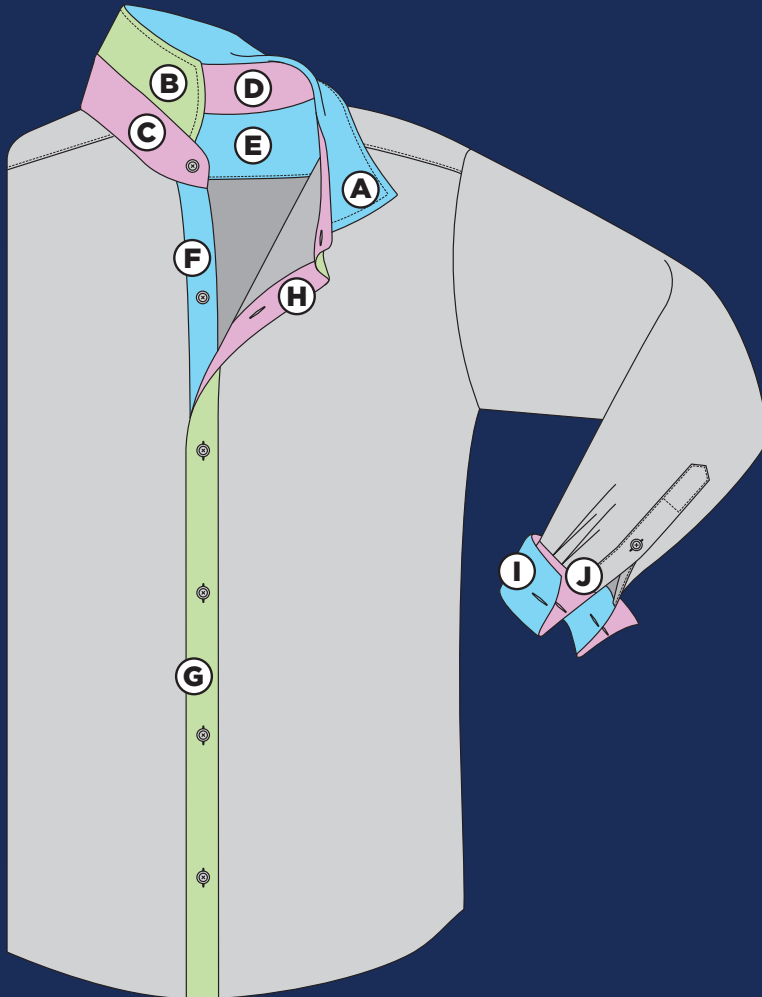

N5-3857716 (71)
TR-3857946
 Navy White
 Weave

N5-3857717 (72)
TR-3857947
 White Navy
 Broken Check

N5-3857718 (73)
TR-3857948
 Black White
 Broken Check

N5-3857719 (74)
TR-3857949
 Grey
 Victorian

N5-3857720 (75)
TR-3857950
 Lavender
 Victorian

N5-3857726 (81)
TR-3857956
 Brown
 Circle

N5-3857727 (82)
TR-3857957
 Red
 Circle

N5-3857728 (83)
TR-3857958
 Lavender
 Circle

N5-3857729 (84)
TR-3857959
 Pink
 Circle

PURO

PRINTS

TRIM POSITIONS

- A - Top of Collar
- B - Under Collar
- C - Outside Neckband
- D - Inside Neckband
- E - Inside Yoke
- F - Outside of Back Placket
- G - Outside of Front Placket
- H - Inside of Front Placket

- I - Outside of French Cuff
- J - Inside of French Cuff
- K - Outside of Barrel Cuff
- L - Inside of Barrel Cuff
- M - Outside Large Sleeve Placket
- N - Outside Small Sleeve Placket
- O - Accent Edge Collar Points
- P - Accent Edge Collar Leaf