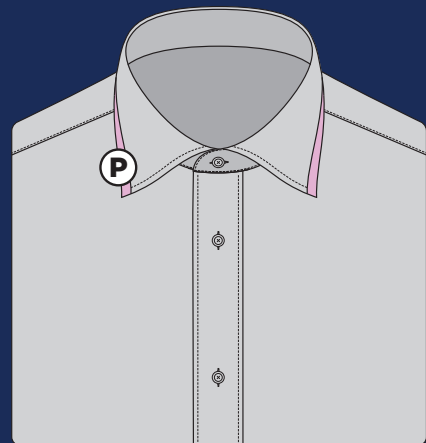

N5-3857721 (76)
TR-3857951
 Lt Blue
 Star

N5-3857722 (77)
TR-3857952
 Yellow Navy
 Dot

N5-3857723 (78)
TR-3857953
 Grey Navy
 Circle

N5-3857724 (79)
TR-3857954
 Blue Black
 Circle

N5-3857725 (80)
TR-3857955
 Mint Navy
 Circle

N5-3857726 (81)
TR-3857956
 Brown
 Circle

N5-3857727 (82)
TR-3857957
 Red
 Circle

N5-3857728 (83)
TR-3857958
 Lavender
 Circle

N5-3857729 (84)
TR-3857959
 Pink
 Circle

PURO

PRINTS

TRIM POSITIONS

- A - Top of Collar
- B - Under Collar
- C - Outside Neckband
- D - Inside Neckband
- E - Inside Yoke
- F - Outside of Back Placket
- G - Outside of Front Placket
- H - Inside of Front Placket

- I - Outside of French Cuff
- J - Inside of French Cuff
- K - Outside of Barrel Cuff
- L - Inside of Barrel Cuff
- M - Outside Large Sleeve Placket
- N - Outside Small Sleeve Placket
- O - Accent Edge Collar Points
- P - Accent Edge Collar Leaf