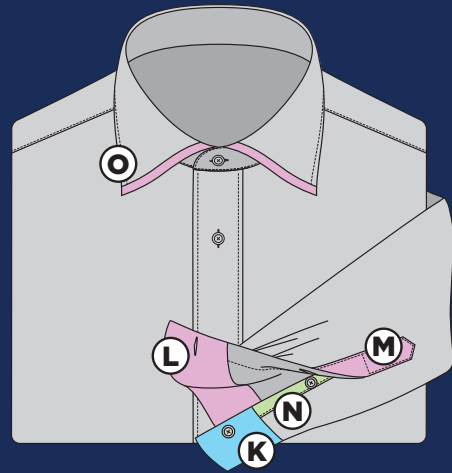

N5-3857726 (81)
TR-3857956
 Brown
 Circle

N5-3857727 (82)
TR-3857957
 Red
 Circle

N5-3857728 (83)
TR-3857958
 Lavender
 Circle

N5-3857729 (84)
TR-3857959
 Pink
 Circle

PURO

PRINTS

TRIM POSITIONS

- A - Top of Collar
- B - Under Collar
- C - Outside Neckband
- D - Inside Neckband
- E - Inside Yoke
- F - Outside of Back Placket
- G - Outside of Front Placket
- H - Inside of Front Placket

- I - Outside of French Cuff
- J - Inside of French Cuff
- K - Outside of Barrel Cuff
- L - Inside of Barrel Cuff
- M - Outside Large Sleeve Placket
- N - Outside Small Sleeve Placket
- O - Accent Edge Collar Points
- P - Accent Edge Collar Leaf