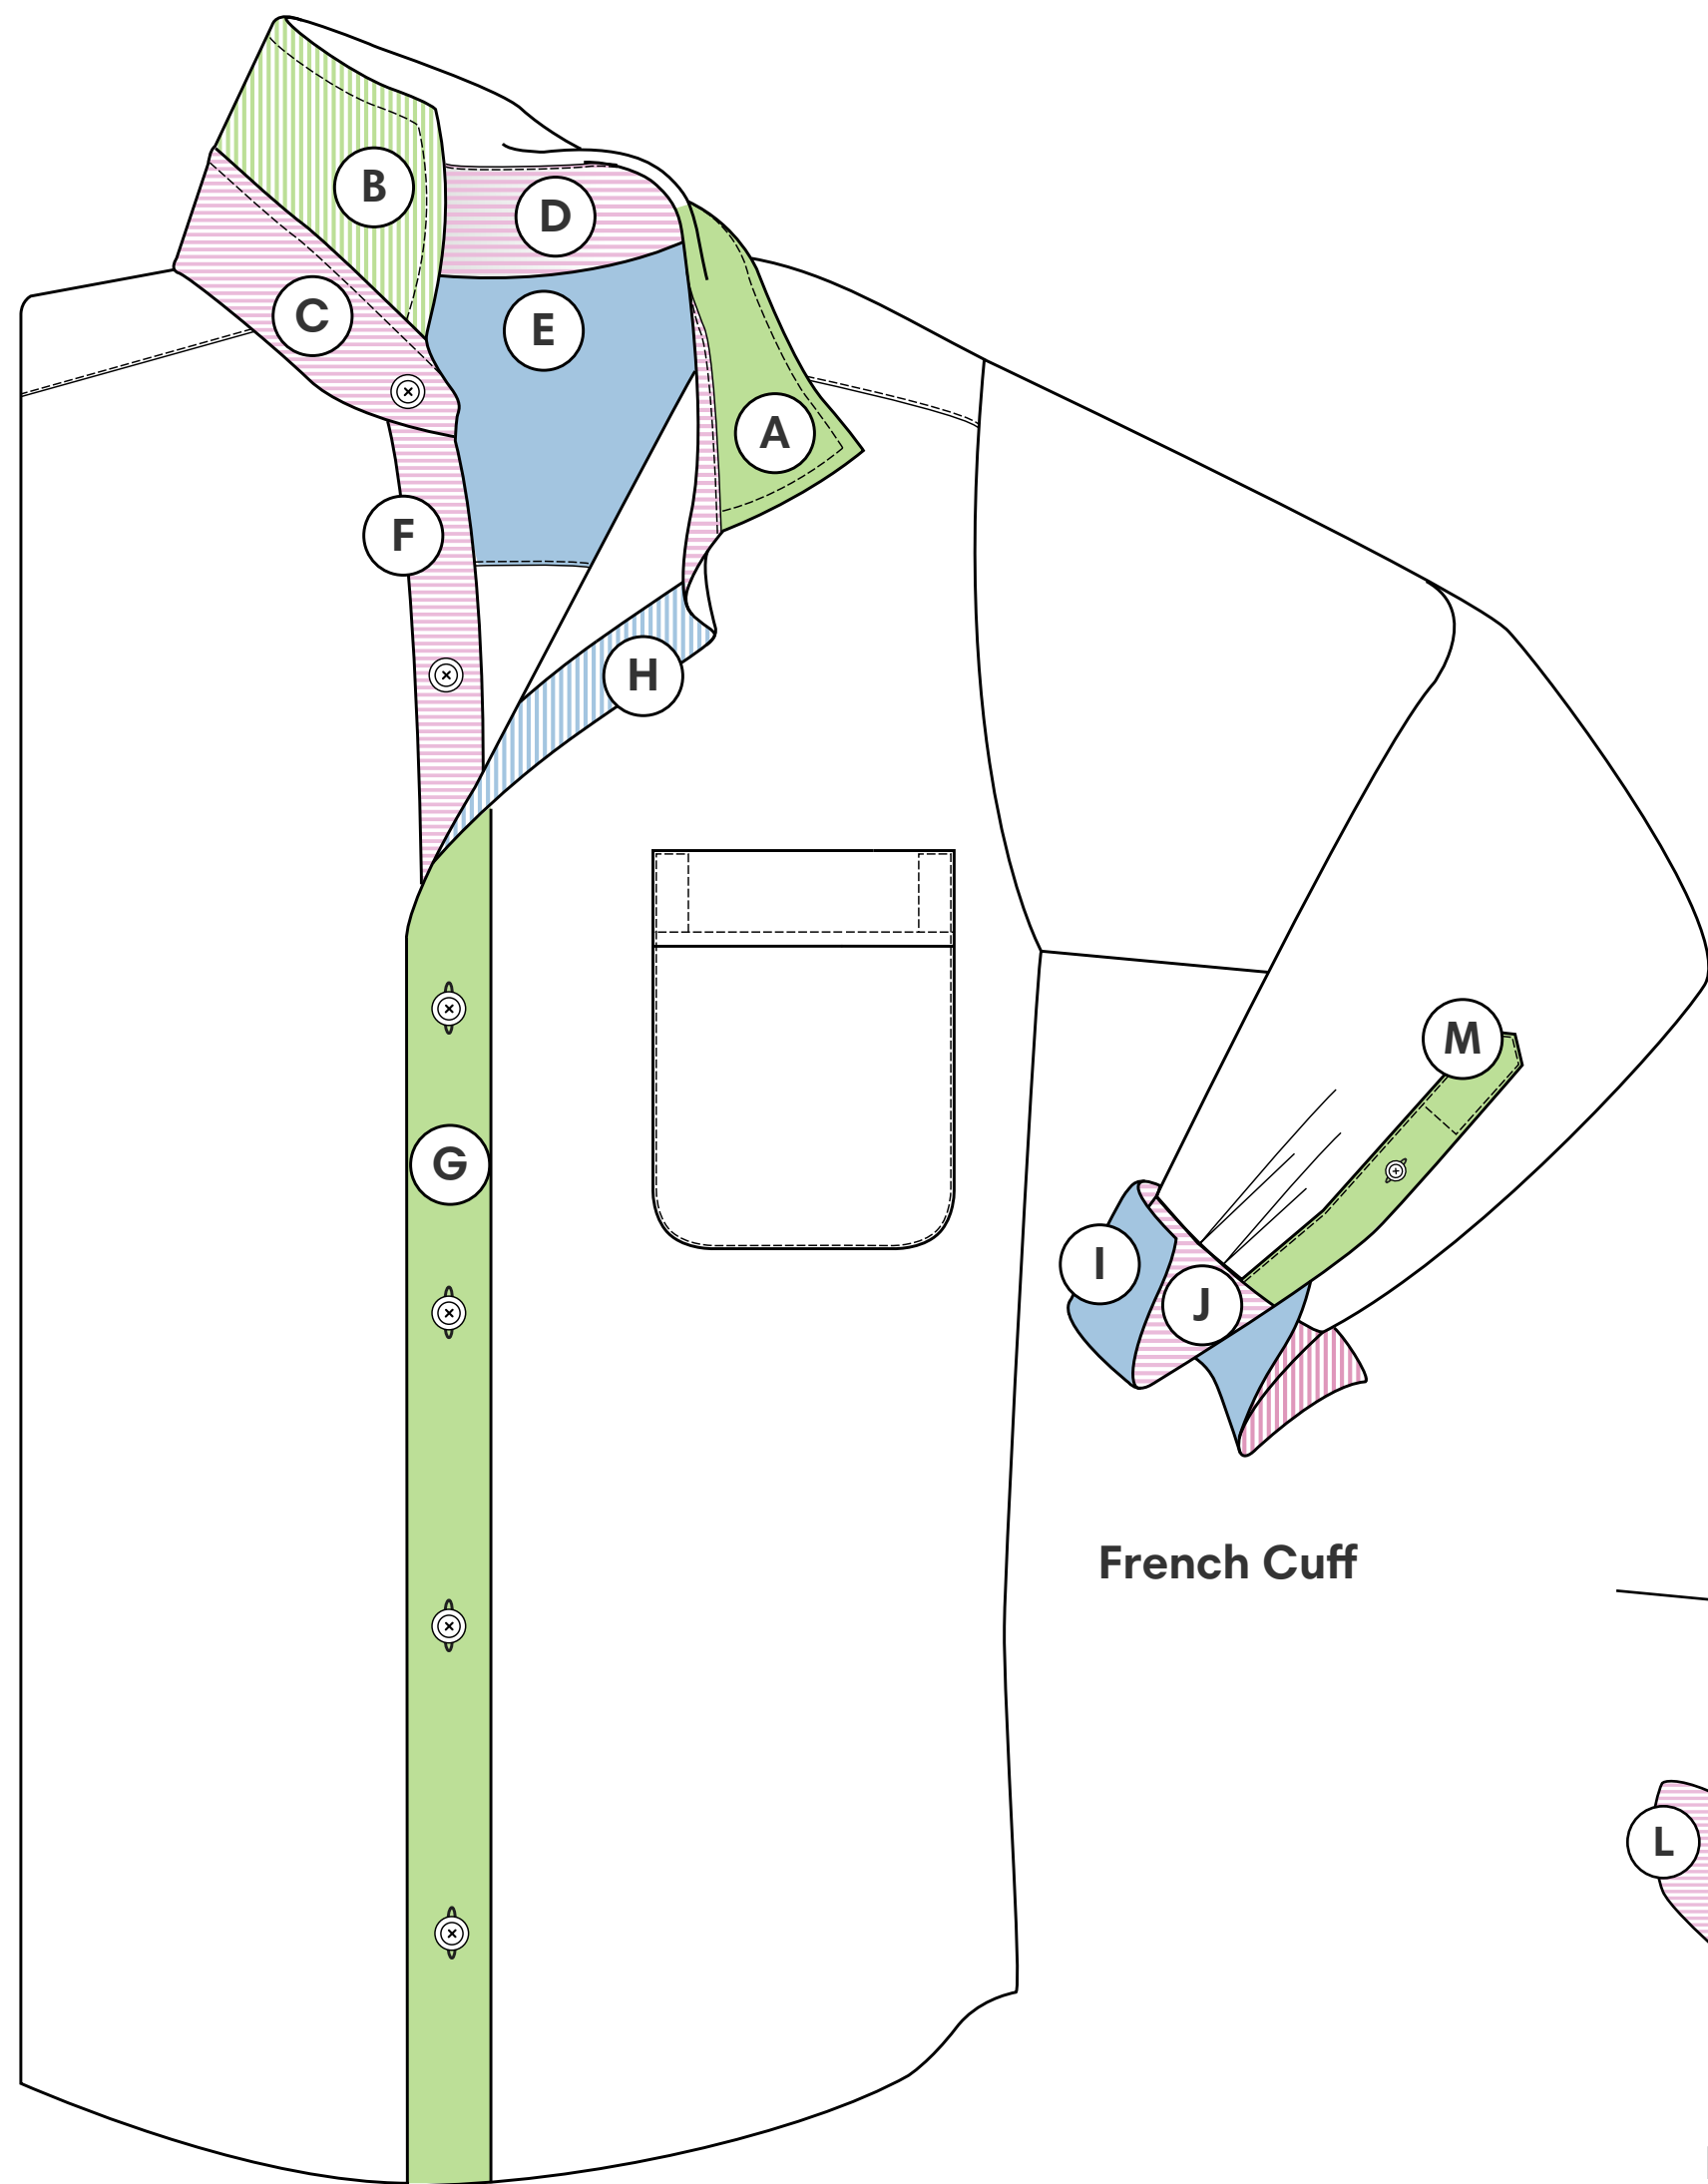

Trim Positions

French Cuff

Barrel Cuff

COLLAR

- A - Top of Collar
- B - Under Collar
- C - Outside Neckband
- D - Inside Neckband
- E - Inside Yoke
- O - Accent Edge Collar Points
- P - Accent Edge Collar Leaf

FRONT PLACKET

- F - Outside Back Placket
- G - Outside Front Placket
- H - Inside Front Placket

CUFF

- I - Outside French Cuff
- J - Inside French Cuff
- K - Outside Barrel Cuff
- L - Inside Barrel Cuff
- M - Outside Large Sleeve Placket
- N - Outside Small Sleeve Placket