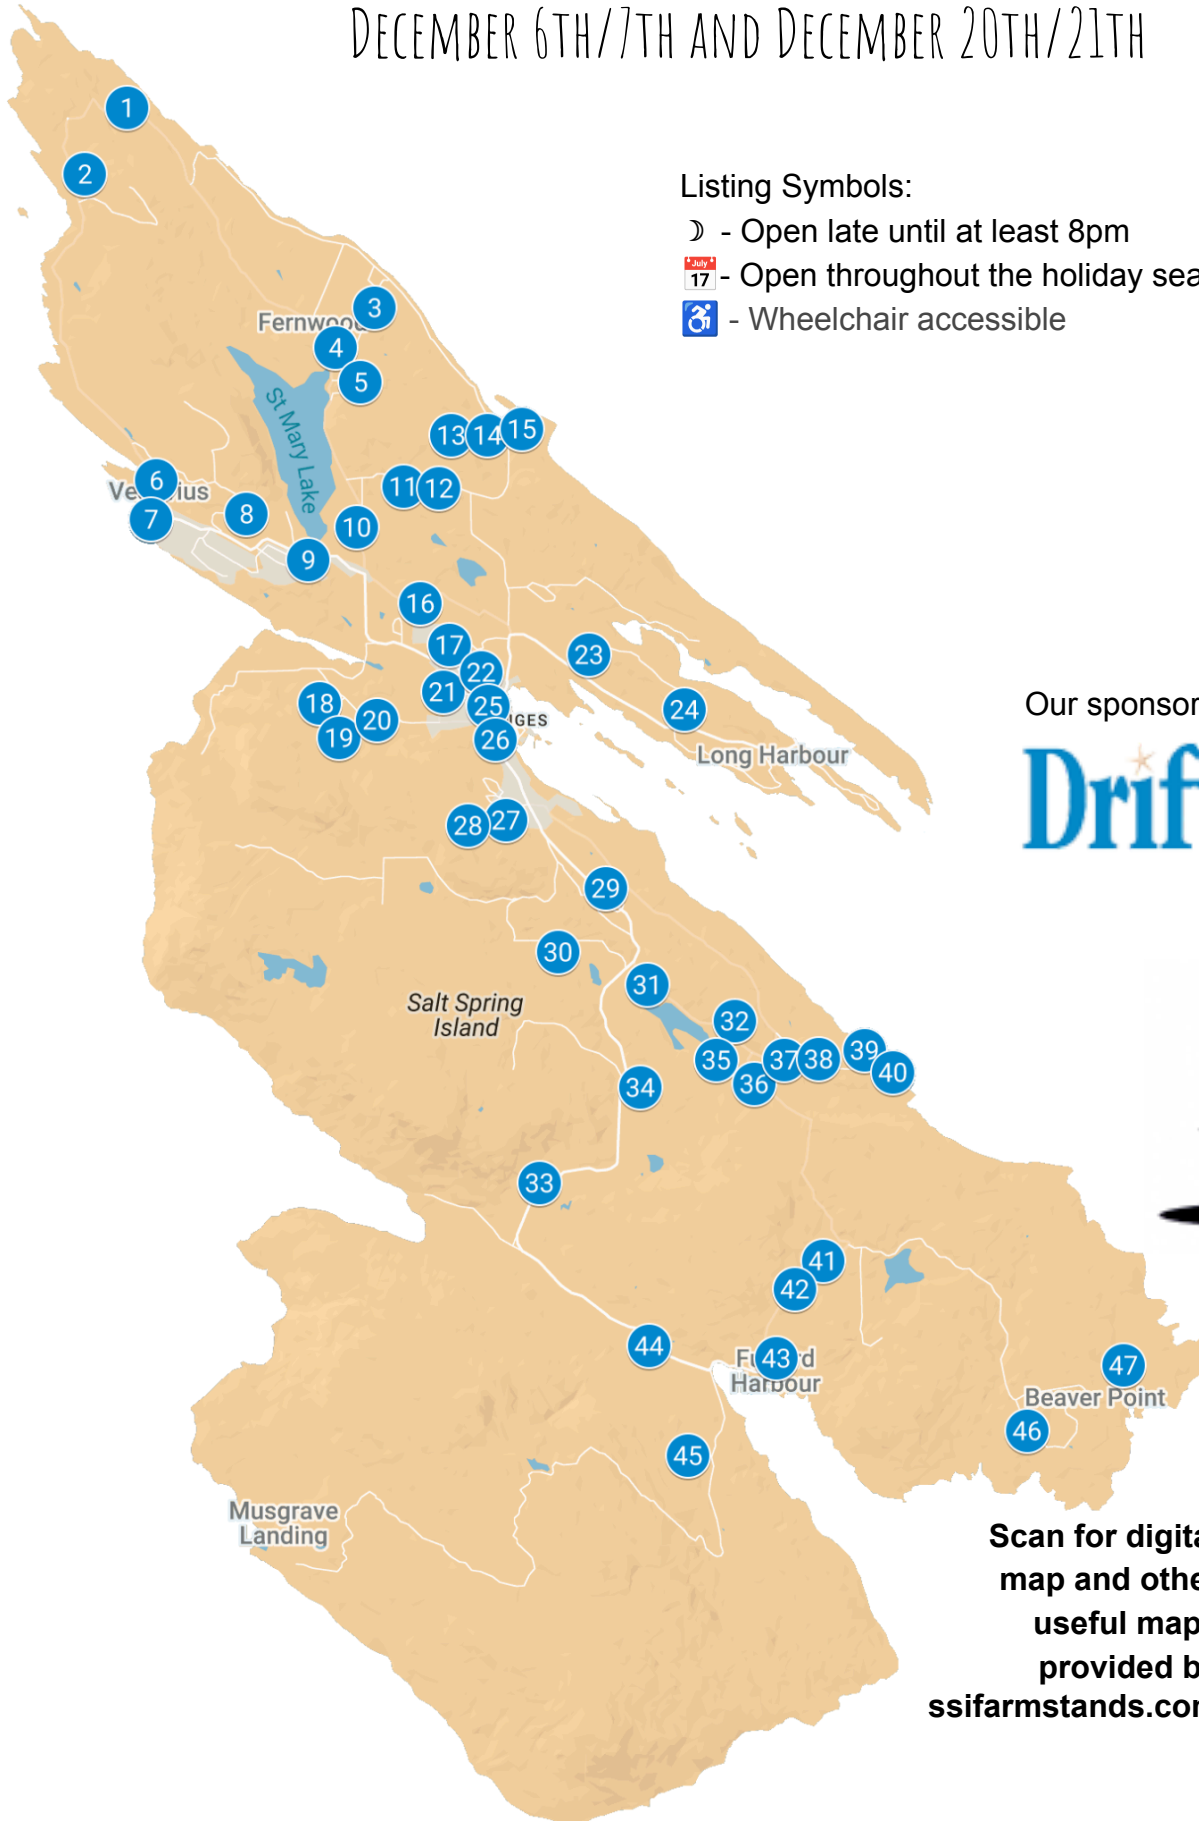

2025 SALT SPRING FARMSTAND LIGHT UP TOUR

DECEMBER 6TH/7TH AND DECEMBER 20TH/21TH

Listing Symbols:

🕒 - Open late until at least 8pm

🗓️ - Open throughout the holiday season

♿️ - Wheelchair accessible

Our sponsors:

36 -  Waypoint Soap - 205 Stewart Rd

Candles, soap, salve, lip balm, hand lotion bars and facial serum

37 -  Salty Bonez Shack - 606 Cusheon Lake Rd

Gourmet sauces ... art and more

38 -  Soya Nova Farm Stand - 1200 Beddis Rd

Gourmet Christmas Cookies and treats including "Famous Granny Barkley's Gingerbread", these things are seriously good!

41 -  Byron Family Farm - 536 Beaver Point Rd

Eggs, squash, preserves, powders, others

47 -  Ruckle Heritage Farm - 1801 Beaver Pt Rd

Jam, apple chips, eggs, lavender etc. Author Abey of "Radical Farm: Animals, Food and Our Future" 11-2 Dec 21st