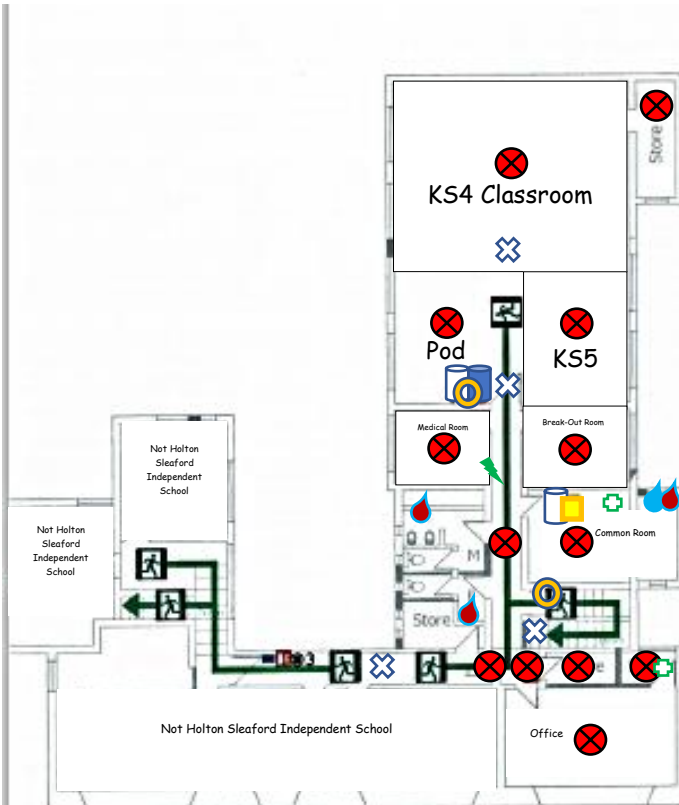

HOLTON SLEAFORD

— INDEPENDENT SCHOOL —

Premises Plan - Holton Sleaford Independent School

Key

- Fire Route ———
- Emergency Lights ☒
- Fire Extinguishers Water 🛒
- Fire Extinguisher CO2 📦
- Call Point for Fire Alarm 📍
- Fire Detection 🔴
- Fire Blanket 🟡
- Fusebox ⚡
- Drinking Water 💧
- Hot Water 🔴
- Medical Facilities/Equipment 🏥

Kesteven Business Centre First Floor Layout

External Evacuation Assembly Point
(Scale NTS)