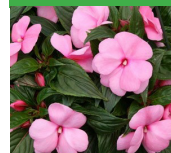

**10" NEW GUINEA HANGING BASKETS**

**NEW**

Out of the Blue

**NEW**

Acapulco Sun

**NEW**

Dean's Sunshine Day

Pink