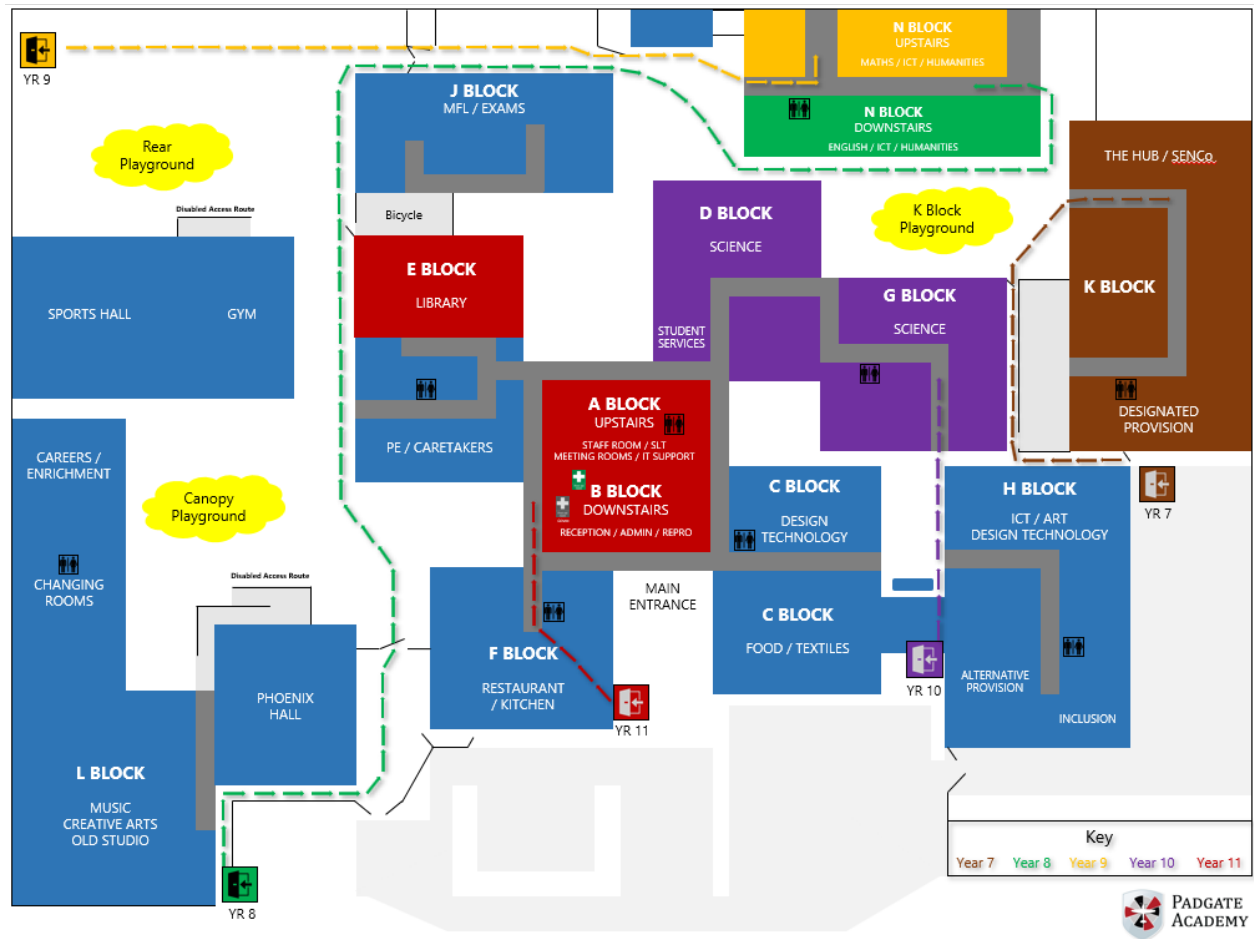

# Year group bubble zones / site map

## Bubble group colours & locations

-  Year 7
-  Year 8
-  Year 9
-  Year 10
-  Year 11

## Key to site plan

-  Entrance / Exit Points
-  First Aid - General
-  First Aid - COVID