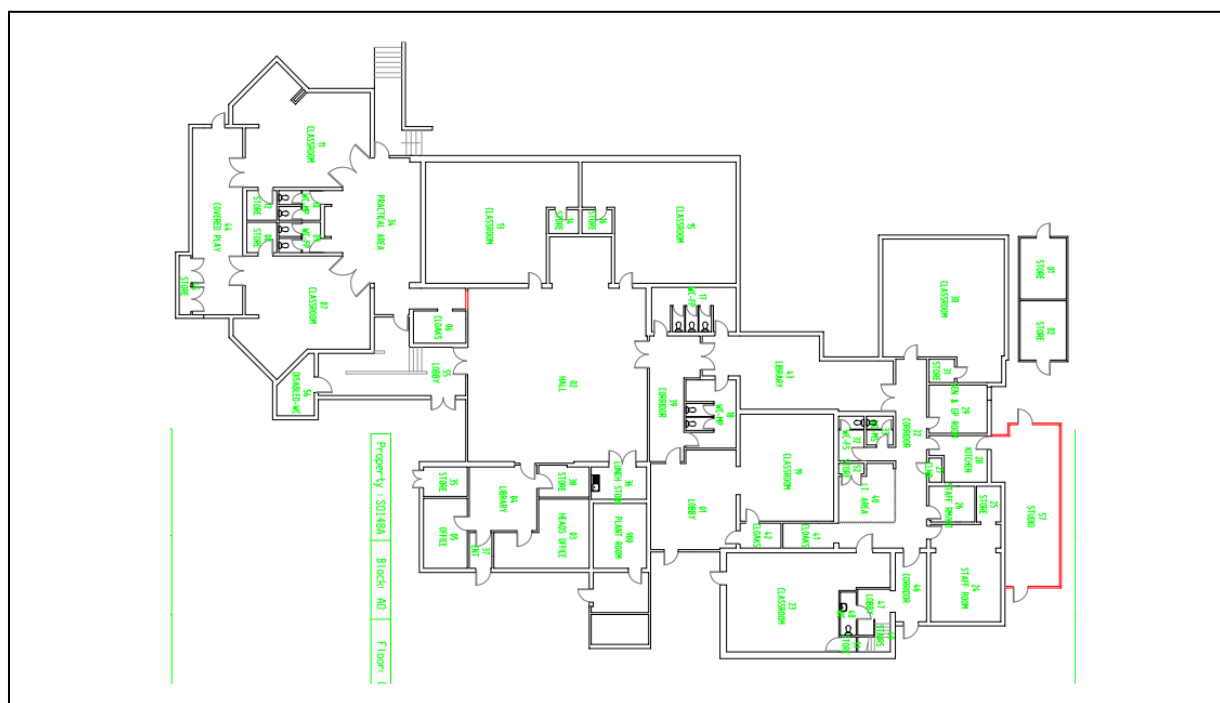

## In case of Fire or a Fire Drill

1. When the fire alarm sounds take the shortest route to walk silently to the playground.
2. Close windows and doors where possible and leave promptly.
3. Assemble and line up quietly facing the Astro area and be ready to answer your name from the register using the number from your year group.
4. Your normal route is shown below: