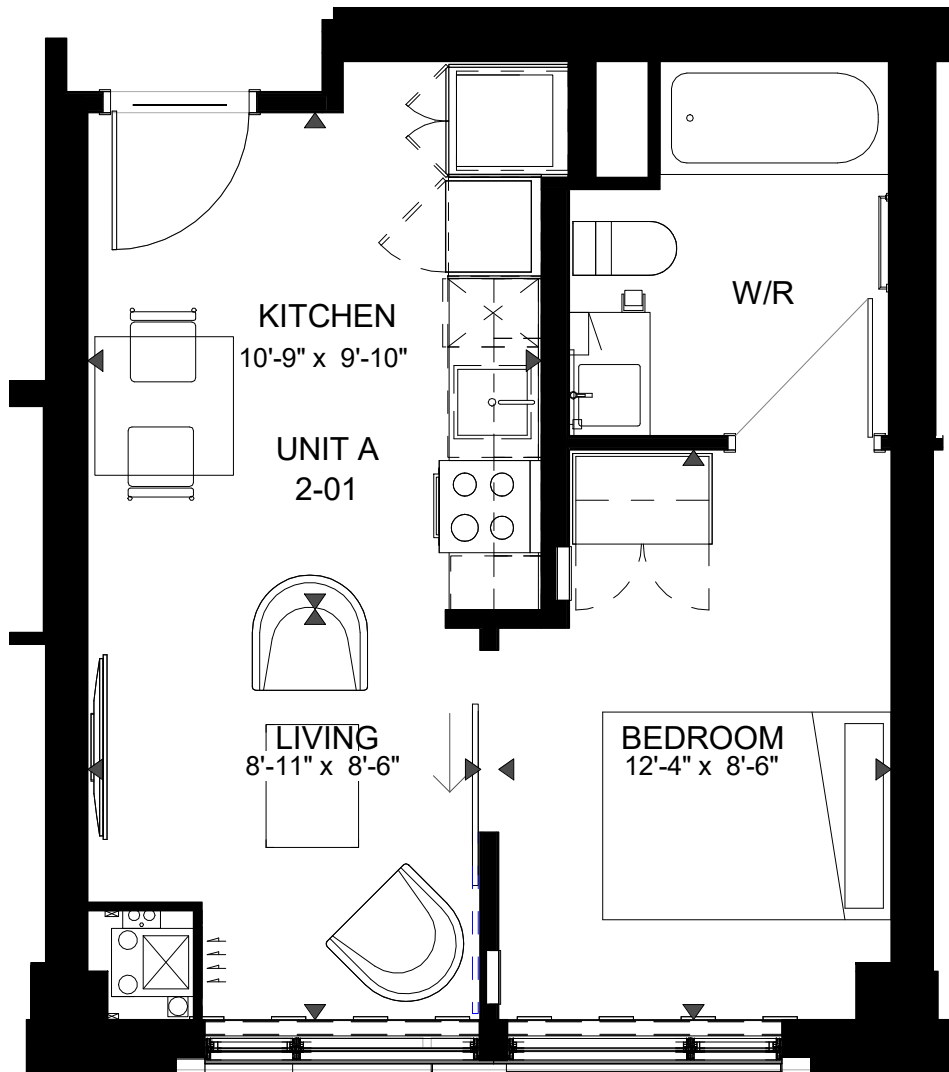

2 Bedroom- Type D- 04  
Starting at \$2,650

HILLSIDE  
APARTMENTS

2 Bedroom- Type B- 02  
 Starting at \$2,650

HILLSIDE  
 APARTMENTS

Studio- Type C- 03  
Starting at \$1,650

HILLSIDE  
APARTMENTS

Studio- Type J- 10  
Starting at \$1,650

HILLSIDE  
APARTMENTS

1 Bedroom- Type K- 11  
Starting at \$1,950

HILLSIDE  
APARTMENTS

1 Bedroom- Type I- 09  
Starting at \$1,950

HILLSIDE  
APARTMENTS

1 Bedroom-E/F/G- 5/6/7  
Starting at \$1,950

HILLSIDE  
APARTMENTS

1 Bedroom- Type H- 08  
Starting at \$1,950

HILLSIDE  
APARTMENTS

1 Bedroom- Type A- 01  
Starting at \$1,950

HILLSIDE  
APARTMENTS