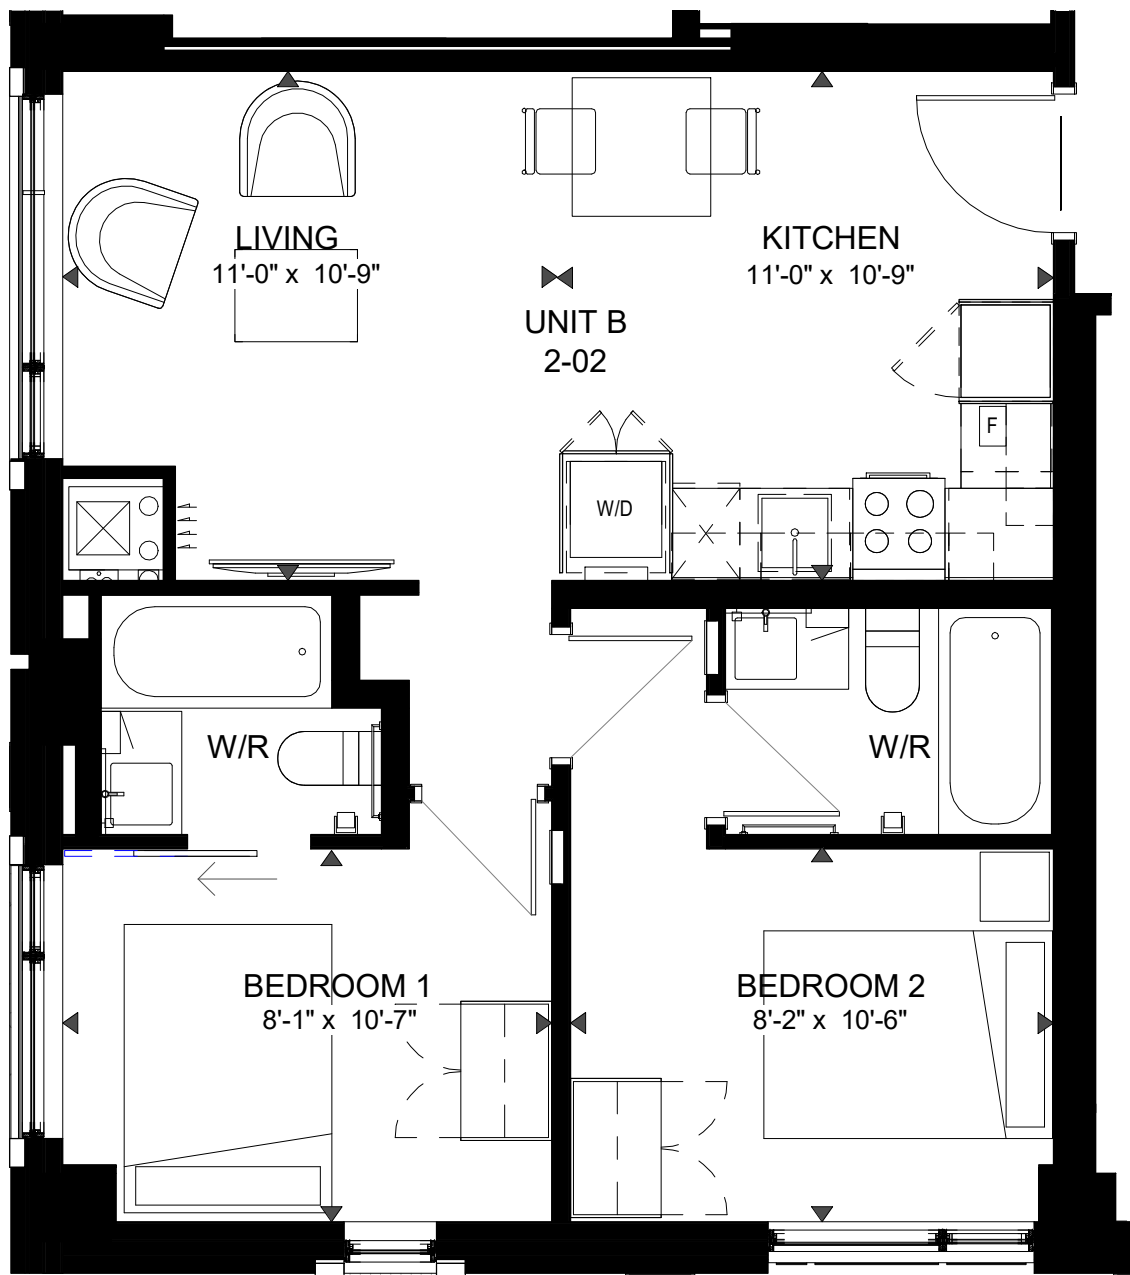

2 Bedroom- Type D- 04  
Starting at \$2,650

HILLSIDE  
APARTMENTS

2 Bedroom- Type B- 02  
 Starting at \$2,650

HILLSIDE  
 APARTMENTS

Studio- Type C- 03  
Starting at \$1,650

HILLSIDE  
APARTMENTS

Studio- Type J- 10  
Starting at \$1,650

HILLSIDE  
APARTMENTS

1 Bedroom- Type K- 11  
Starting at \$1,950

HILLSIDE  
APARTMENTS

1 Bedroom- Type I- 09  
Starting at \$1,950

HILLSIDE  
APARTMENTS

1 Bedroom-E/F/G- 5/6/7  
Starting at \$1,950

HILLSIDE  
APARTMENTS

1 Bedroom- Type H- 08  
Starting at \$1,950

HILLSIDE  
APARTMENTS

1 Bedroom- Type A- 01  
Starting at \$1,950

HILLSIDE  
APARTMENTS