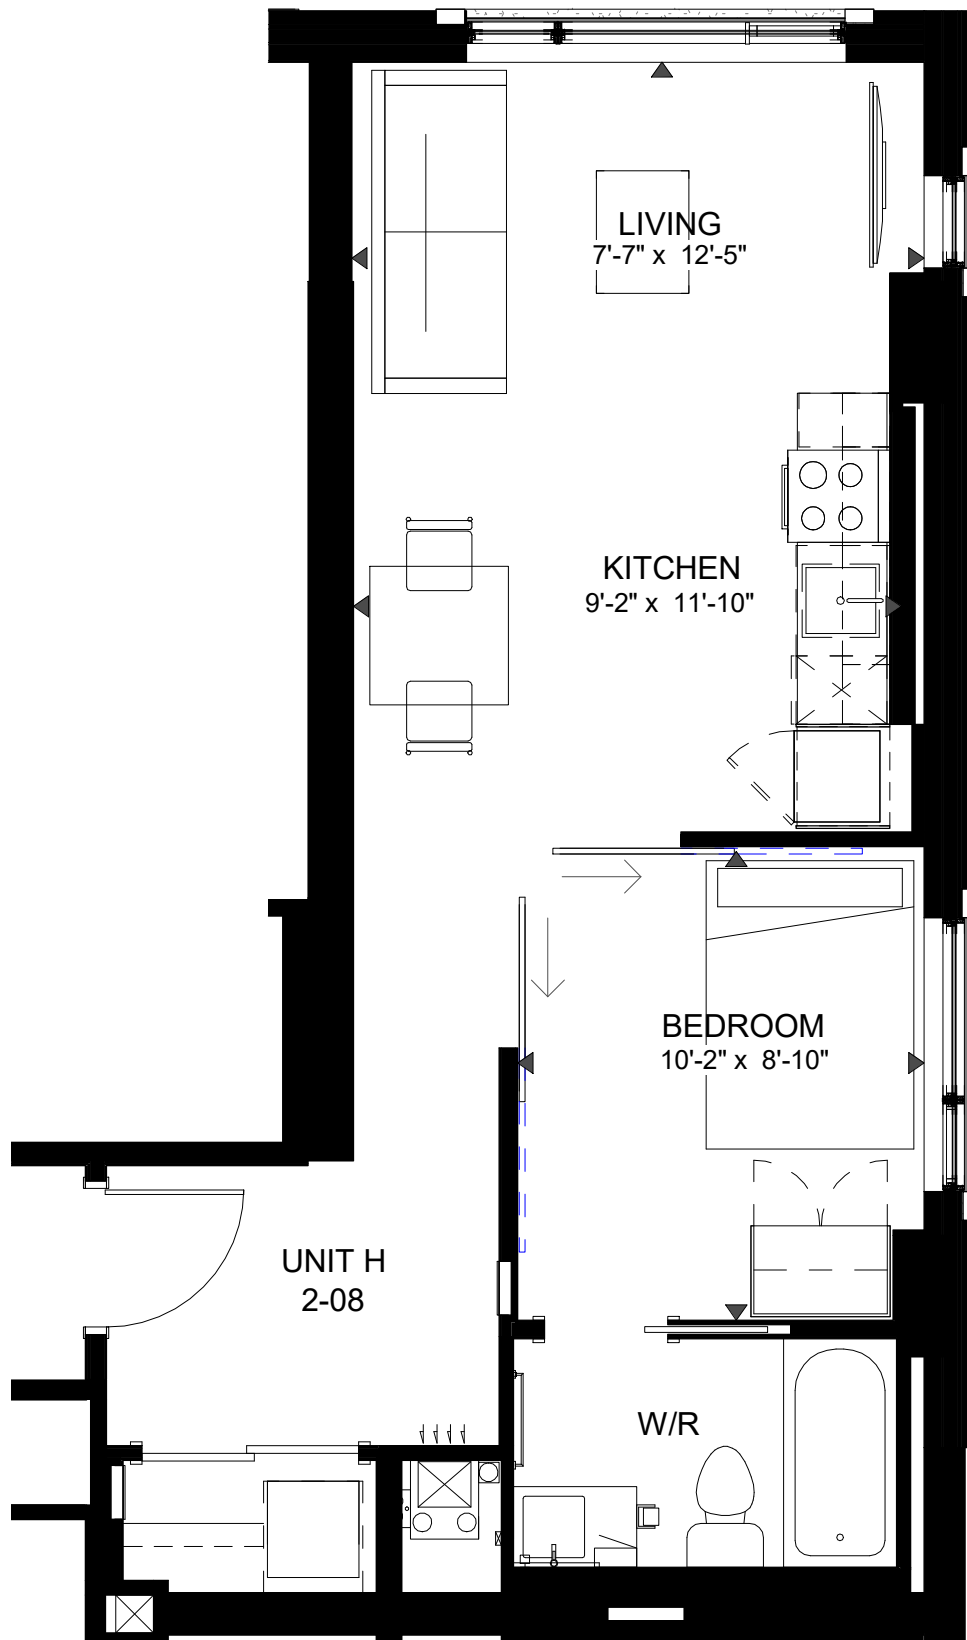

2 Bedroom- Type D- 04  
Starting at \$2,650

HILLSIDE  
APARTMENTS

2 Bedroom- Type B- 02  
 Starting at \$2,650

HILLSIDE  
 APARTMENTS

Studio- Type C- 03  
Starting at \$1,650

HILLSIDE  
APARTMENTS

Studio- Type J- 10  
Starting at \$1,650

HILLSIDE  
APARTMENTS

1 Bedroom- Type K- 11  
Starting at \$1,950

HILLSIDE  
APARTMENTS

1 Bedroom- Type I- 09  
Starting at \$1,950

HILLSIDE  
APARTMENTS

1 Bedroom-E/F/G- 5/6/7  
Starting at \$1,950

HILLSIDE  
APARTMENTS

1 Bedroom- Type H- 08  
Starting at \$1,950

HILLSIDE  
APARTMENTS

1 Bedroom- Type A- 01  
Starting at \$1,950

HILLSIDE  
APARTMENTS