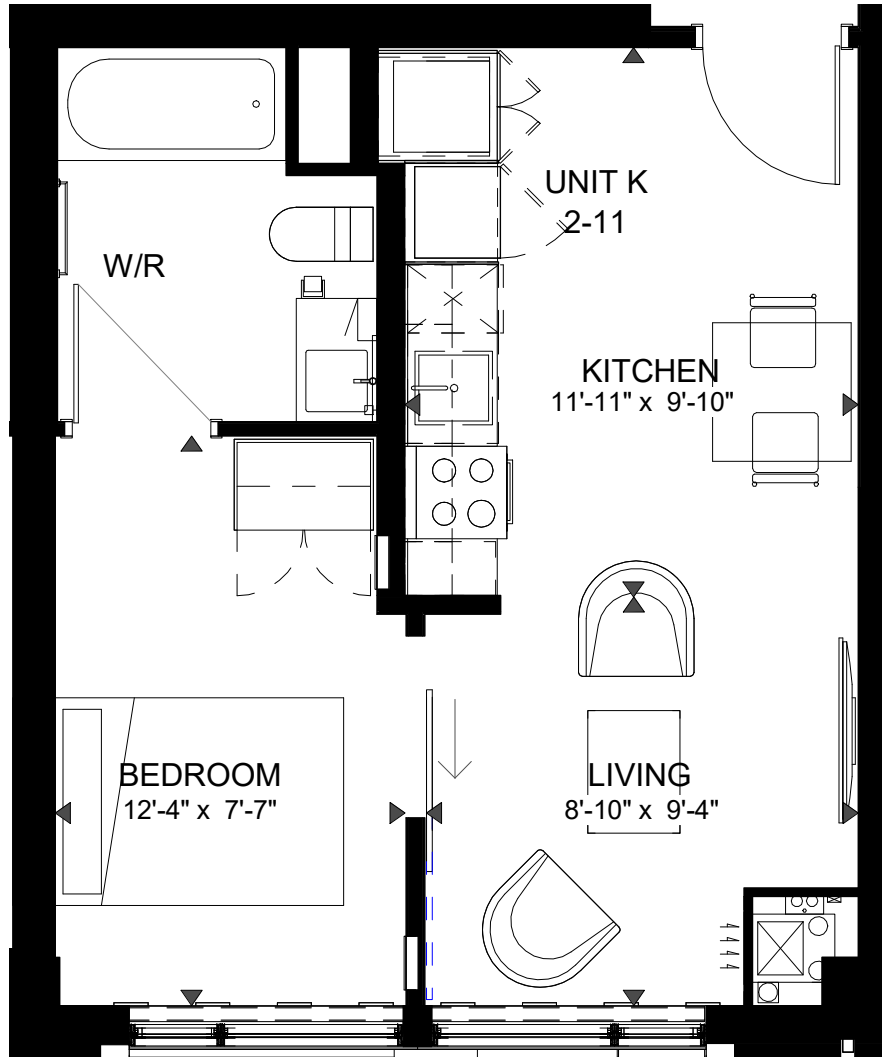

2 Bedroom- Type D- 04  
Starting at \$2,650

HILLSIDE  
APARTMENTS

2 Bedroom- Type B- 02  
 Starting at \$2,650

HILLSIDE  
 APARTMENTS

Studio- Type C- 03  
Starting at \$1,650

HILLSIDE  
APARTMENTS

Studio- Type J- 10  
Starting at \$1,650

HILLSIDE  
APARTMENTS

1 Bedroom- Type K- 11  
Starting at \$1,950

HILLSIDE  
APARTMENTS

1 Bedroom- Type I- 09  
Starting at \$1,950

HILLSIDE  
APARTMENTS

1 Bedroom-E/F/G- 5/6/7  
Starting at \$1,950

HILLSIDE  
APARTMENTS

1 Bedroom- Type H- 08  
Starting at \$1,950

HILLSIDE  
APARTMENTS

1 Bedroom- Type A- 01  
Starting at \$1,950

HILLSIDE  
APARTMENTS