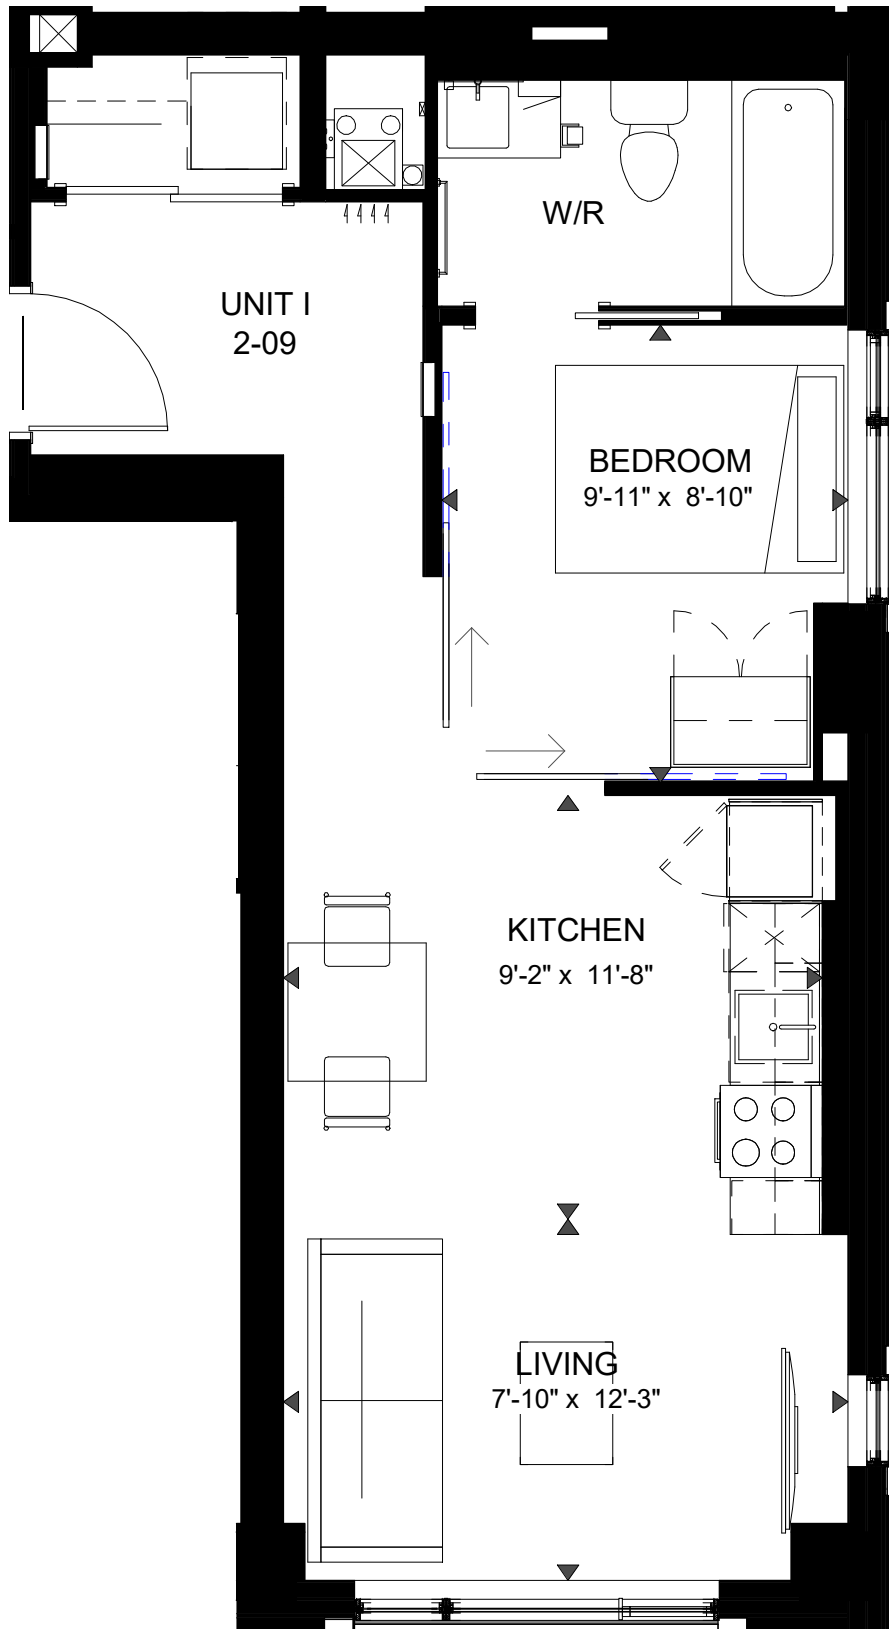

2 Bedroom- Type D- 04  
Starting at \$2,650

HILLSIDE  
APARTMENTS

2 Bedroom- Type B- 02  
 Starting at \$2,650

HILLSIDE  
 APARTMENTS

Studio- Type C- 03  
Starting at \$1,650

HILLSIDE  
APARTMENTS

Studio- Type J- 10  
Starting at \$1,650

HILLSIDE  
APARTMENTS

1 Bedroom- Type K- 11  
Starting at \$1,950

HILLSIDE  
APARTMENTS

1 Bedroom- Type I- 09  
Starting at \$1,950

HILLSIDE  
APARTMENTS

1 Bedroom-E/F/G- 5/6/7  
Starting at \$1,950

HILLSIDE  
APARTMENTS

1 Bedroom- Type H- 08  
Starting at \$1,950

HILLSIDE  
APARTMENTS

1 Bedroom- Type A- 01  
Starting at \$1,950

HILLSIDE  
APARTMENTS